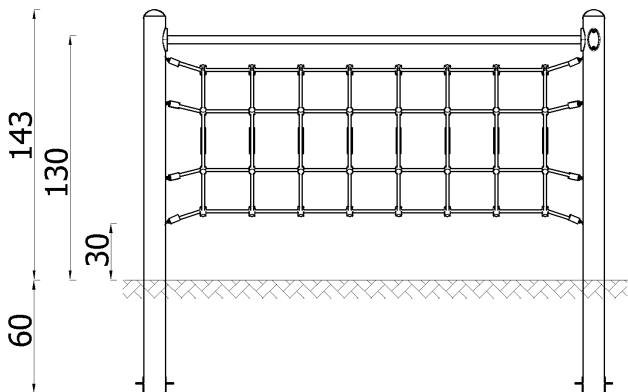

SAFETY SURFACE			
Zone	Max height of fall [m]	Area [m²]	Perimeter of safety zone [m]
A	1.3	21.2	16.8
B			
C			

The visualizations are for illustrative purposes only; the actual appearance and colors of the equipment may vary. Novum reserves the right to make structural and color modifications as part of its commitment to continuous product improvement.