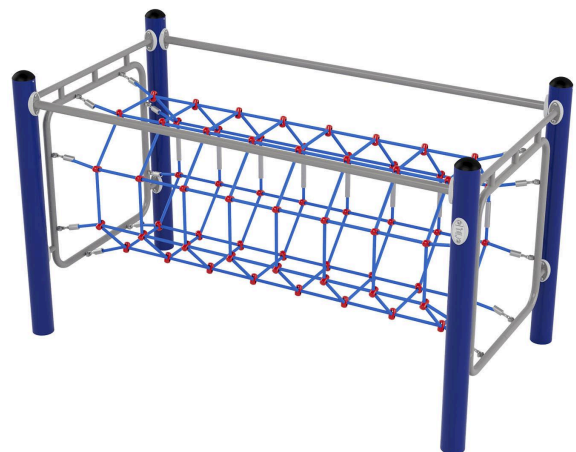

### INFORMATION

Number of users	2
Age range	3 - 14
Device dimensions [m]	2.45 x 1.28 x 1.43
Compliance with the norm	EN 16630:2015-06
Max height of fall [m]	1.3
Area [m <sup>2</sup> ]	21.2
Perimeter of safety zone [m]	16.8

### Material Description:

- Round load-bearing posts with a diameter of 114.3 mm made of S235 steel;
- Polypropylene ropes with a diameter of 16 mm, reinforced with a steel core;
- Steel elements protected against corrosion through galvanization and powder coating;
- All connectors and fittings are weather-resistant and UV-resistant;
- Direct installation in the ground. Foundation according to the installation instructions;

### Set Composition:

- 1 x Rope Bridge

### Series Description:

The timeless, most interesting, and popular collection from the NOVUM playground range, which perfectly fits both urban spaces and more intimate locations intended for children. The Action4Kids sets will provide long-lasting, unrestricted fun thanks to their extensive climbing ropes, interesting transitions, bridges, slides of various lengths, and climbing walls. Its undeniable advantage is that it requires no maintenance and is resistant to vandalism.