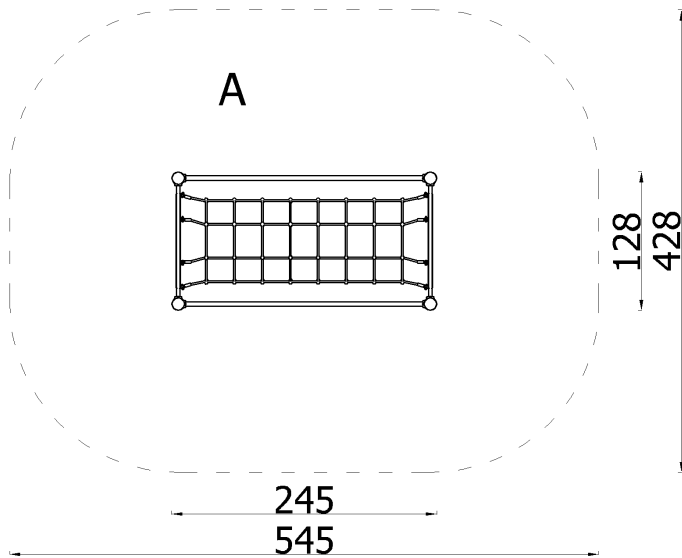

### INFORMATION

Number of users	2
Age range	3 - 14
Device dimensions [m]	2.45 x 1.28 x 1.43
Compliance with the norm	EN 16630:2015-06
Max height of fall [m]	1.3
Area [m <sup>2</sup> ]	21.2
Perimeter of safety zone [m]	16.8

### Material Description:

- Round load-bearing posts with a diameter of 114.3 mm made of S235 steel;
- Polypropylene ropes with a diameter of 16 mm, reinforced with a steel core;
- Steel elements protected against corrosion through galvanization and powder coating;
- All connectors and fittings are weather-resistant and UV-resistant;
- Direct installation in the ground. Foundation according to the installation instructions;