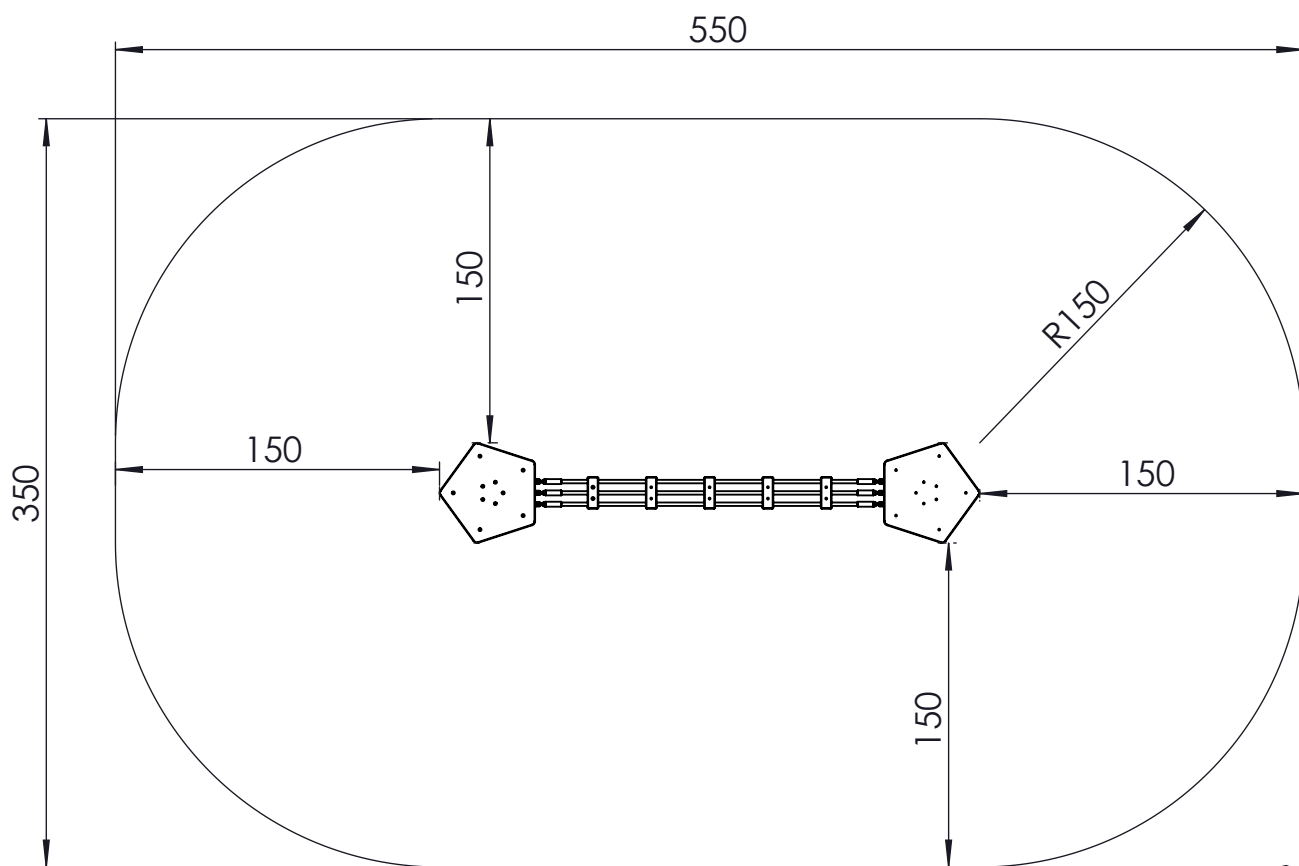

0496

v010
25.11.2024
I.A.
[cm]

vinci
play

[cm]

vinci
play

[cm]

vinci
play

8x M10x120 (K2)
8x M10x120 (K3)

NOT INCLUDED

[cm]

x2
 1h
 48h
 K1 x2 >0,06m³
 K2/K3 x2 >0,02m³

vinci play

042195
x2

042196
x2

044131
x1

041146
x2

	PLYWOOD	HPL
5x	PS101	PH101
5x	PS102	PH102
6x	996260	996260
1x	V002	V002

PLYWOOD 2x **PS101** HPL **PH101**

PLYWOOD 2x **PS102** HPL **PH102**

6x **996260**

V002

[cm]

vinci
play