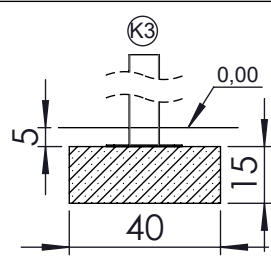

0496

v010
25.11.2024
I.A.
[cm]

vinci
play

[cm]

vinci
play

[cm]

vinci
play

8x M10x120 (K2)
8x M10x120 (K3)

NOT INCLUDED

[cm]

x2
 1h
 48h
 K1 x2 >0,06m³
 K2/K3 x2 >0,02m³

vinci play

042195
x2

042196
x2

044131
x1

041146
x2

	PLYWOOD	HPL
5x	PS101	PH101
5x	PS102	PH102
6x	996260	996260
1x	V002	V002

PLYWOOD 2x **PS101** HPL **PH101**

PLYWOOD 2x **PS102** HPL **PH102**

6x **996260**

V002

[cm]

vinci
play