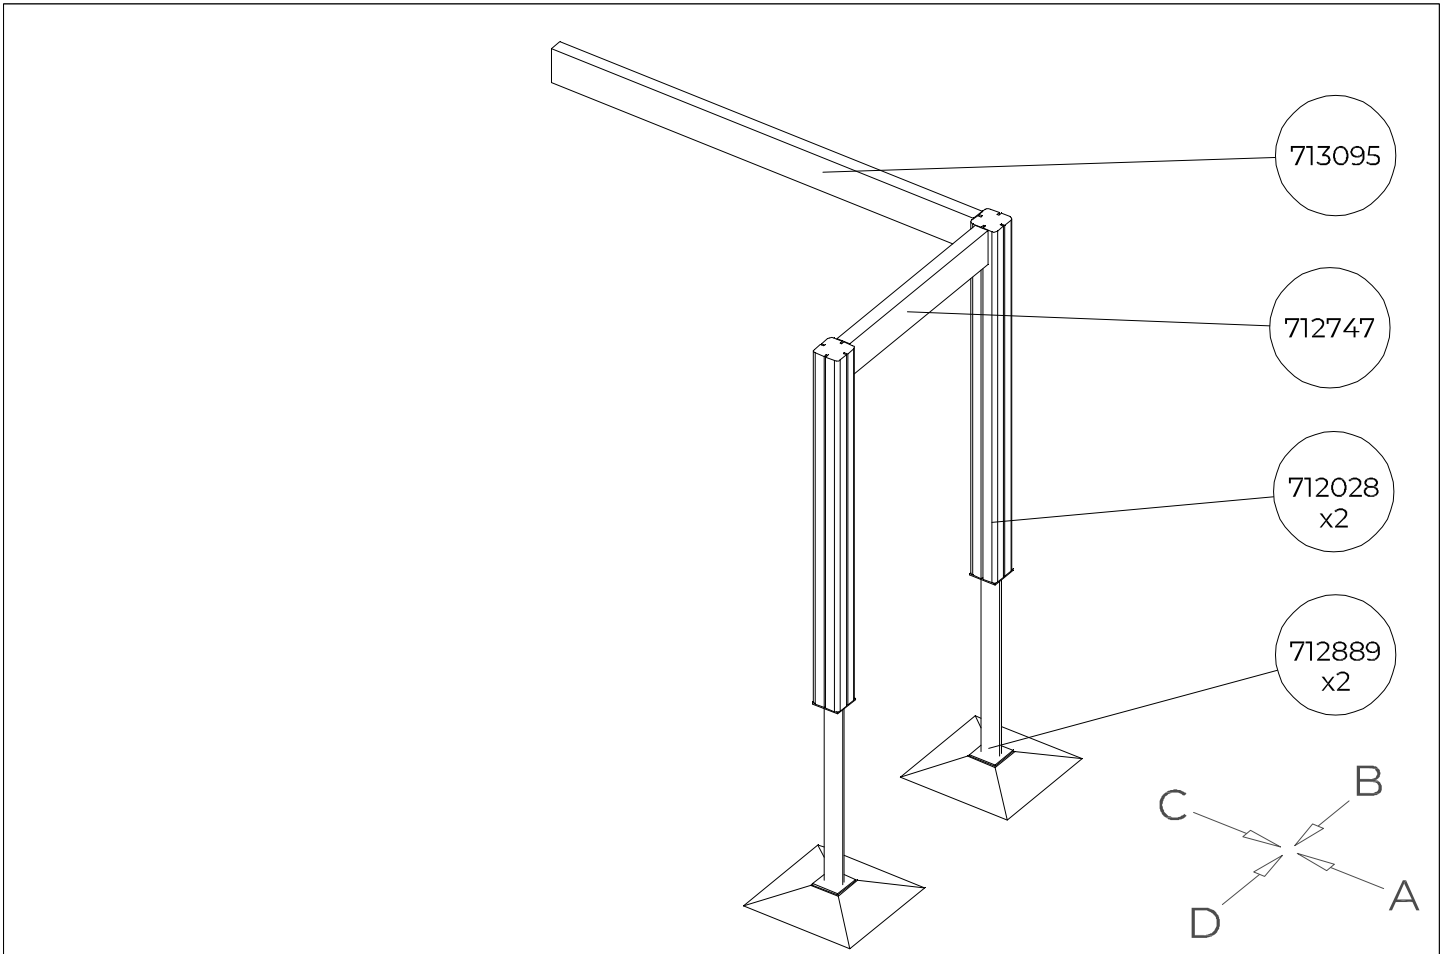

C

D

713246

Max Falling Height

713247

712743

713350

NO.	ITEM CODE			QTY.
1	711709	PLATE	12x343x747	2
2	914171	RAIL	Ø34x598	1
3	909876	ALLEN SCREW	M8x40	2
4	903093	SPECIAL SCREW	Ø8x90	2
5	980128	SPECIAL SCREW	Ø7x40	8
6	999561	THREAD GLUE HARD	10 g	1