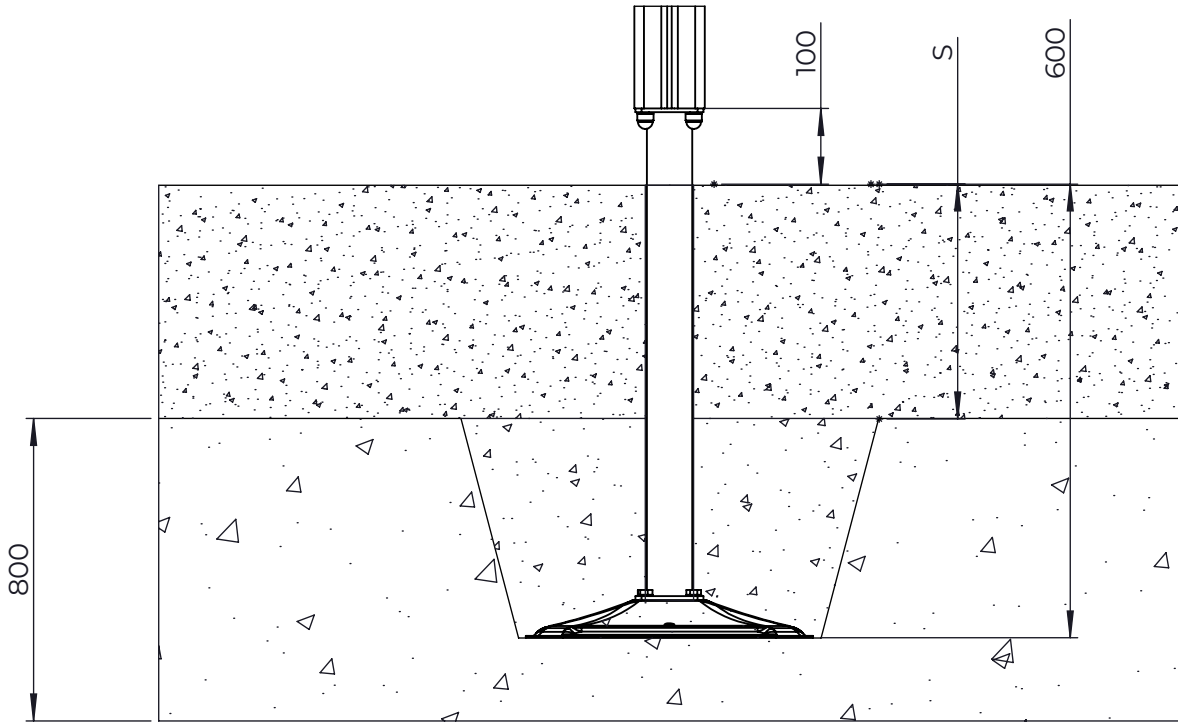

NO.	ITEM CODE			QTY.
1	980123	SPECIAL SCREW	Ø7x60	4
2	980128	SPECIAL SCREW	Ø7x40	2
3	711304	TRAPEZ	-	1

NO.	ITEM CODE			QTY.
1	909519	FOUNDATION PLATE	380 x 380 x 45	1
2	909639	BOLT	M10x25	4
3	909638	WASHER	Ø20 / 10.5	8
4	909637	NUT	M10	4
5	905104	OUTSIDE PLUG	M10	4
6	909511	FOUNDATION TUBE	90x90x650	1