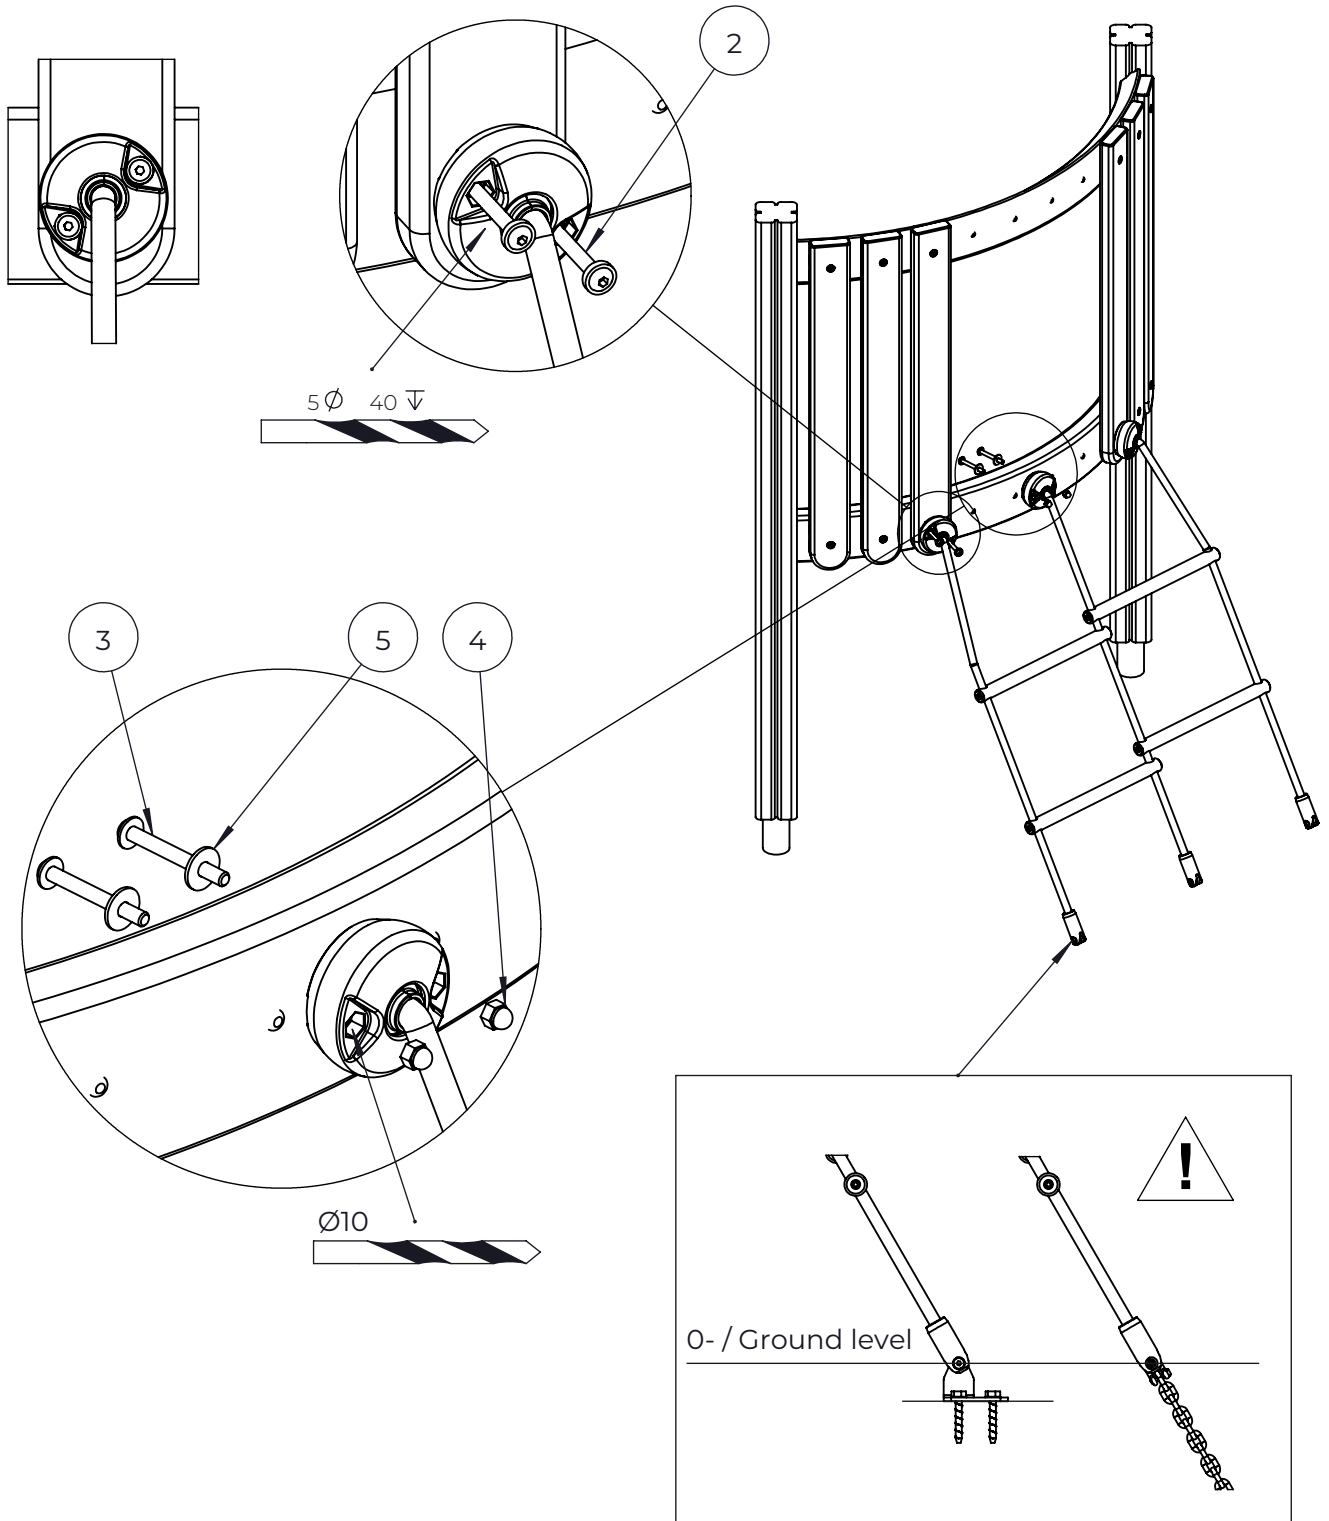

C

D

713246

Max Falling Height

713247

712743

713350

NO.	ITEM CODE			QTY.
1	711709	PLATE	12x343x747	2
2	914171	RAIL	Ø34x598	1
3	909876	ALLEN SCREW	M8x40	2
4	903093	SPECIAL SCREW	Ø8x90	2
5	980128	SPECIAL SCREW	Ø7x40	8
6	999561	THREAD GLUE HARD	10 g	1

NO.	ITEM CODE			QTY.
2	903176	CLAMP		4
3	909850	ALLEN SCREW	M8x25	4
4	909256	WASHER	Ø16/8.4x1.6	4
5	909633	NUT	M8	4
6	980123	SPECIAL SCREW	Ø7x60	4

NO.	ITEM CODE			QTY.
1	712307	PLATE	12x200x238	1
2	909855	ALLEN SCREW	M8x35	2
3	900348	ALLEN SCREW	M8x30	4
4	909633	NUT	M8	6
5	901570	CLAMP	36x55x55	4

NO.	ITEM CODE			QTY.
1	710469	ARCH ELEMENT	45x120x1096	1
2	903093	SPECIAL SCREW	Ø8x90	4

NO.	ITEM CODE			QTY.
1	712741	CLIMBING ELEMENT	+870	1
2	903093	SPECIAL SCREW	Ø8x90	4
3	909867	ALLEN SCREW	M8x70	2
4	909633	NUT	M8	2
5	980152	WASHER	Ø24/8.4x2	2

NO.	ITEM CODE			QTY.
1	710453	PLANK	45x95x1023	1
2	710405	PLANK	45x133x870	1
3	710466	PLATE	10x50x280	1
4	980129	SCREW	Ø5x35	6
5	980101	COUNTERSUNK SCREW	Ø4,5 x 70	4
6	712956	FLOOR ELEMENT	32x714x714	1
7	903093	SPECIAL SCREW	Ø8x90	4
8	900240	SPECIAL SCREW	Ø8x70	6
9	909567	PIN	Ø10 X 75	2
10	709709	STRIP	32x45x685	2