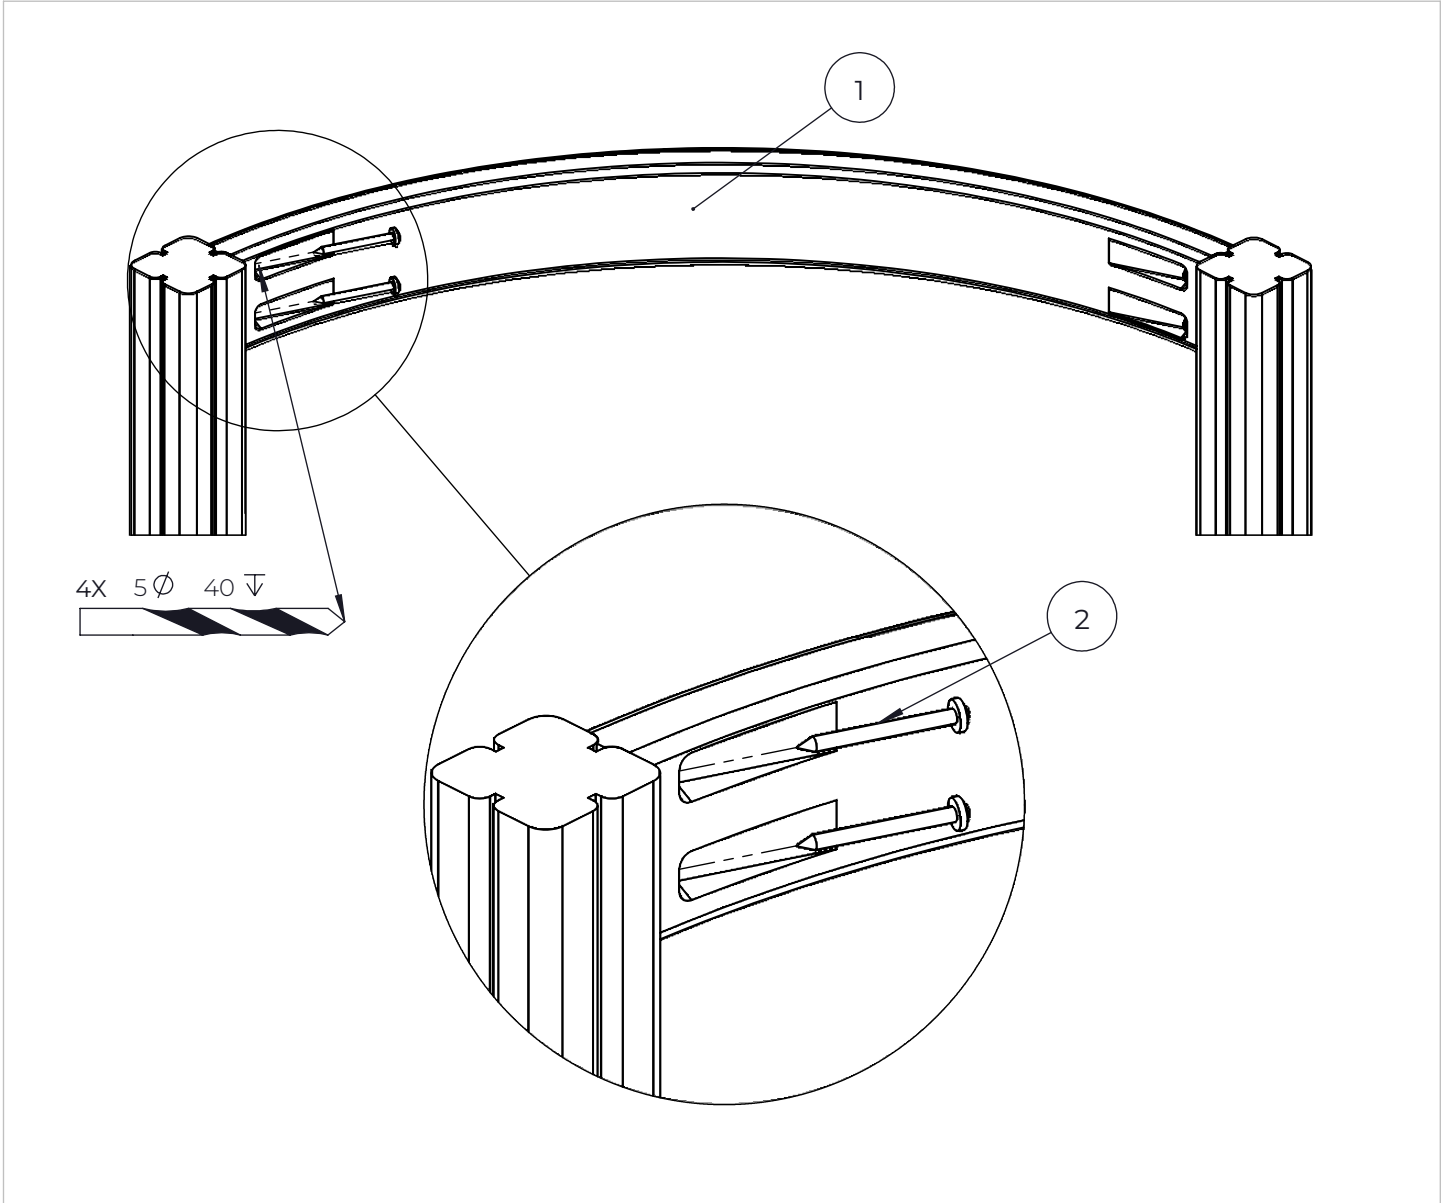

NO.	ITEM CODE			QTY.
1	711718	ARCH ELEMENT	45x120x1096	1
2	903093	SPECIAL SCREW	Ø8x90	4