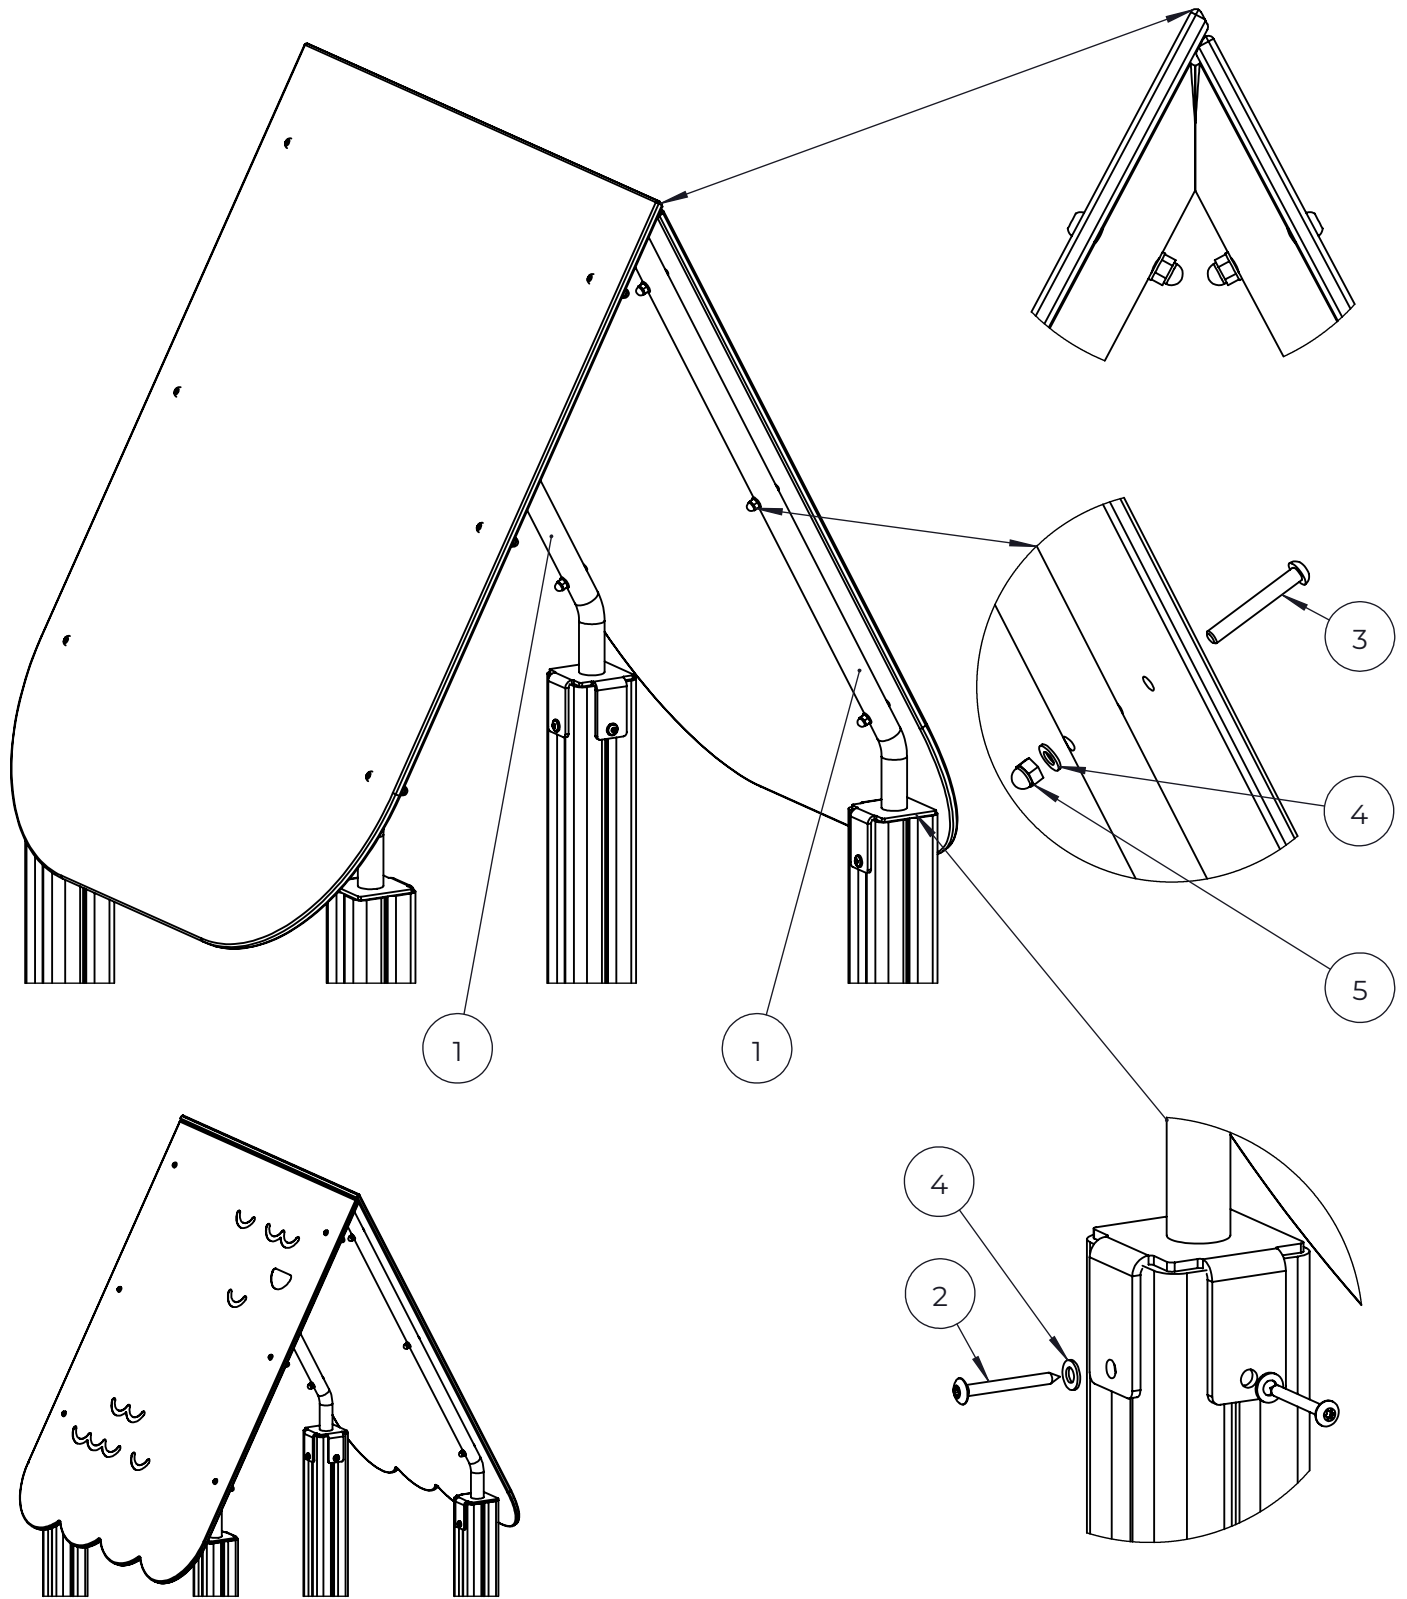

NO.	ITEM CODE			QTY.
1	914559	ROOF FRAME	94x883x950	2
2	980123	SPECIAL SCREW	Ø7x60	8
3	900735	ALLEN SCREW	M8x60	12
4	909256	WASHER	Ø16/8.4x1.6	20
5	909633	NUT	M8	12