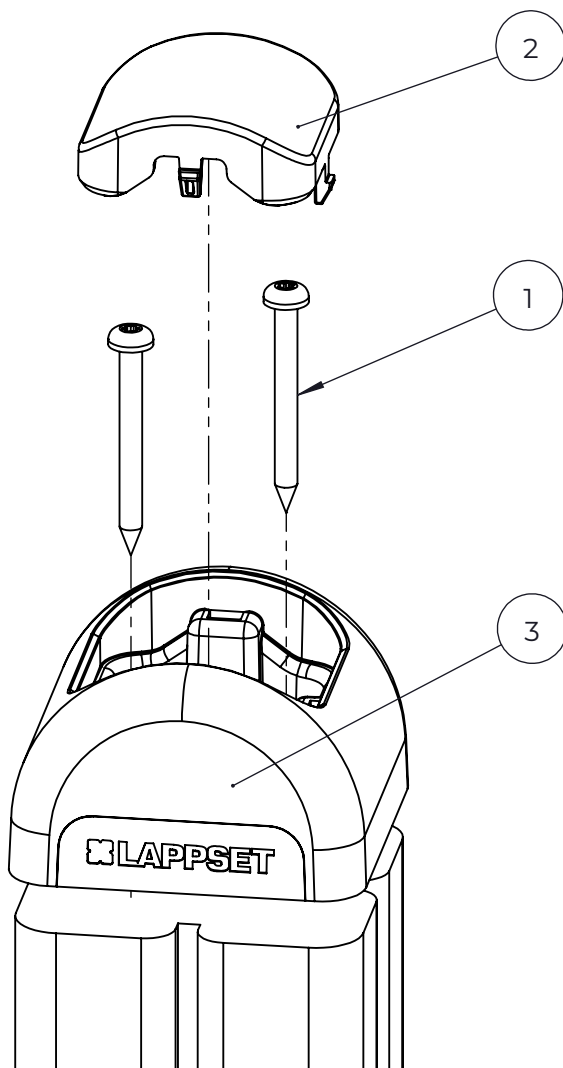

NO.	ITEM CODE			QTY.
1	710453	PLANK	45x95x1023	1
2	710405	PLANK	45x133x870	1
3	710466	PLATE	10x50x280	1
4	980129	SCREW	Ø5x35	6
5	980101	COUNTERSUNK SCREW	Ø4,5 x 70	4
6	712956	FLOOR ELEMENT	32x714x714	1
7	903093	SPECIAL SCREW	Ø8x90	4
8	900240	SPECIAL SCREW	Ø8x70	6
9	909567	PIN	Ø10 X 75	2
10	709709	STRIP	32x45x685	2

NO.	ITEM CODE			QTY.
1	914905	CHAIN		1
2	712587	PLATE	250x250x10	1
3	909636	SHACKEL	M6x38x24	2
4	906985	ALLEN SCREW	M6x25	2
5	900850	SPECIAL NUT	M6	1
6	909310	ALLEN SCREW	M6 x 16	1

NO.	ITEM CODE			QTY.
1	906630	SCREW	Ø8x60	2
2	711807	TOP HAT	93x93x12	1