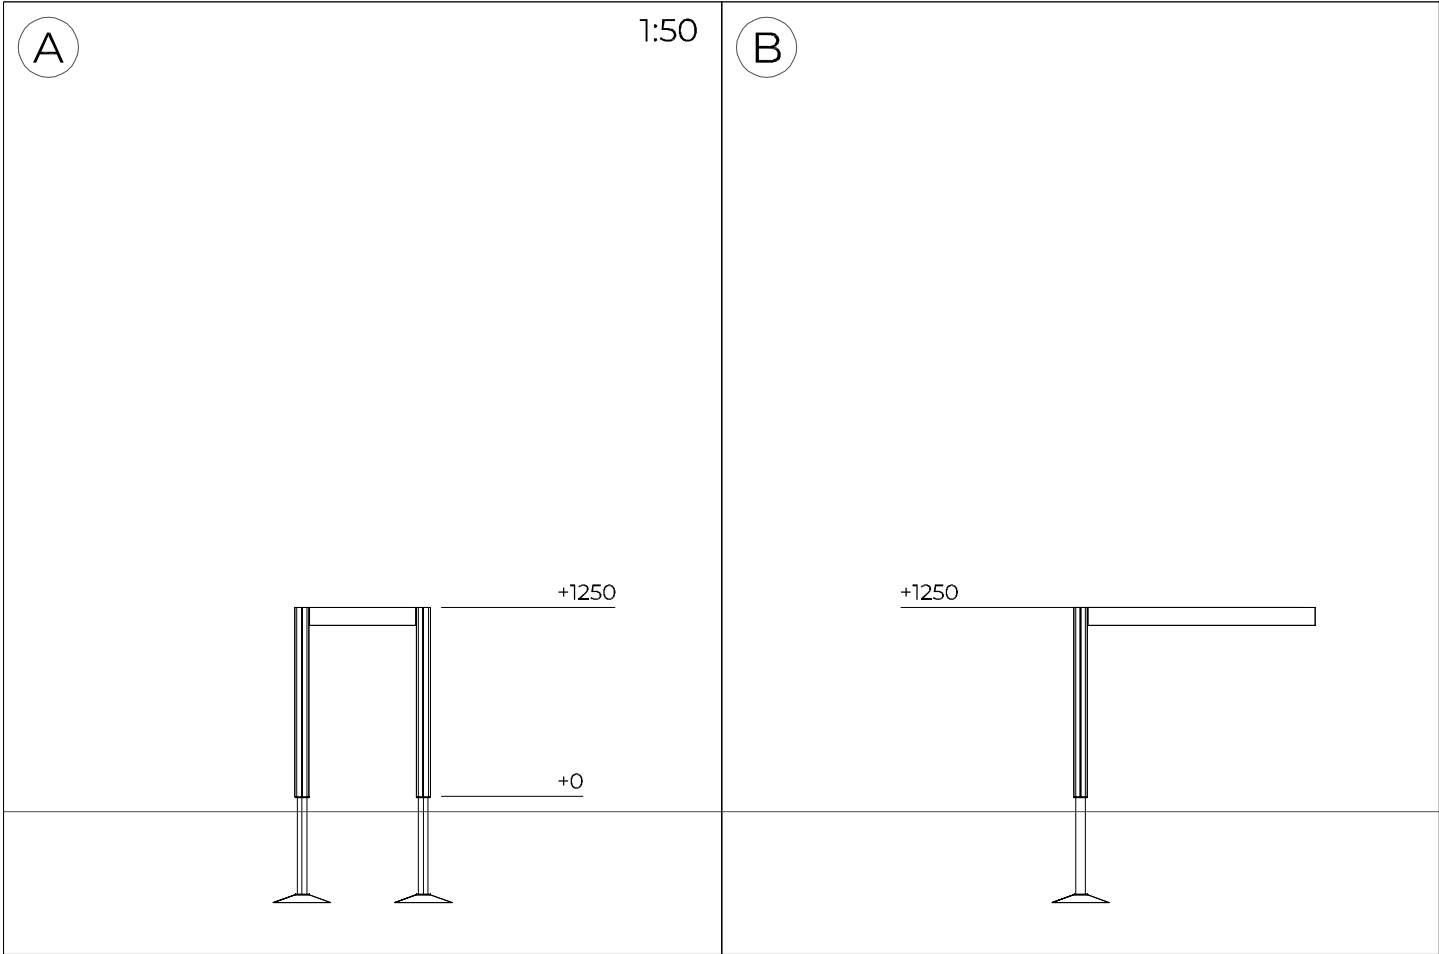

C

D

713246

Max Falling Height

713247

712743

713350

NO.	ITEM CODE			QTY.
1	711709	PLATE	12x343x747	2
2	914171	RAIL	Ø34x598	1
3	909876	ALLEN SCREW	M8x40	2
4	903093	SPECIAL SCREW	Ø8x90	2
5	980128	SPECIAL SCREW	Ø7x40	8
6	999561	THREAD GLUE HARD	10 g	1