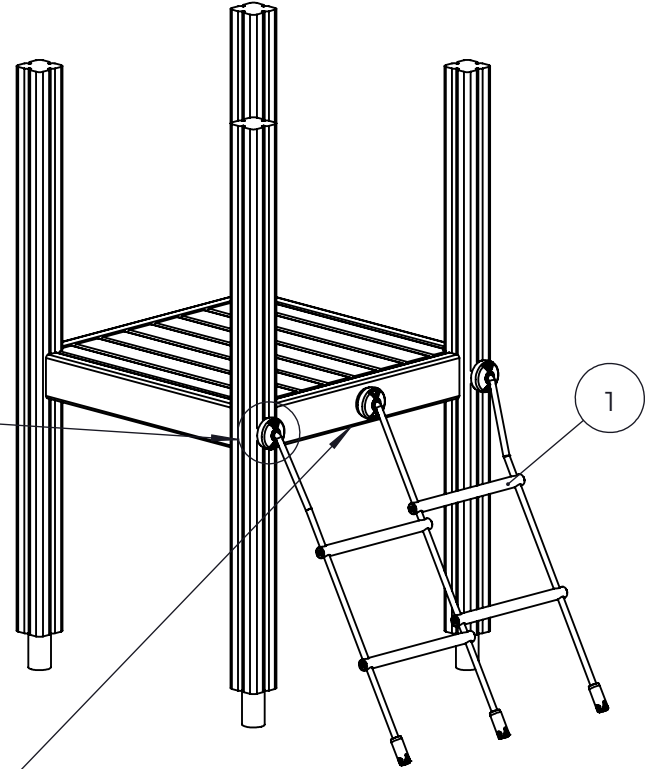

NO.	ITEM CODE			QTY.
1	712741	CLIMBING ELEMENT	+870	1
2	903093	SPECIAL SCREW	Ø8x90	4
3	909867	ALLEN SCREW	M8x70	2
4	909633	NUT	M8	2
5	980152	WASHER	Ø24/8.4x2	2