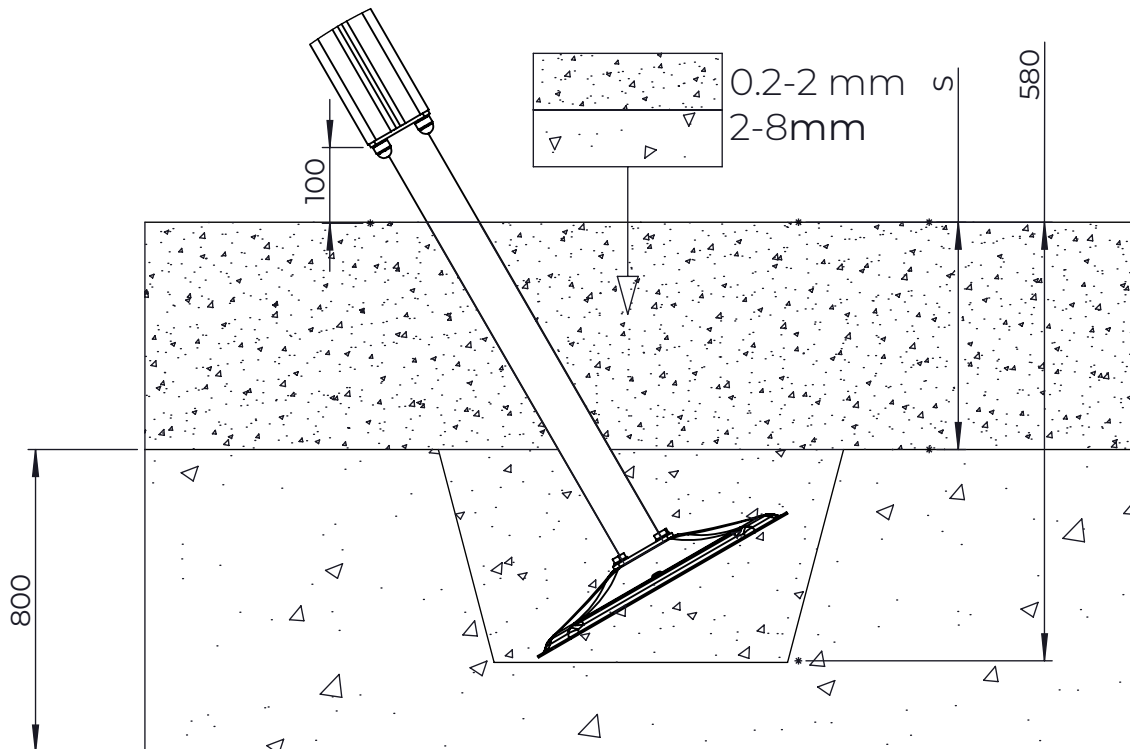

NO.	ITEM CODE			QTY.
1	980123	SPECIAL SCREW	Ø7x60	4
2	980128	SPECIAL SCREW	Ø7x40	2
3	711304	TRAPEZ	-	1

NO.	ITEM CODE			QTY.
1	909519	FOUNDATION PLATE	380 x 380 x 45	1
2	909639	BOLT	M10x25	4
3	909638	WASHER	Ø20 / 10.5	8
4	909637	NUT	M10	4
5	905104	OUTSIDE PLUG	M10	4
6	909511	FOUNDATION TUBE	90x90x650	1