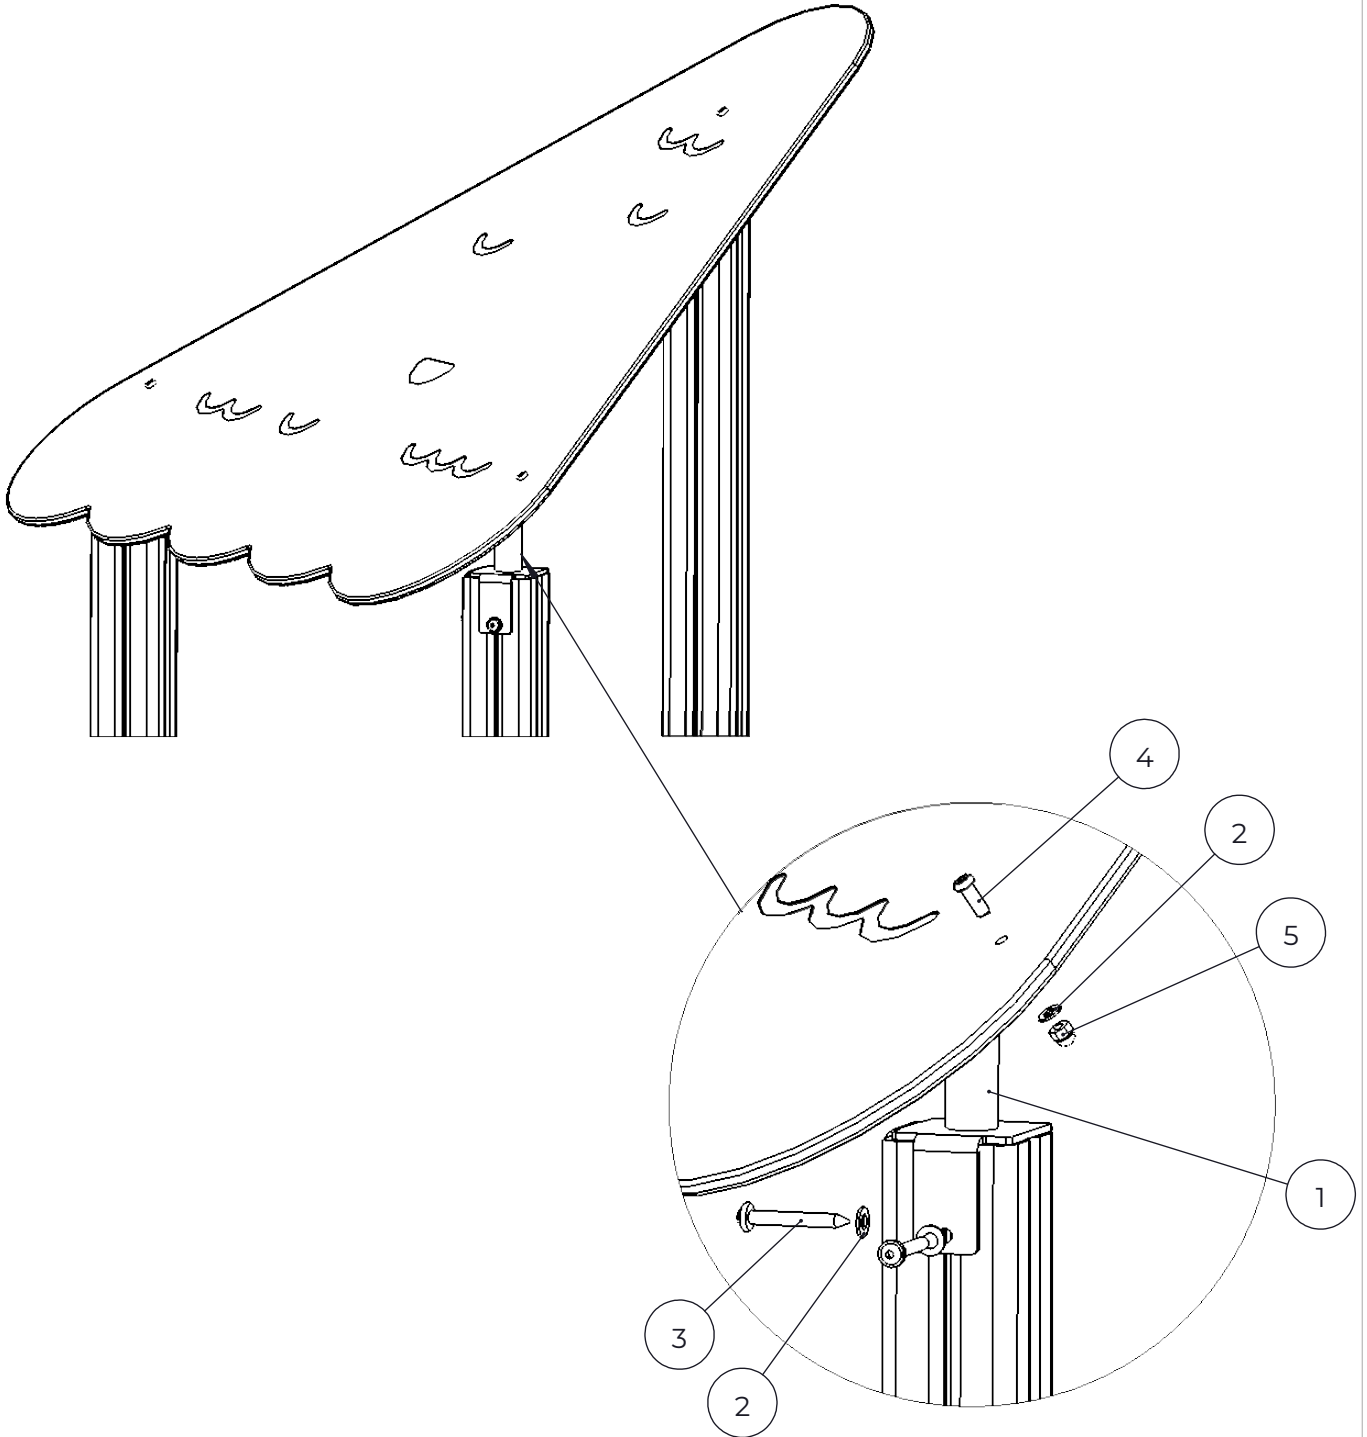

NO.	ITEM CODE			QTY.
1	712356	BOOM	45x120x1518	1
2	903093	SPECIAL SCREW	Ø8x90	4

NO.	ITEM CODE			QTY.
1	713149	BOOM	80M DIAGONAL	1
2	903093	SPECIAL SCREW	Ø8x90	4

NO.	ITEM CODE			QTY.
1	712713	PLATE	20x86x110	1
2	914899	PLATE	-	1
3	980135	SCREW	Ø5x50	2

713251

713250

713249

713248

713247

713246

NO.	ITEM CODE			QTY.
1	706710	SAFETY ROPE	Ø16x618	1
2	980123	SPECIAL SCREW	Ø7x60	4
3	909256	WASHER	Ø16/8.4x1.6	4

NO.	ITEM CODE			QTY.
1	915527	ATTACHMENT PIECE	95x95x204	3
2	909256	WASHER	Ø16/8.4x1.6	9
3	900240	SPECIAL SCREW	Ø8x70	6
4	909850	ALLEN SCREW	M8x25	3
5	909633	NUT	M8	3