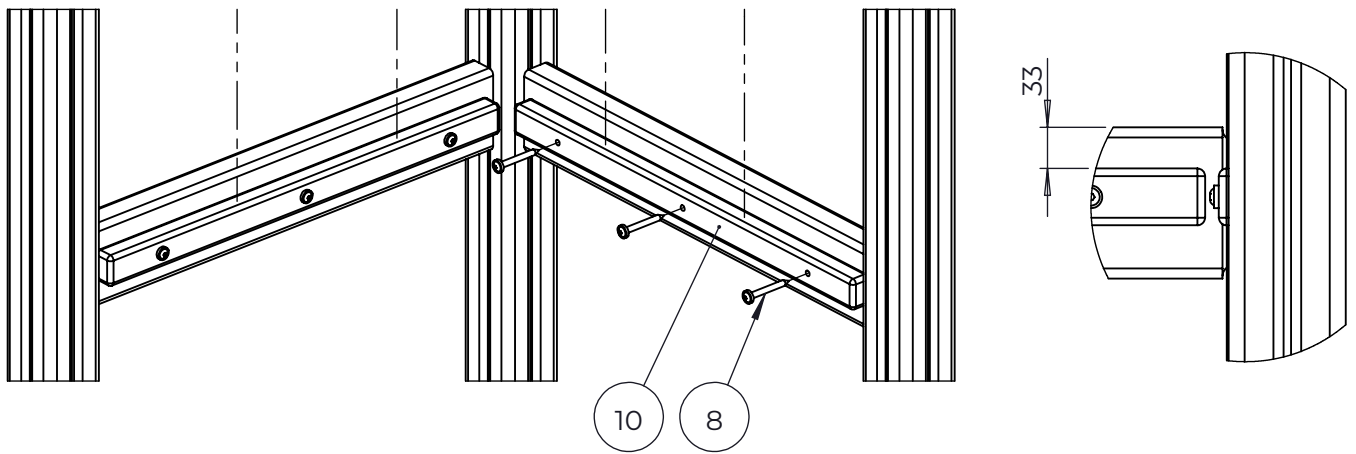

NO.	ITEM CODE			QTY.
1	710453	PLANK	45x95x1023	1
2	710405	PLANK	45x133x870	1
3	710466	PLATE	10x50x280	1
4	980129	SCREW	Ø5x35	6
5	980101	COUNTERSUNK SCREW	Ø4,5 x 70	4
6	712956	FLOOR ELEMENT	32x714x714	1
7	903093	SPECIAL SCREW	Ø8x90	4
8	900240	SPECIAL SCREW	Ø8x70	6
9	909567	PIN	Ø10 X 75	2
10	709709	STRIP	32x45x685	2