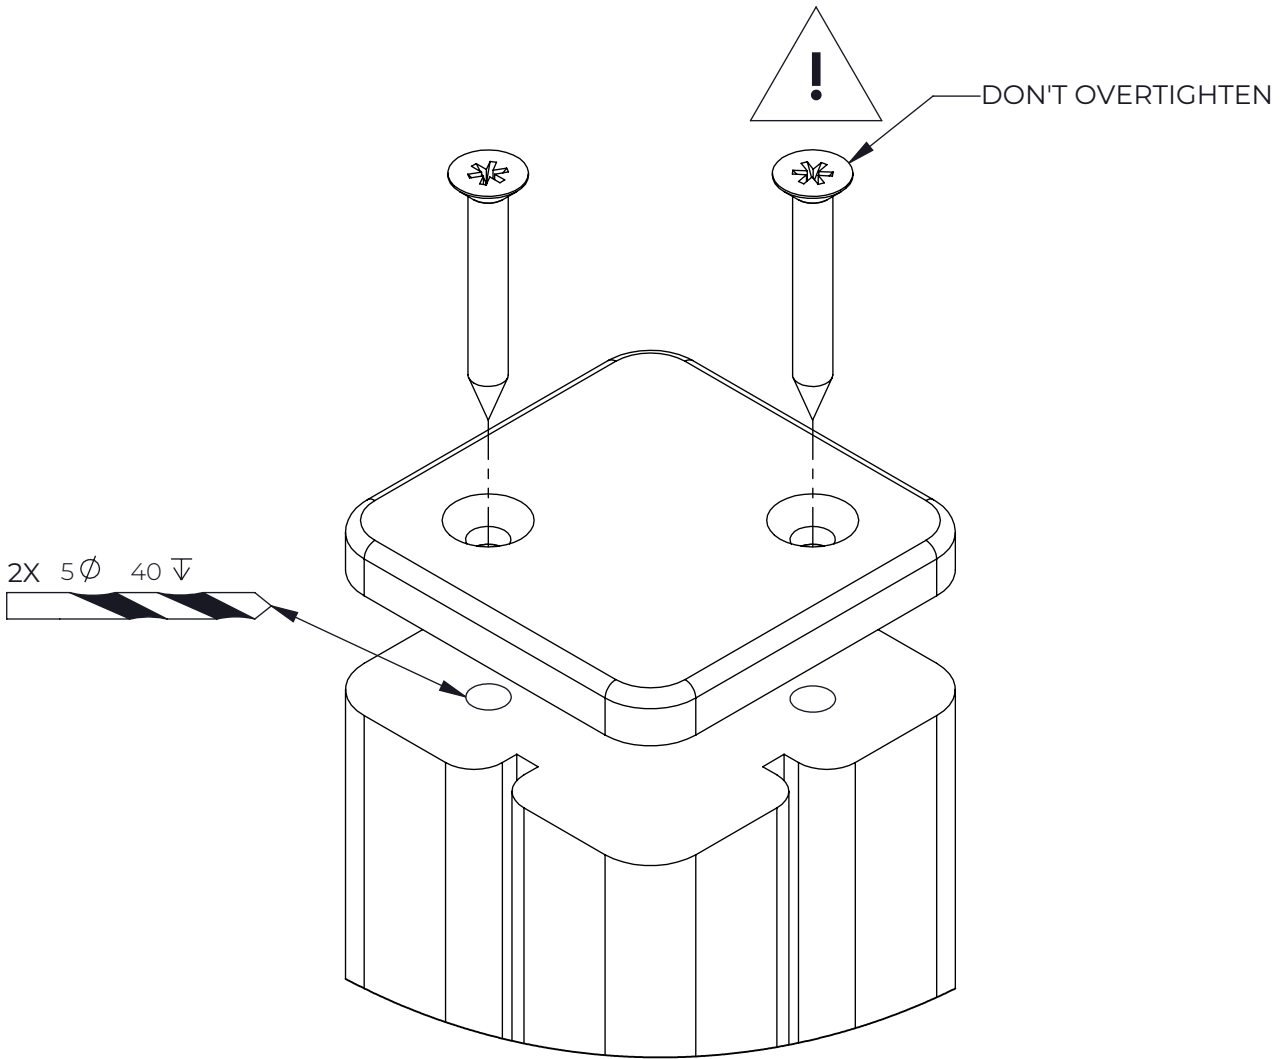

NO.	ITEM CODE			QTY.
1	906630	SCREW	Ø8x60	2
2	711807	TOP HAT	93x93x12	1