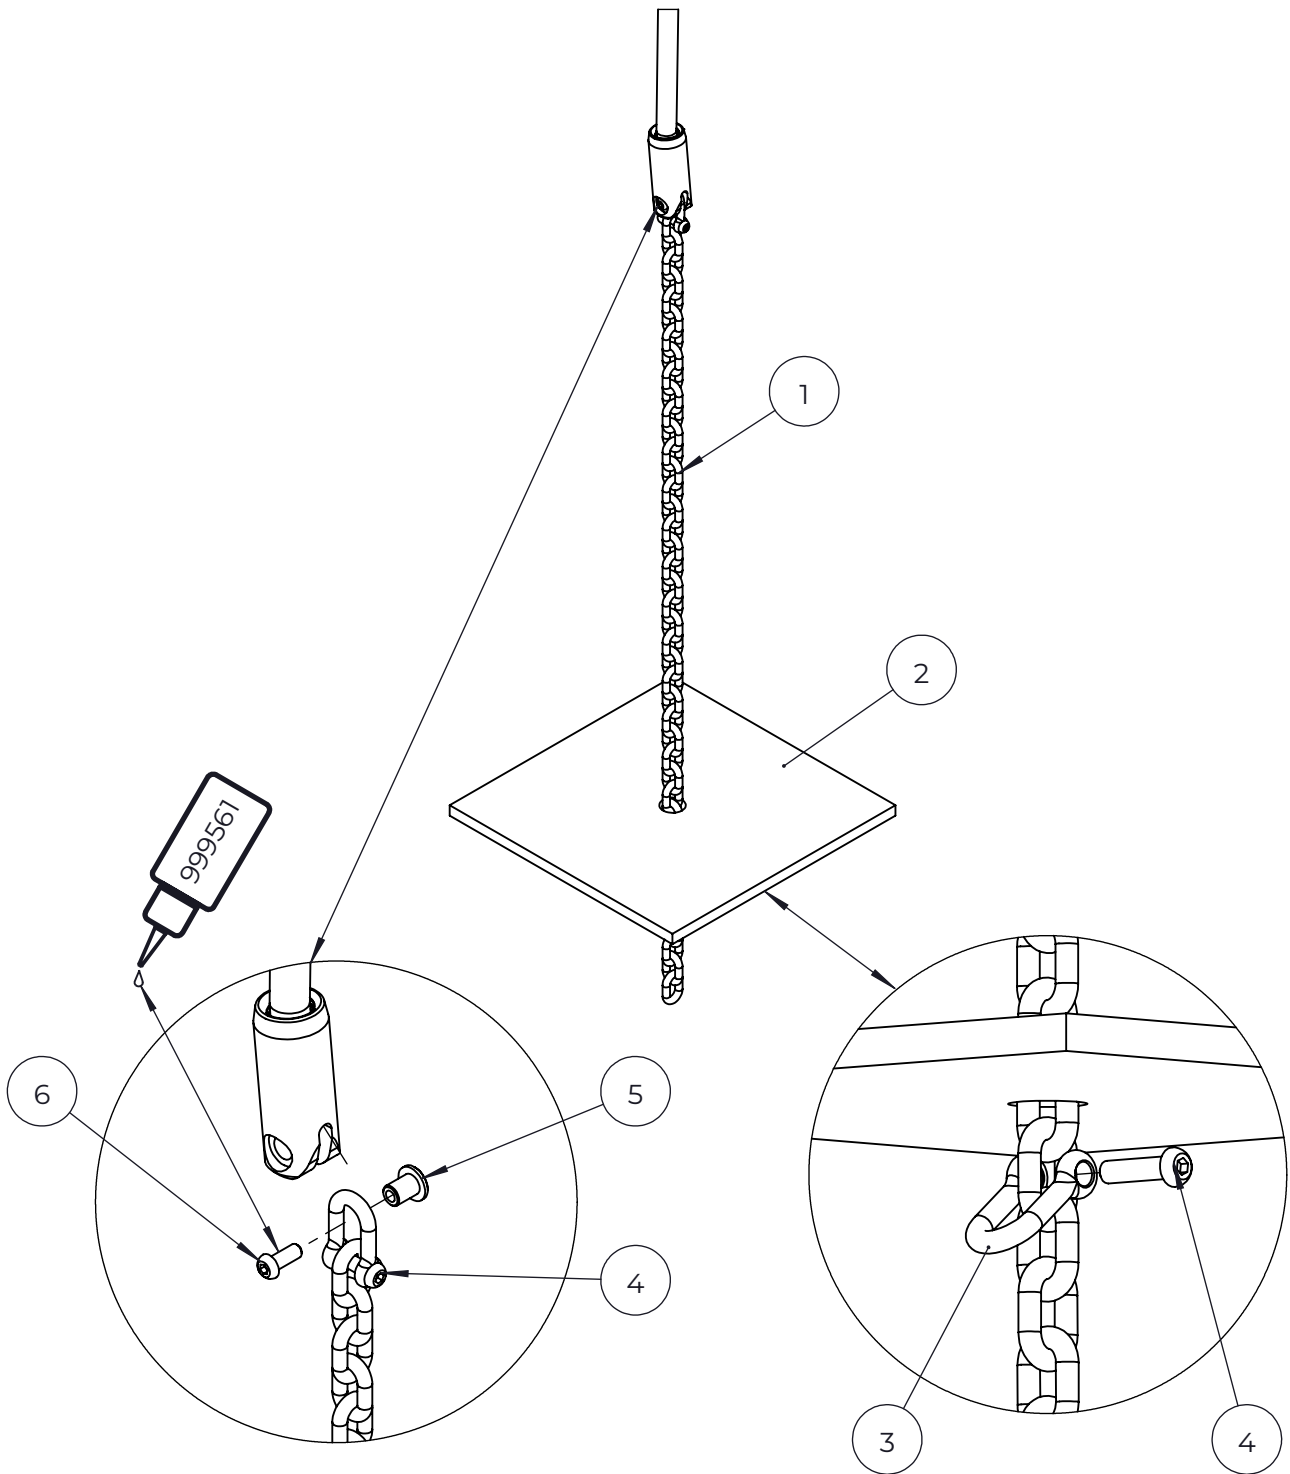

NO.	ITEM CODE			QTY.
1	914905	CHAIN		1
2	712587	PLATE	250x250x10	1
3	909636	SHACKEL	M6x38x24	2
4	906985	ALLEN SCREW	M6x25	2
5	900850	SPECIAL NUT	M6	1
6	909310	ALLEN SCREW	M6 x 16	1