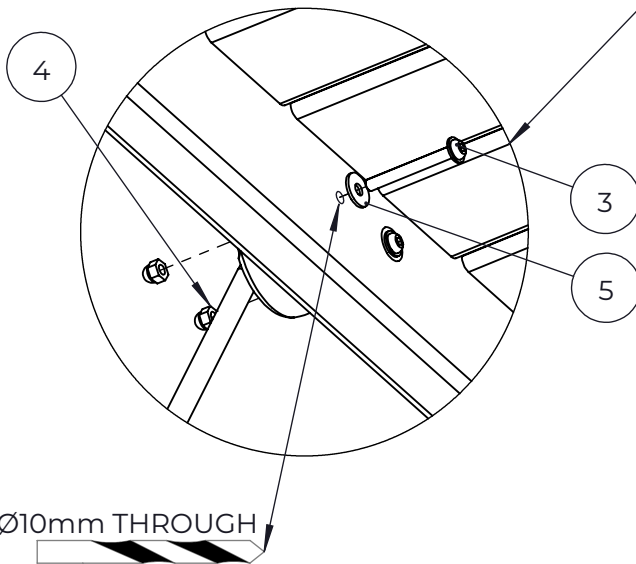

NO.	ITEM CODE			QTY.
1	712741	CLIMBING ELEMENT	+870	1
2	903093	SPECIAL SCREW	Ø8x90	4
3	909867	ALLEN SCREW	M8x70	2
4	909633	NUT	M8	2
5	980152	WASHER	Ø24/8.4x2	2