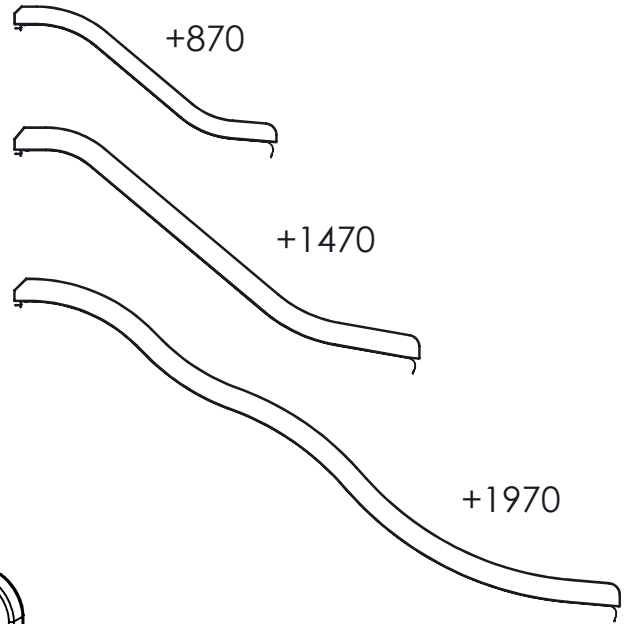

3 x Ø7x40
(980128)