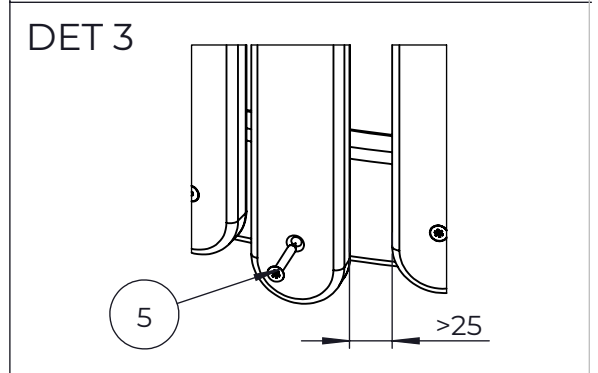

NO.	ITEM CODE			QTY.
1	710471	LATH	32x95x845	6
2	911808	COUNTERSUNK SCREW	M8x70	8
3	914858	SPECIAL NUT	M8x12	8
4	903533	PEITETULPPA	Ø9	8
5	906630	SCREW	Ø8x60	4