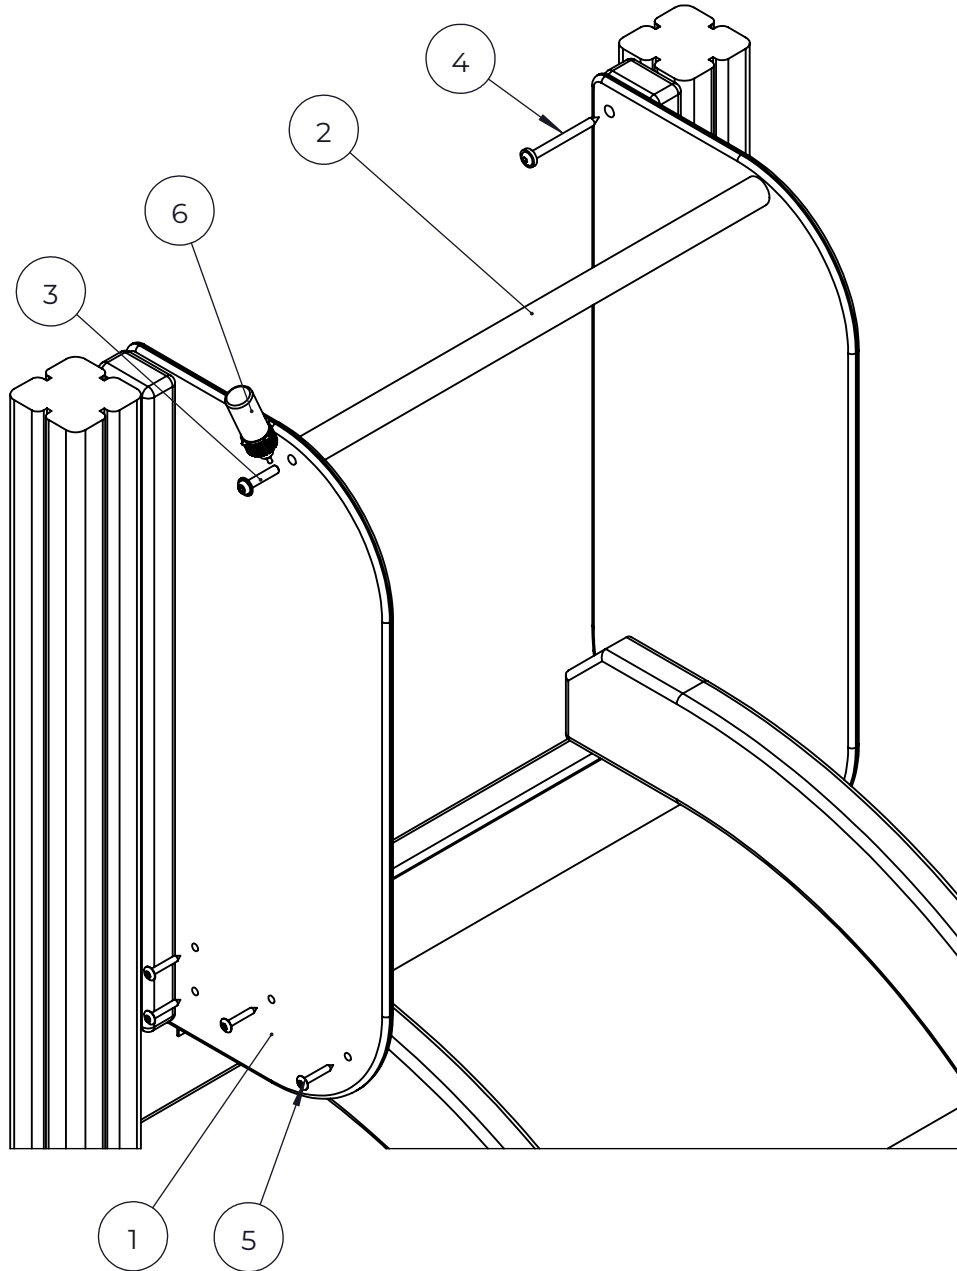

C

D

713246

Max Falling Height

713247

712743

713350

NO.	ITEM CODE			QTY.
1	711709	PLATE	12x343x747	2
2	914171	RAIL	Ø34x598	1
3	909876	ALLEN SCREW	M8x40	2
4	903093	SPECIAL SCREW	Ø8x90	2
5	980128	SPECIAL SCREW	Ø7x40	8
6	999561	THREAD GLUE HARD	10 g	1