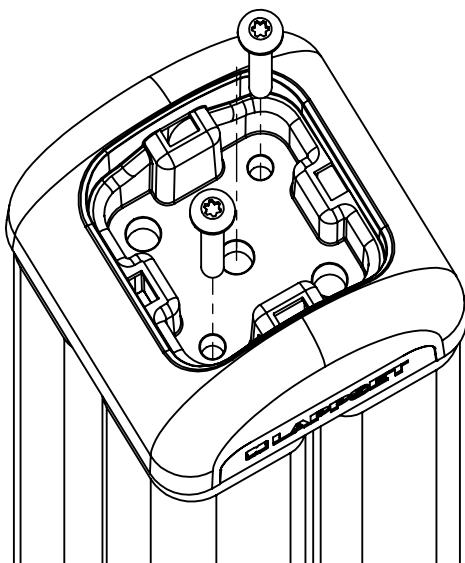

C

D

713246

Max Falling Height

713247

712743

713350

NO.	ITEM CODE			QTY.
1	711709	PLATE	12x343x747	2
2	914171	RAIL	Ø34x598	1
3	909876	ALLEN SCREW	M8x40	2
4	903093	SPECIAL SCREW	Ø8x90	2
5	980128	SPECIAL SCREW	Ø7x40	8
6	999561	THREAD GLUE HARD	10 g	1

NO.	ITEM CODE			QTY.
1	710453	PLANK	45x95x1023	1
2	710405	PLANK	45x133x870	1
3	710466	PLATE	10x50x280	1
4	980129	SCREW	Ø5x35	6
5	980101	COUNTERSUNK SCREW	Ø4,5 x 70	4
6	712956	FLOOR ELEMENT	32x714x714	1
7	903093	SPECIAL SCREW	Ø8x90	4
8	900240	SPECIAL SCREW	Ø8x70	6
9	909567	PIN	Ø10 X 75	2
10	709709	STRIP	32x45x685	2

NO.	ITEM CODE			QTY.
1	914905	CHAIN		1
2	712587	PLATE	250x250x10	1
3	909636	SHACKEL	M6x38x24	2
4	906985	ALLEN SCREW	M6x25	2
5	900850	SPECIAL NUT	M6	1
6	909310	ALLEN SCREW	M6 x 16	1

NO.	ITEM CODE			QTY.
1	906630	SCREW	Ø8x60	2
2	711807	TOP HAT	93x93x12	1