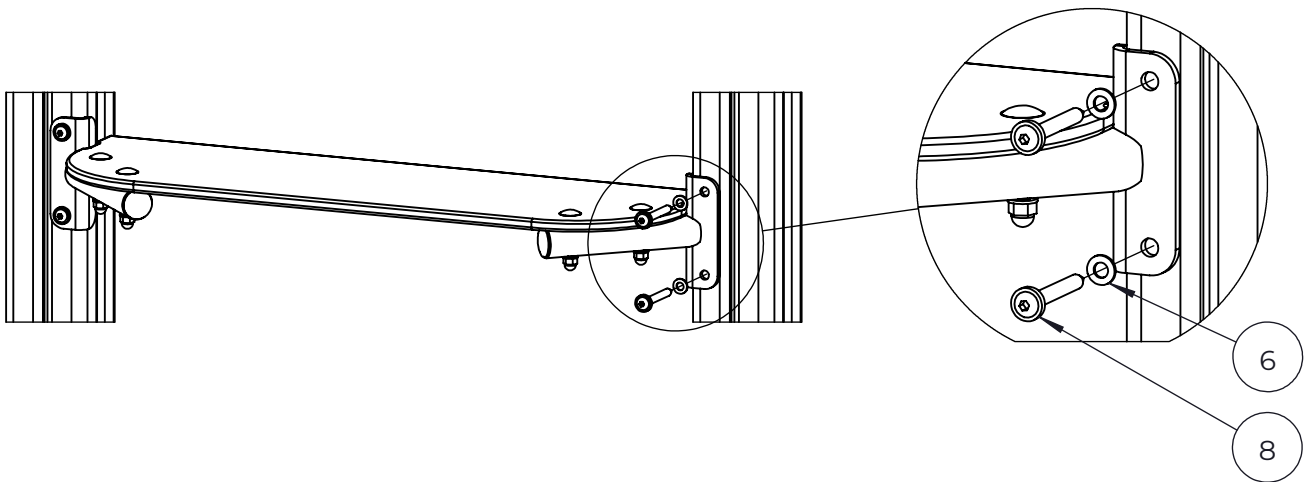

NO.	ITEM CODE			QTY.
1	712325	TABLE	12x206x702	1
2	914513	SUPPORT	120x48x189	2
3	905103	INSIDE PLUG	PT-28/32-H	2
4	900498	ALLEN SCREW	M8x50	4
5	905112	PLASTIC CAP	Ø22	4
6	909256	WASHER	Ø16/8.4x1.6	8
7	909633	NUT	M8	4
8	900240	SPECIAL SCREW	Ø8x70	4