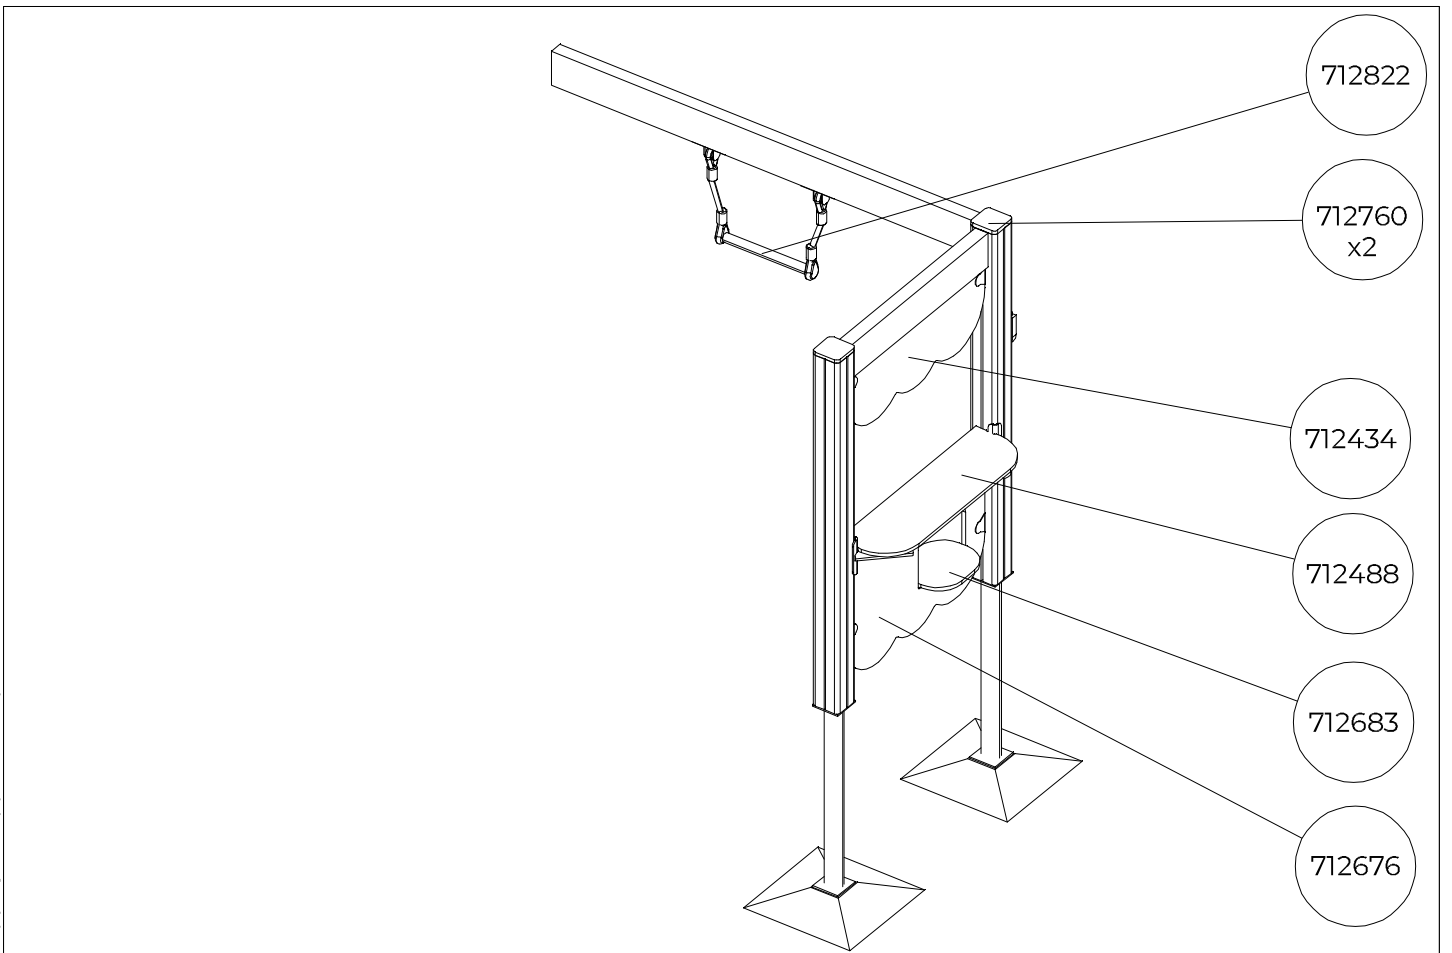

C

D

713246

Max Falling Height

713247

712743

713350

NO.	ITEM CODE			QTY.
1	711709	PLATE	12x343x747	2
2	914171	RAIL	Ø34x598	1
3	909876	ALLEN SCREW	M8x40	2
4	903093	SPECIAL SCREW	Ø8x90	2
5	980128	SPECIAL SCREW	Ø7x40	8
6	999561	THREAD GLUE HARD	10 g	1