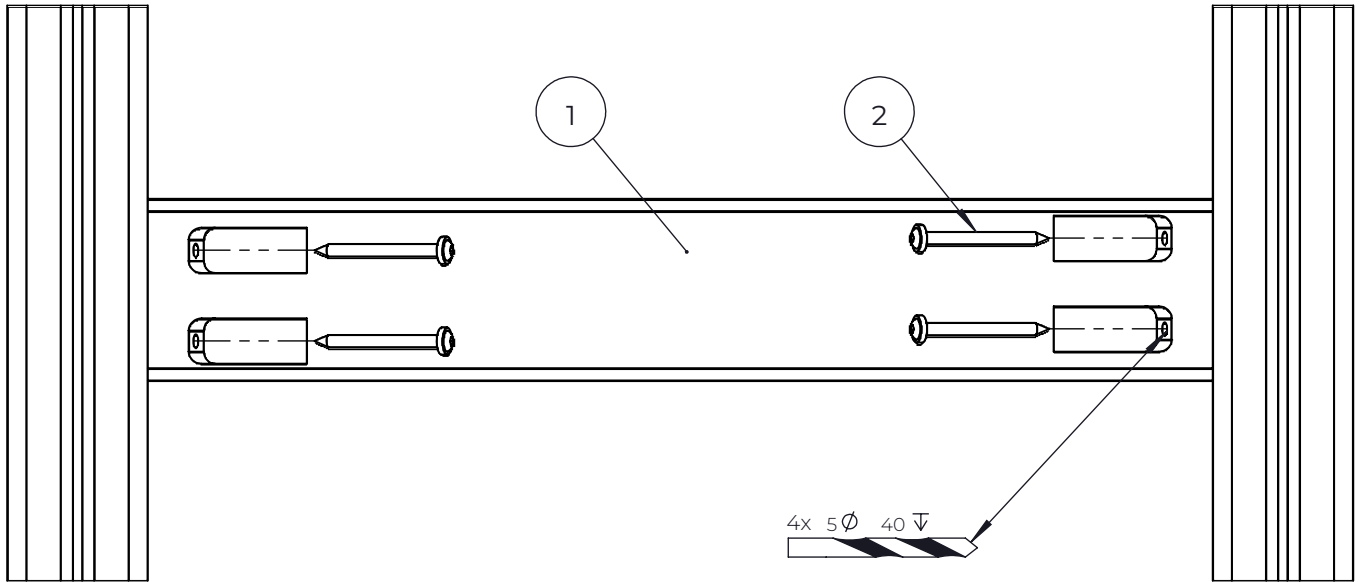

NO.	ITEM CODE			QTY.
1	712079	BOOM	45x120x715	1
2	903093	SPECIAL SCREW	Ø8x90	4