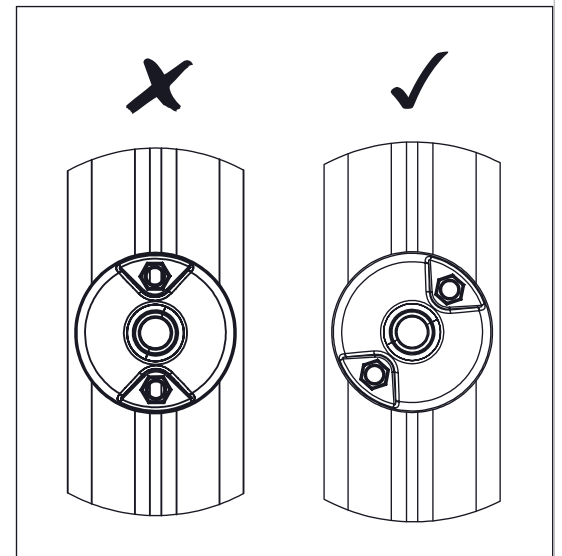

NO.	ITEM CODE			QTY.
1	712741	CLIMBING ELEMENT	+870	1
2	903093	SPECIAL SCREW	Ø8x90	4
3	909867	ALLEN SCREW	M8x70	2
4	909633	NUT	M8	2
5	980152	WASHER	Ø24/8.4x2	2