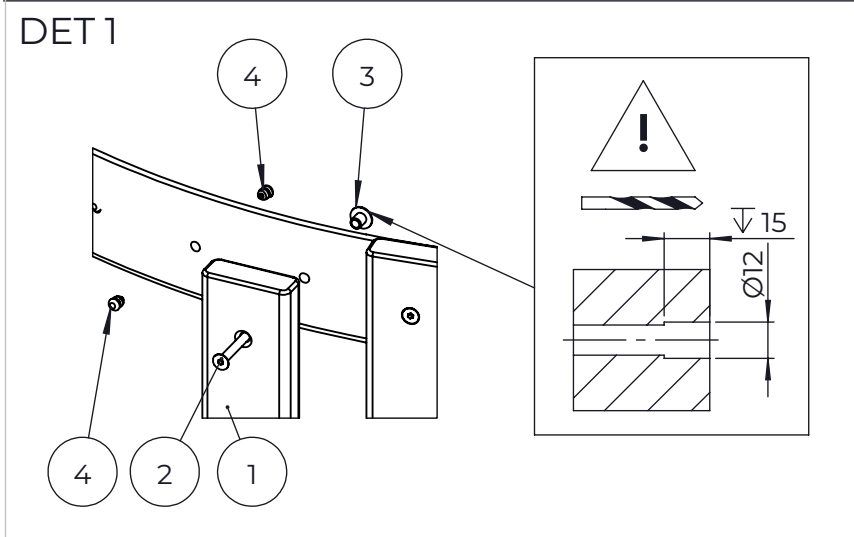

NO.	ITEM CODE			QTY.
1	710471	LATH	32x95x845	6
2	911808	COUNTERSUNK SCREW	M8x70	8
3	914858	SPECIAL NUT	M8x12	8
4	903533	PEITETULPPA	Ø9	8
5	906630	SCREW	Ø8x60	4