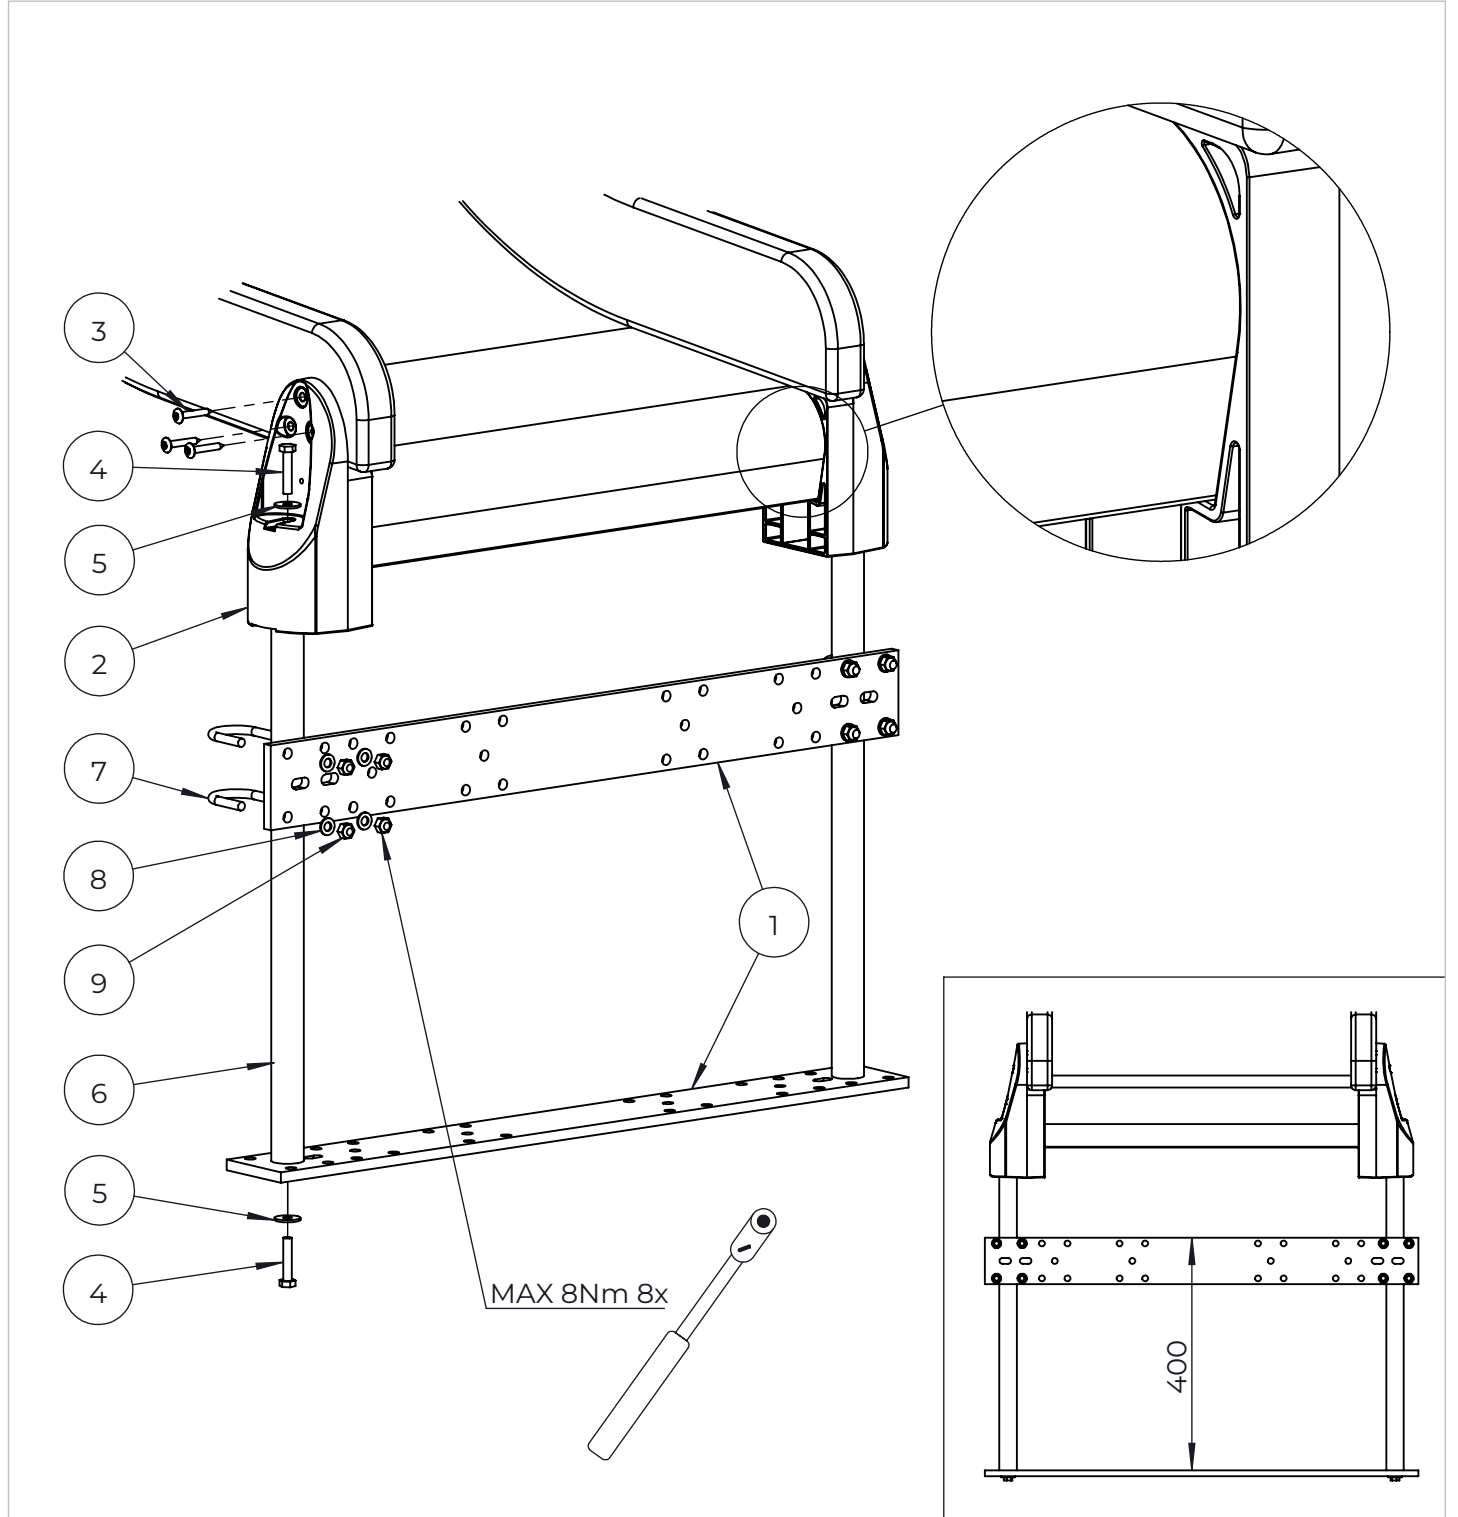

NO.	ITEM CODE			QTY.
1	711674	SKIRT BOARD	12x229x702	1
2	903176	CLAMP		4
3	909850	ALLEN SCREW	M8x25	4
4	909256	WASHER	Ø16/8.4x1.6	6
5	909633	NUT	M8	5
6	980123	SPECIAL SCREW	Ø7x60	4
7	905827	ALLEN SCREW	M8x20	1

NO.	ITEM CODE			QTY.
1	711676	PLATE	12x230x702	1
2	903176	CLAMP		2
3	909850	ALLEN SCREW	M8x25	2
4	909256	WASHER	Ø16/8.4x1.6	4
5	909633	NUT	M8	3
6	980123	SPECIAL SCREW	Ø7x60	2
7	905827	ALLEN SCREW	M8x20	1

NO.	ITEM CODE			QTY.
1	914559	ROOF FRAME	94x883x950	2
2	980123	SPECIAL SCREW	Ø7x60	8
3	900735	ALLEN SCREW	M8x60	12
4	909256	WASHER	Ø16/8.4x1.6	20
5	909633	NUT	M8	12

NO.	ITEM CODE			QTY.
1	712325	TABLE	12x206x702	1
2	914513	SUPPORT	120x48x189	2
3	905103	INSIDE PLUG	PT-28/32-H	2
4	900498	ALLEN SCREW	M8x50	4
5	905112	PLASTIC CAP	Ø22	4
6	909256	WASHER	Ø16/8.4x1.6	8
7	909633	NUT	M8	4
8	900240	SPECIAL SCREW	Ø8x70	4

NO.	ITEM CODE			QTY.
1	707133	PLATE	10x80x745	2
2	901879	CLAMP		2
3	980128	SPECIAL SCREW	Ø7x40	6
4	909210	BOLT	M8x40	4
5	905051	WASHER	Ø24/8.4	4
6	901868	BAR		2
7	901115	U-BOLT		4
8	909256	WASHER	Ø16/8.4x1.6	8
9	980160	NUT	M8	8