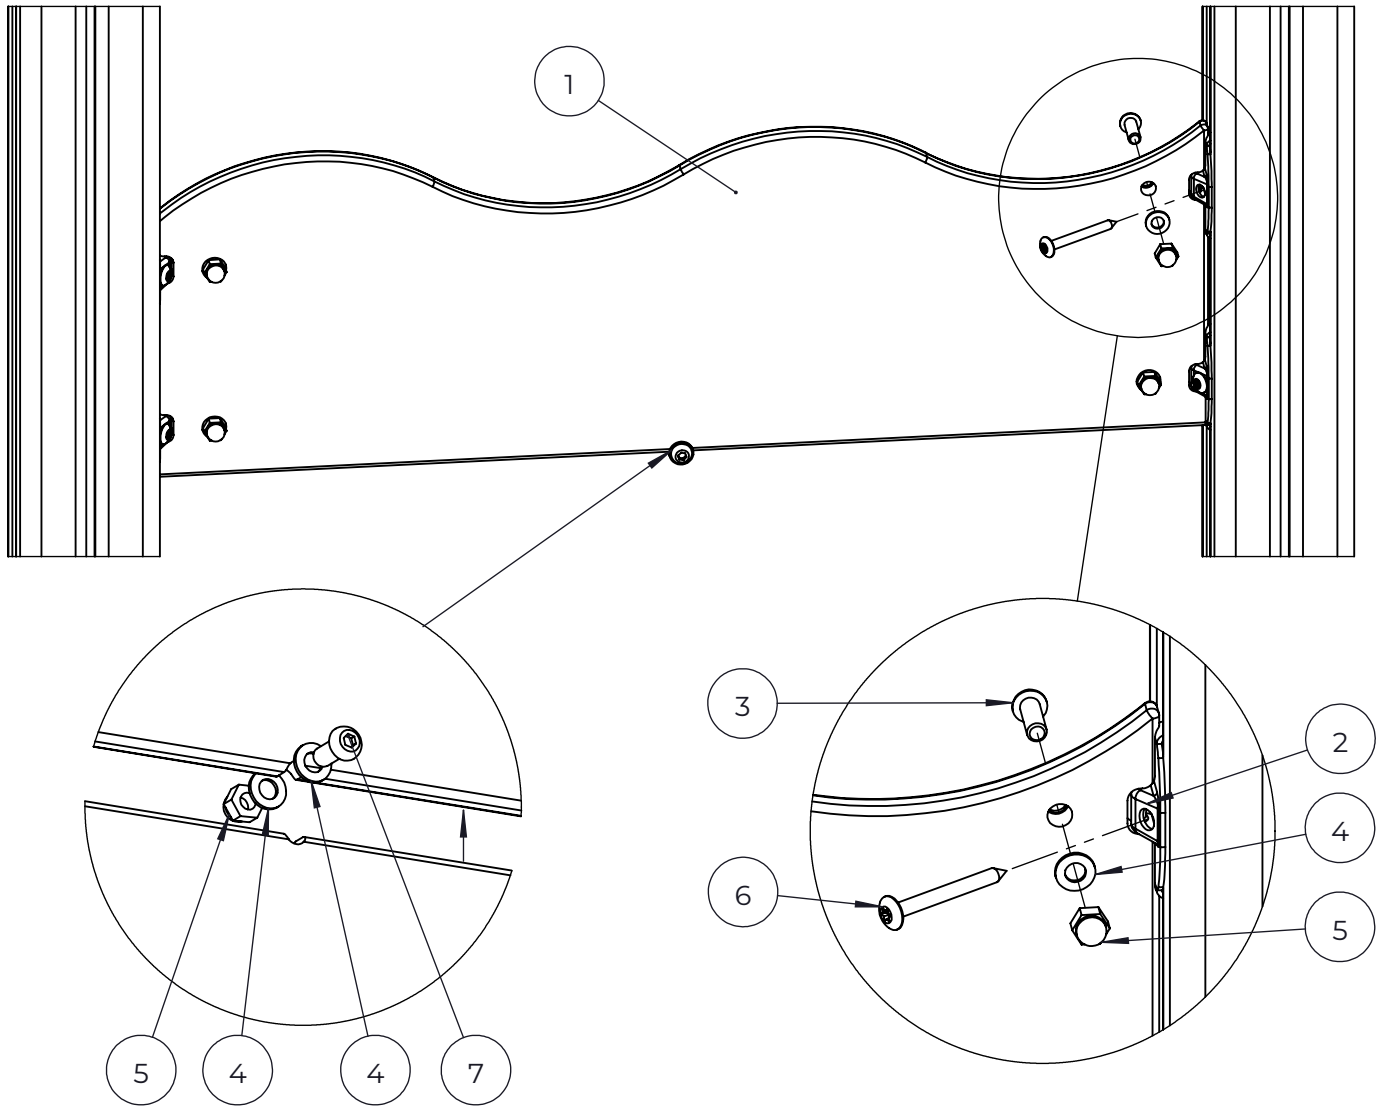

NO.	ITEM CODE			QTY.
1	711674	SKIRT BOARD	12x229x702	1
2	903176	CLAMP		4
3	909850	ALLEN SCREW	M8x25	4
4	909256	WASHER	Ø16/8.4x1.6	6
5	909633	NUT	M8	5
6	980123	SPECIAL SCREW	Ø7x60	4
7	905827	ALLEN SCREW	M8x20	1