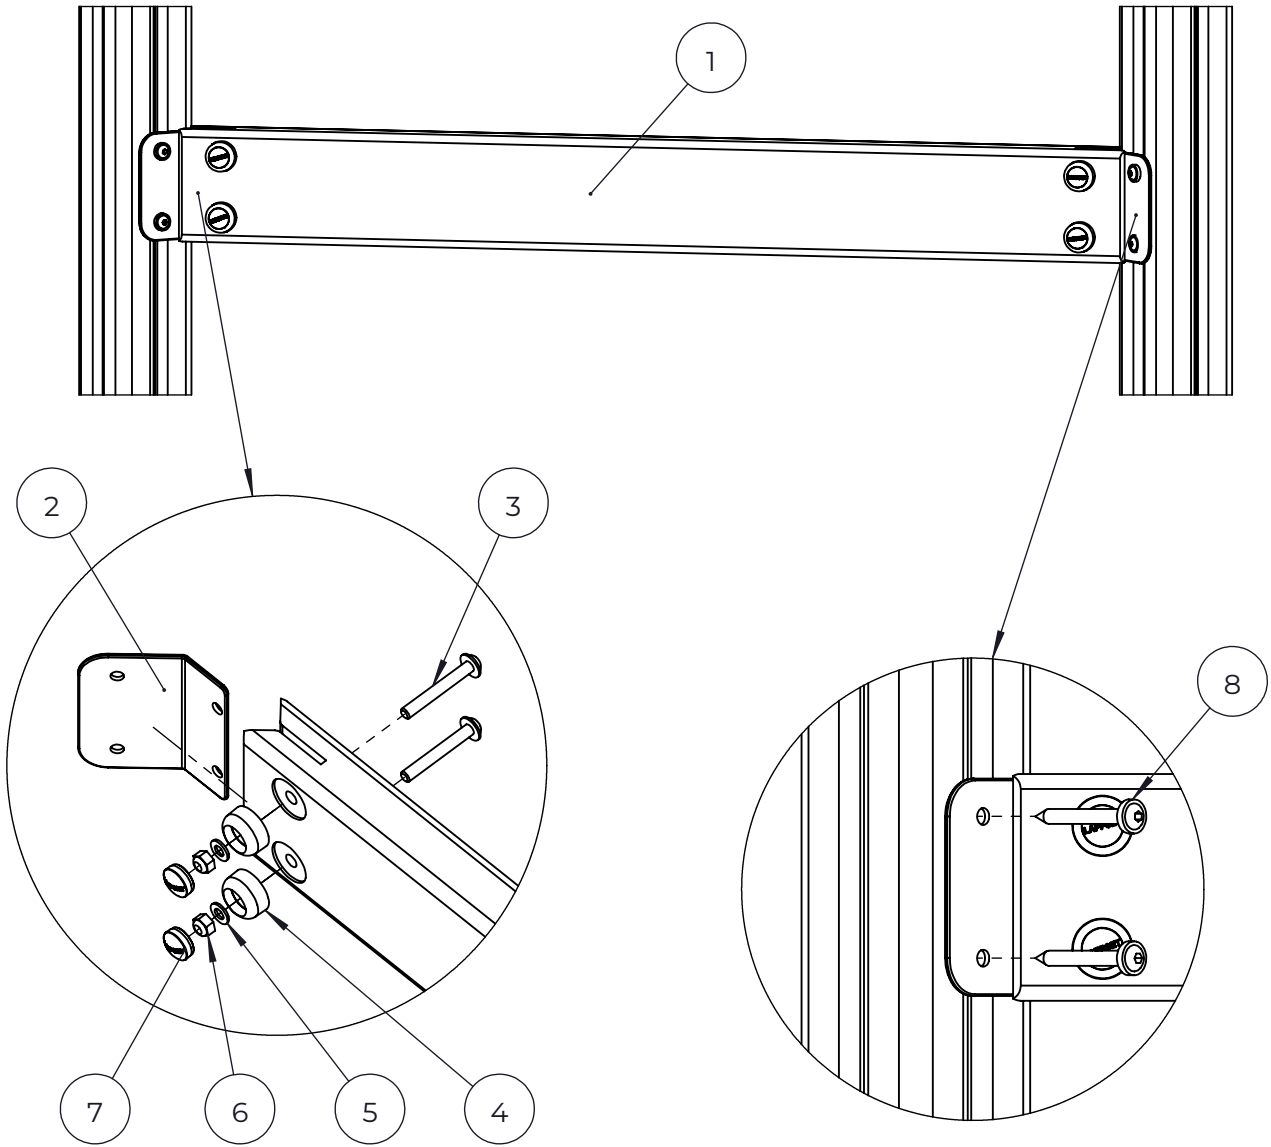

NO.	ITEM CODE			QTY.
1	712942	BOOM	45x120x1030	1
2	907724	ATTACHMENT FLANGE	3x115x110	2
3	909866	ALLEN SCREW	M8x60	4
4	905083	PLASTIC WASHER	Ø32	4
5	909256	WASHER	Ø16/8.4x1.6	4
6	980160	NUT	M8	4
7	905112	PLASTIC CAP	all models	4
8	900240	SPECIAL SCREW	Ø8x70	4