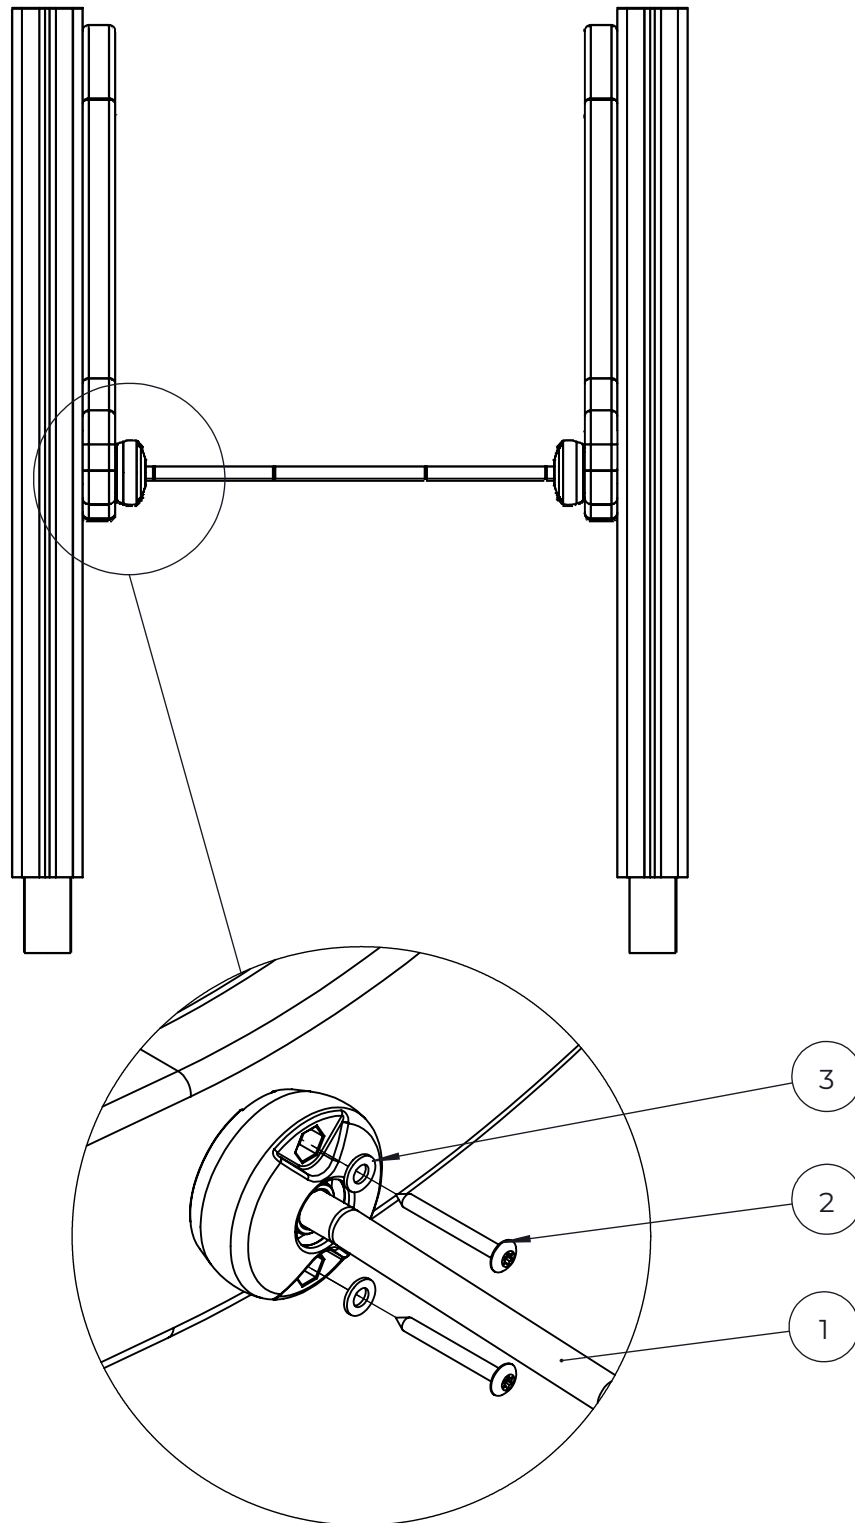

NO.	ITEM CODE			QTY.
1	712356	BOOM	45x120x1518	1
2	903093	SPECIAL SCREW	Ø8x90	4

NO.	ITEM CODE			QTY.
1	713149	BOOM	80M DIAGONAL	1
2	903093	SPECIAL SCREW	Ø8x90	4

NO.	ITEM CODE			QTY.
1	712713	PLATE	20x86x110	1
2	914899	PLATE	-	1
3	980135	SCREW	Ø5x50	2

713251

713250

713249

713248

713247

713246

NO.	ITEM CODE			QTY.
1	706710	SAFETY ROPE	Ø16x618	1
2	980123	SPECIAL SCREW	Ø7x60	4
3	909256	WASHER	Ø16/8.4x1.6	4

NO.	ITEM CODE			QTY.
1	915527	ATTACHMENT PIECE	95x95x204	3
2	909256	WASHER	Ø16/8.4x1.6	9
3	900240	SPECIAL SCREW	Ø8x70	6
4	909850	ALLEN SCREW	M8x25	3
5	909633	NUT	M8	3

NO.	ITEM CODE			QTY.
1	711676	PLATE	12x230x702	1
2	903176	CLAMP		2
3	909850	ALLEN SCREW	M8x25	2
4	909256	WASHER	Ø16/8.4x1.6	4
5	909633	NUT	M8	3
6	980123	SPECIAL SCREW	Ø7x60	2
7	905827	ALLEN SCREW	M8x20	1

NO.	ITEM CODE			QTY.
1	707133	PLATE	10x80x745	2
2	901879	CLAMP		2
3	980128	SPECIAL SCREW	Ø7x40	6
4	909210	BOLT	M8x40	4
5	905051	WASHER	Ø24/8.4	4
6	901868	BAR		2
7	901115	U-BOLT		4
8	909256	WASHER	Ø16/8.4x1.6	8
9	980160	NUT	M8	8