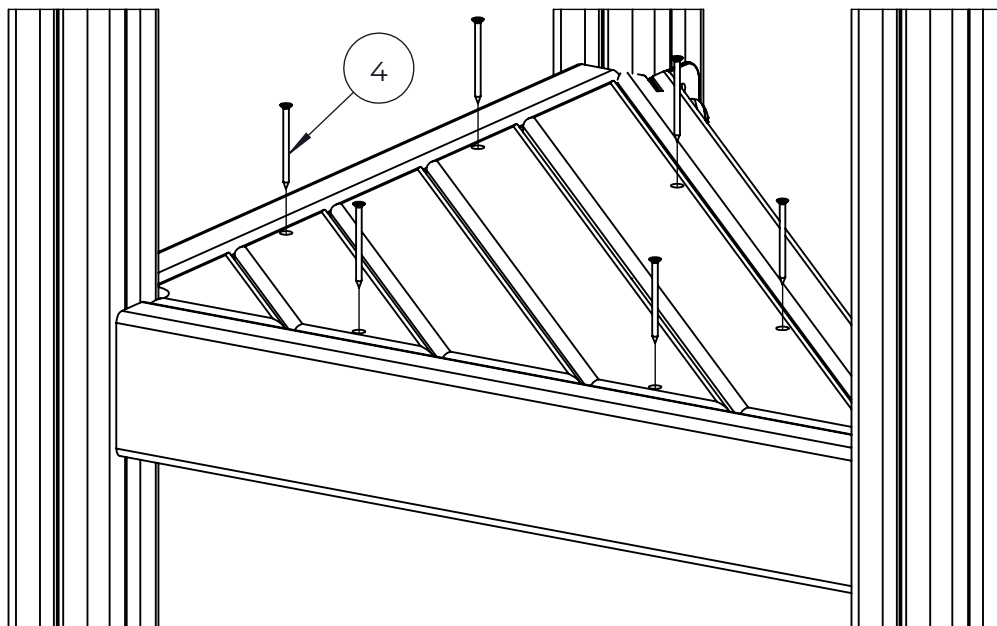

NO.	ITEM CODE			QTY.
1	980123	SPECIAL SCREW	Ø7x60	4
2	980128	SPECIAL SCREW	Ø7x40	2
3	711304	TRAPEZ	-	1

NO.	ITEM CODE			QTY.
1	909519	FOUNDATION PLATE	380 x 380 x 45	1
2	909639	BOLT	M10x25	4
3	909638	WASHER	Ø20 / 10.5	8
4	909637	NUT	M10	4
5	905104	OUTSIDE PLUG	M10	4
6	909511	FOUNDATION TUBE	90x90x650	1