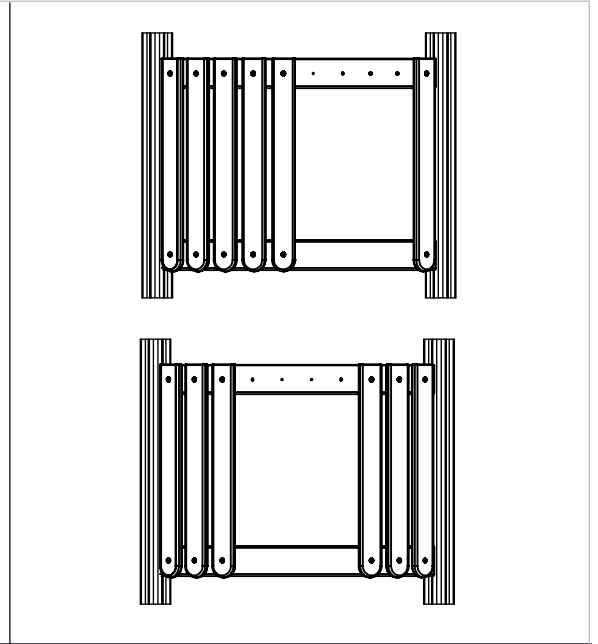

NO.	ITEM CODE			QTY.
1	710471	LATH	32x95x845	6
2	911808	COUNTERSUNK SCREW	M8x70	8
3	914858	SPECIAL NUT	M8x12	8
4	903533	PEITETULPPA	Ø9	8
5	906630	SCREW	Ø8x60	4