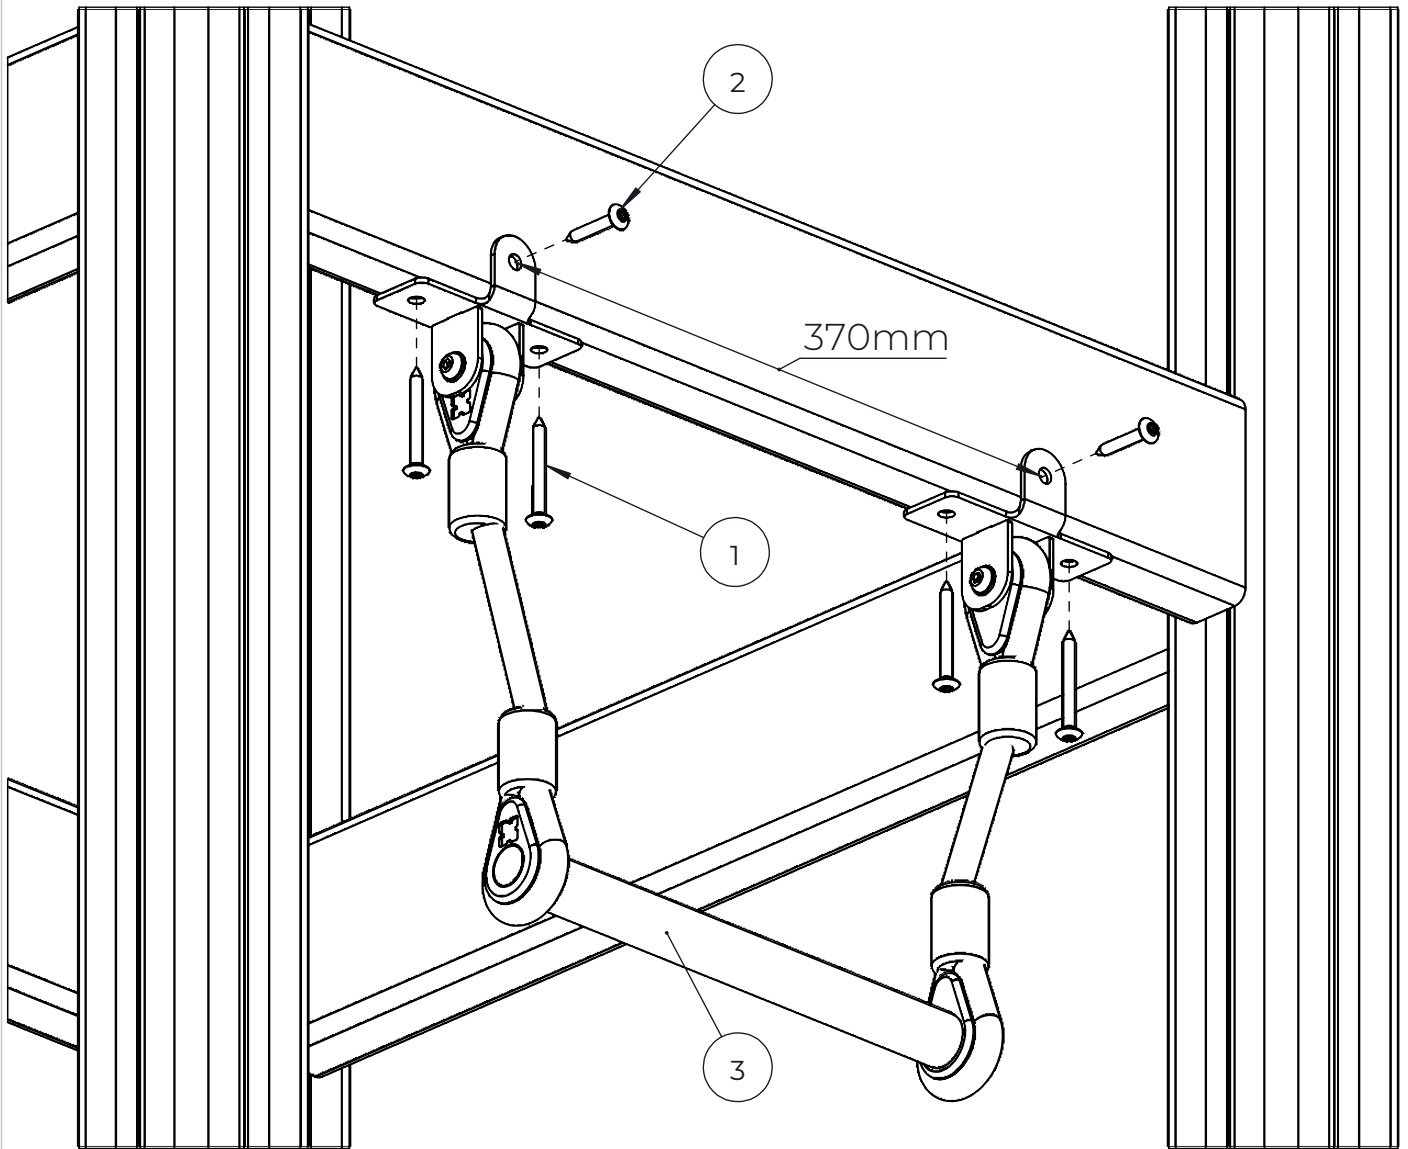

NO.	ITEM CODE			QTY.
1	980123	SPECIAL SCREW	Ø7x60	4
2	980128	SPECIAL SCREW	Ø7x40	2
3	711304	TRAPEZ	-	1

NO.	ITEM CODE			QTY.
1	909519	FOUNDATION PLATE	380 x 380 x 45	1
2	909639	BOLT	M10x25	4
3	909638	WASHER	Ø20 / 10.5	8
4	909637	NUT	M10	4
5	905104	OUTSIDE PLUG	M10	4
6	909511	FOUNDATION TUBE	90x90x650	1