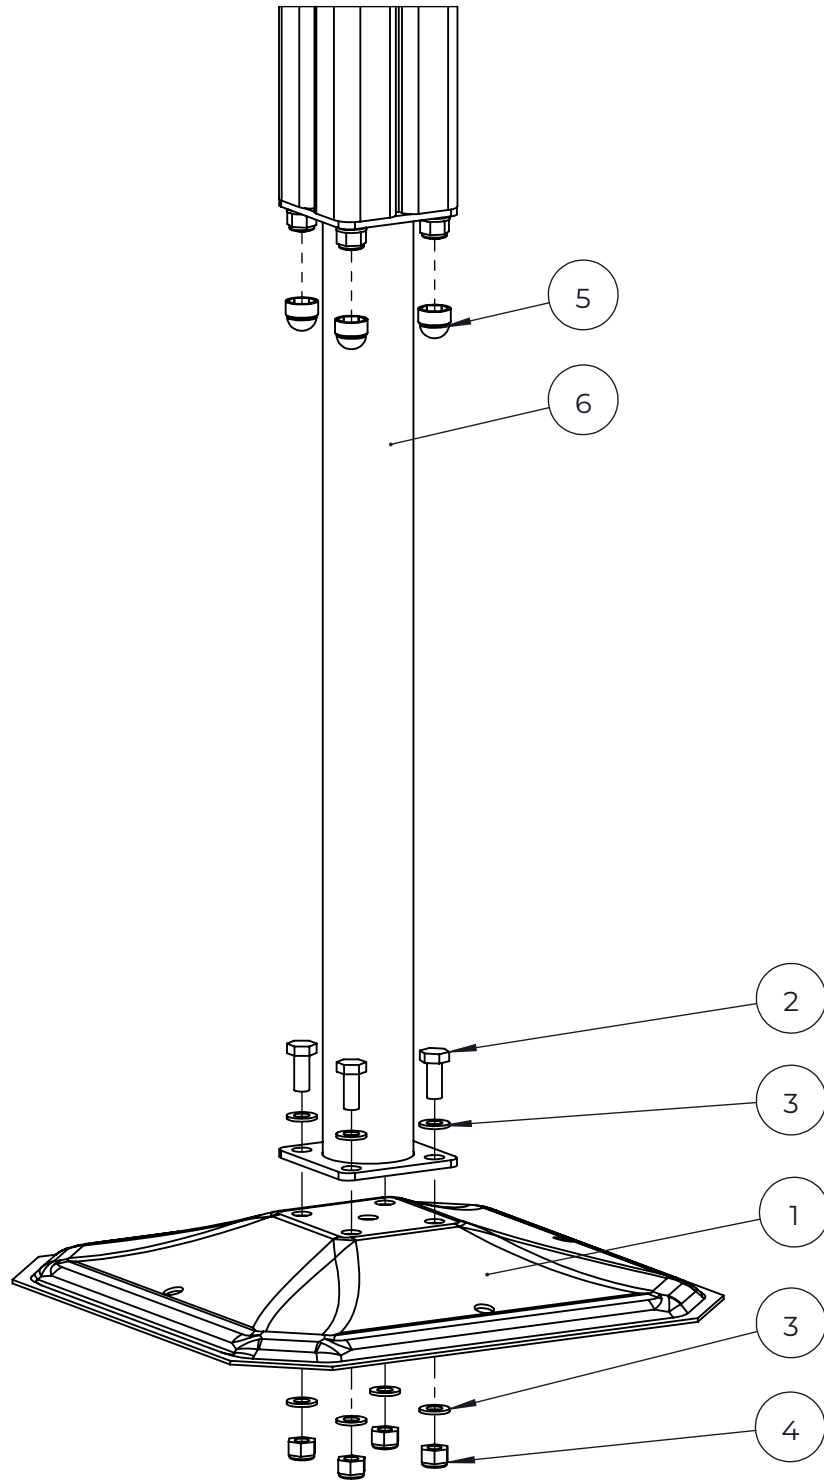

NO.	ITEM CODE			QTY.
1	914905	CHAIN		1
2	712587	PLATE	250x250x10	1
3	909636	SHACKEL	M6x38x24	2
4	906985	ALLEN SCREW	M6x25	2
5	900850	SPECIAL NUT	M6	1
6	909310	ALLEN SCREW	M6 x 16	1

NO.	ITEM CODE			QTY.
1	906630	SCREW	Ø8x60	2
2	711807	TOP HAT	93x93x12	1

NO.	ITEM CODE			QTY.
1	980131	SCREW	Ø6x60	2
2	915379	TOP HAT COVER	67,5x67,6x34	1
3	915378	TOP HAT BASE	95x95x60	1

NO.	ITEM CODE			QTY.
1	702286	PRINTED LABEL	65x65	1
2	980114	SCREW	Ø4x20	4

NO.	ITEM CODE			QTY.
1	702339	PRINTED LABEL	118x78	1
2	980114	SCREW	Ø4x20	4

NO.	ITEM CODE			QTY.
1	707544-001	RAIL	43x124x1775	1
2	909232	SCREW	8x120	2
3	980151	WASHER	Ø16/8.4	2
4	905083	PLASTIC WASHER	Ø32	2
5	905112	PLASTIC CAP	Ø22	2

NO.	ITEM CODE			QTY.
1	711718	ARCH ELEMENT	45x120x1096	1
2	903093	SPECIAL SCREW	Ø8x90	4

NO.	ITEM CODE			QTY.
1	980123	SPECIAL SCREW	Ø7x60	4
2	980128	SPECIAL SCREW	Ø7x40	2
3	711304	TRAPEZ	-	1

NO.	ITEM CODE			QTY.
1	909519	FOUNDATION PLATE	380 x 380 x 45	1
2	909639	BOLT	M10x25	4
3	909638	WASHER	Ø20 / 10.5	8
4	909637	NUT	M10	4
5	905104	OUTSIDE PLUG	M10	4
6	909511	FOUNDATION TUBE	90x90x650	1