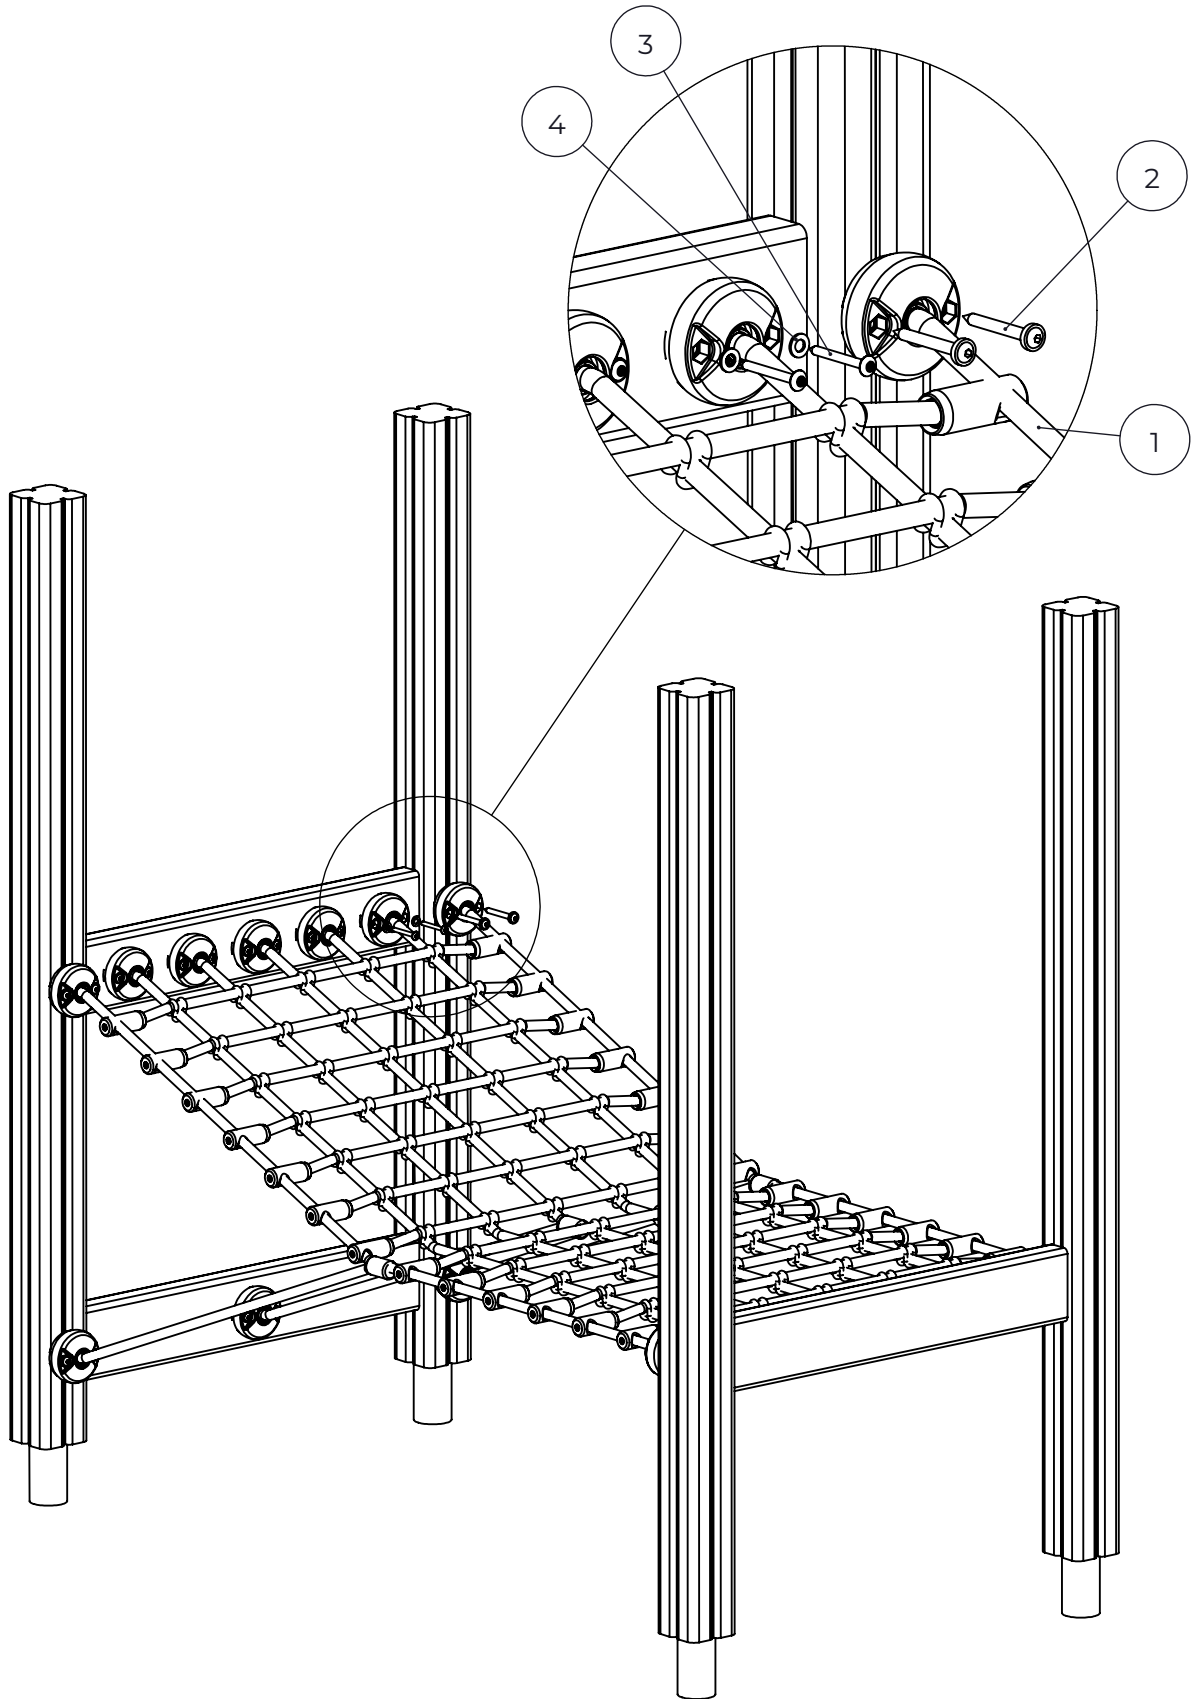

NO.	ITEM CODE			QTY.
1	712356	BOOM	45x120x1518	1
2	903093	SPECIAL SCREW	Ø8x90	4

NO.	ITEM CODE			QTY.
1	713149	BOOM	80M DIAGONAL	1
2	903093	SPECIAL SCREW	Ø8x90	4

NO.	ITEM CODE			QTY.
1	712713	PLATE	20x86x110	1
2	914899	PLATE	-	1
3	980135	SCREW	Ø5x50	2

713251

713250

713249

713248

713247

713246

NO.	ITEM CODE			QTY.
1	706710	SAFETY ROPE	Ø16x618	1
2	980123	SPECIAL SCREW	Ø7x60	4
3	909256	WASHER	Ø16/8.4x1.6	4

NO.	ITEM CODE			QTY.
1	915527	ATTACHMENT PIECE	95x95x204	3
2	909256	WASHER	Ø16/8.4x1.6	9
3	900240	SPECIAL SCREW	Ø8x70	6
4	909850	ALLEN SCREW	M8x25	3
5	909633	NUT	M8	3