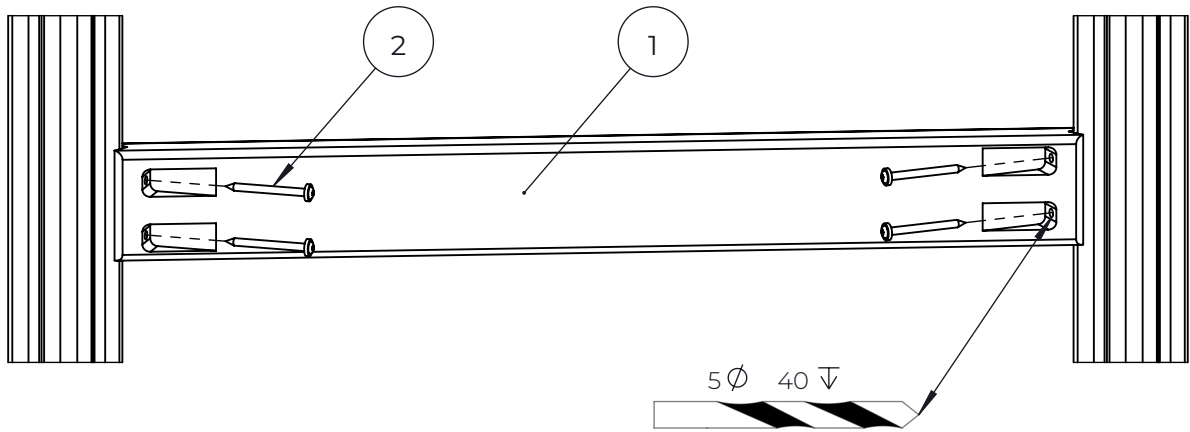

NO.	ITEM CODE			QTY.
1	713149	BOOM	80M DIAGONAL	1
2	903093	SPECIAL SCREW	Ø8x90	4