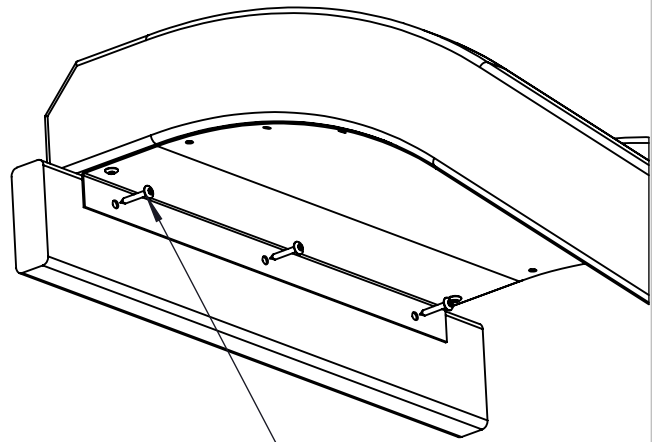

3 x Ø7x40
(980128)