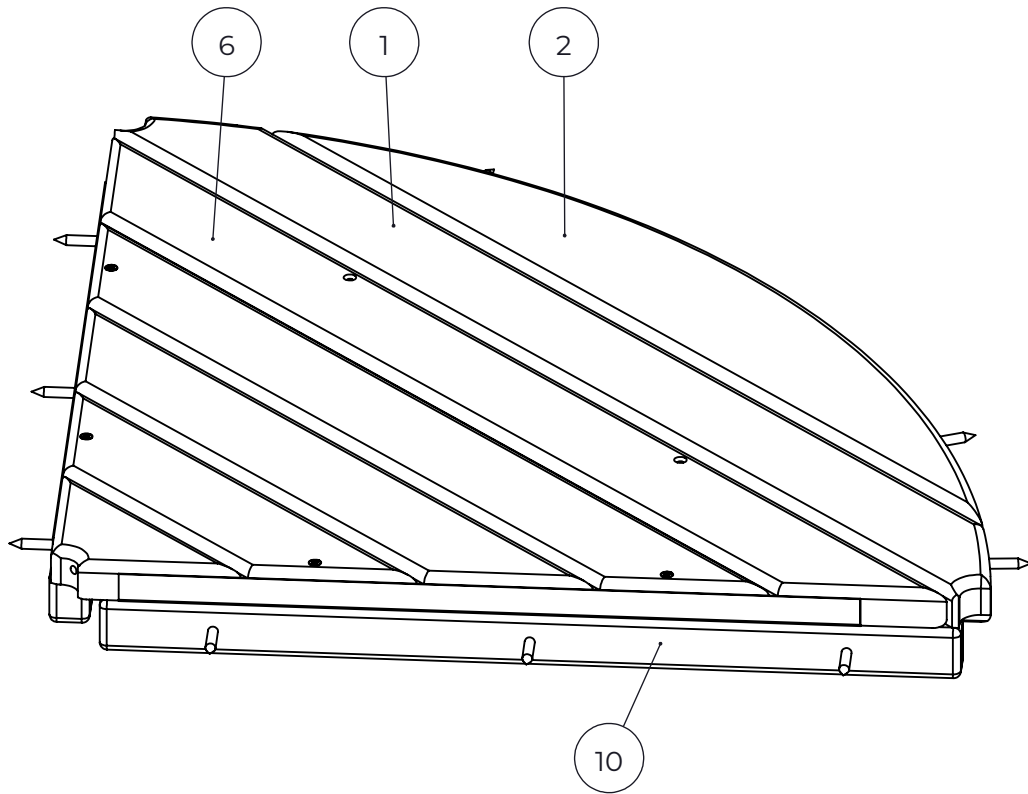

NO.	ITEM CODE			QTY.
1	710453	PLANK	45x95x1023	1
2	710405	PLANK	45x133x870	1
3	710466	PLATE	10x50x280	1
4	980129	SCREW	Ø5x35	6
5	980101	COUNTERSUNK SCREW	Ø4,5 x 70	4
6	712956	FLOOR ELEMENT	32x714x714	1
7	903093	SPECIAL SCREW	Ø8x90	4
8	900240	SPECIAL SCREW	Ø8x70	6
9	909567	PIN	Ø10 X 75	2
10	709709	STRIP	32x45x685	2