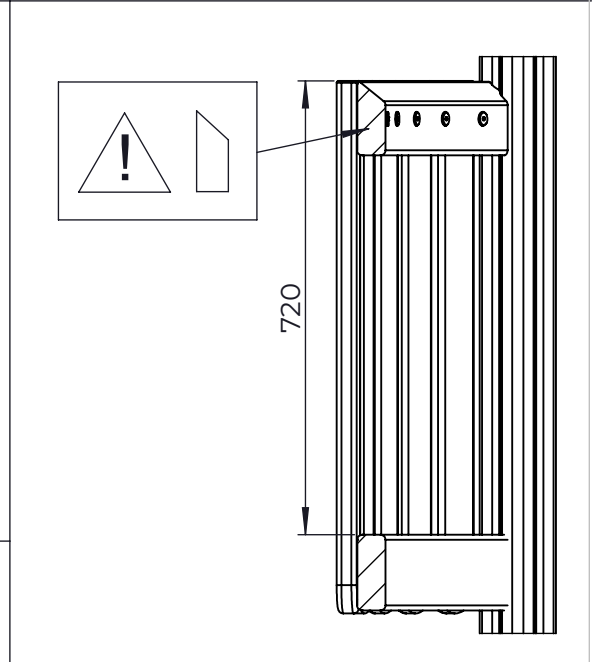

NO.	ITEM CODE			QTY.
1	712356	BOOM	45x120x1518	1
2	903093	SPECIAL SCREW	Ø8x90	4

NO.	ITEM CODE			QTY.
1	713149	BOOM	80M DIAGONAL	1
2	903093	SPECIAL SCREW	Ø8x90	4

NO.	ITEM CODE			QTY.
1	712713	PLATE	20x86x110	1
2	914899	PLATE	-	1
3	980135	SCREW	Ø5x50	2

713251

713250

713249

713248

713247

713246

NO.	ITEM CODE			QTY.
1	706710	SAFETY ROPE	Ø16x618	1
2	980123	SPECIAL SCREW	Ø7x60	4
3	909256	WASHER	Ø16/8.4x1.6	4

NO.	ITEM CODE			QTY.
1	915527	ATTACHMENT PIECE	95x95x204	3
2	909256	WASHER	Ø16/8.4x1.6	9
3	900240	SPECIAL SCREW	Ø8x70	6
4	909850	ALLEN SCREW	M8x25	3
5	909633	NUT	M8	3

NO.	ITEM CODE			QTY.
1	707425	NET	160M	1
2	900240	SPECIAL SCREW	Ø8x70	12
3	980123	SPECIAL SCREW	Ø7x60	22
4	909256	WASHER	Ø16/8.4x1.6	22

NO.	ITEM CODE			QTY.
1	710471	LATH	32x95x845	6
2	911808	COUNTERSUNK SCREW	M8x70	8
3	914858	SPECIAL NUT	M8x12	8
4	903533	PEITETULPPA	Ø9	8
5	906630	SCREW	Ø8x60	4

NO.	ITEM CODE			QTY.
1	707133	PLATE	10x80x745	2
2	901879	CLAMP		2
3	980128	SPECIAL SCREW	Ø7x40	6
4	909210	BOLT	M8x40	4
5	905051	WASHER	Ø24/8.4	4
6	901868	BAR		2
7	901115	U-BOLT		4
8	909256	WASHER	Ø16/8.4x1.6	8
9	980160	NUT	M8	8