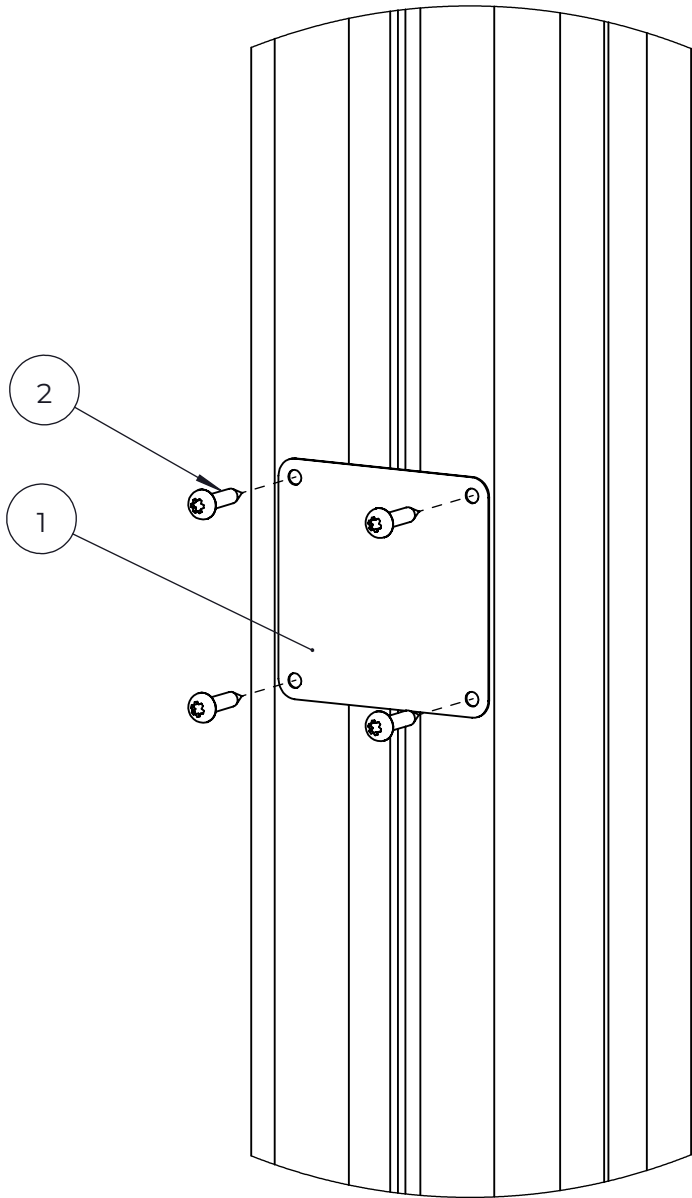

NO.	ITEM CODE			QTY.
1	702286	PRINTED LABEL	65x65	1
2	980114	SCREW	Ø4x20	4