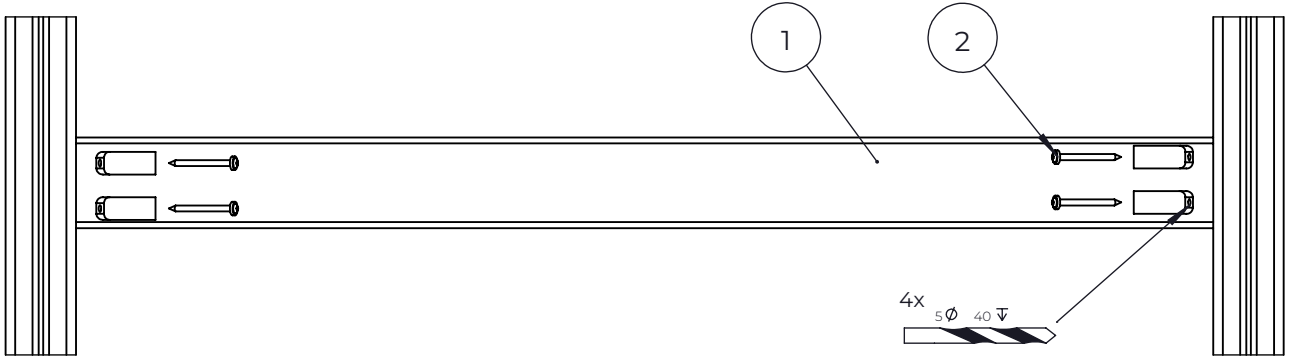

NO.	ITEM CODE			QTY.
1	712356	BOOM	45x120x1518	1
2	903093	SPECIAL SCREW	Ø8x90	4