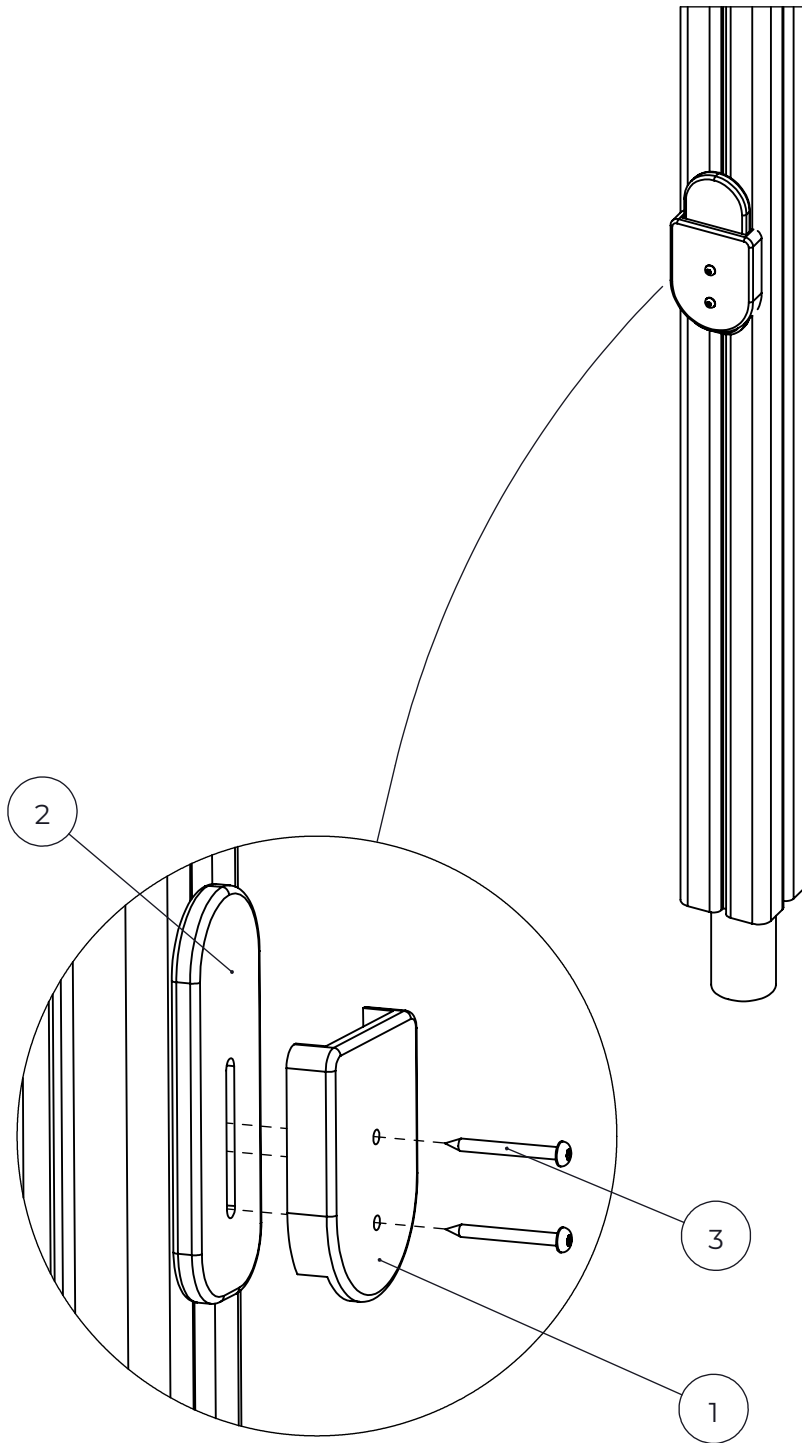

NO.	ITEM CODE			QTY.
1	712956-001	FLOOR ELEMENT	32x714x714	1
2	706508-001	STRIP	32x45x650	3
3	900240	SPECIAL SCREW	Ø8x70	9
4	980101	SCREW	Ø4.5x70	6

NO.	ITEM CODE			QTY.
1	712942	BOOM	45x120x1030	1
2	907724	ATTACHMENT FLANGE	3x115x110	2
3	909866	ALLEN SCREW	M8x60	4
4	905083	PLASTIC WASHER	Ø32	4
5	909256	WASHER	Ø16/8.4x1.6	4
6	980160	NUT	M8	4
7	905112	PLASTIC CAP	all models	4
8	900240	SPECIAL SCREW	Ø8x70	4

NO.	ITEM CODE			QTY.
1	712356	BOOM	45x120x1518	1
2	903093	SPECIAL SCREW	Ø8x90	4

NO.	ITEM CODE			QTY.
1	713149	BOOM	80M DIAGONAL	1
2	903093	SPECIAL SCREW	Ø8x90	4

NO.	ITEM CODE			QTY.
1	712713	PLATE	20x86x110	1
2	914899	PLATE	-	1
3	980135	SCREW	Ø5x50	2