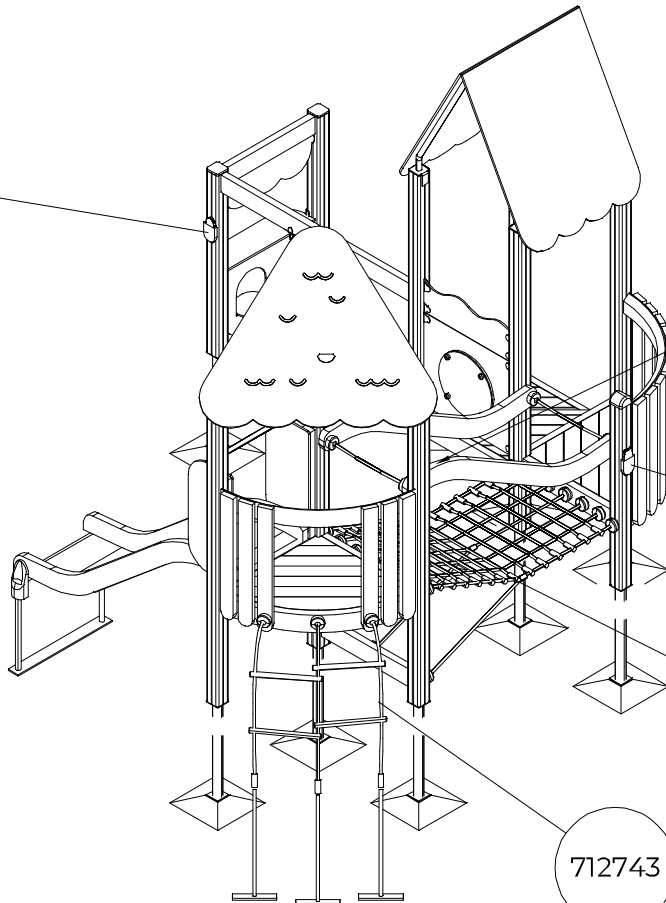

C

D

713246

Max Falling Height

713247

712743

713350

NO.	ITEM CODE			QTY.
1	711709	PLATE	12x343x747	2
2	914171	RAIL	Ø34x598	1
3	909876	ALLEN SCREW	M8x40	2
4	903093	SPECIAL SCREW	Ø8x90	2
5	980128	SPECIAL SCREW	Ø7x40	8
6	999561	THREAD GLUE HARD	10 g	1