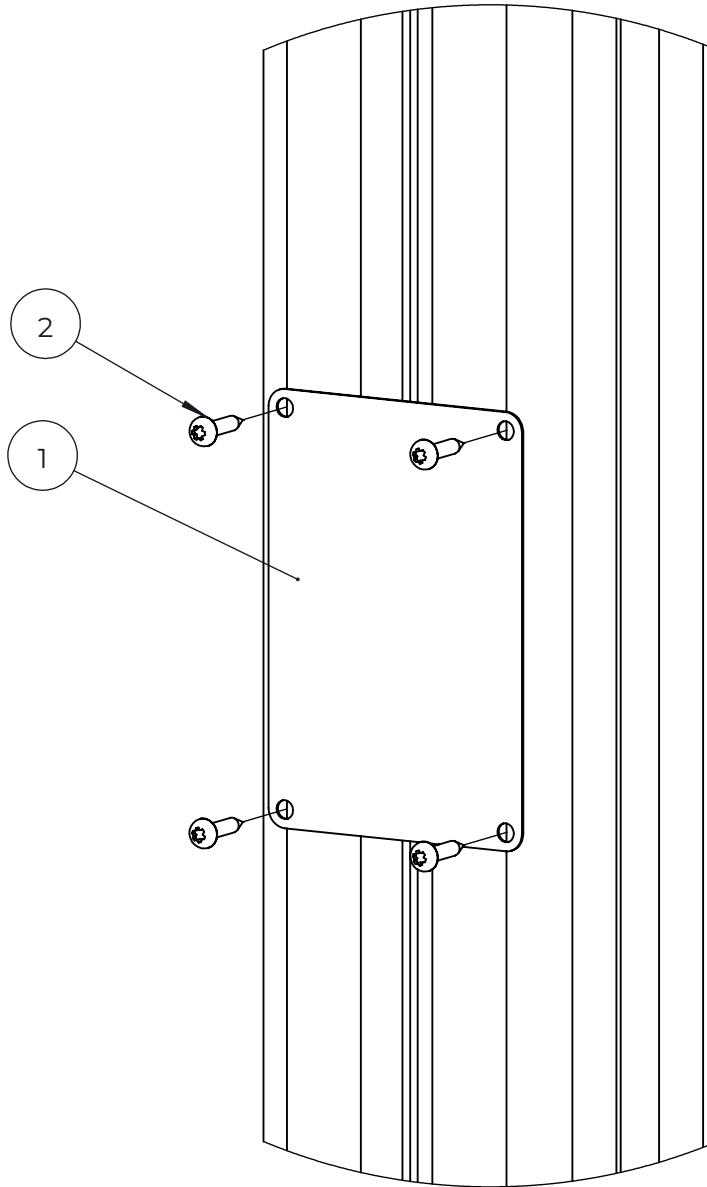

NO.	ITEM CODE			QTY.
1	702339	PRINTED LABEL	118x78	1
2	980114	SCREW	Ø4x20	4