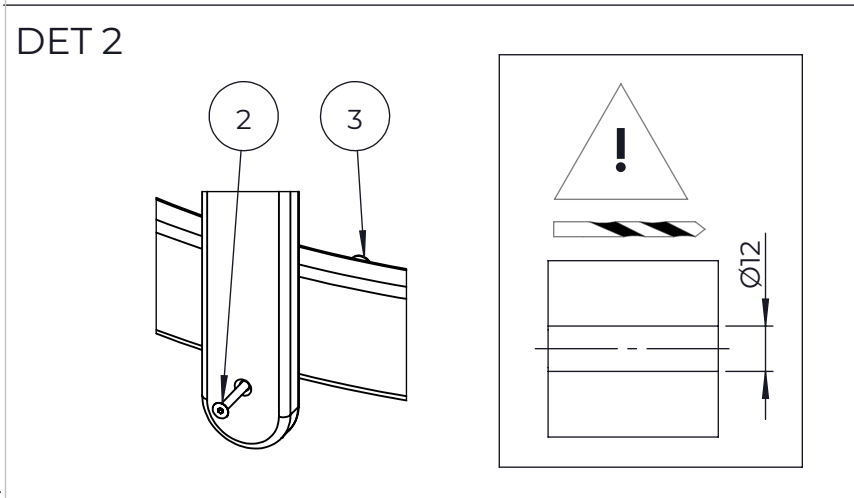

NO.	ITEM CODE			QTY.
1	710471	LATH	32x95x845	6
2	911808	COUNTERSUNK SCREW	M8x70	8
3	914858	SPECIAL NUT	M8x12	8
4	903533	PEITETULPPA	Ø9	8
5	906630	SCREW	Ø8x60	4