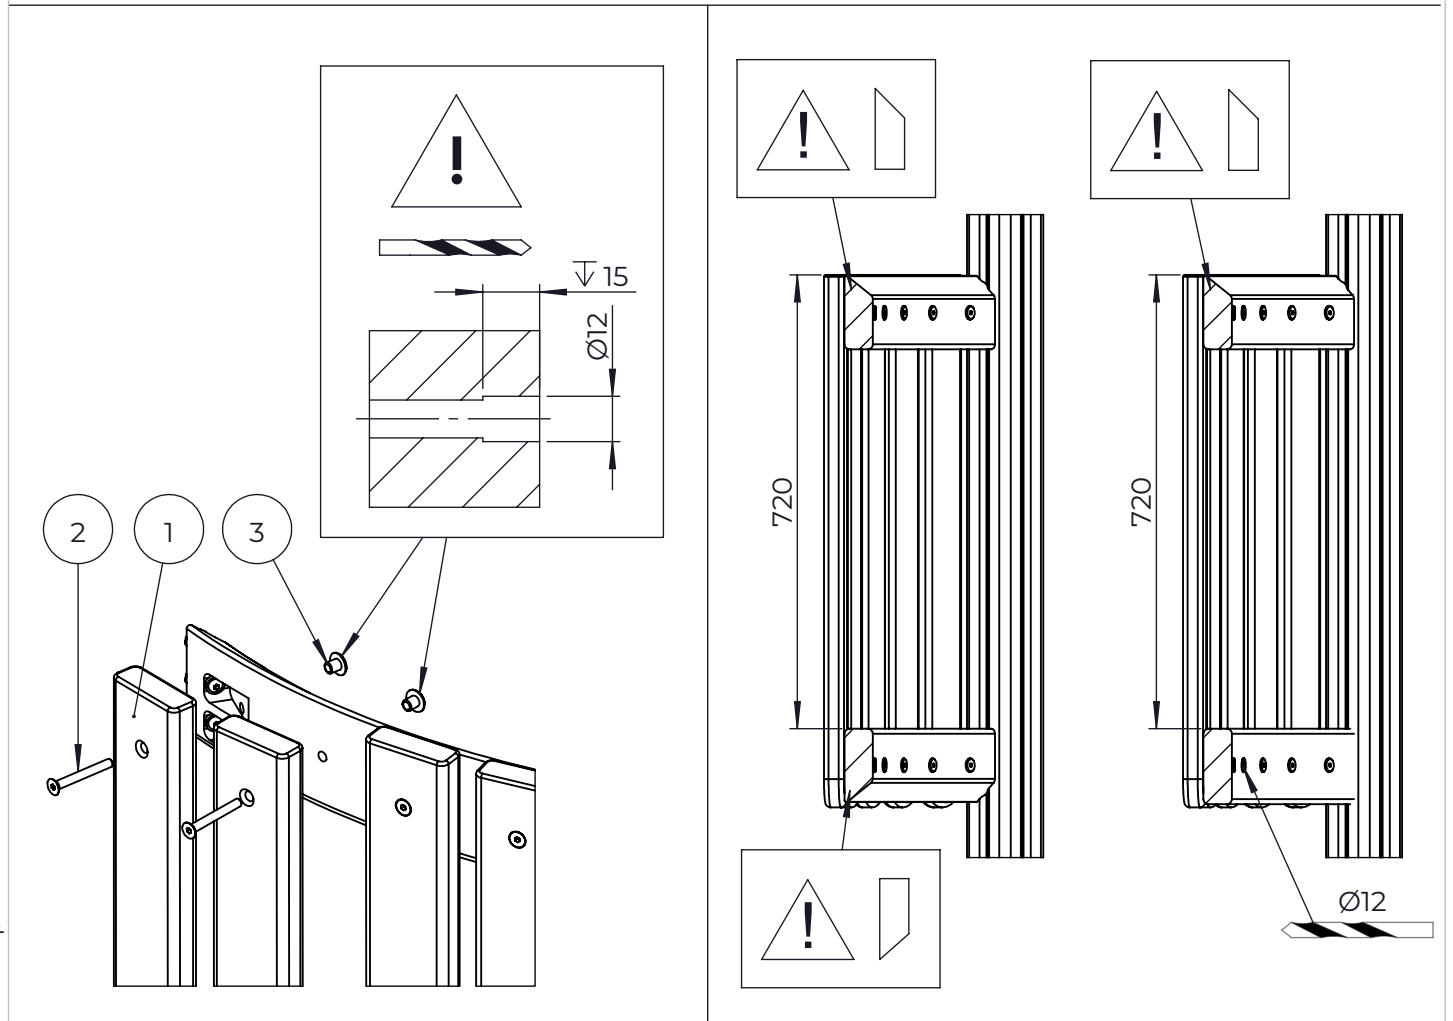

NO.	ITEM CODE			QTY.
1	710471	LATH	32x95x845	10
2	911808	COUNTERSUNK SCREW	M8x70	20
3	914858	SPECIAL NUT	M8x12	20