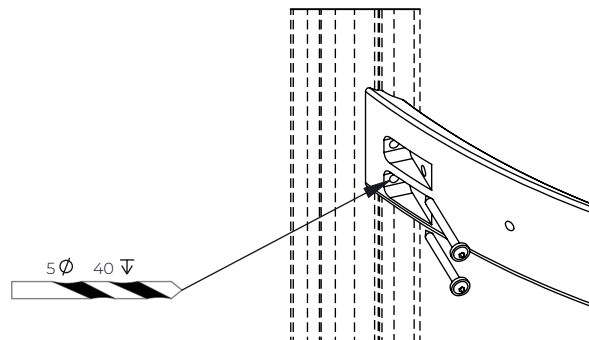

NO.	ITEM CODE			QTY.
1	710469	ARCH ELEMENT	45x120x1096	1
2	903093	SPECIAL SCREW	Ø8x90	4