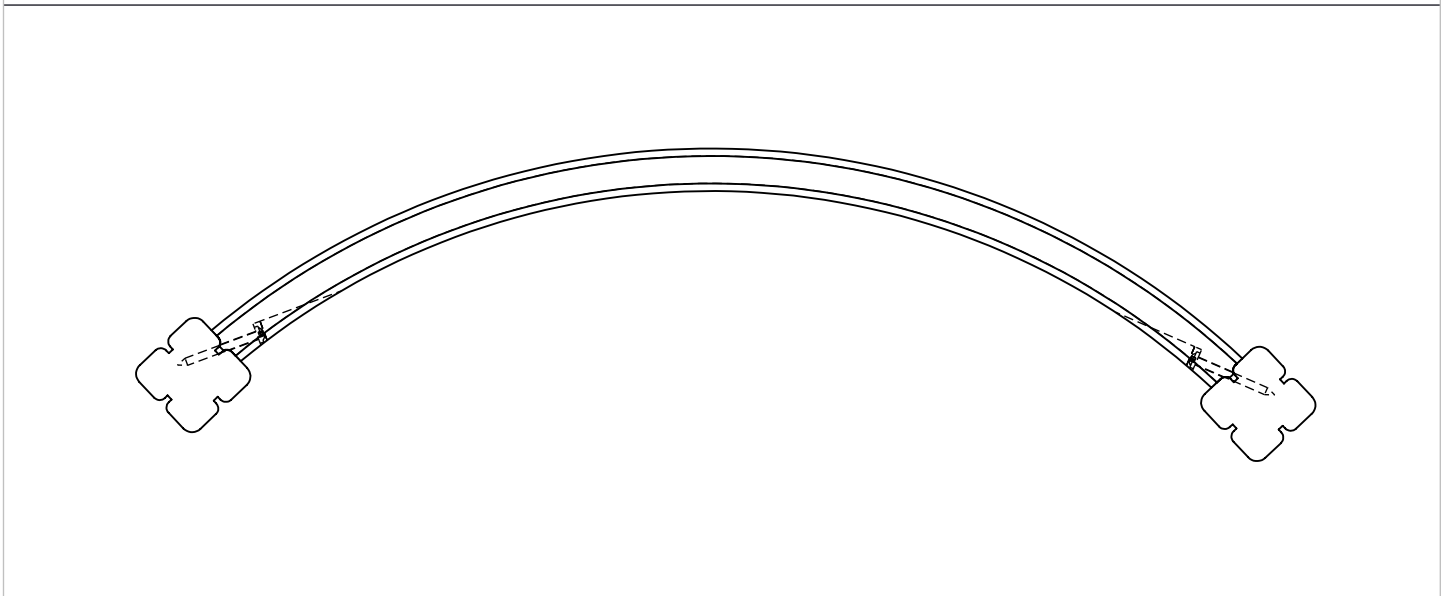

NO.	ITEM CODE			QTY.
1	711718	ARCH ELEMENT	45x120x1096	1
2	903093	SPECIAL SCREW	Ø8x90	4