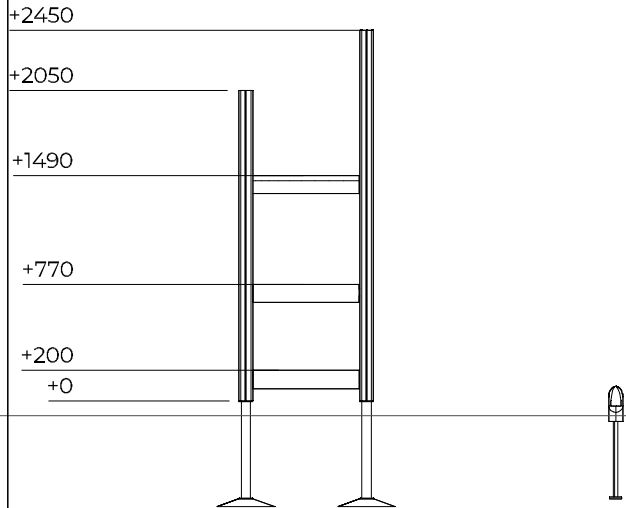

C

D

713246

Max Falling Height

713247

712743

713350

NO.	ITEM CODE			QTY.
1	711709	PLATE	12x343x747	2
2	914171	RAIL	Ø34x598	1
3	909876	ALLEN SCREW	M8x40	2
4	903093	SPECIAL SCREW	Ø8x90	2
5	980128	SPECIAL SCREW	Ø7x40	8
6	999561	THREAD GLUE HARD	10 g	1