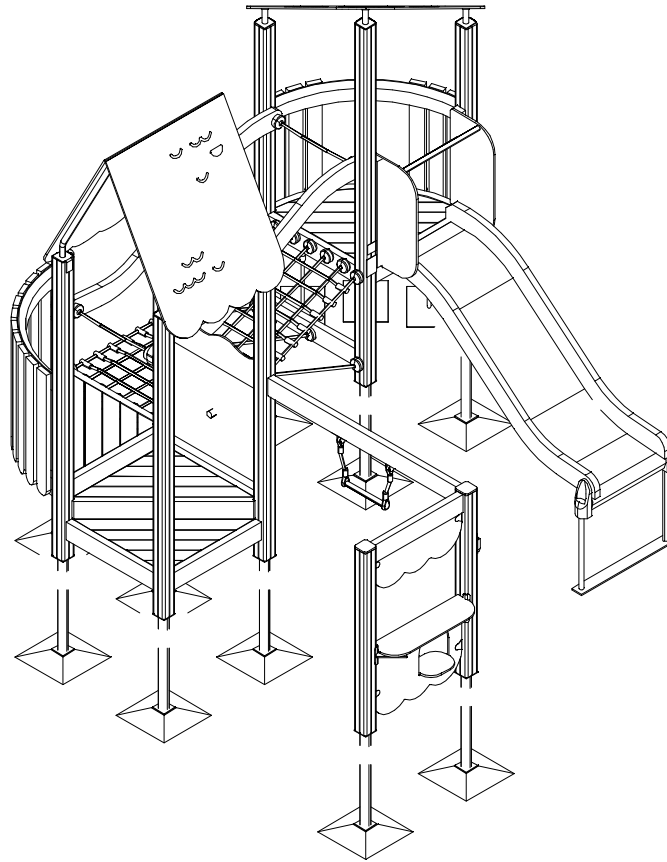

C

D

713246

Max Falling Height

713247

712743

713350

NO.	ITEM CODE			QTY.
1	711709	PLATE	12x343x747	2
2	914171	RAIL	Ø34x598	1
3	909876	ALLEN SCREW	M8x40	2
4	903093	SPECIAL SCREW	Ø8x90	2
5	980128	SPECIAL SCREW	Ø7x40	8
6	999561	THREAD GLUE HARD	10 g	1