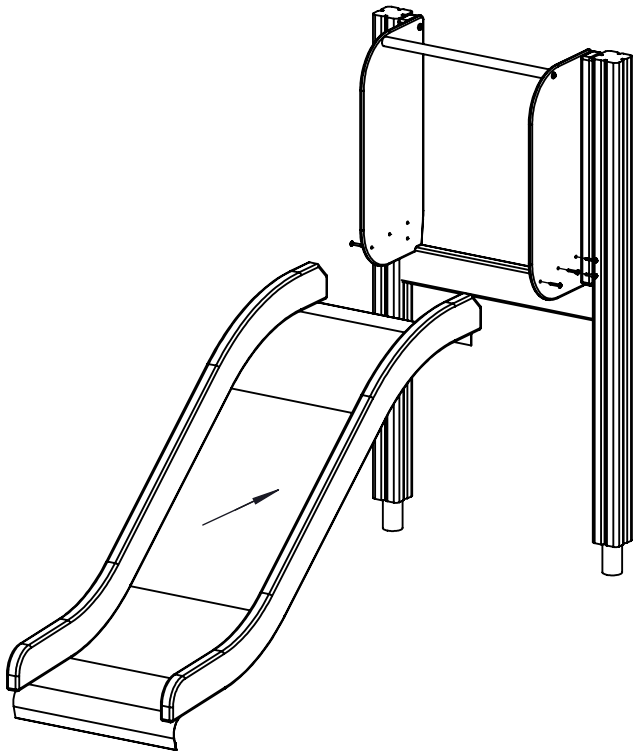

3 x Ø7x40
(980128)