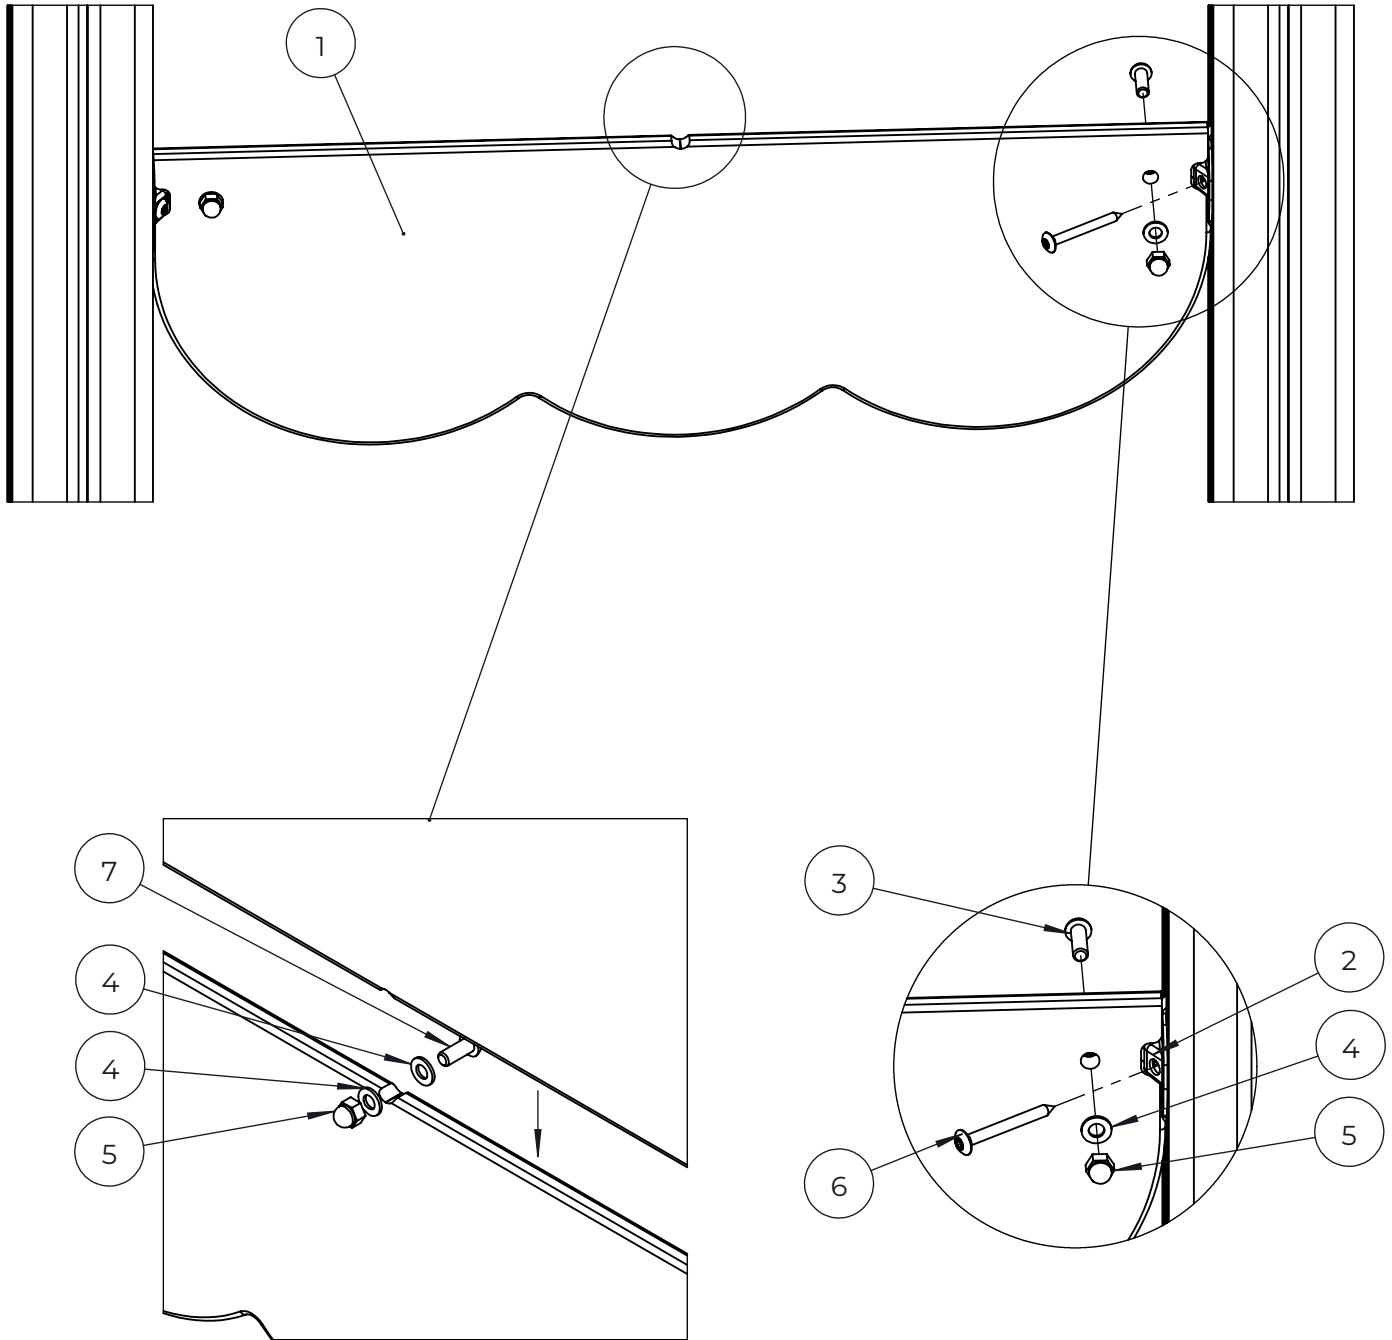

NO.	ITEM CODE			QTY.
1	712356	BOOM	45x120x1518	1
2	903093	SPECIAL SCREW	Ø8x90	4

NO.	ITEM CODE			QTY.
1	713149	BOOM	80M DIAGONAL	1
2	903093	SPECIAL SCREW	Ø8x90	4

NO.	ITEM CODE			QTY.
1	712713	PLATE	20x86x110	1
2	914899	PLATE	-	1
3	980135	SCREW	Ø5x50	2

713251

713250

713249

713248

713247

713246

NO.	ITEM CODE			QTY.
1	706710	SAFETY ROPE	Ø16x618	1
2	980123	SPECIAL SCREW	Ø7x60	4
3	909256	WASHER	Ø16/8.4x1.6	4

NO.	ITEM CODE			QTY.
1	915527	ATTACHMENT PIECE	95x95x204	3
2	909256	WASHER	Ø16/8.4x1.6	9
3	900240	SPECIAL SCREW	Ø8x70	6
4	909850	ALLEN SCREW	M8x25	3
5	909633	NUT	M8	3

NO.	ITEM CODE			QTY.
1	711676	PLATE	12x230x702	1
2	903176	CLAMP		2
3	909850	ALLEN SCREW	M8x25	2
4	909256	WASHER	Ø16/8.4x1.6	4
5	909633	NUT	M8	3
6	980123	SPECIAL SCREW	Ø7x60	2
7	905827	ALLEN SCREW	M8x20	1

NO.	ITEM CODE			QTY.
1	707133	PLATE	10x80x745	2
2	901879	CLAMP		2
3	980128	SPECIAL SCREW	Ø7x40	6
4	909210	BOLT	M8x40	4
5	905051	WASHER	Ø24/8.4	4
6	901868	BAR		2
7	901115	U-BOLT		4
8	909256	WASHER	Ø16/8.4x1.6	8
9	980160	NUT	M8	8