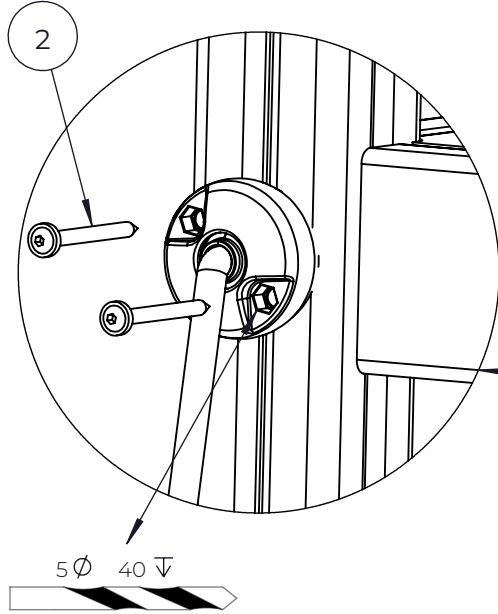

NO.	ITEM CODE			QTY.
1	712741	CLIMBING ELEMENT	+870	1
2	903093	SPECIAL SCREW	Ø8x90	4
3	909867	ALLEN SCREW	M8x70	2
4	909633	NUT	M8	2
5	980152	WASHER	Ø24/8.4x2	2