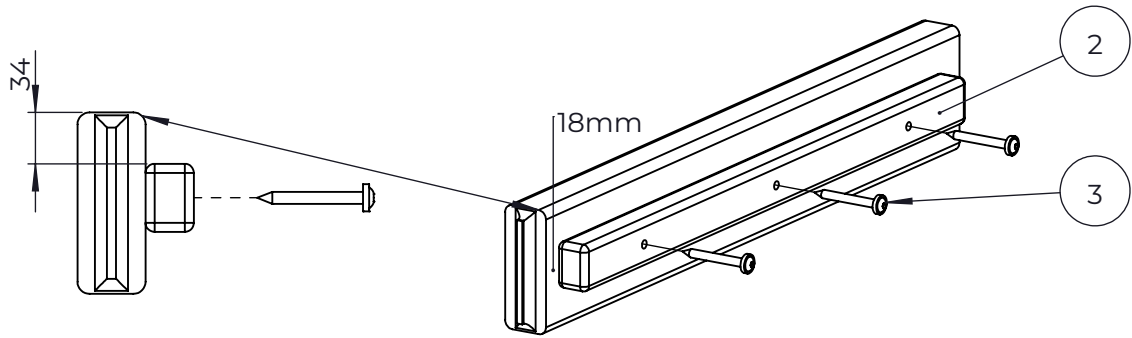

NO.	ITEM CODE			QTY.
1	712956-001	FLOOR ELEMENT	32x714x714	1
2	706508-001	STRIP	32x45x650	3
3	900240	SPECIAL SCREW	Ø8x70	9
4	980101	SCREW	Ø4.5x70	6