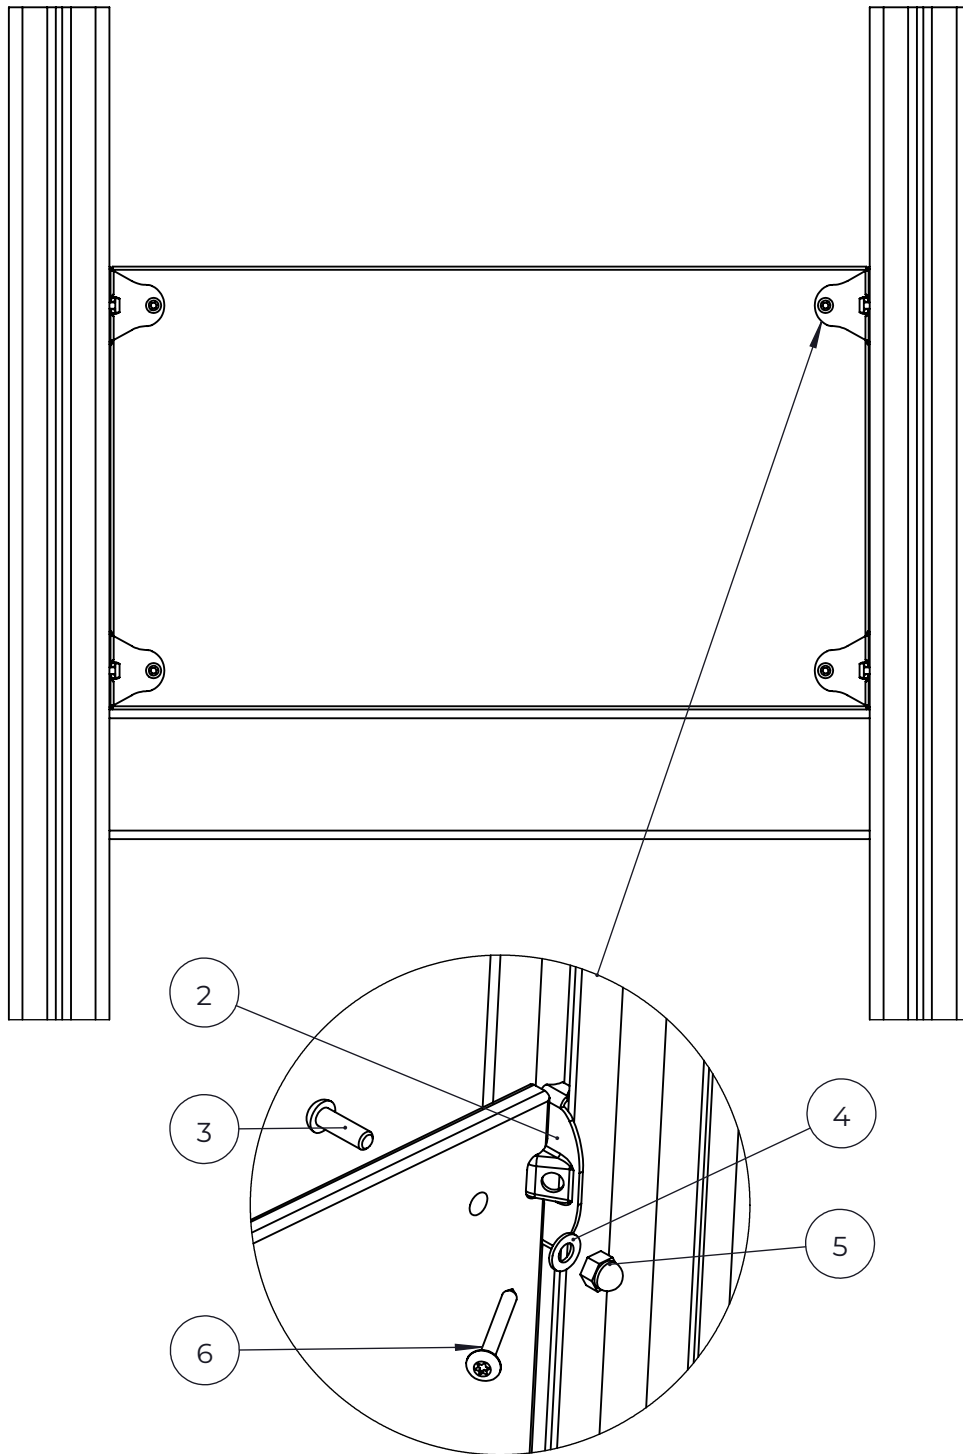

NO.	ITEM CODE			QTY.
2	903176	CLAMP		4
3	909850	ALLEN SCREW	M8x25	4
4	909256	WASHER	Ø16/8.4x1.6	4
5	909633	NUT	M8	4
6	980123	SPECIAL SCREW	Ø7x60	4