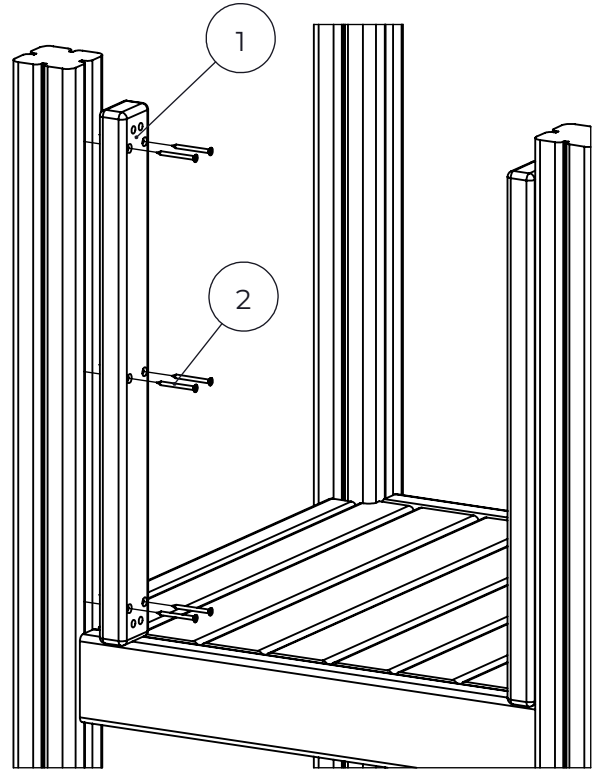

C

D

713246

Max Falling Height

713247

712743

713350

NO.	ITEM CODE			QTY.
1	711709	PLATE	12x343x747	2
2	914171	RAIL	Ø34x598	1
3	909876	ALLEN SCREW	M8x40	2
4	903093	SPECIAL SCREW	Ø8x90	2
5	980128	SPECIAL SCREW	Ø7x40	8
6	999561	THREAD GLUE HARD	10 g	1