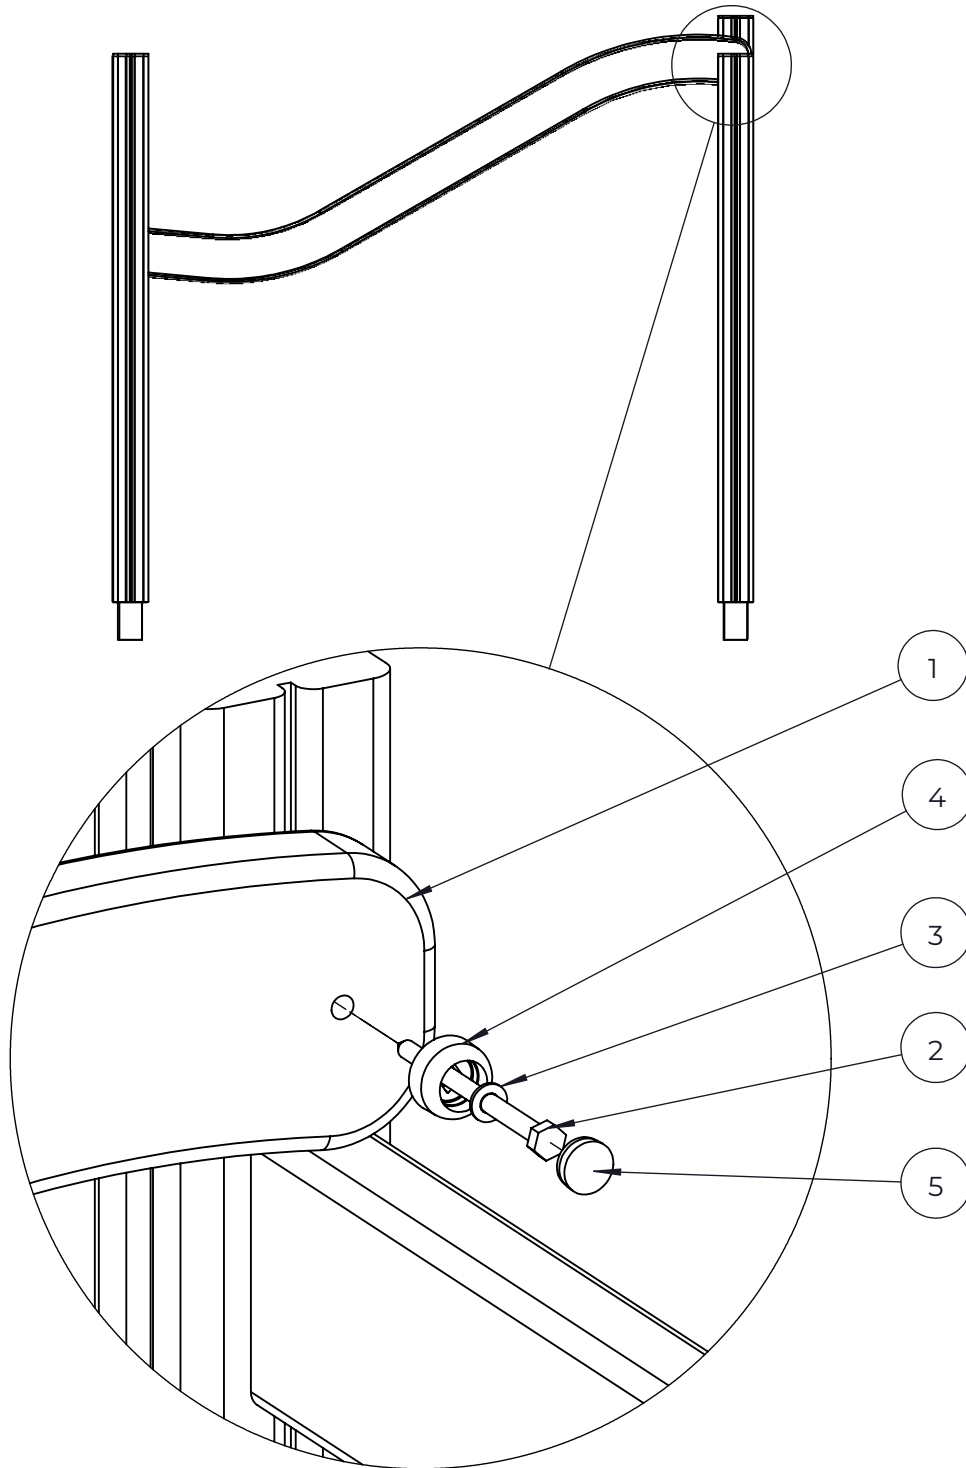

NO.	ITEM CODE			QTY.
1	707544-001	RAIL	43x124x1775	1
2	909232	SCREW	8x120	2
3	980151	WASHER	Ø16/8.4	2
4	905083	PLASTIC WASHER	Ø32	2
5	905112	PLASTIC CAP	Ø22	2