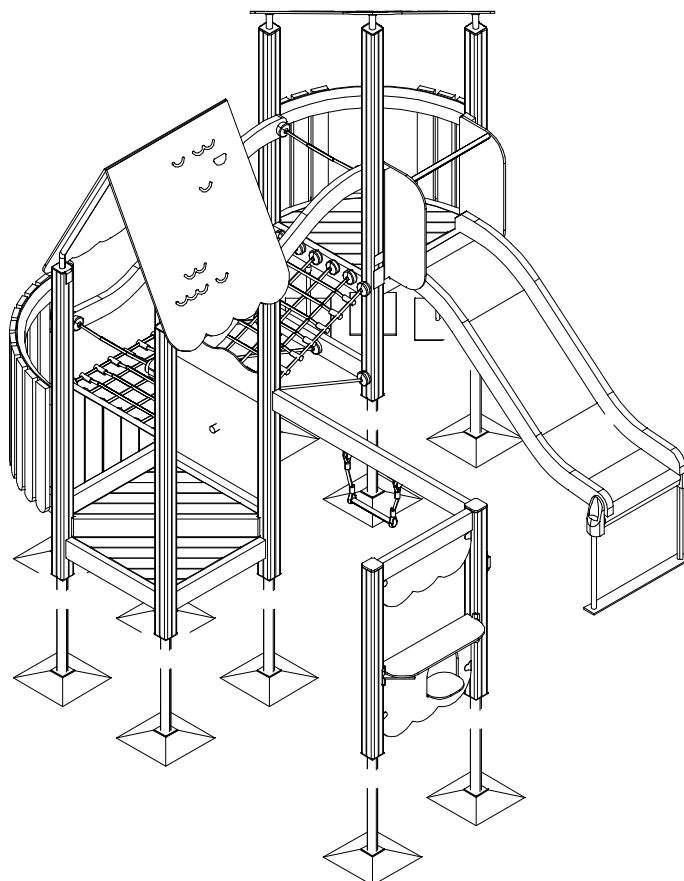

LAPPSET®

PRIME

ASENNUSOHJE
MONTERINGSANSVISNING
INSTALLATION INSTRUCTION
AUFBAUANLEITUNG
NOTICE D'INSTALLATION

DATE: 19.2.2026

F24104M