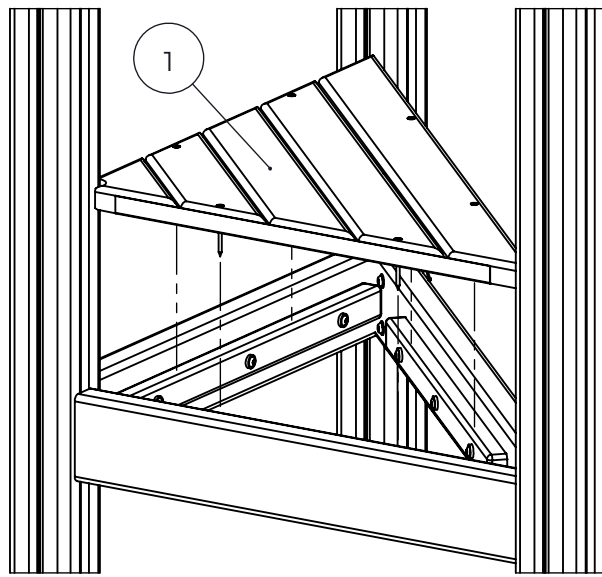

NO.	ITEM CODE			QTY.
1	712956-001	FLOOR ELEMENT	32x714x714	1
2	706508-001	STRIP	32x45x650	3
3	900240	SPECIAL SCREW	Ø8x70	9
4	980101	SCREW	Ø4.5x70	6