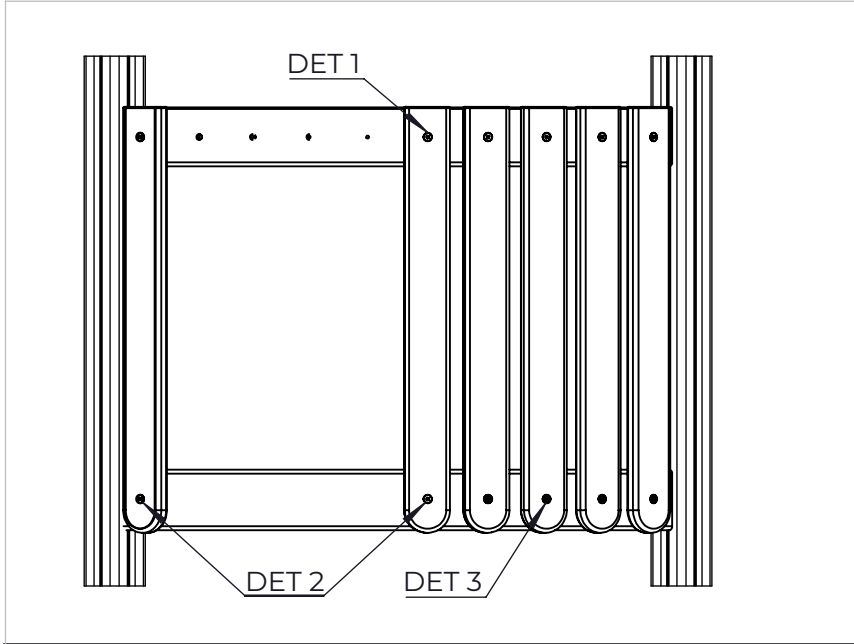

NO.	ITEM CODE			QTY.
1	710471	LATH	32x95x845	6
2	911808	COUNTERSUNK SCREW	M8x70	8
3	914858	SPECIAL NUT	M8x12	8
4	903533	PEITETULPPA	Ø9	8
5	906630	SCREW	Ø8x60	4