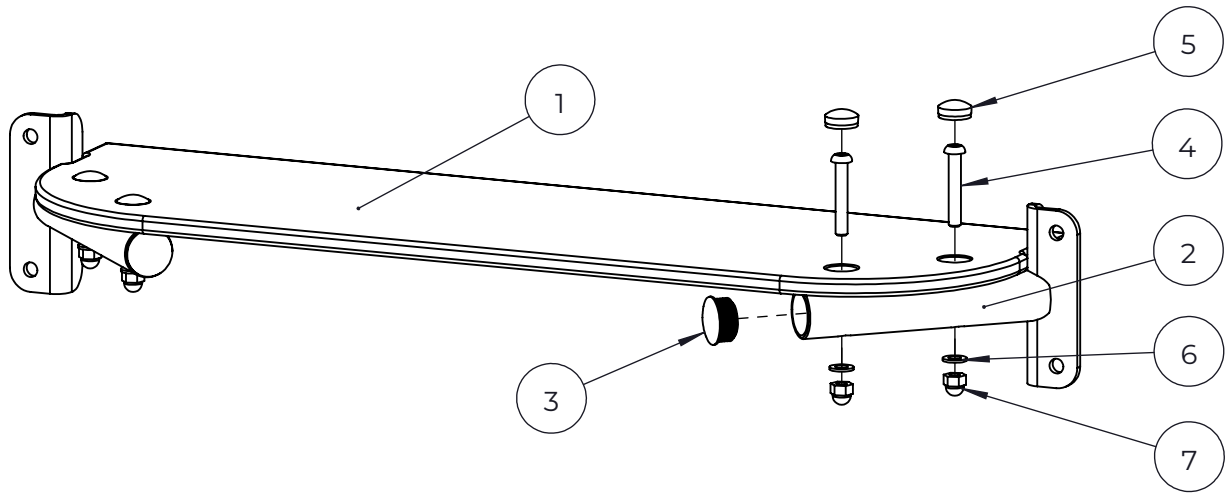

NO.	ITEM CODE			QTY.
1	712325	TABLE	12x206x702	1
2	914513	SUPPORT	120x48x189	2
3	905103	INSIDE PLUG	PT-28/32-H	2
4	900498	ALLEN SCREW	M8x50	4
5	905112	PLASTIC CAP	Ø22	4
6	909256	WASHER	Ø16/8.4x1.6	8
7	909633	NUT	M8	4
8	900240	SPECIAL SCREW	Ø8x70	4