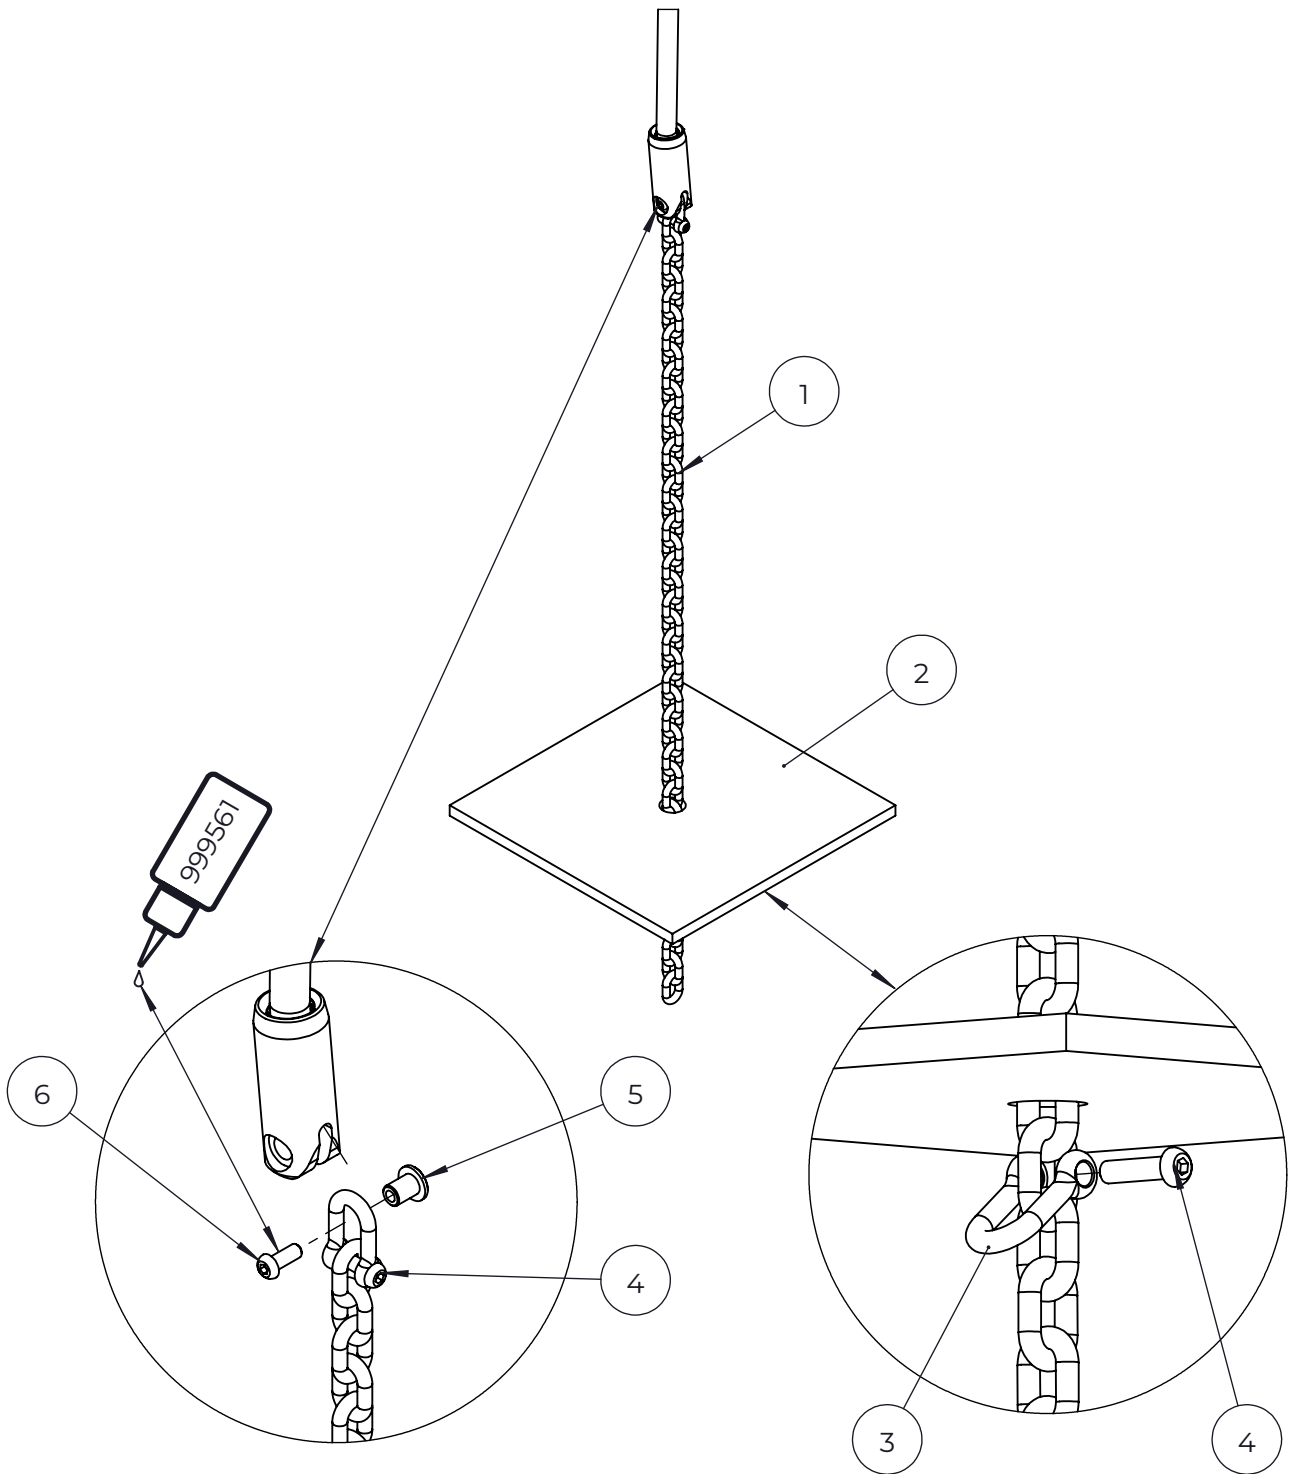

NO.	ITEM CODE			QTY.
1	712079	BOOM	45x120x715	1
2	903093	SPECIAL SCREW	Ø8x90	4

NO.	ITEM CODE			QTY.
1	909519	FOUNDATION PLATE	380 x 380 x 45	1
2	901916	FOUNDATION TUBE	Ø33.7x650	1
3	900350	WASHER	Ø18/6.4	1
4	909214	BOLT	M12x50	1

NO.	ITEM CODE			QTY.
1	900240	SPECIAL SCREW	Ø8x70	2
2	914264	STREAMER	30x217x260	1
3	980152	WASHER	Ø24/8.4x2	2

NO.	ITEM CODE			QTY.
1	914905	CHAIN		1
2	712587	PLATE	250x250x10	1
3	909636	SHACKEL	M6x38x24	2
4	906985	ALLEN SCREW	M6x25	2
5	900850	SPECIAL NUT	M6	1
6	909310	ALLEN SCREW	M6 x 16	1