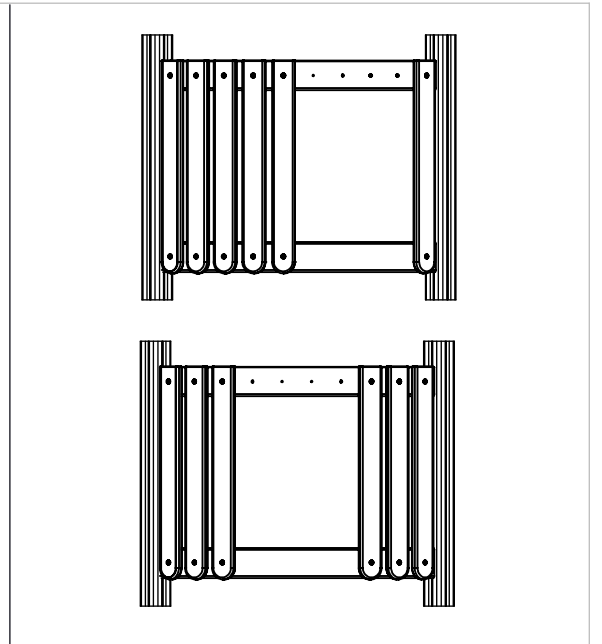

NO.	ITEM CODE			QTY.
1	710471	LATH	32x95x845	6
2	911808	COUNTERSUNK SCREW	M8x70	8
3	914858	SPECIAL NUT	M8x12	8
4	903533	PEITETULPPA	Ø9	8
5	906630	SCREW	Ø8x60	4