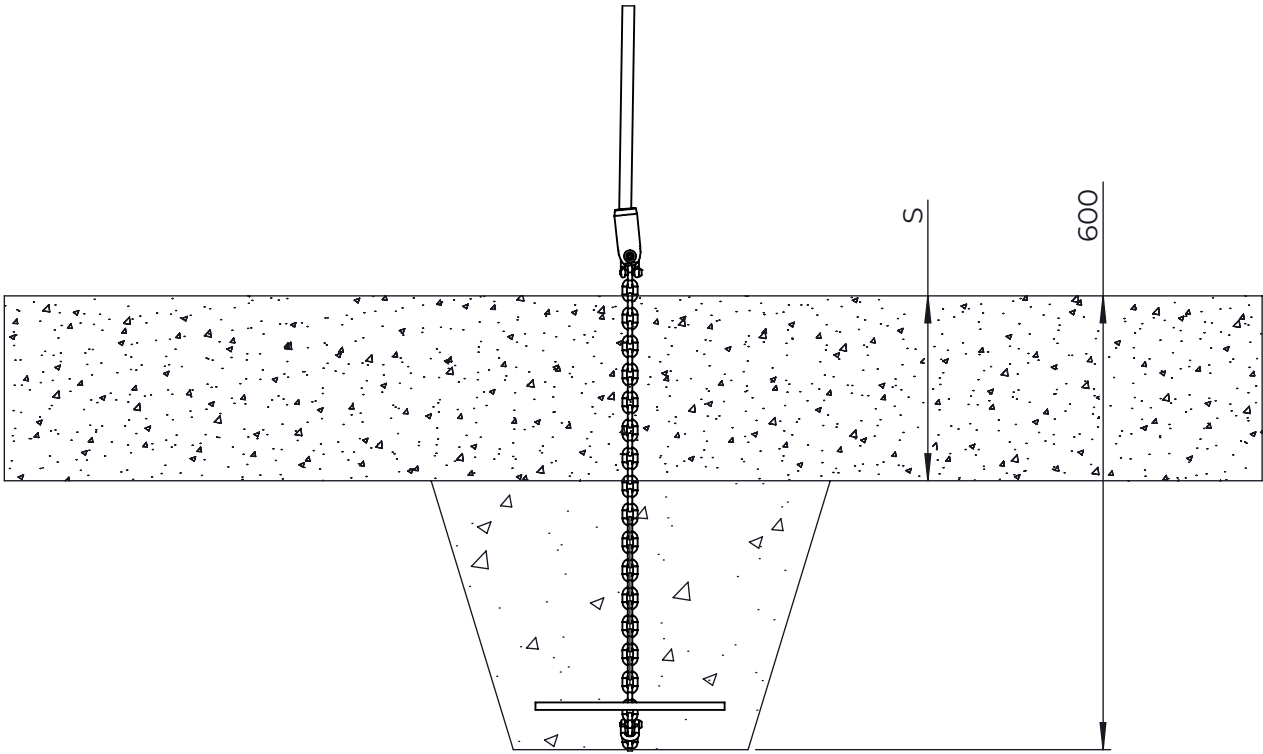

NO.	ITEM CODE			QTY.
1	712079	BOOM	45x120x715	1
2	903093	SPECIAL SCREW	Ø8x90	4

NO.	ITEM CODE			QTY.
1	909519	FOUNDATION PLATE	380 x 380 x 45	1
2	901916	FOUNDATION TUBE	Ø33.7x650	1
3	900350	WASHER	Ø18/6.4	1
4	909214	BOLT	M12x50	1

NO.	ITEM CODE			QTY.
1	900240	SPECIAL SCREW	Ø8x70	2
2	914264	STREAMER	30x217x260	1
3	980152	WASHER	Ø24/8.4x2	2

NO.	ITEM CODE			QTY.
1	914905	CHAIN		1
2	712587	PLATE	250x250x10	1
3	909636	SHACKEL	M6x38x24	2
4	906985	ALLEN SCREW	M6x25	2
5	900850	SPECIAL NUT	M6	1
6	909310	ALLEN SCREW	M6 x 16	1