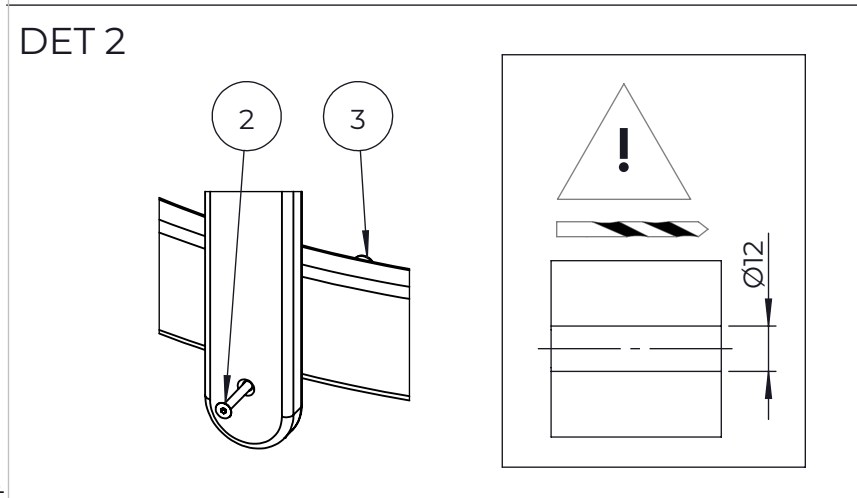

NO.	ITEM CODE			QTY.
1	710471	LATH	32x95x845	6
2	911808	COUNTERSUNK SCREW	M8x70	8
3	914858	SPECIAL NUT	M8x12	8
4	903533	PEITETULPPA	Ø9	8
5	906630	SCREW	Ø8x60	4