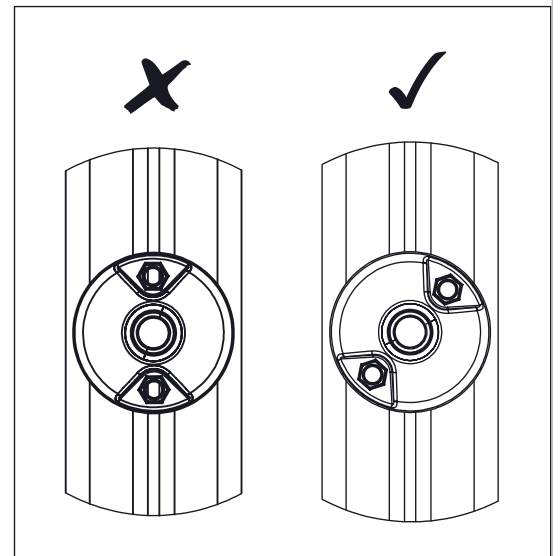

DET 1

DET 2

DET 3

DET 4

DET 5

NO.	ITEM CODE			QTY.
2	903176	CLAMP		4
3	909850	ALLEN SCREW	M8x25	4
4	909256	WASHER	Ø16/8.4x1.6	4
5	909633	NUT	M8	4
6	980123	SPECIAL SCREW	Ø7x60	4

NO.	ITEM CODE			QTY.
1	710469	ARCH ELEMENT	45x120x1096	1
2	903093	SPECIAL SCREW	Ø8x90	4

NO.	ITEM CODE			QTY.
1	712741	CLIMBING ELEMENT	+870	1
2	903093	SPECIAL SCREW	Ø8x90	4
3	909867	ALLEN SCREW	M8x70	2
4	909633	NUT	M8	2
5	980152	WASHER	Ø24/8.4x2	2

NO.	ITEM CODE			QTY.
1	712741	CLIMBING ELEMENT	+870	1
2	903093	SPECIAL SCREW	Ø8x90	4
3	909867	ALLEN SCREW	M8x70	2
4	909633	NUT	M8	2
5	980152	WASHER	Ø24/8.4x2	2