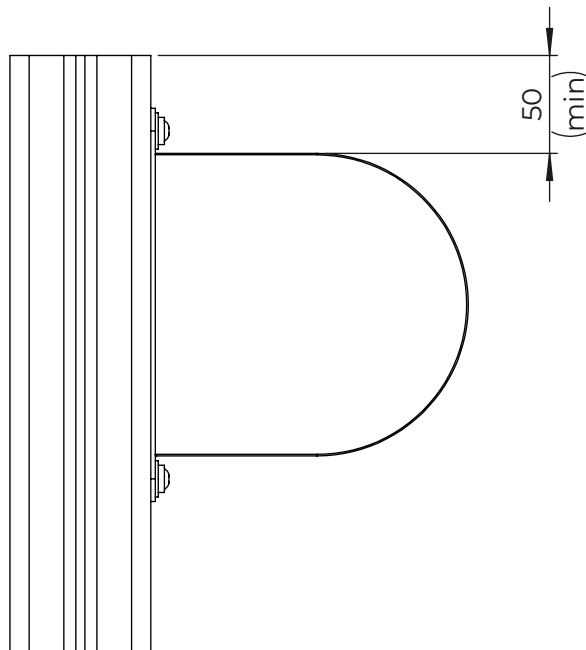

Grid size = 1000 mm

- EN/AS Impact Area 54 m²
- - - Falling Space 55 m²
Max Falling Height 2260 mm

1:50

A

B

C

D

1:50

NO.	ITEM CODE			QTY.
1	712741	CLIMBING ELEMENT	+870	1
2	903093	SPECIAL SCREW	Ø8x90	4
3	909867	ALLEN SCREW	M8x70	2
4	909633	NUT	M8	2
5	980152	WASHER	Ø24/8.4x2	2

NO.	ITEM CODE			QTY.
1	712741	CLIMBING ELEMENT	+870	1
2	903093	SPECIAL SCREW	Ø8x90	4
3	909867	ALLEN SCREW	M8x70	2
4	909633	NUT	M8	2
5	980152	WASHER	Ø24/8.4x2	2

NO.	ITEM CODE			QTY.
1	712079	BOOM	45x120x715	1
2	903093	SPECIAL SCREW	Ø8x90	4

NO.	ITEM CODE			QTY.
1	909519	FOUNDATION PLATE	380 x 380 x 45	1
2	901916	FOUNDATION TUBE	Ø33.7x650	1
3	900350	WASHER	Ø18/6.4	1
4	909214	BOLT	M12x50	1

NO.	ITEM CODE			QTY.
1	900240	SPECIAL SCREW	Ø8x70	2
2	914264	STREAMER	30x217x260	1
3	980152	WASHER	Ø24/8.4x2	2

NO.	ITEM CODE			QTY.
1	914905	CHAIN		1
2	712587	PLATE	250x250x10	1
3	909636	SHACKEL	M6x38x24	2
4	906985	ALLEN SCREW	M6x25	2
5	900850	SPECIAL NUT	M6	1
6	909310	ALLEN SCREW	M6 x 16	1