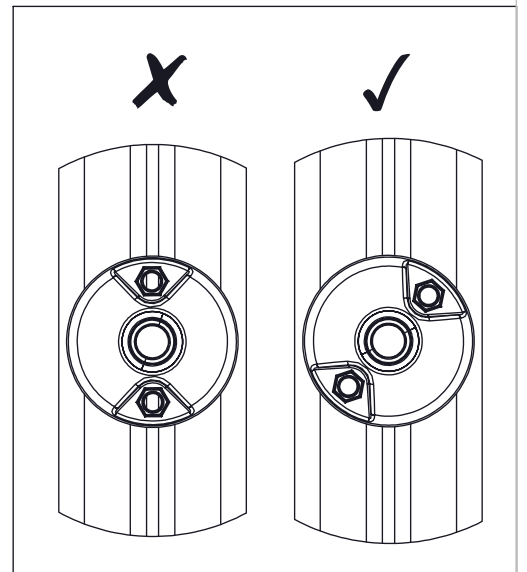

NO.	ITEM CODE			QTY.
1	712799	RAIL	S 1600	2
2	712800	NET ASSEMBLY	1600 HANGING BRIDGE	1
3	712767	PLATE	20x460x640	1
4	712770	PLATE	20x640x800	1

NO.	ITEM CODE			QTY.
1	712799	RAIL	S 1600	2
1.1	707544	RAIL	43x124x1775	1
1.2	909232	SCREW	8x120	2
1.3	980151	WASHER	Ø16/8.4	2
1.4	905083	PLASTIC WASHER	Ø32	2
1.5	905112	PLASTIC CAP	Ø22	2
2	712800	NET ASSEMBLY	1600 HANGING BRIDGE	1
2.1	712776	NET ASSEMBLY	1180x1655	2
2.2	713296	ROPE ELEMENT	330x360	2
2.3	706710	SAFETY ROPE	Ø16x618	2
2.4	713283	NET ASSEMBLY	L1070	1
2.5	909876	ALLEN SCREW	M8x40	4
2.6	909256	WASHER	Ø16/8.4x1.6	16
2.7	980160	NUT	M8	4
2.8	905083	PLASTIC WASHER	Ø32	4
2.9	905112	PLASTIC CAP	Ø22	4
2.10	914858	SPECIAL NUT	M8x12	4
2.11	901899	ALLEN SCREW	M8x45	4
2.12	909868	ALLEN SCREW	M8x50	8
2.13	901104	ALLEN SCREW	M8x80	4
2.14	909633	NUT	M8	12
2.15	980128	SPECIAL SCREW	Ø7x40	6
2.16	980123	SPECIAL SCREW	Ø7x60	20
2.17	900240	SPECIAL SCREW	Ø8x70	17
3	712767	PLATE	20x460x640	1
4	712770	PLATE	20x640x800	1

NO.	ITEM CODE			QTY.
1	711718	ARCH ELEMENT	45x120x1096	1
2	903093	SPECIAL SCREW	Ø8x90	4

NO.	ITEM CODE			QTY.
1	909519	FOUNDATION PLATE	380 x 380 x 45	1
2	909639	BOLT	M10x25	4
3	909638	WASHER	Ø20 / 10.5	8
4	909637	NUT	M10	4
5	905104	OUTSIDE PLUG	M10	4
6	909511	FOUNDATION TUBE	90x90x650	1

NO.	ITEM CODE			QTY.
1	712923	FLOOR ELEMENT	32x750x750	1
2	706443	STRIP	32x45x702	2
3	900240	SPECIAL SCREW	Ø8x70	6
4	980101	SCREW	Ø4.5x70	8

NO.	ITEM CODE			QTY.
1	711801	PLATE	12x283x1013	1
2	906630	SCREW	Ø8x60	4

NO.	ITEM CODE			QTY.
1	914298	CURVED BAR		1
2	980152	WASHER	Ø24/8.4x2	4
3	900240	SPECIAL SCREW	Ø8x70	4

NO.	ITEM CODE			QTY.
1	709649	ROPE FENCE	Ø16x705	1
2	903093	SPECIAL SCREW	Ø8x90	4

NO.	ITEM CODE			QTY.
1	712198	NET ASSEMBLY	670x670	1
2	980123	SPECIAL SCREW	Ø7x60	8
3	909256	WASHER	Ø16/8.4x1.6	8