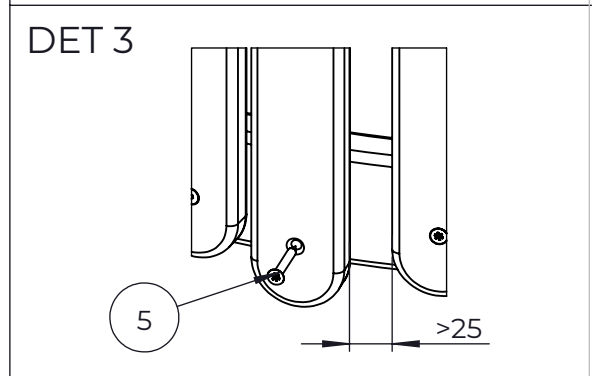

NO.	ITEM CODE			QTY.
1	710471	LATH	32x95x845	6
2	911808	COUNTERSUNK SCREW	M8x70	8
3	914858	SPECIAL NUT	M8x12	8
4	903533	PEITETULPPA	Ø9	8
5	906630	SCREW	Ø8x60	4