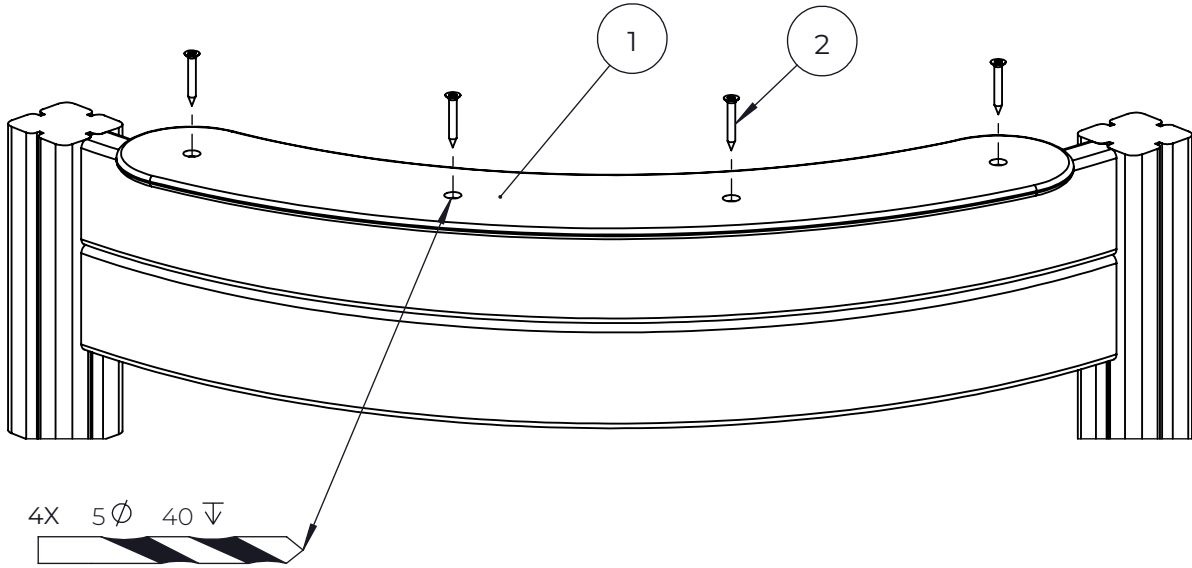

NO.	ITEM CODE			QTY.
1	711801	PLATE	12x283x1013	1
2	906630	SCREW	Ø8x60	4