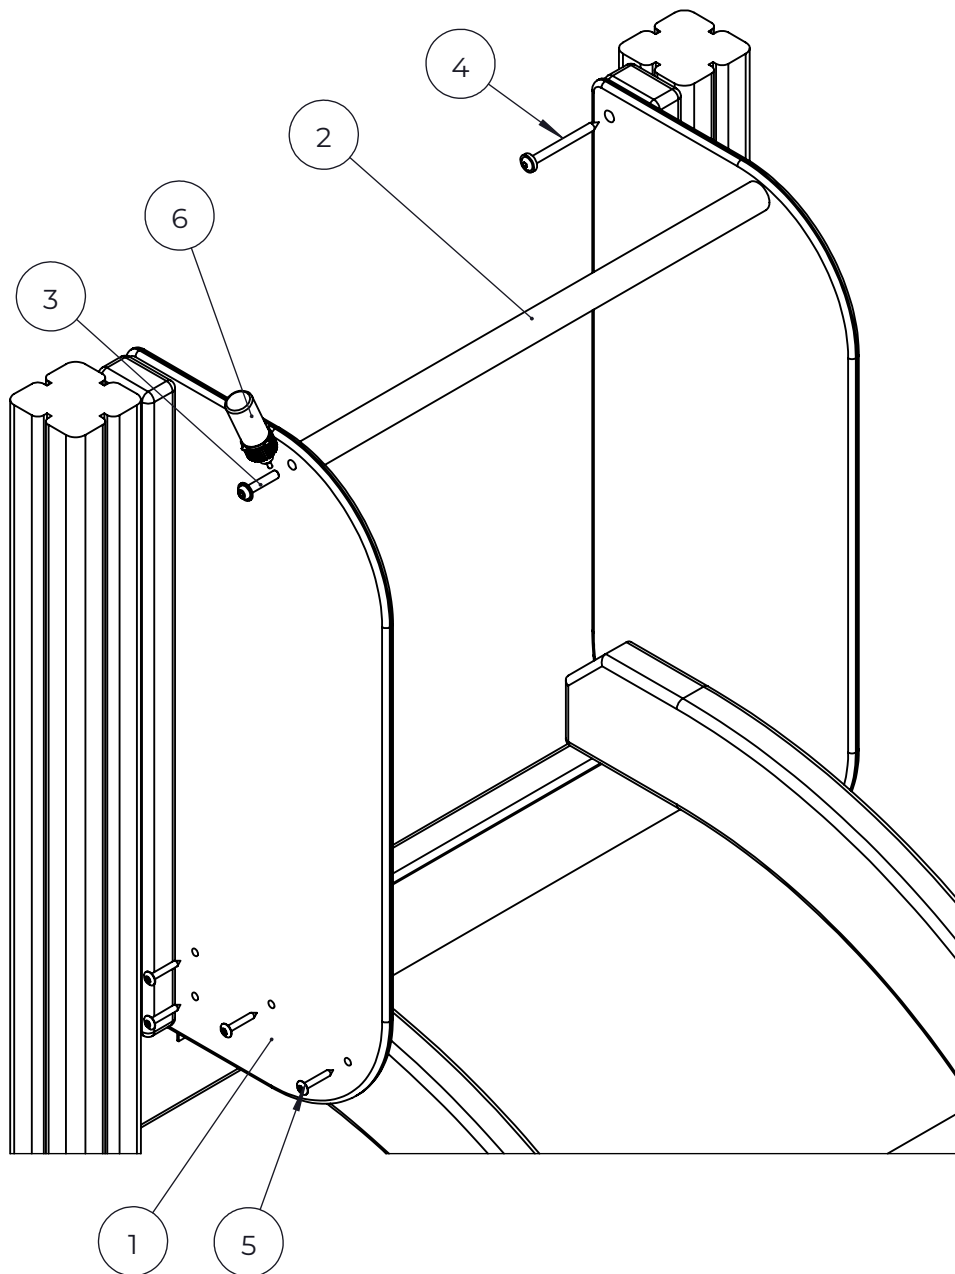

NO.	ITEM CODE			QTY.
1	914298	CURVED BAR		1
2	980152	WASHER	Ø24/8.4x2	4
3	900240	SPECIAL SCREW	Ø8x70	4

NO.	ITEM CODE			QTY.
1	709649	ROPE FENCE	Ø16x705	1
2	903093	SPECIAL SCREW	Ø8x90	4

NO.	ITEM CODE			QTY.
1	712198	NET ASSEMBLY	670x670	1
2	980123	SPECIAL SCREW	Ø7x60	8
3	909256	WASHER	Ø16/8.4x1.6	8

NO.	ITEM CODE			QTY.
1	713010	SILL PLATE	12x70x436	1
2	980100	COUNTERSUNK SCREW	Ø5 x 60	3

NO.	ITEM CODE			QTY.
1	710471	LATH	32x95x845	6
2	911808	COUNTERSUNK SCREW	M8x70	8
3	914858	SPECIAL NUT	M8x12	8
4	903533	PEITETULPPA	Ø9	8
5	906630	SCREW	Ø8x60	4

NO.	ITEM CODE			QTY.
1	707133	PLATE	10x80x745	2
2	901879	CLAMP		2
3	980128	SPECIAL SCREW	Ø7x40	6
4	909210	BOLT	M8x40	4
5	905051	WASHER	Ø24/8.4	4
6	901868	BAR		2
7	901115	U-BOLT		4
8	909256	WASHER	Ø16/8.4x1.6	8
9	980160	NUT	M8	8

NO.	ITEM CODE			QTY.
1	711709	PLATE	12x343x747	2
2	914171	RAIL	Ø34x598	1
3	909876	ALLEN SCREW	M8x40	2
4	903093	SPECIAL SCREW	Ø8x90	2
5	980128	SPECIAL SCREW	Ø7x40	8
6	999561	THREAD GLUE HARD	10 g	1

NO.	ITEM CODE			QTY.
1	712303	BATTEN	40x70x730	2
2	980100	SCREW	Ø5x60	12