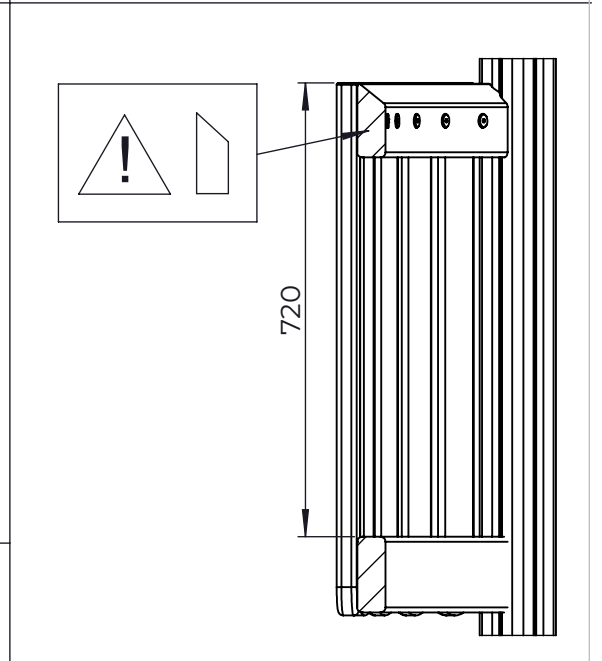

NO.	ITEM CODE			QTY.
1	710471	LATH	32x95x845	6
2	911808	COUNTERSUNK SCREW	M8x70	8
3	914858	SPECIAL NUT	M8x12	8
4	903533	PEITETULPPA	Ø9	8
5	906630	SCREW	Ø8x60	4