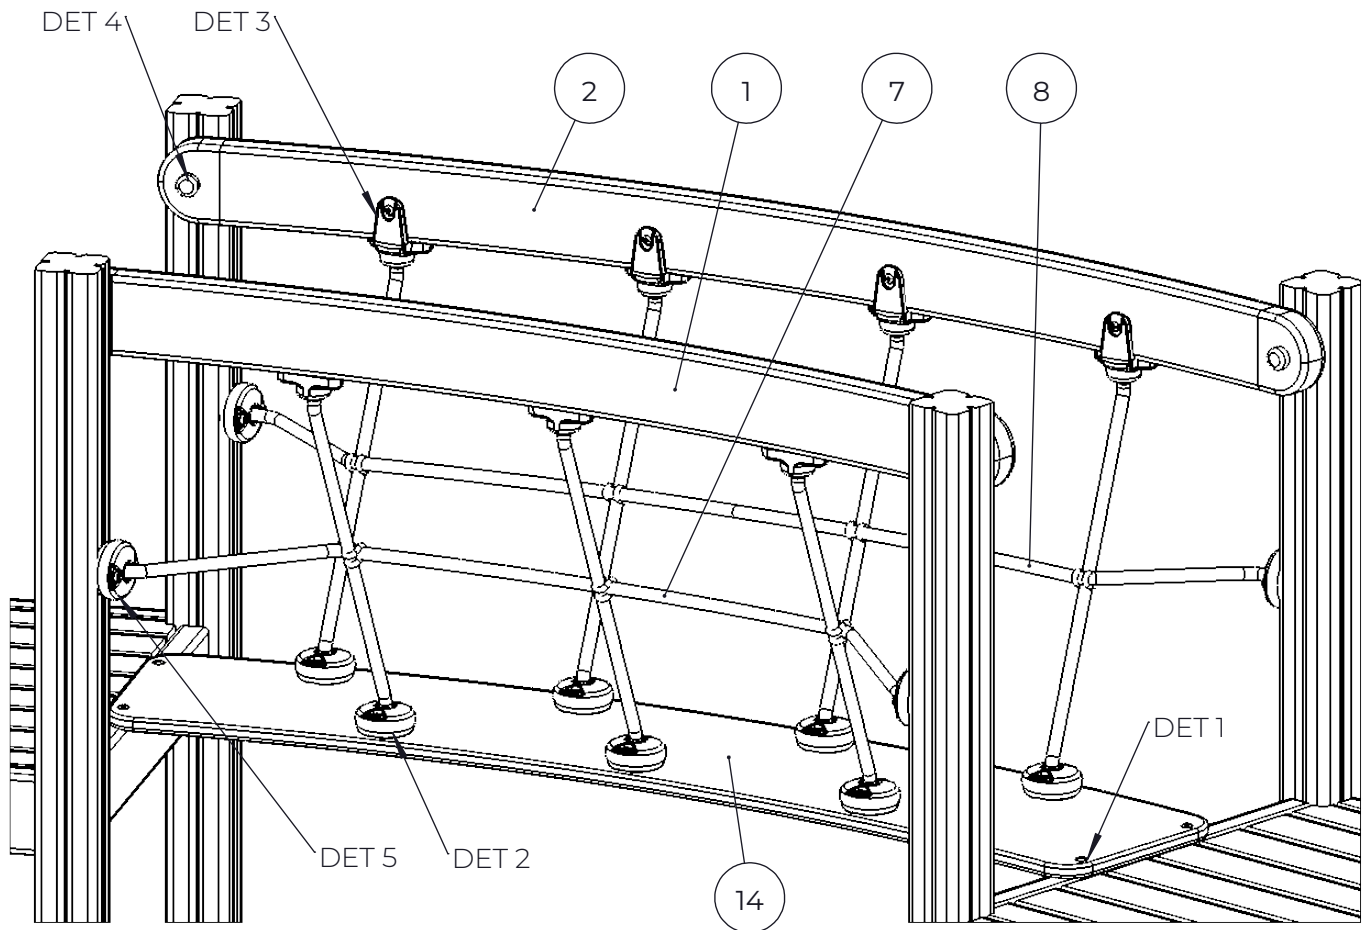

NO.	ITEM CODE			QTY.
1	712569-001	ARCH	45x120x1575	1
2	712568-001	ARCH ELEMENT	45x120x1800	1
3	905112	PLASTIC CAP	Ø22	4
4	905083	PLASTIC WASHER	Ø32	4
5	909232	SCREW	8x120	4
6	980151	WASHER	Ø16/8.4	4
7	712590	NET ASSEMBLY		1
8	712583	NET ASSEMBLY		1
9	980123	SPECIAL SCREW	Ø7x60	14
10	980128	SPECIAL SCREW	Ø7x40	7
11	903093	SPECIAL SCREW	Ø8x90	12
12	980150	NUT	M8	14
13	909868	ALLEN SCREW	M8x50	14
14	712572	PLATE	20x430x1767	1