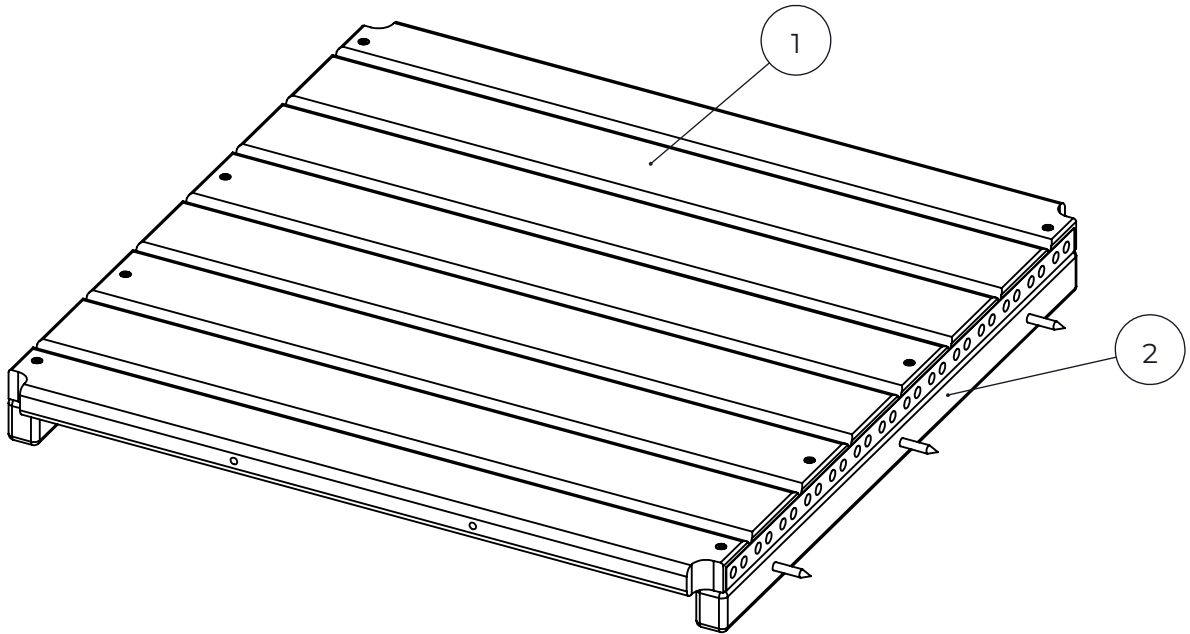

NO.	ITEM CODE			QTY.
1	712923	FLOOR ELEMENT	32x750x750	1
2	706443	STRIP	32x45x702	2
3	900240	SPECIAL SCREW	Ø8x70	6
4	980101	SCREW	Ø4.5x70	8