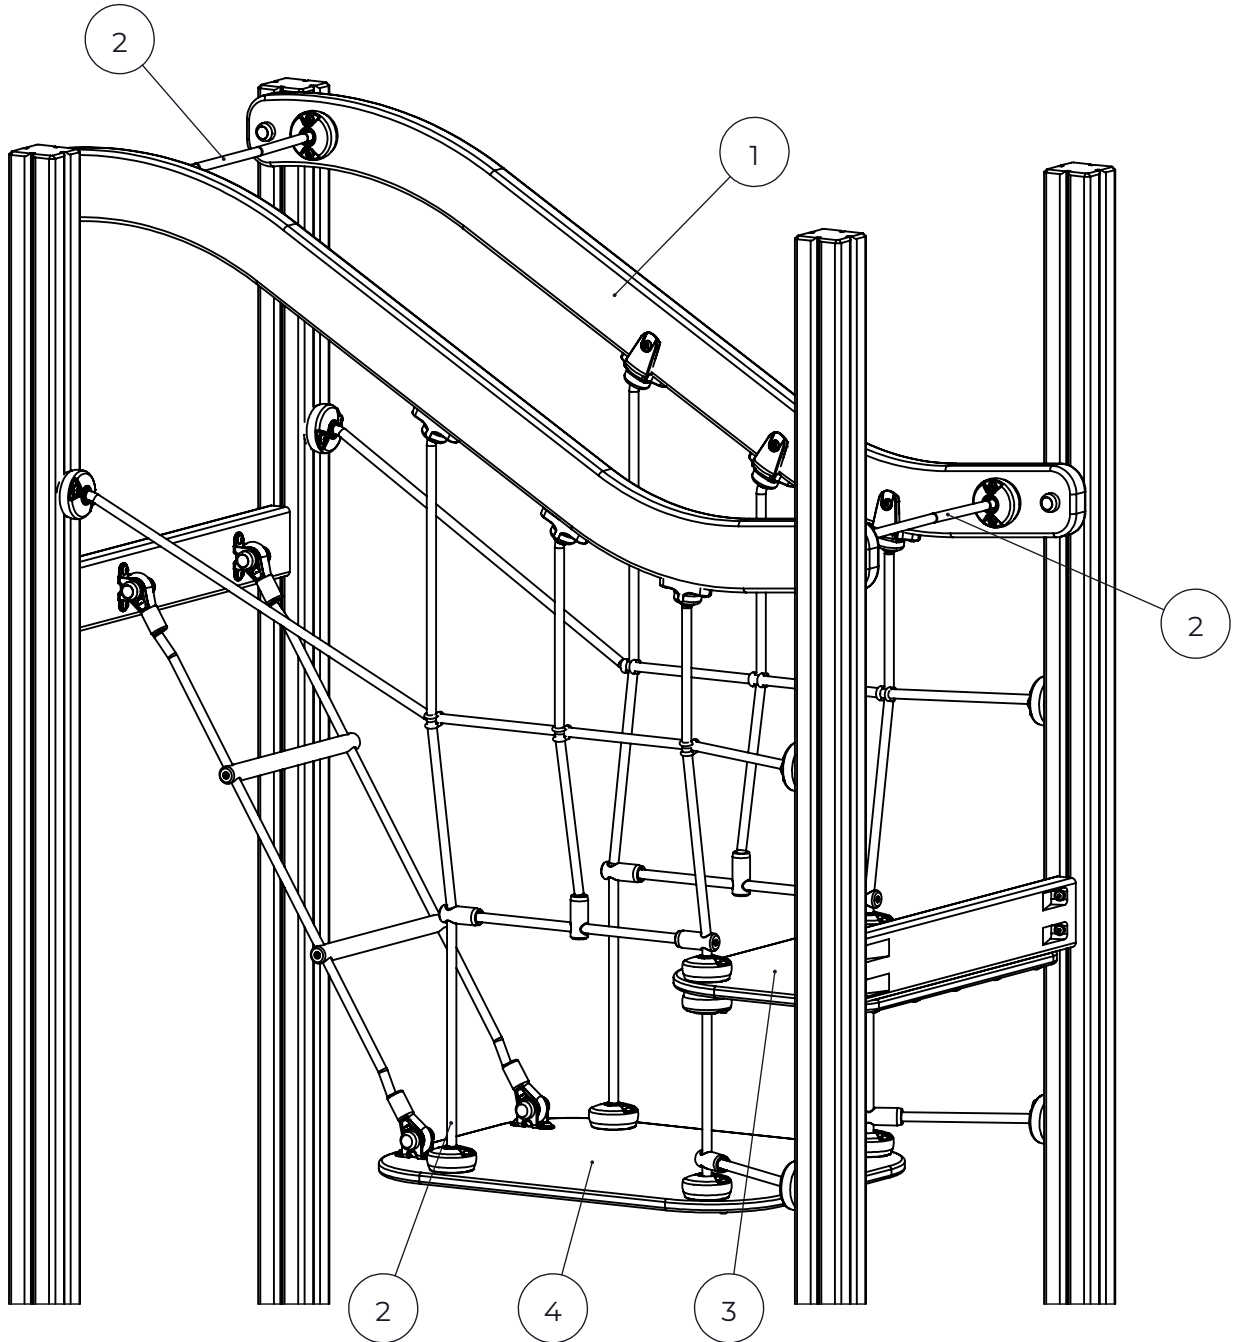

NO.	ITEM CODE			QTY.
1	710453	PLANK	45x95x1023	1
2	710405	PLANK	45x133x870	1
3	710466	PLATE	10x50x280	1
4	980129	SCREW	Ø5x35	6
5	980101	COUNTERSUNK SCREW	Ø4,5 x 70	4
6	712956	FLOOR ELEMENT	32x714x714	1
7	903093	SPECIAL SCREW	Ø8x90	4
8	900240	SPECIAL SCREW	Ø8x70	6
9	909567	PIN	Ø10 X 75	2
10	709709	STRIP	32x45x685	2

NO.	ITEM CODE			QTY.
1	712799	RAIL	S 1600	2
2	712800	NET ASSEMBLY	1600 HANGING BRIDGE	1
3	712767	PLATE	20x460x640	1
4	712770	PLATE	20x640x800	1

NO.	ITEM CODE			QTY.
1	712799	RAIL	S 1600	2
1.1	707544	RAIL	43x124x1775	1
1.2	909232	SCREW	8x120	2
1.3	980151	WASHER	Ø16/8.4	2
1.4	905083	PLASTIC WASHER	Ø32	2
1.5	905112	PLASTIC CAP	Ø22	2
2	712800	NET ASSEMBLY	1600 HANGING BRIDGE	1
2.1	712776	NET ASSEMBLY	1180x1655	2
2.2	713296	ROPE ELEMENT	330x360	2
2.3	706710	SAFETY ROPE	Ø16x618	2
2.4	713283	NET ASSEMBLY	L1070	1
2.5	909876	ALLEN SCREW	M8x40	4
2.6	909256	WASHER	Ø16/8.4x1.6	16
2.7	980160	NUT	M8	4
2.8	905083	PLASTIC WASHER	Ø32	4
2.9	905112	PLASTIC CAP	Ø22	4
2.10	914858	SPECIAL NUT	M8x12	4
2.11	901899	ALLEN SCREW	M8x45	4
2.12	909868	ALLEN SCREW	M8x50	8
2.13	901104	ALLEN SCREW	M8x80	4
2.14	909633	NUT	M8	12
2.15	980128	SPECIAL SCREW	Ø7x40	6
2.16	980123	SPECIAL SCREW	Ø7x60	20
2.17	900240	SPECIAL SCREW	Ø8x70	17
3	712767	PLATE	20x460x640	1
4	712770	PLATE	20x640x800	1