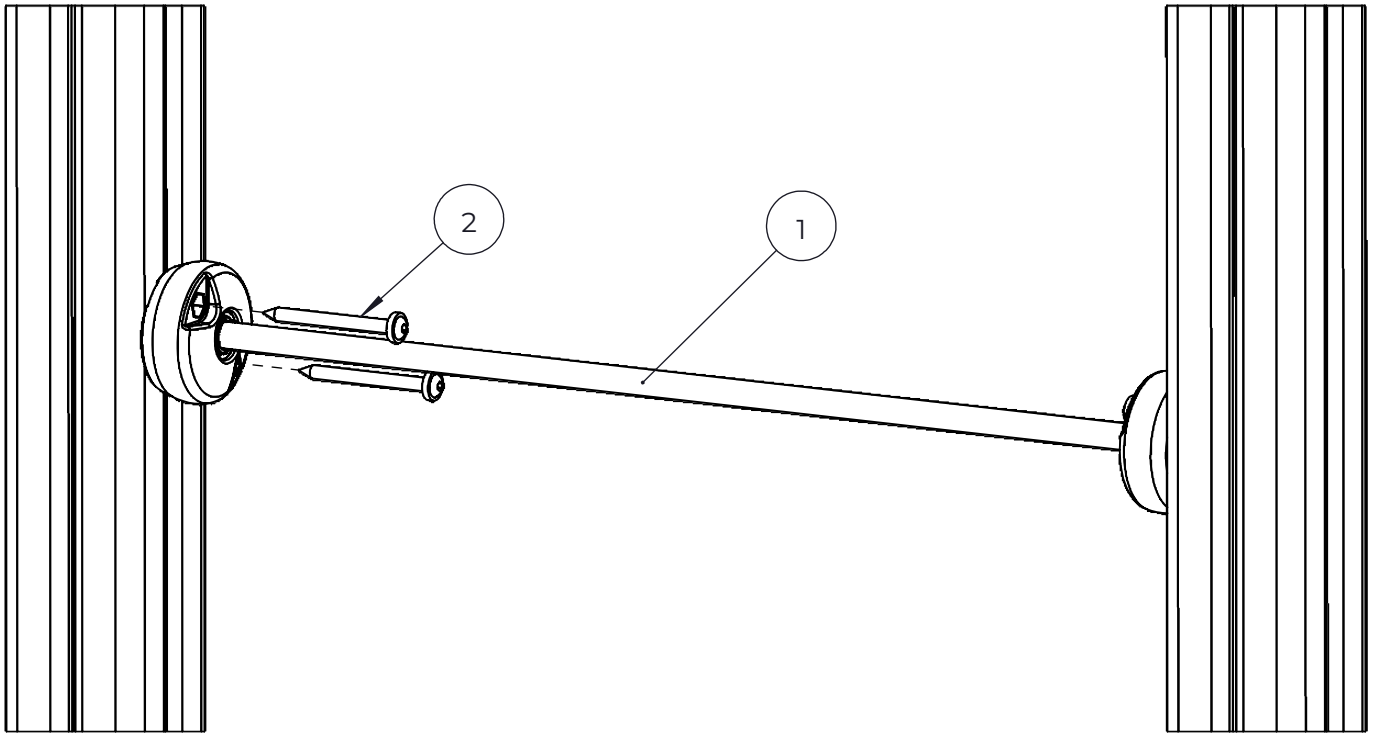

NO.	ITEM CODE			QTY.
1	914298	CURVED BAR		1
2	980152	WASHER	Ø24/8.4x2	4
3	900240	SPECIAL SCREW	Ø8x70	4

NO.	ITEM CODE			QTY.
1	709649	ROPE FENCE	Ø16x705	1
2	903093	SPECIAL SCREW	Ø8x90	4

NO.	ITEM CODE			QTY.
1	712198	NET ASSEMBLY	670x670	1
2	980123	SPECIAL SCREW	Ø7x60	8
3	909256	WASHER	Ø16/8.4x1.6	8