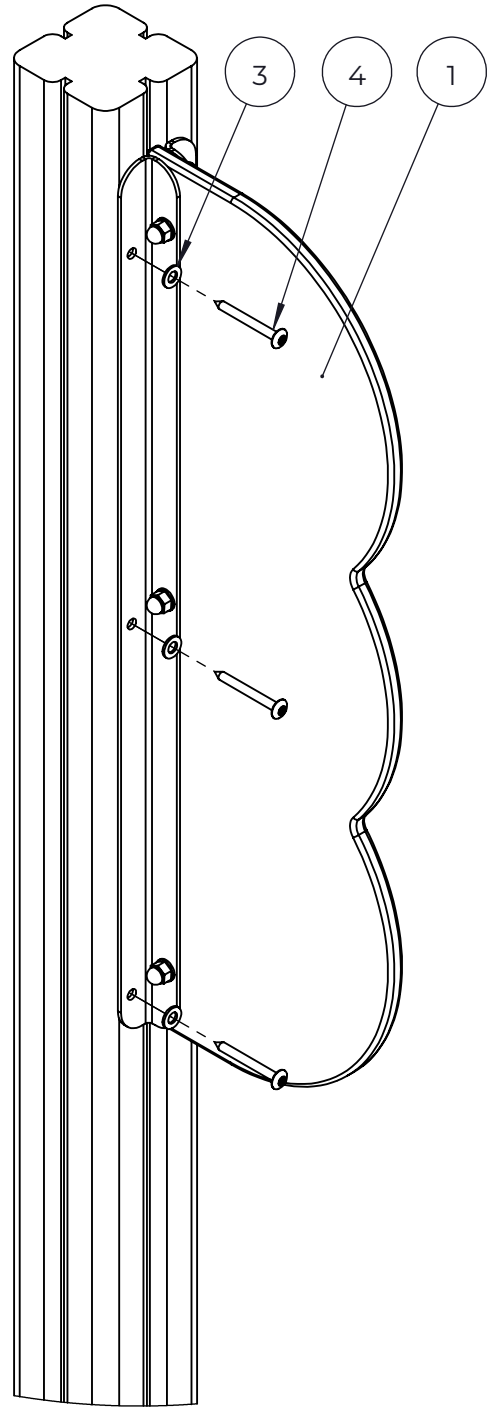

NO.	ITEM CODE			QTY.
1	712741	CLIMBING ELEMENT	+870	1
2	903093	SPECIAL SCREW	Ø8x90	4
3	909867	ALLEN SCREW	M8x70	2
4	909633	NUT	M8	2
5	980152	WASHER	Ø24/8.4x2	2

NO.	ITEM CODE			QTY.
1	712741	CLIMBING ELEMENT	+870	1
2	903093	SPECIAL SCREW	Ø8x90	4
3	909867	ALLEN SCREW	M8x70	2
4	909633	NUT	M8	2
5	980152	WASHER	Ø24/8.4x2	2

NO.	ITEM CODE			QTY.
1	712079	BOOM	45x120x715	1
2	903093	SPECIAL SCREW	Ø8x90	4

NO.	ITEM CODE			QTY.
1	909519	FOUNDATION PLATE	380 x 380 x 45	1
2	901916	FOUNDATION TUBE	Ø33.7x650	1
3	900350	WASHER	Ø18/6.4	1
4	909214	BOLT	M12x50	1

NO.	ITEM CODE			QTY.
1	900240	SPECIAL SCREW	Ø8x70	2
2	914264	STREAMER	30x217x260	1
3	980152	WASHER	Ø24/8.4x2	2

NO.	ITEM CODE			QTY.
1	914905	CHAIN		1
2	712587	PLATE	250x250x10	1
3	909636	SHACKEL	M6x38x24	2
4	906985	ALLEN SCREW	M6x25	2
5	900850	SPECIAL NUT	M6	1
6	909310	ALLEN SCREW	M6 x 16	1

NO.	ITEM CODE			QTY.
1	711678	PLATE	12x230x702	1
2	914941	FLAG SUPPORT	29x29x700	2
3	909256	WASHER	Ø16/8.4x1.6	12
4	980123	SPECIAL SCREW	Ø7x60	6
5	909633	NUT	M8	3
6	909852	ALLEN SCREW	M8x30	3

NO.	ITEM CODE			QTY.
1	906630	SCREW	Ø8x60	2
2	711807	TOP HAT	93x93x12	1