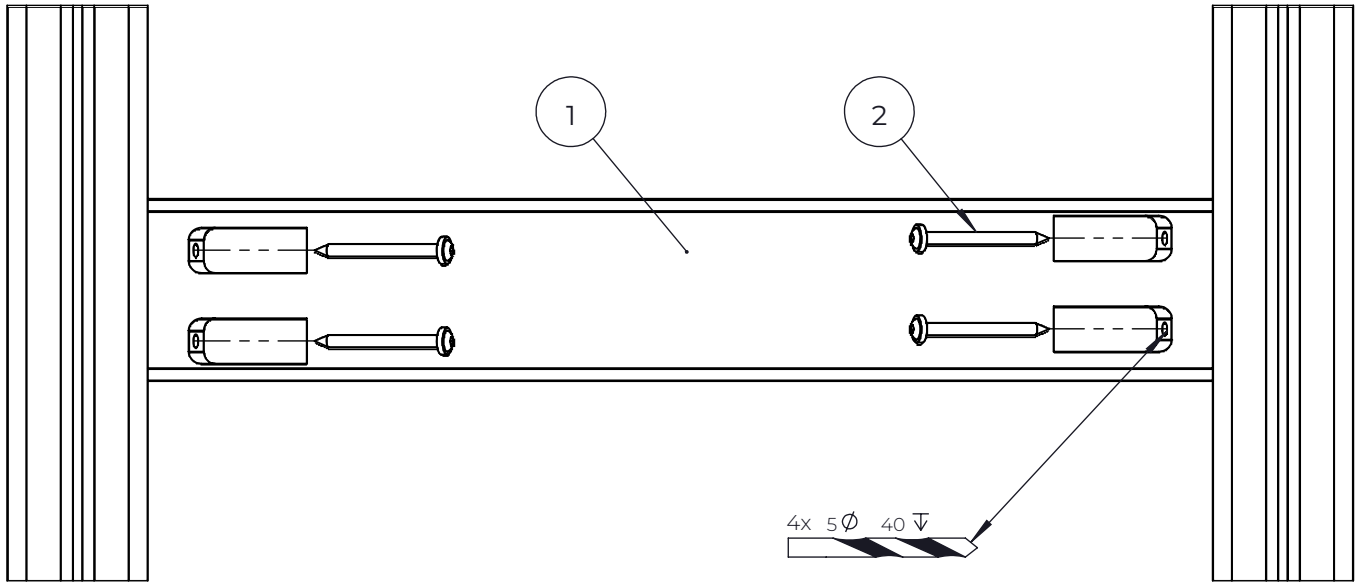

NO.	ITEM CODE			QTY.
1	712741	CLIMBING ELEMENT	+870	1
2	903093	SPECIAL SCREW	Ø8x90	4
3	909867	ALLEN SCREW	M8x70	2
4	909633	NUT	M8	2
5	980152	WASHER	Ø24/8.4x2	2

NO.	ITEM CODE			QTY.
1	712741	CLIMBING ELEMENT	+870	1
2	903093	SPECIAL SCREW	Ø8x90	4
3	909867	ALLEN SCREW	M8x70	2
4	909633	NUT	M8	2
5	980152	WASHER	Ø24/8.4x2	2