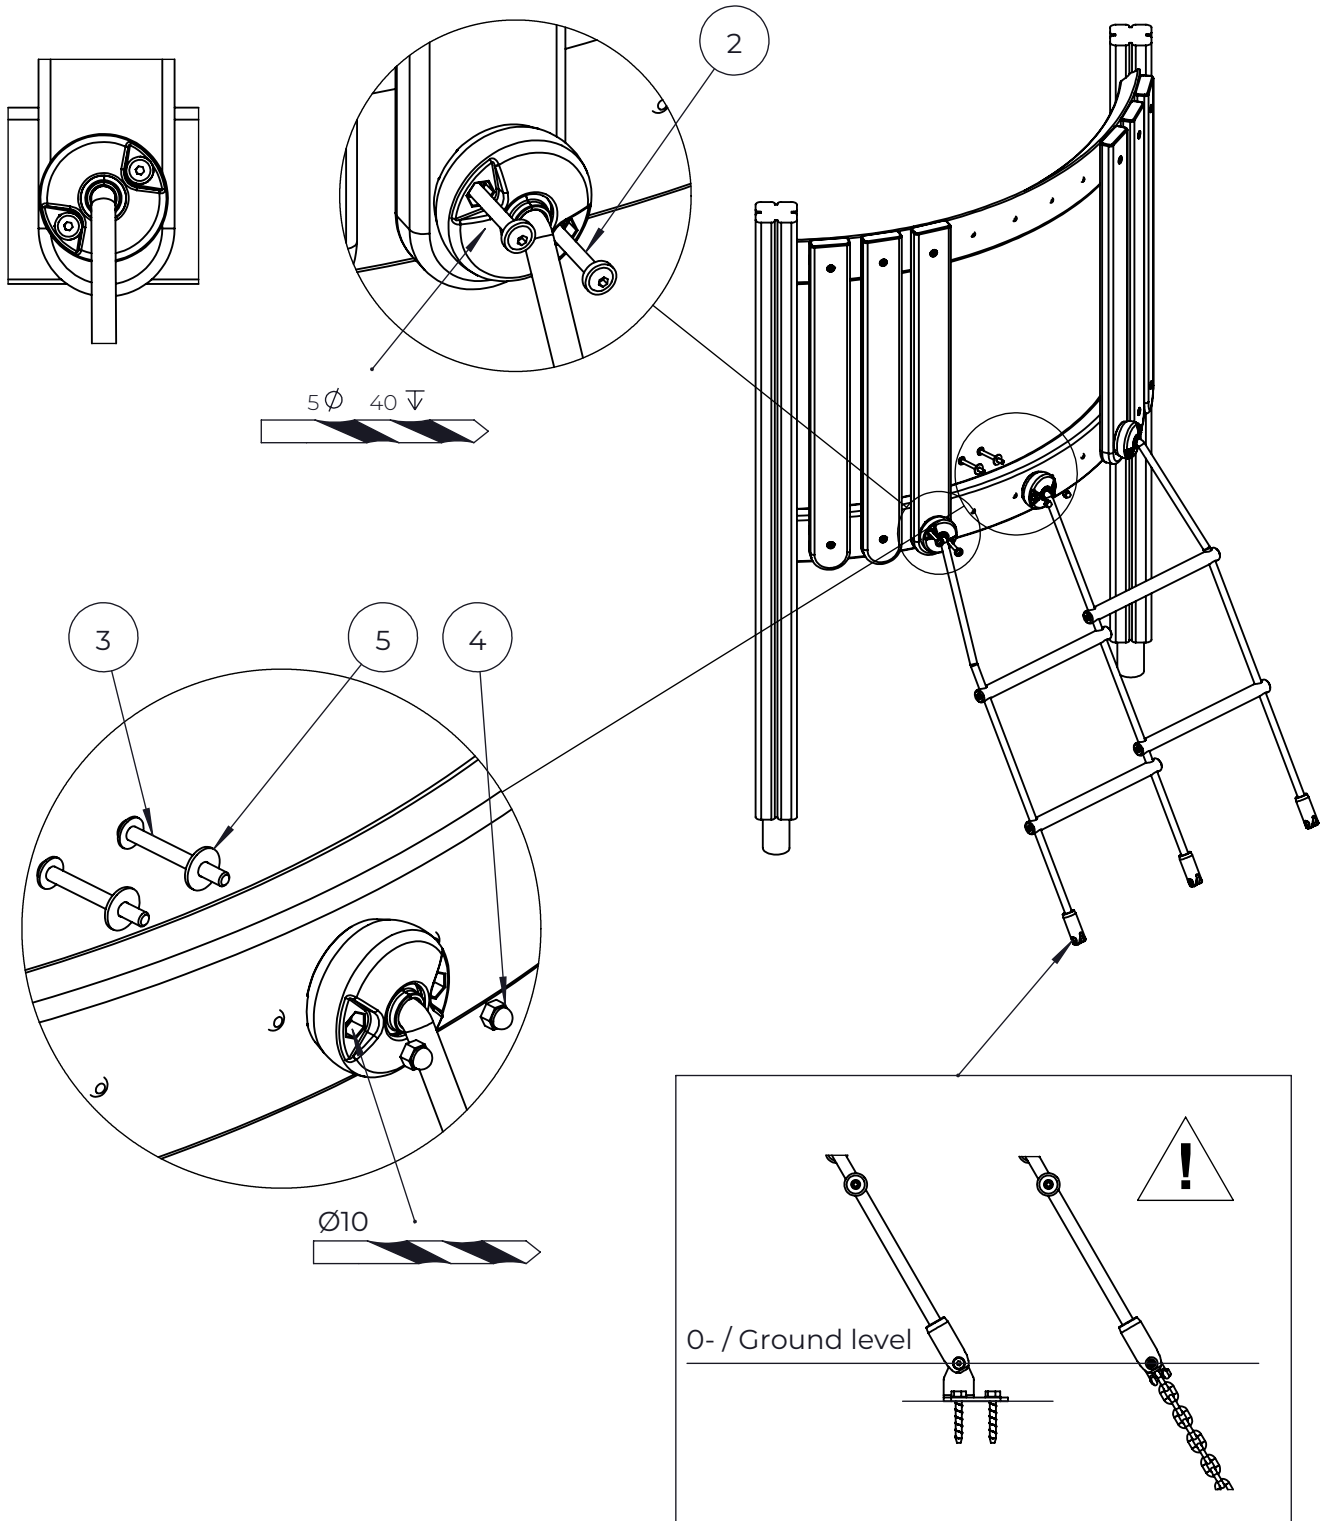

DET 1

DET 2

DET 3

DET 4

DET 5

NO.	ITEM CODE			QTY.
2	903176	CLAMP		4
3	909850	ALLEN SCREW	M8x25	4
4	909256	WASHER	Ø16/8.4x1.6	4
5	909633	NUT	M8	4
6	980123	SPECIAL SCREW	Ø7x60	4

NO.	ITEM CODE			QTY.
1	710469	ARCH ELEMENT	45x120x1096	1
2	903093	SPECIAL SCREW	Ø8x90	4

NO.	ITEM CODE			QTY.
1	712741	CLIMBING ELEMENT	+870	1
2	903093	SPECIAL SCREW	Ø8x90	4
3	909867	ALLEN SCREW	M8x70	2
4	909633	NUT	M8	2
5	980152	WASHER	Ø24/8.4x2	2

NO.	ITEM CODE			QTY.
1	712741	CLIMBING ELEMENT	+870	1
2	903093	SPECIAL SCREW	Ø8x90	4
3	909867	ALLEN SCREW	M8x70	2
4	909633	NUT	M8	2
5	980152	WASHER	Ø24/8.4x2	2

NO.	ITEM CODE			QTY.
1	712079	BOOM	45x120x715	1
2	903093	SPECIAL SCREW	Ø8x90	4

NO.	ITEM CODE			QTY.
1	909519	FOUNDATION PLATE	380 x 380 x 45	1
2	901916	FOUNDATION TUBE	Ø33.7x650	1
3	900350	WASHER	Ø18/6.4	1
4	909214	BOLT	M12x50	1

NO.	ITEM CODE			QTY.
1	900240	SPECIAL SCREW	Ø8x70	2
2	914264	STREAMER	30x217x260	1
3	980152	WASHER	Ø24/8.4x2	2

NO.	ITEM CODE			QTY.
1	914905	CHAIN		1
2	712587	PLATE	250x250x10	1
3	909636	SHACKEL	M6x38x24	2
4	906985	ALLEN SCREW	M6x25	2
5	900850	SPECIAL NUT	M6	1
6	909310	ALLEN SCREW	M6 x 16	1