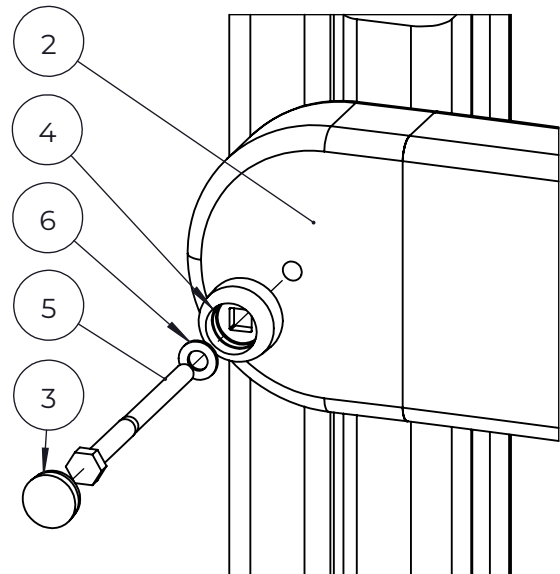

DET 1

DET 2

DET 3

DET 4

DET 5

NO.	ITEM CODE			QTY.
2	903176	CLAMP		4
3	909850	ALLEN SCREW	M8x25	4
4	909256	WASHER	Ø16/8.4x1.6	4
5	909633	NUT	M8	4
6	980123	SPECIAL SCREW	Ø7x60	4

NO.	ITEM CODE			QTY.
1	710469	ARCH ELEMENT	45x120x1096	1
2	903093	SPECIAL SCREW	Ø8x90	4

NO.	ITEM CODE			QTY.
1	712741	CLIMBING ELEMENT	+870	1
2	903093	SPECIAL SCREW	Ø8x90	4
3	909867	ALLEN SCREW	M8x70	2
4	909633	NUT	M8	2
5	980152	WASHER	Ø24/8.4x2	2

NO.	ITEM CODE			QTY.
1	712741	CLIMBING ELEMENT	+870	1
2	903093	SPECIAL SCREW	Ø8x90	4
3	909867	ALLEN SCREW	M8x70	2
4	909633	NUT	M8	2
5	980152	WASHER	Ø24/8.4x2	2