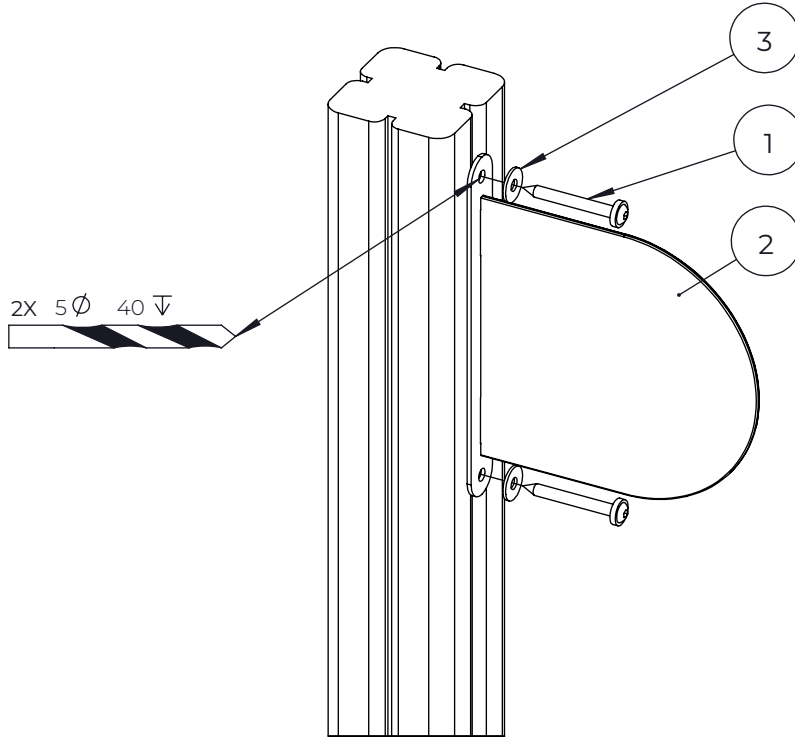

NO.	ITEM CODE			QTY.
1	900240	SPECIAL SCREW	Ø8x70	2
2	914264	STREAMER	30x217x260	1
3	980152	WASHER	Ø24/8.4x2	2