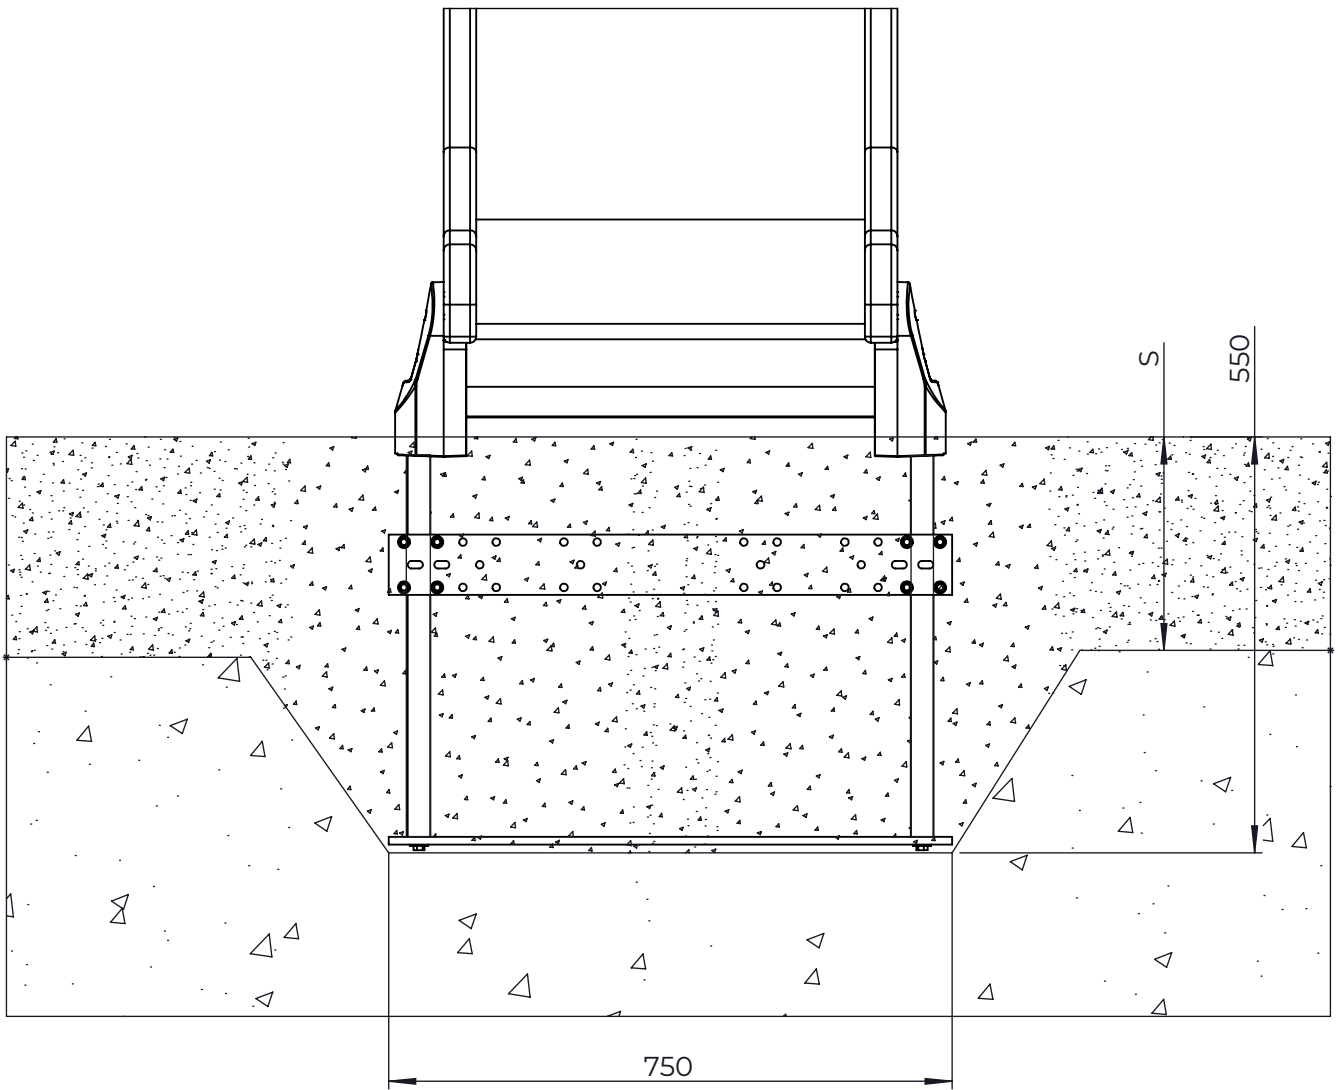

NO.	ITEM CODE			QTY.
1	914298	CURVED BAR		1
2	980152	WASHER	Ø24/8.4x2	4
3	900240	SPECIAL SCREW	Ø8x70	4

NO.	ITEM CODE			QTY.
1	709649	ROPE FENCE	Ø16x705	1
2	903093	SPECIAL SCREW	Ø8x90	4

NO.	ITEM CODE			QTY.
1	712198	NET ASSEMBLY	670x670	1
2	980123	SPECIAL SCREW	Ø7x60	8
3	909256	WASHER	Ø16/8.4x1.6	8

NO.	ITEM CODE			QTY.
1	707133	PLATE	10x80x745	2
2	901879	CLAMP		2
3	980128	SPECIAL SCREW	Ø7x40	6
4	909210	BOLT	M8x40	4
5	905051	WASHER	Ø24/8.4	4
6	901868	BAR		2
7	901115	U-BOLT		4
8	909256	WASHER	Ø16/8.4x1.6	8
9	980160	NUT	M8	8