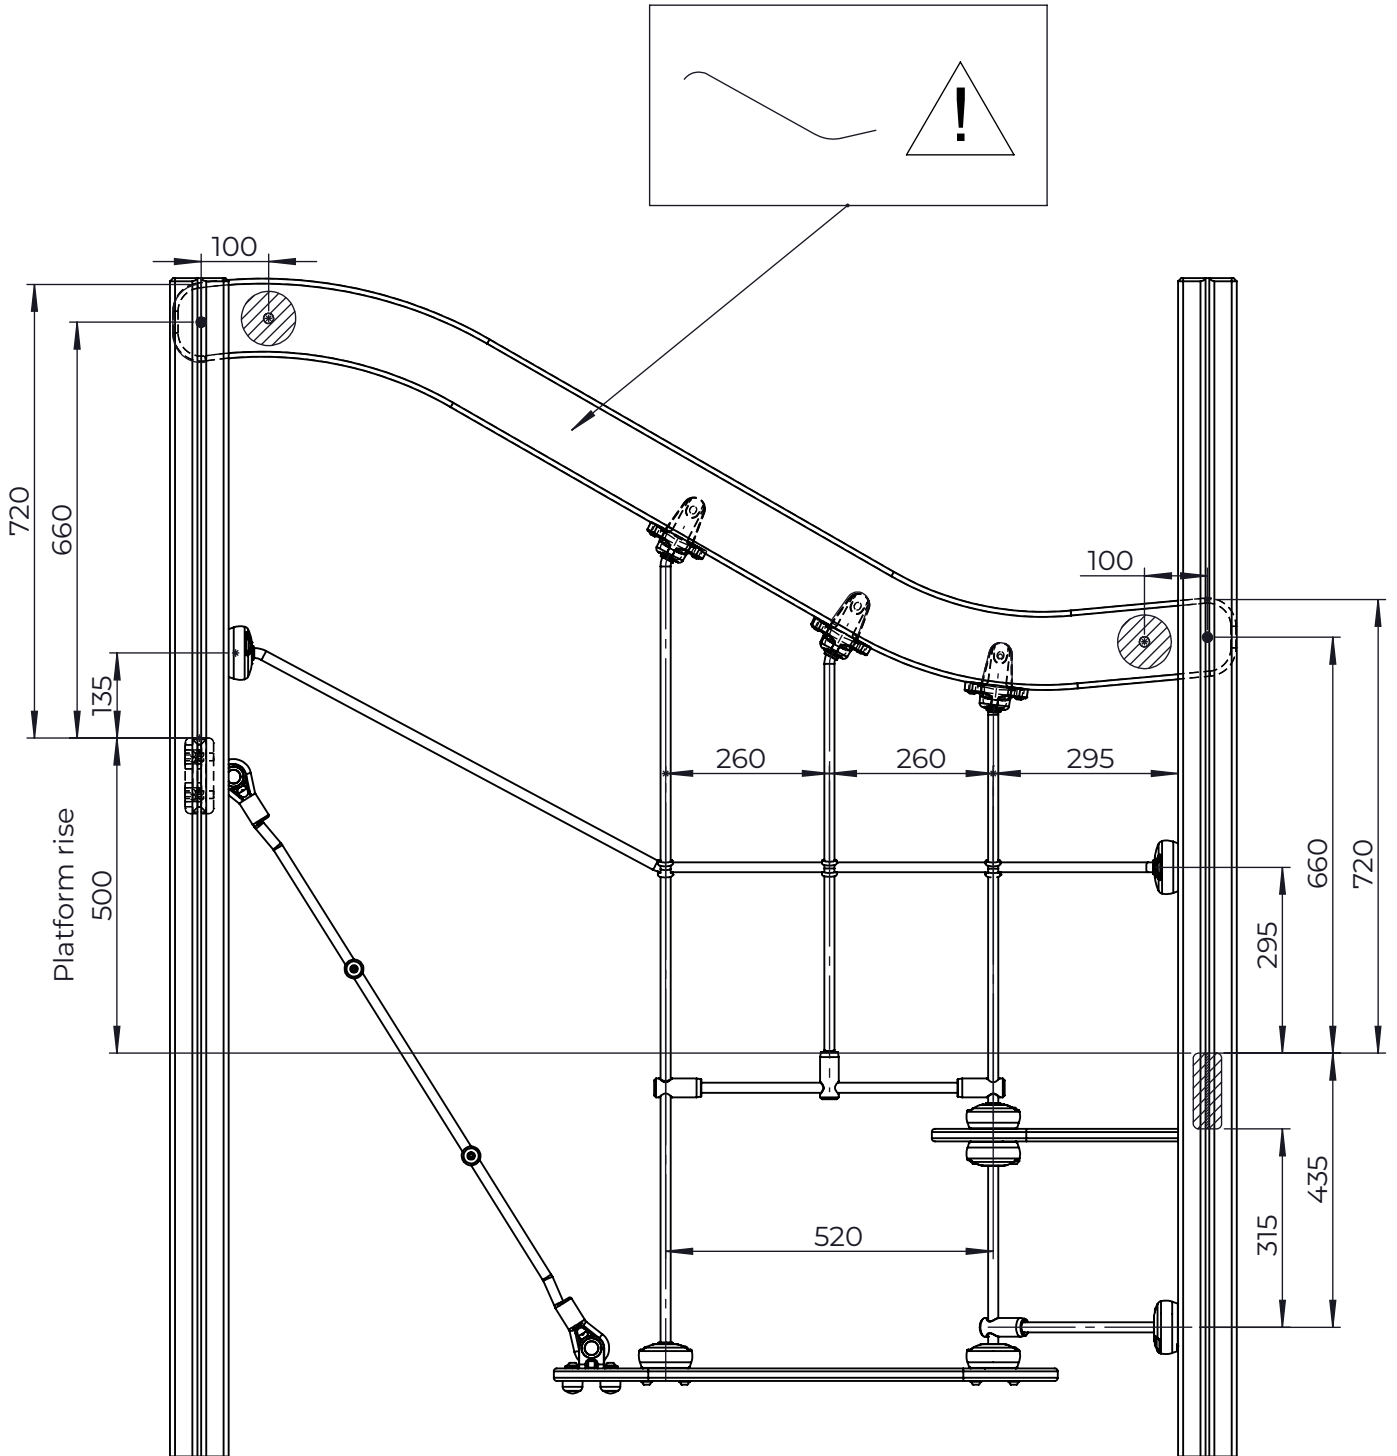

NO.	ITEM CODE			QTY.
1	702286	PRINTED LABEL	65x65	1
2	980114	SCREW	Ø4x20	4

NO.	ITEM CODE			QTY.
1	702339	PRINTED LABEL	118x78	1
2	980114	SCREW	Ø4x20	4

NO.	ITEM CODE			QTY.
1	707544-001	RAIL	43x124x1775	1
2	909232	SCREW	8x120	2
3	980151	WASHER	Ø16/8.4	2
4	905083	PLASTIC WASHER	Ø32	2
5	905112	PLASTIC CAP	Ø22	2

NO.	ITEM CODE			QTY.
1	712799	RAIL	S 1600	2
2	712800	NET ASSEMBLY	1600 HANGING BRIDGE	1
3	712767	PLATE	20x460x640	1
4	712770	PLATE	20x640x800	1

NO.	ITEM CODE			QTY.
1	712799	RAIL	S 1600	2
1.1	707544	RAIL	43x124x1775	1
1.2	909232	SCREW	8x120	2
1.3	980151	WASHER	Ø16/8.4	2
1.4	905083	PLASTIC WASHER	Ø32	2
1.5	905112	PLASTIC CAP	Ø22	2
2	712800	NET ASSEMBLY	1600 HANGING BRIDGE	1
2.1	712776	NET ASSEMBLY	1180x1655	2
2.2	713296	ROPE ELEMENT	330x360	2
2.3	706710	SAFETY ROPE	Ø16x618	2
2.4	713283	NET ASSEMBLY	L1070	1
2.5	909876	ALLEN SCREW	M8x40	4
2.6	909256	WASHER	Ø16/8.4x1.6	16
2.7	980160	NUT	M8	4
2.8	905083	PLASTIC WASHER	Ø32	4
2.9	905112	PLASTIC CAP	Ø22	4
2.10	914858	SPECIAL NUT	M8x12	4
2.11	901899	ALLEN SCREW	M8x45	4
2.12	909868	ALLEN SCREW	M8x50	8
2.13	901104	ALLEN SCREW	M8x80	4
2.14	909633	NUT	M8	12
2.15	980128	SPECIAL SCREW	Ø7x40	6
2.16	980123	SPECIAL SCREW	Ø7x60	20
2.17	900240	SPECIAL SCREW	Ø8x70	17
3	712767	PLATE	20x460x640	1
4	712770	PLATE	20x640x800	1

NO.	ITEM CODE			QTY.
1	711718	ARCH ELEMENT	45x120x1096	1
2	903093	SPECIAL SCREW	Ø8x90	4

NO.	ITEM CODE			QTY.
1	909519	FOUNDATION PLATE	380 x 380 x 45	1
2	909639	BOLT	M10x25	4
3	909638	WASHER	Ø20 / 10.5	8
4	909637	NUT	M10	4
5	905104	OUTSIDE PLUG	M10	4
6	909511	FOUNDATION TUBE	90x90x650	1