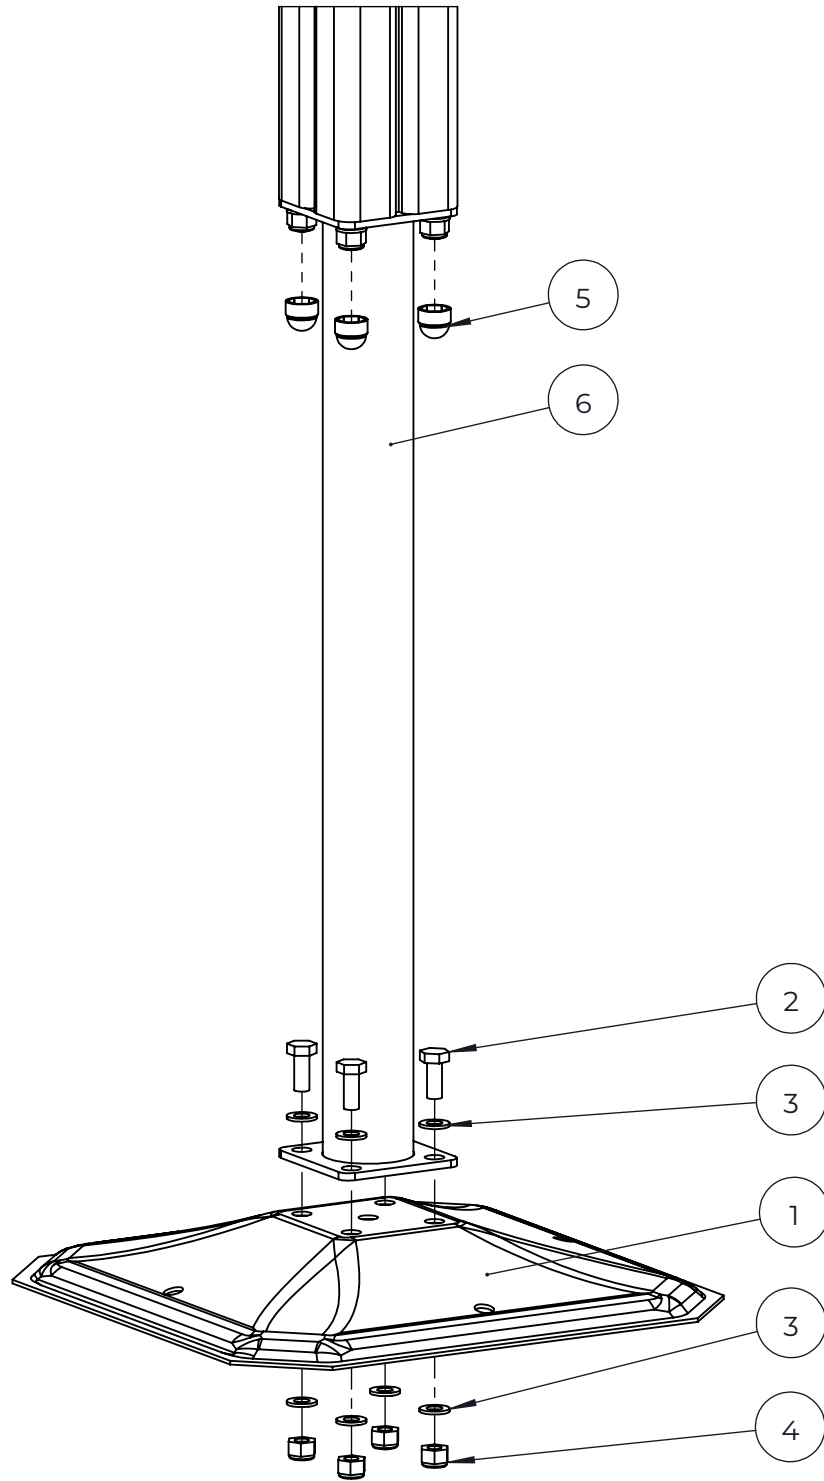

NO.	ITEM CODE			QTY.
1	712799	RAIL	S 1600	2
2	712800	NET ASSEMBLY	1600 HANGING BRIDGE	1
3	712767	PLATE	20x460x640	1
4	712770	PLATE	20x640x800	1

NO.	ITEM CODE			QTY.
1	712799	RAIL	S 1600	2
1.1	707544	RAIL	43x124x1775	1
1.2	909232	SCREW	8x120	2
1.3	980151	WASHER	Ø16/8.4	2
1.4	905083	PLASTIC WASHER	Ø32	2
1.5	905112	PLASTIC CAP	Ø22	2
2	712800	NET ASSEMBLY	1600 HANGING BRIDGE	1
2.1	712776	NET ASSEMBLY	1180x1655	2
2.2	713296	ROPE ELEMENT	330x360	2
2.3	706710	SAFETY ROPE	Ø16x618	2
2.4	713283	NET ASSEMBLY	L1070	1
2.5	909876	ALLEN SCREW	M8x40	4
2.6	909256	WASHER	Ø16/8.4x1.6	16
2.7	980160	NUT	M8	4
2.8	905083	PLASTIC WASHER	Ø32	4
2.9	905112	PLASTIC CAP	Ø22	4
2.10	914858	SPECIAL NUT	M8x12	4
2.11	901899	ALLEN SCREW	M8x45	4
2.12	909868	ALLEN SCREW	M8x50	8
2.13	901104	ALLEN SCREW	M8x80	4
2.14	909633	NUT	M8	12
2.15	980128	SPECIAL SCREW	Ø7x40	6
2.16	980123	SPECIAL SCREW	Ø7x60	20
2.17	900240	SPECIAL SCREW	Ø8x70	17
3	712767	PLATE	20x460x640	1
4	712770	PLATE	20x640x800	1

NO.	ITEM CODE			QTY.
1	711718	ARCH ELEMENT	45x120x1096	1
2	903093	SPECIAL SCREW	Ø8x90	4

NO.	ITEM CODE			QTY.
1	909519	FOUNDATION PLATE	380 x 380 x 45	1
2	909639	BOLT	M10x25	4
3	909638	WASHER	Ø20 / 10.5	8
4	909637	NUT	M10	4
5	905104	OUTSIDE PLUG	M10	4
6	909511	FOUNDATION TUBE	90x90x650	1

NO.	ITEM CODE			QTY.
1	712923	FLOOR ELEMENT	32x750x750	1
2	706443	STRIP	32x45x702	2
3	900240	SPECIAL SCREW	Ø8x70	6
4	980101	SCREW	Ø4.5x70	8

NO.	ITEM CODE			QTY.
1	711801	PLATE	12x283x1013	1
2	906630	SCREW	Ø8x60	4

NO.	ITEM CODE			QTY.
1	707133	PLATE	10x80x745	2
2	901879	CLAMP		2
3	980128	SPECIAL SCREW	Ø7x40	6
4	909210	BOLT	M8x40	4
5	905051	WASHER	Ø24/8.4	4
6	901868	BAR		2
7	901115	U-BOLT		4
8	909256	WASHER	Ø16/8.4x1.6	8
9	980160	NUT	M8	8