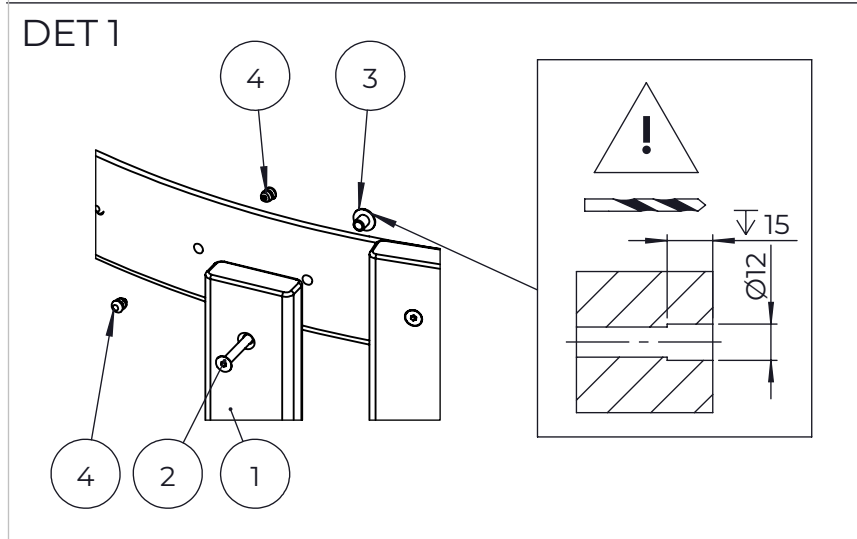

NO.	ITEM CODE			QTY.
1	710471	LATH	32x95x845	6
2	911808	COUNTERSUNK SCREW	M8x70	8
3	914858	SPECIAL NUT	M8x12	8
4	903533	PEITETULPPA	Ø9	8
5	906630	SCREW	Ø8x60	4