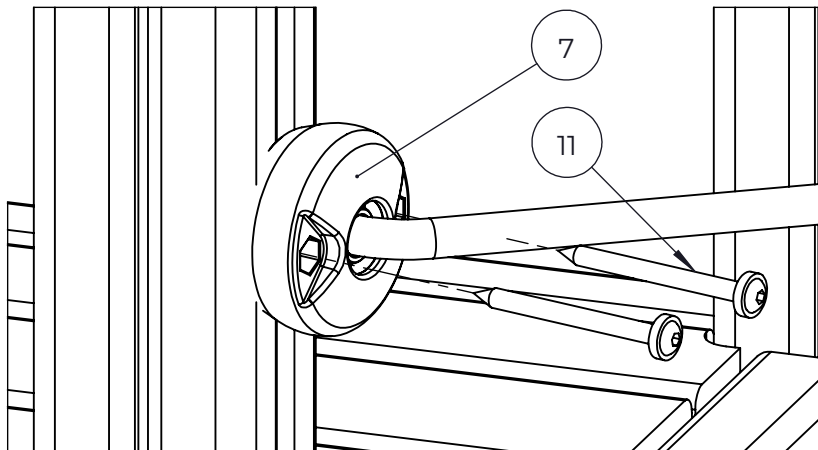

DET 1

DET 2

DET 3

DET 4

DET 5

NO.	ITEM CODE			QTY.
2	903176	CLAMP		4
3	909850	ALLEN SCREW	M8x25	4
4	909256	WASHER	Ø16/8.4x1.6	4
5	909633	NUT	M8	4
6	980123	SPECIAL SCREW	Ø7x60	4

NO.	ITEM CODE			QTY.
1	710469	ARCH ELEMENT	45x120x1096	1
2	903093	SPECIAL SCREW	Ø8x90	4

NO.	ITEM CODE			QTY.
1	712741	CLIMBING ELEMENT	+870	1
2	903093	SPECIAL SCREW	Ø8x90	4
3	909867	ALLEN SCREW	M8x70	2
4	909633	NUT	M8	2
5	980152	WASHER	Ø24/8.4x2	2

NO.	ITEM CODE			QTY.
1	712741	CLIMBING ELEMENT	+870	1
2	903093	SPECIAL SCREW	Ø8x90	4
3	909867	ALLEN SCREW	M8x70	2
4	909633	NUT	M8	2
5	980152	WASHER	Ø24/8.4x2	2