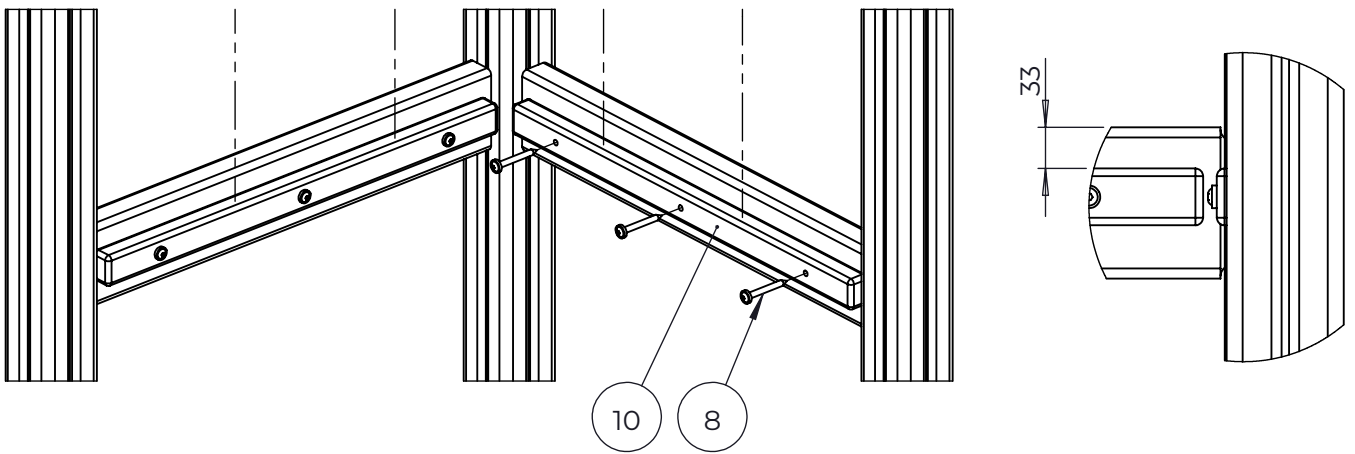

NO.	ITEM CODE			QTY.
1	710453	PLANK	45x95x1023	1
2	710405	PLANK	45x133x870	1
3	710466	PLATE	10x50x280	1
4	980129	SCREW	Ø5x35	6
5	980101	COUNTERSUNK SCREW	Ø4,5 x 70	4
6	712956	FLOOR ELEMENT	32x714x714	1
7	903093	SPECIAL SCREW	Ø8x90	4
8	900240	SPECIAL SCREW	Ø8x70	6
9	909567	PIN	Ø10 X 75	2
10	709709	STRIP	32x45x685	2