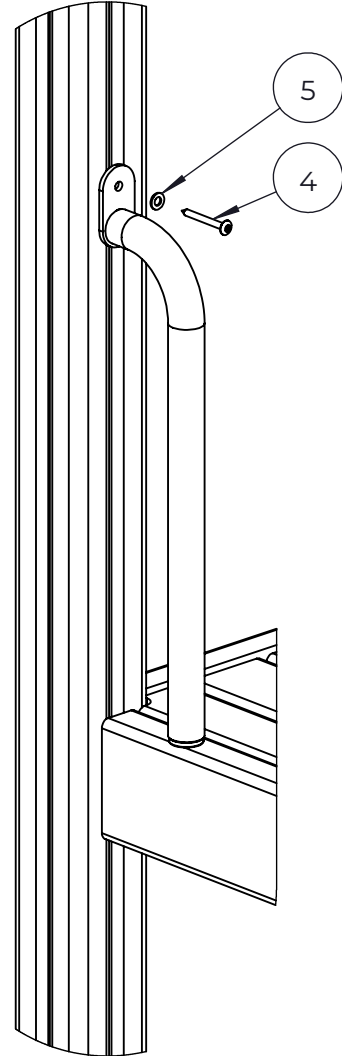

A

B

C

D

NO.	ITEM CODE			QTY.
1	914891	BAR ELEMENT	120x387x708	1
2	901900	FRICTION RUBBER	20.5x36.2x56	2
3	901902	CLAMP	30.7x60.9x100	2
4	909633	NUT	M8	1
5	909850	ALLEN SCREW	M8x25	1
6	900342	ALLEN SCREW	M8x16	2
7	901939	STUDBOLT	DIN939	1
8	900240	SPECIAL SCREW	Ø8x70	4
9	901182	SPECIAL NUT	Ø11/M8x40	1
10	914891	BAR ELEMENT	Ø33,7x2054	1

NO.	ITEM CODE			QTY.
1	914172	HAND GRIP	40x114x540	1
2	908057	CONNECTOR	Ø32/29-L5/30	1
3	903093	SPECIAL SCREW	Ø8x90	1
4	980123	SPECIAL SCREW	Ø7x60	1
5	909256	WASHER	Ø16/8.4x1.6	1

NO.	ITEM CODE			QTY.
1	710471	LATH	32x95x845	10
2	911808	COUNTERSUNK SCREW	M8x70	20
3	914858	SPECIAL NUT	M8x12	20

NO.	ITEM CODE			QTY.
1	712569-001	ARCH	45x120x1575	1
2	712568-001	ARCH ELEMENT	45x120x1800	1
3	905112	PLASTIC CAP	Ø22	4
4	905083	PLASTIC WASHER	Ø32	4
5	909232	SCREW	8x120	4
6	980151	WASHER	Ø16/8.4	4
7	712590	NET ASSEMBLY		1
8	712583	NET ASSEMBLY		1
9	980123	SPECIAL SCREW	Ø7x60	14
10	980128	SPECIAL SCREW	Ø7x40	7
11	903093	SPECIAL SCREW	Ø8x90	12
12	980150	NUT	M8	14
13	909868	ALLEN SCREW	M8x50	14
14	712572	PLATE	20x430x1767	1

DET 1

DET 2

DET 3

DET 4

DET 5

NO.	ITEM CODE			QTY.
2	903176	CLAMP		4
3	909850	ALLEN SCREW	M8x25	4
4	909256	WASHER	Ø16/8.4x1.6	4
5	909633	NUT	M8	4
6	980123	SPECIAL SCREW	Ø7x60	4

NO.	ITEM CODE			QTY.
1	710469	ARCH ELEMENT	45x120x1096	1
2	903093	SPECIAL SCREW	Ø8x90	4