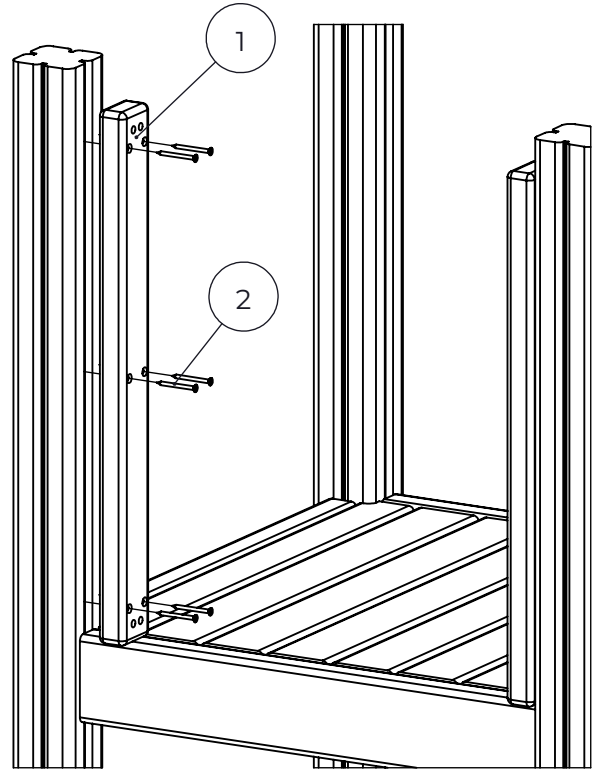

NO.	ITEM CODE			QTY.
1	712303	BATTEN	40x70x730	2
2	980100	SCREW	Ø5x60	12