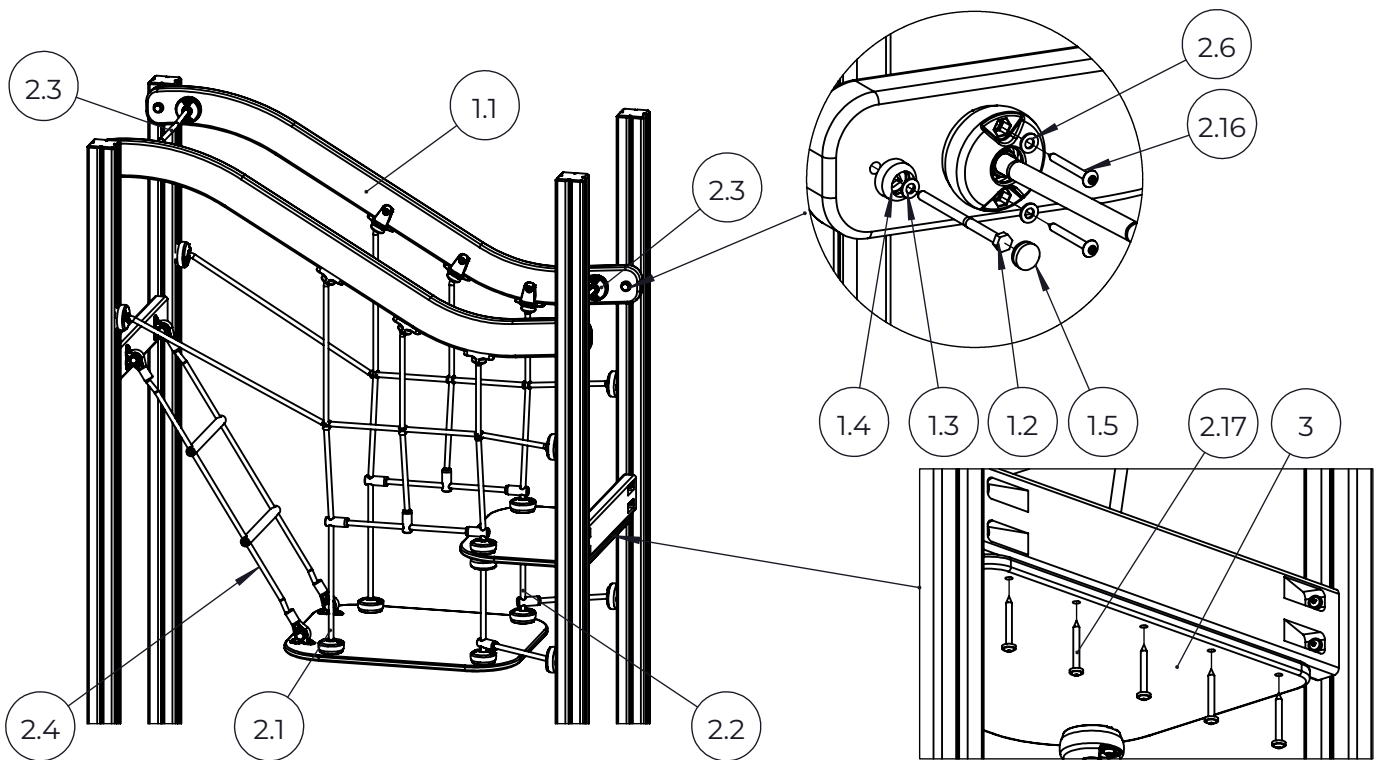

NO.	ITEM CODE			QTY.
1	712799	RAIL	S 1600	2
2	712800	NET ASSEMBLY	1600 HANGING BRIDGE	1
3	712767	PLATE	20x460x640	1
4	712770	PLATE	20x640x800	1

NO.	ITEM CODE			QTY.
1	712799	RAIL	S 1600	2
1.1	707544	RAIL	43x124x1775	1
1.2	909232	SCREW	8x120	2
1.3	980151	WASHER	Ø16/8.4	2
1.4	905083	PLASTIC WASHER	Ø32	2
1.5	905112	PLASTIC CAP	Ø22	2
2	712800	NET ASSEMBLY	1600 HANGING BRIDGE	1
2.1	712776	NET ASSEMBLY	1180x1655	2
2.2	713296	ROPE ELEMENT	330x360	2
2.3	706710	SAFETY ROPE	Ø16x618	2
2.4	713283	NET ASSEMBLY	L1070	1
2.5	909876	ALLEN SCREW	M8x40	4
2.6	909256	WASHER	Ø16/8.4x1.6	16
2.7	980160	NUT	M8	4
2.8	905083	PLASTIC WASHER	Ø32	4
2.9	905112	PLASTIC CAP	Ø22	4
2.10	914858	SPECIAL NUT	M8x12	4
2.11	901899	ALLEN SCREW	M8x45	4
2.12	909868	ALLEN SCREW	M8x50	8
2.13	901104	ALLEN SCREW	M8x80	4
2.14	909633	NUT	M8	12
2.15	980128	SPECIAL SCREW	Ø7x40	6
2.16	980123	SPECIAL SCREW	Ø7x60	20
2.17	900240	SPECIAL SCREW	Ø8x70	17
3	712767	PLATE	20x460x640	1
4	712770	PLATE	20x640x800	1