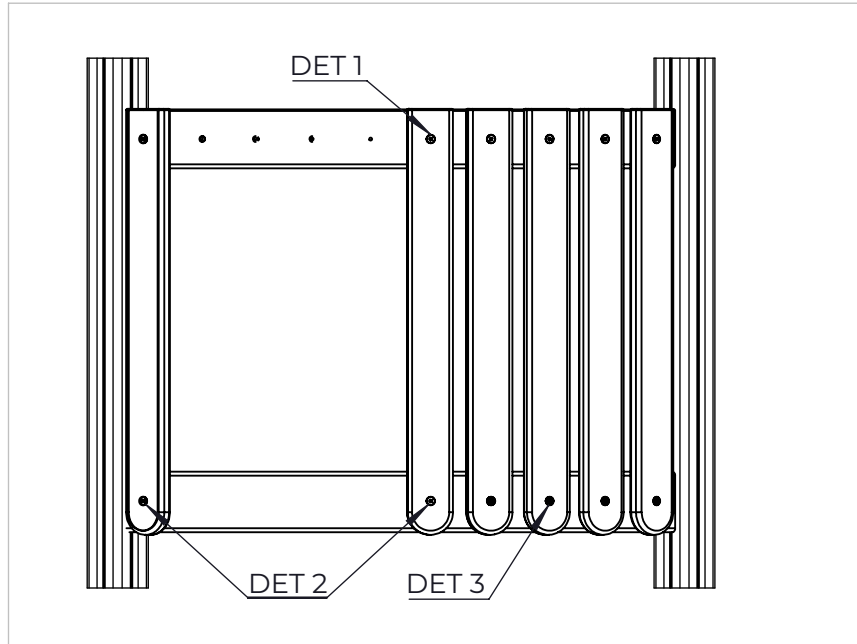

NO.	ITEM CODE			QTY.
1	710471	LATH	32x95x845	6
2	911808	COUNTERSUNK SCREW	M8x70	8
3	914858	SPECIAL NUT	M8x12	8
4	903533	PEITETULPPA	Ø9	8
5	906630	SCREW	Ø8x60	4