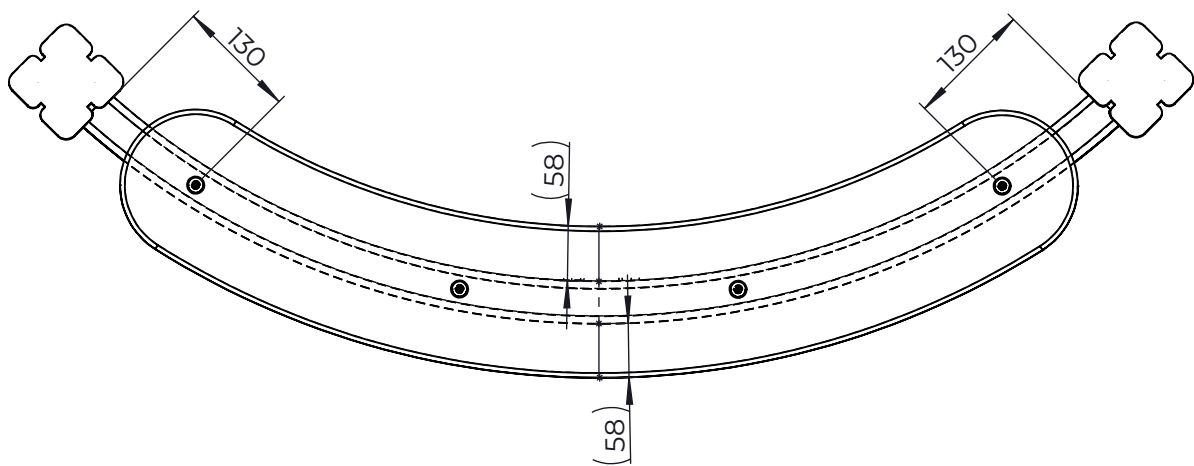

NO.	ITEM CODE			QTY.
1	711801	PLATE	12x283x1013	1
2	906630	SCREW	Ø8x60	4