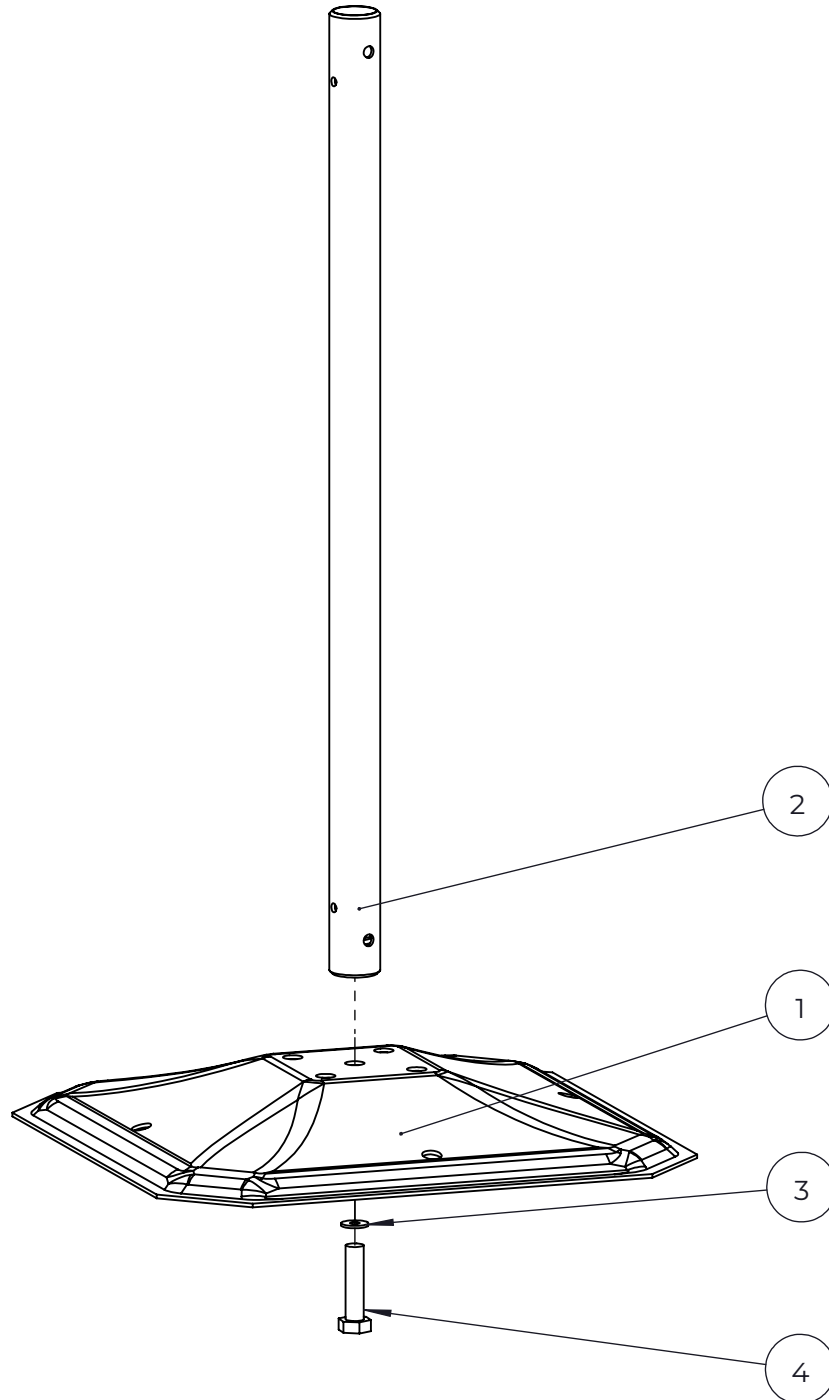

DET 1

DET 2

DET 3

DET 4

DET 5

NO.	ITEM CODE			QTY.
2	903176	CLAMP		4
3	909850	ALLEN SCREW	M8x25	4
4	909256	WASHER	Ø16/8.4x1.6	4
5	909633	NUT	M8	4
6	980123	SPECIAL SCREW	Ø7x60	4

NO.	ITEM CODE			QTY.
1	710469	ARCH ELEMENT	45x120x1096	1
2	903093	SPECIAL SCREW	Ø8x90	4

NO.	ITEM CODE			QTY.
1	712079	BOOM	45x120x715	1
2	903093	SPECIAL SCREW	Ø8x90	4

NO.	ITEM CODE			QTY.
1	909519	FOUNDATION PLATE	380 x 380 x 45	1
2	901916	FOUNDATION TUBE	Ø33.7x650	1
3	900350	WASHER	Ø18/6.4	1
4	909214	BOLT	M12x50	1