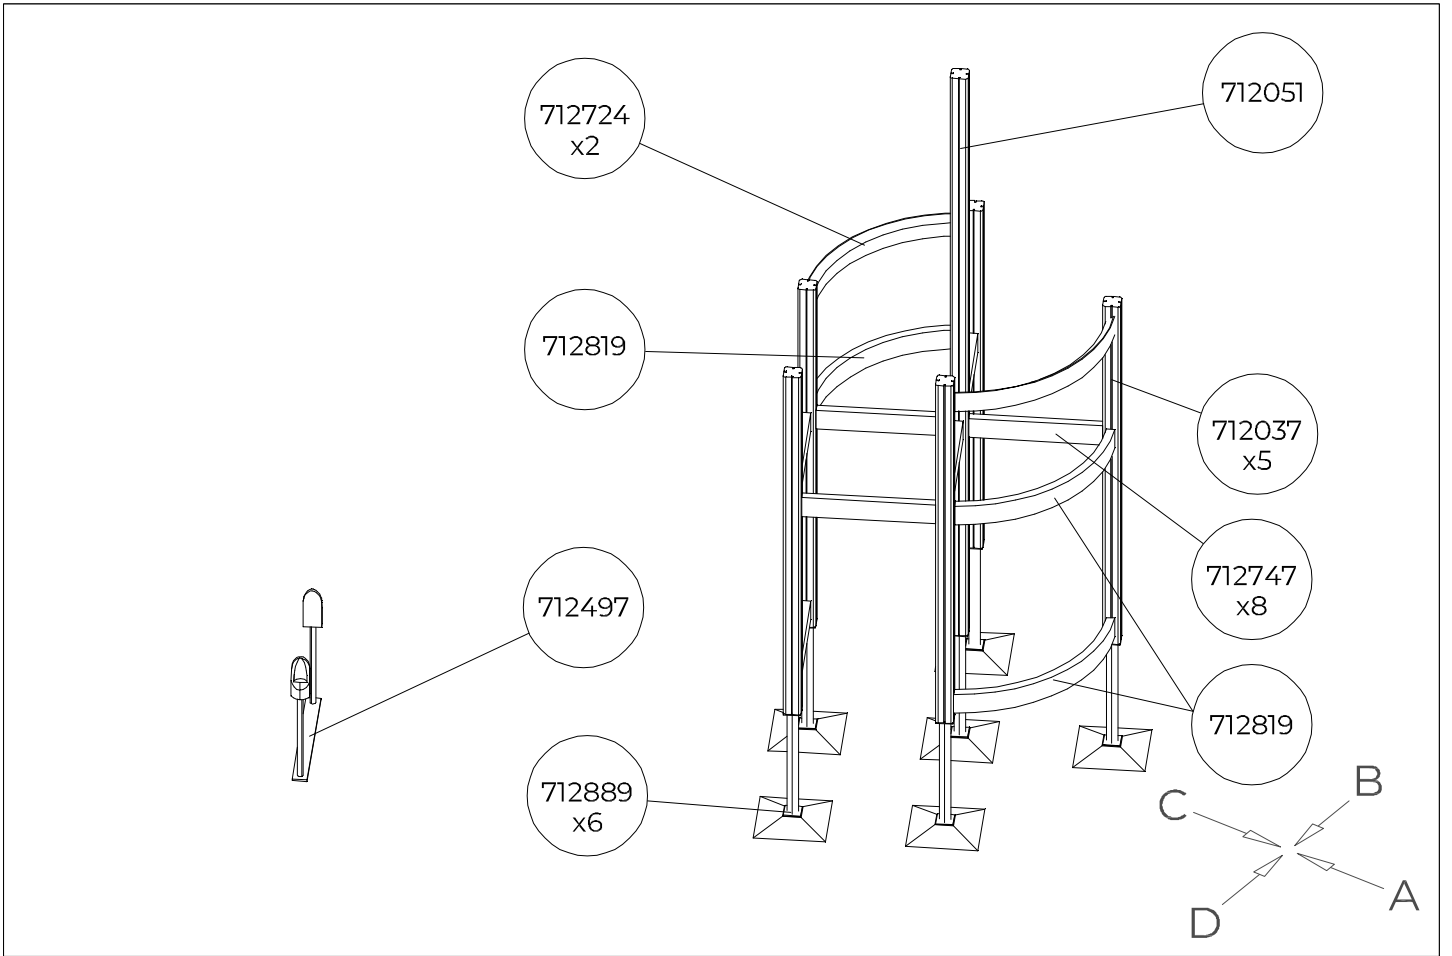

Grid size = 1000 mm

- EN/AS Impact Area 54 m²
- - - Falling Space 55 m²
Max Falling Height 2260 mm

1:50

A

B

C

D

1:50

A

B

C

D

NO.	ITEM CODE			QTY.
1	914891	BAR ELEMENT	120x387x708	1
2	901900	FRICTION RUBBER	20.5x36.2x56	2
3	901902	CLAMP	30.7x60.9x100	2
4	909633	NUT	M8	1
5	909850	ALLEN SCREW	M8x25	1
6	900342	ALLEN SCREW	M8x16	2
7	901939	STUDBOLT	DIN939	1
8	900240	SPECIAL SCREW	Ø8x70	4
9	901182	SPECIAL NUT	Ø11/M8x40	1
10	914891	BAR ELEMENT	Ø33,7x2054	1

NO.	ITEM CODE			QTY.
1	712569-001	ARCH	45x120x1575	1
2	712568-001	ARCH ELEMENT	45x120x1800	1
3	905112	PLASTIC CAP	Ø22	4
4	905083	PLASTIC WASHER	Ø32	4
5	909232	SCREW	8x120	4
6	980151	WASHER	Ø16/8.4	4
7	712590	NET ASSEMBLY		1
8	712583	NET ASSEMBLY		1
9	980123	SPECIAL SCREW	Ø7x60	14
10	980128	SPECIAL SCREW	Ø7x40	7
11	903093	SPECIAL SCREW	Ø8x90	12
12	980150	NUT	M8	14
13	909868	ALLEN SCREW	M8x50	14
14	712572	PLATE	20x430x1767	1

NO.	ITEM CODE			QTY.
1	900240	SPECIAL SCREW	Ø8x70	2
2	914264	STREAMER	30x217x260	1
3	980152	WASHER	Ø24/8.4x2	2

NO.	ITEM CODE			QTY.
1	914905	CHAIN		1
2	712587	PLATE	250x250x10	1
3	909636	SHACKEL	M6x38x24	2
4	906985	ALLEN SCREW	M6x25	2
5	900850	SPECIAL NUT	M6	1
6	909310	ALLEN SCREW	M6 x 16	1