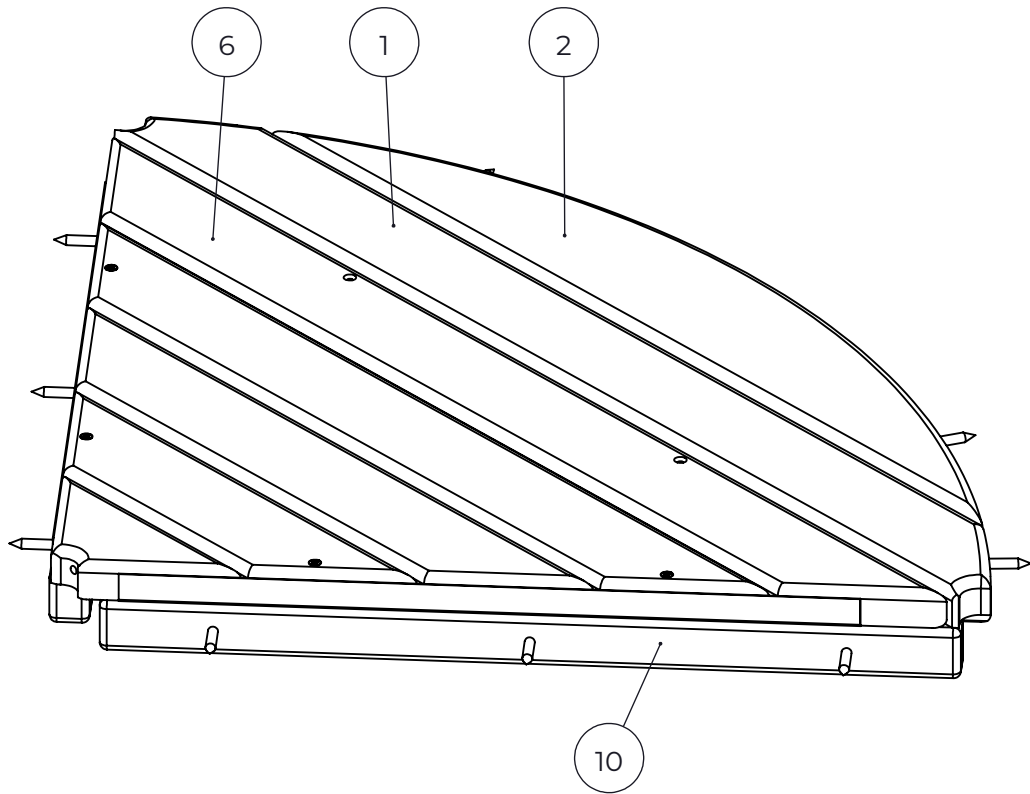

NO.	ITEM CODE			QTY.
1	710453	PLANK	45x95x1023	1
2	710405	PLANK	45x133x870	1
3	710466	PLATE	10x50x280	1
4	980129	SCREW	Ø5x35	6
5	980101	COUNTERSUNK SCREW	Ø4,5 x 70	4
6	712956	FLOOR ELEMENT	32x714x714	1
7	903093	SPECIAL SCREW	Ø8x90	4
8	900240	SPECIAL SCREW	Ø8x70	6
9	909567	PIN	Ø10 X 75	2
10	709709	STRIP	32x45x685	2