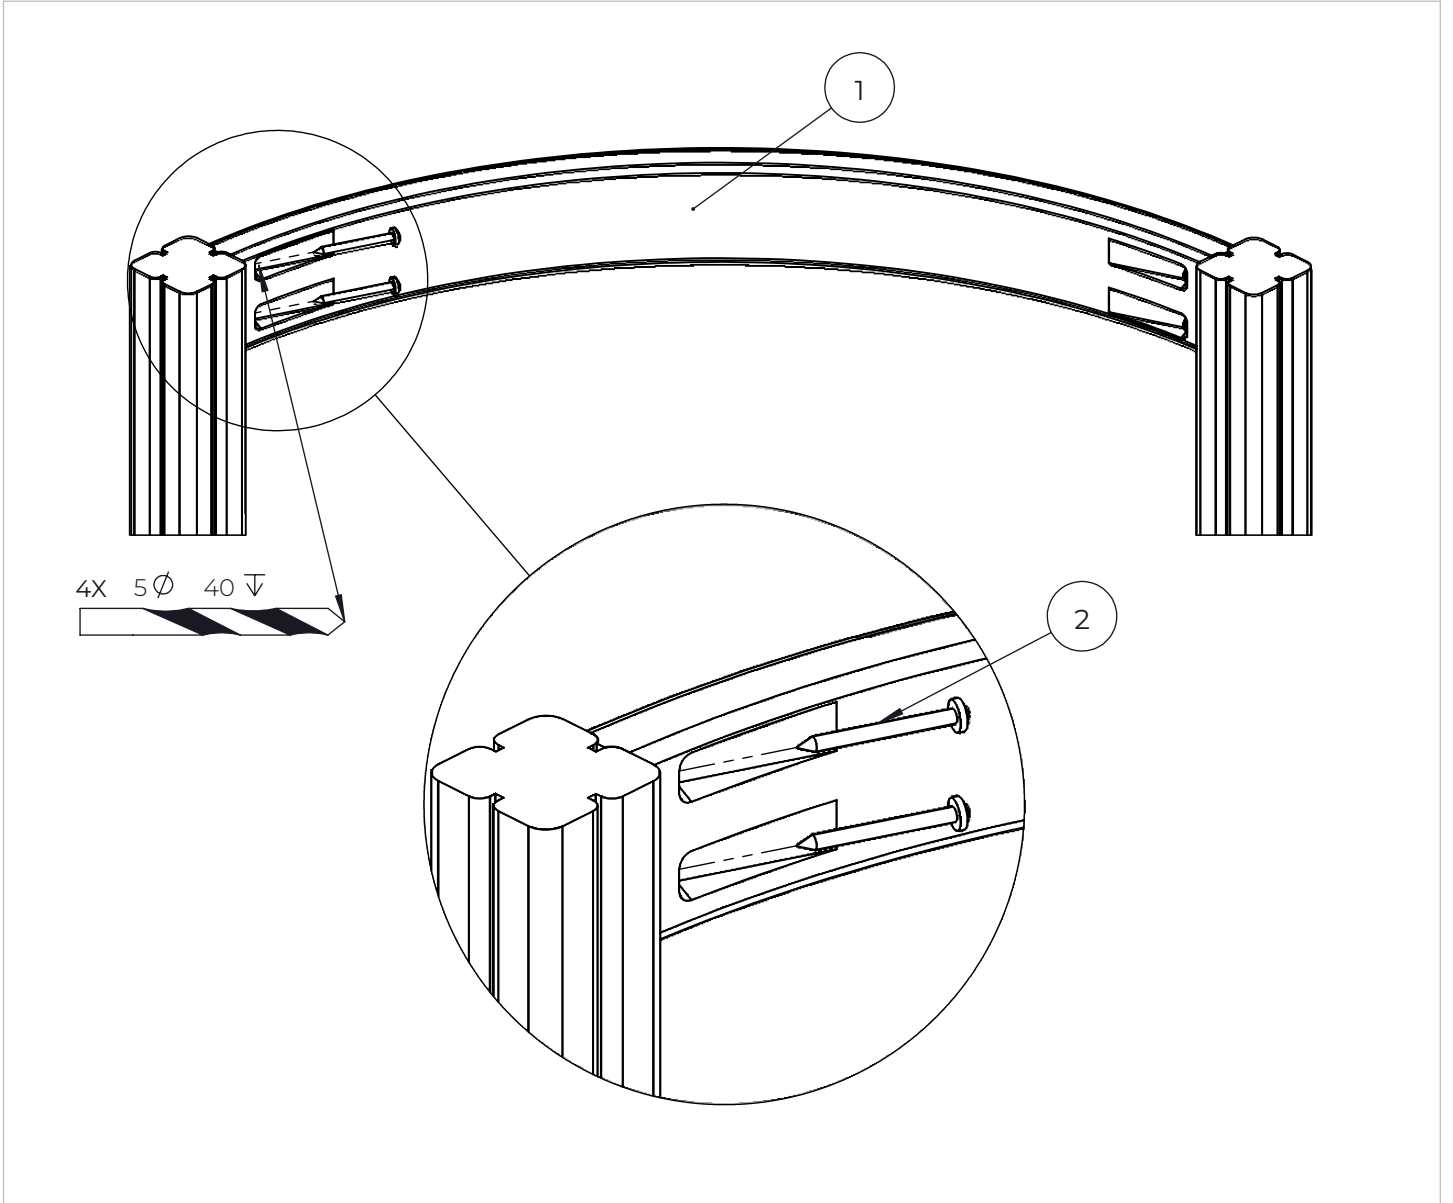

NO.	ITEM CODE			QTY.
1	712799	RAIL	S 1600	2
2	712800	NET ASSEMBLY	1600 HANGING BRIDGE	1
3	712767	PLATE	20x460x640	1
4	712770	PLATE	20x640x800	1

NO.	ITEM CODE			QTY.
1	712799	RAIL	S 1600	2
1.1	707544	RAIL	43x124x1775	1
1.2	909232	SCREW	8x120	2
1.3	980151	WASHER	Ø16/8.4	2
1.4	905083	PLASTIC WASHER	Ø32	2
1.5	905112	PLASTIC CAP	Ø22	2
2	712800	NET ASSEMBLY	1600 HANGING BRIDGE	1
2.1	712776	NET ASSEMBLY	1180x1655	2
2.2	713296	ROPE ELEMENT	330x360	2
2.3	706710	SAFETY ROPE	Ø16x618	2
2.4	713283	NET ASSEMBLY	L1070	1
2.5	909876	ALLEN SCREW	M8x40	4
2.6	909256	WASHER	Ø16/8.4x1.6	16
2.7	980160	NUT	M8	4
2.8	905083	PLASTIC WASHER	Ø32	4
2.9	905112	PLASTIC CAP	Ø22	4
2.10	914858	SPECIAL NUT	M8x12	4
2.11	901899	ALLEN SCREW	M8x45	4
2.12	909868	ALLEN SCREW	M8x50	8
2.13	901104	ALLEN SCREW	M8x80	4
2.14	909633	NUT	M8	12
2.15	980128	SPECIAL SCREW	Ø7x40	6
2.16	980123	SPECIAL SCREW	Ø7x60	20
2.17	900240	SPECIAL SCREW	Ø8x70	17
3	712767	PLATE	20x460x640	1
4	712770	PLATE	20x640x800	1