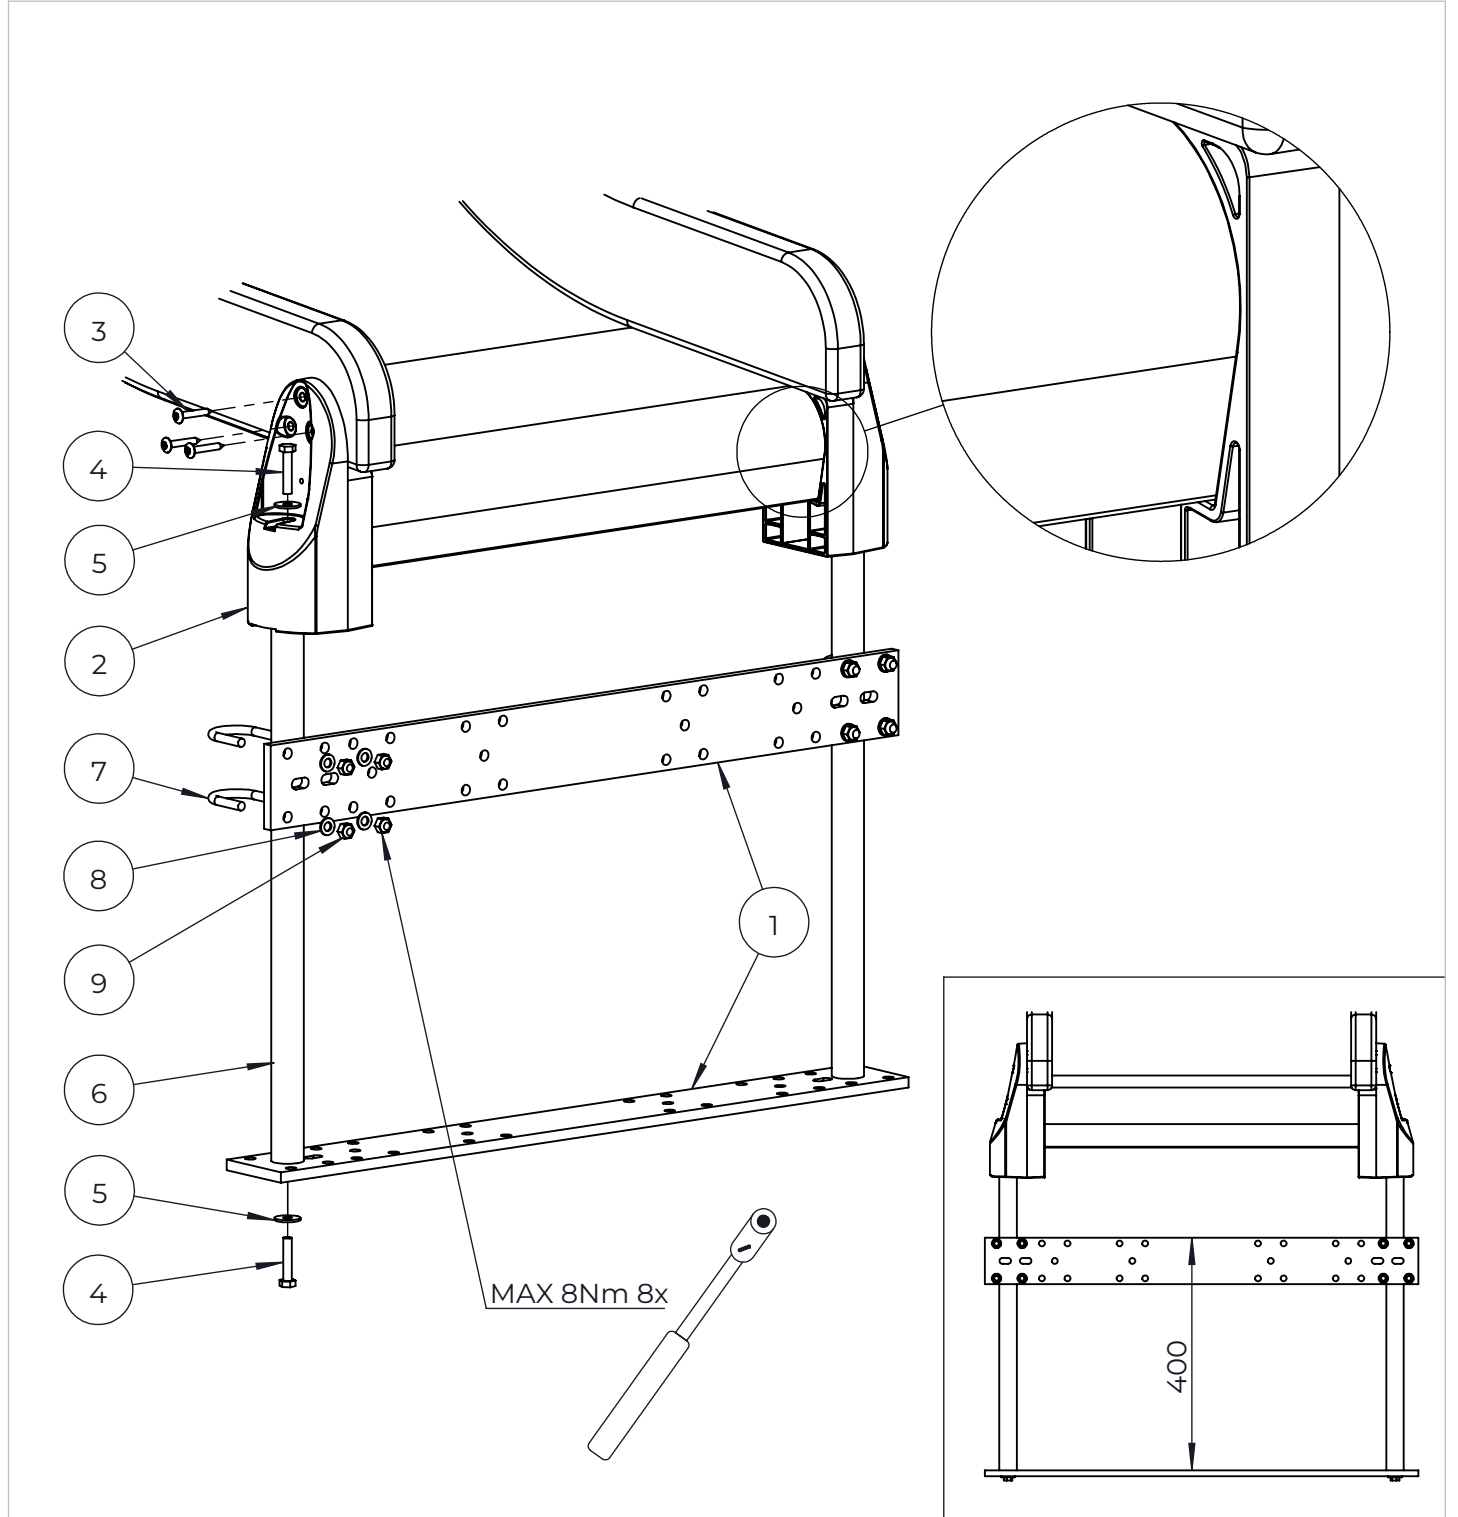

NO.	ITEM CODE			QTY.
1	914298	CURVED BAR		1
2	980152	WASHER	Ø24/8.4x2	4
3	900240	SPECIAL SCREW	Ø8x70	4

NO.	ITEM CODE			QTY.
1	709649	ROPE FENCE	Ø16x705	1
2	903093	SPECIAL SCREW	Ø8x90	4

NO.	ITEM CODE			QTY.
1	712198	NET ASSEMBLY	670x670	1
2	980123	SPECIAL SCREW	Ø7x60	8
3	909256	WASHER	Ø16/8.4x1.6	8

NO.	ITEM CODE			QTY.
1	713010	SILL PLATE	12x70x436	1
2	980100	COUNTERSUNK SCREW	Ø5 x 60	3

NO.	ITEM CODE			QTY.
1	710471	LATH	32x95x845	6
2	911808	COUNTERSUNK SCREW	M8x70	8
3	914858	SPECIAL NUT	M8x12	8
4	903533	PEITETULPPA	Ø9	8
5	906630	SCREW	Ø8x60	4

NO.	ITEM CODE			QTY.
1	707133	PLATE	10x80x745	2
2	901879	CLAMP		2
3	980128	SPECIAL SCREW	Ø7x40	6
4	909210	BOLT	M8x40	4
5	905051	WASHER	Ø24/8.4	4
6	901868	BAR		2
7	901115	U-BOLT		4
8	909256	WASHER	Ø16/8.4x1.6	8
9	980160	NUT	M8	8

NO.	ITEM CODE			QTY.
1	711709	PLATE	12x343x747	2
2	914171	RAIL	Ø34x598	1
3	909876	ALLEN SCREW	M8x40	2
4	903093	SPECIAL SCREW	Ø8x90	2
5	980128	SPECIAL SCREW	Ø7x40	8
6	999561	THREAD GLUE HARD	10 g	1

NO.	ITEM CODE			QTY.
1	712303	BATTEN	40x70x730	2
2	980100	SCREW	Ø5x60	12