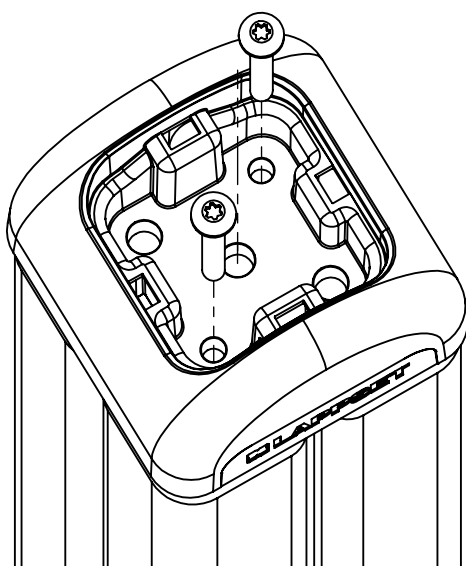

NO.	ITEM CODE			QTY.
1	980131	SCREW	Ø6x60	2
2	915379	TOP HAT COVER	67,5x67,6x34	1
3	915378	TOP HAT BASE	95x95x60	1