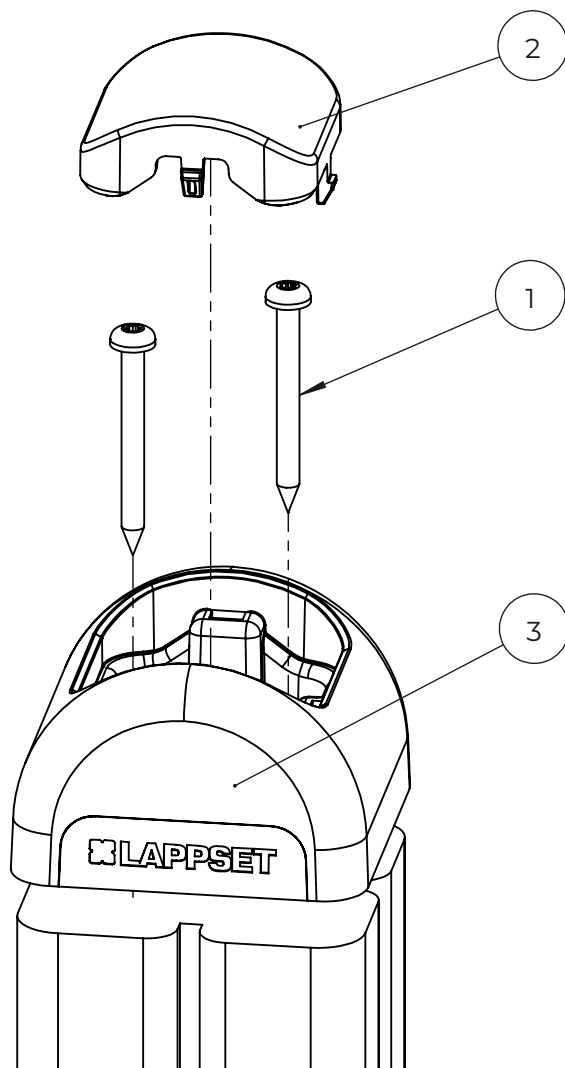

NO.	ITEM CODE			QTY.
1	980131	SCREW	Ø6x60	2
2	915379	TOP HAT COVER	67,5x67,6x34	1
3	915378	TOP HAT BASE	95x95x60	1