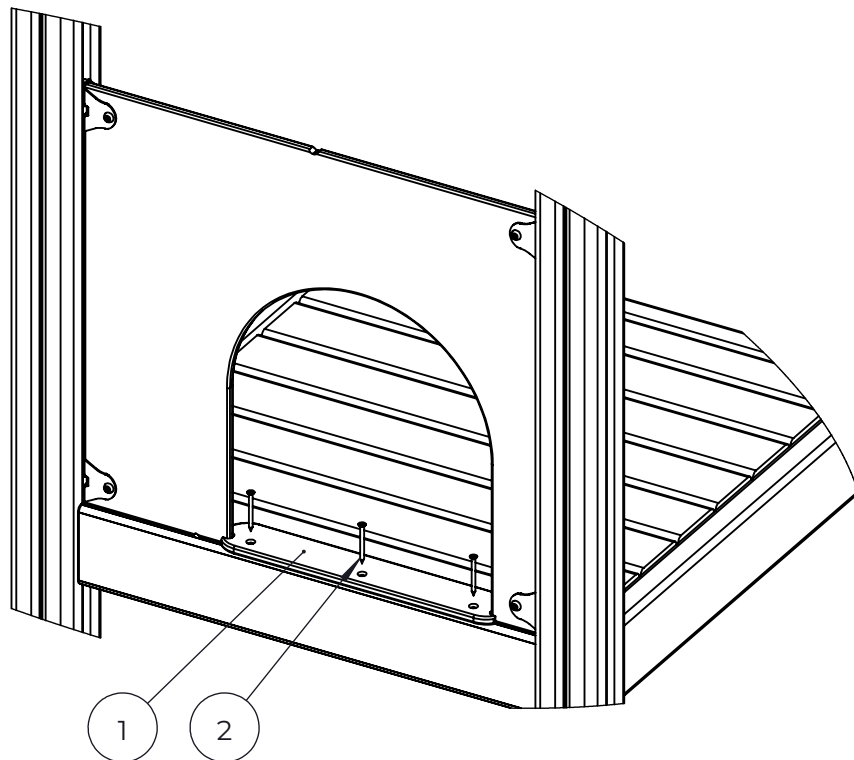

NO.	ITEM CODE			QTY.
1	712923	FLOOR ELEMENT	32x750x750	1
2	706443	STRIP	32x45x702	2
3	900240	SPECIAL SCREW	Ø8x70	6
4	980101	SCREW	Ø4.5x70	8

NO.	ITEM CODE			QTY.
1	711801	PLATE	12x283x1013	1
2	906630	SCREW	Ø8x60	4

NO.	ITEM CODE			QTY.
1	914298	CURVED BAR		1
2	980152	WASHER	Ø24/8.4x2	4
3	900240	SPECIAL SCREW	Ø8x70	4

NO.	ITEM CODE			QTY.
1	709649	ROPE FENCE	Ø16x705	1
2	903093	SPECIAL SCREW	Ø8x90	4

NO.	ITEM CODE			QTY.
1	712198	NET ASSEMBLY	670x670	1
2	980123	SPECIAL SCREW	Ø7x60	8
3	909256	WASHER	Ø16/8.4x1.6	8