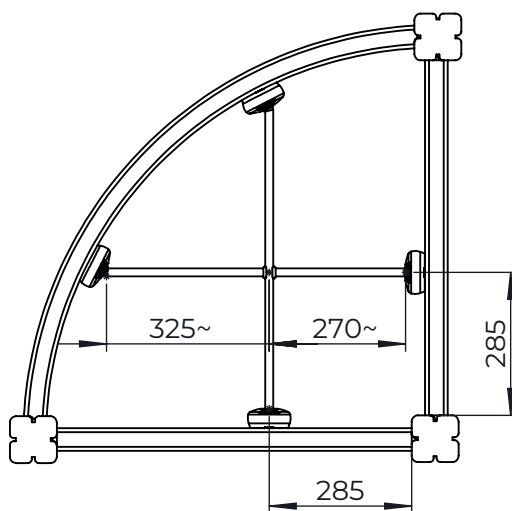

NO.	ITEM CODE			QTY.
1	711718	ARCH ELEMENT	45x120x1096	1
2	903093	SPECIAL SCREW	Ø8x90	4

NO.	ITEM CODE			QTY.
1	909519	FOUNDATION PLATE	380 x 380 x 45	1
2	909639	BOLT	M10x25	4
3	909638	WASHER	Ø20 / 10.5	8
4	909637	NUT	M10	4
5	905104	OUTSIDE PLUG	M10	4
6	909511	FOUNDATION TUBE	90x90x650	1

NO.	ITEM CODE			QTY.
1	712923	FLOOR ELEMENT	32x750x750	1
2	706443	STRIP	32x45x702	2
3	900240	SPECIAL SCREW	Ø8x70	6
4	980101	SCREW	Ø4.5x70	8

NO.	ITEM CODE			QTY.
1	711801	PLATE	12x283x1013	1
2	906630	SCREW	Ø8x60	4

NO.	ITEM CODE			QTY.
1	914298	CURVED BAR		1
2	980152	WASHER	Ø24/8.4x2	4
3	900240	SPECIAL SCREW	Ø8x70	4

NO.	ITEM CODE			QTY.
1	709649	ROPE FENCE	Ø16x705	1
2	903093	SPECIAL SCREW	Ø8x90	4

NO.	ITEM CODE			QTY.
1	712198	NET ASSEMBLY	670x670	1
2	980123	SPECIAL SCREW	Ø7x60	8
3	909256	WASHER	Ø16/8.4x1.6	8

NO.	ITEM CODE			QTY.
1	707133	PLATE	10x80x745	2
2	901879	CLAMP		2
3	980128	SPECIAL SCREW	Ø7x40	6
4	909210	BOLT	M8x40	4
5	905051	WASHER	Ø24/8.4	4
6	901868	BAR		2
7	901115	U-BOLT		4
8	909256	WASHER	Ø16/8.4x1.6	8
9	980160	NUT	M8	8