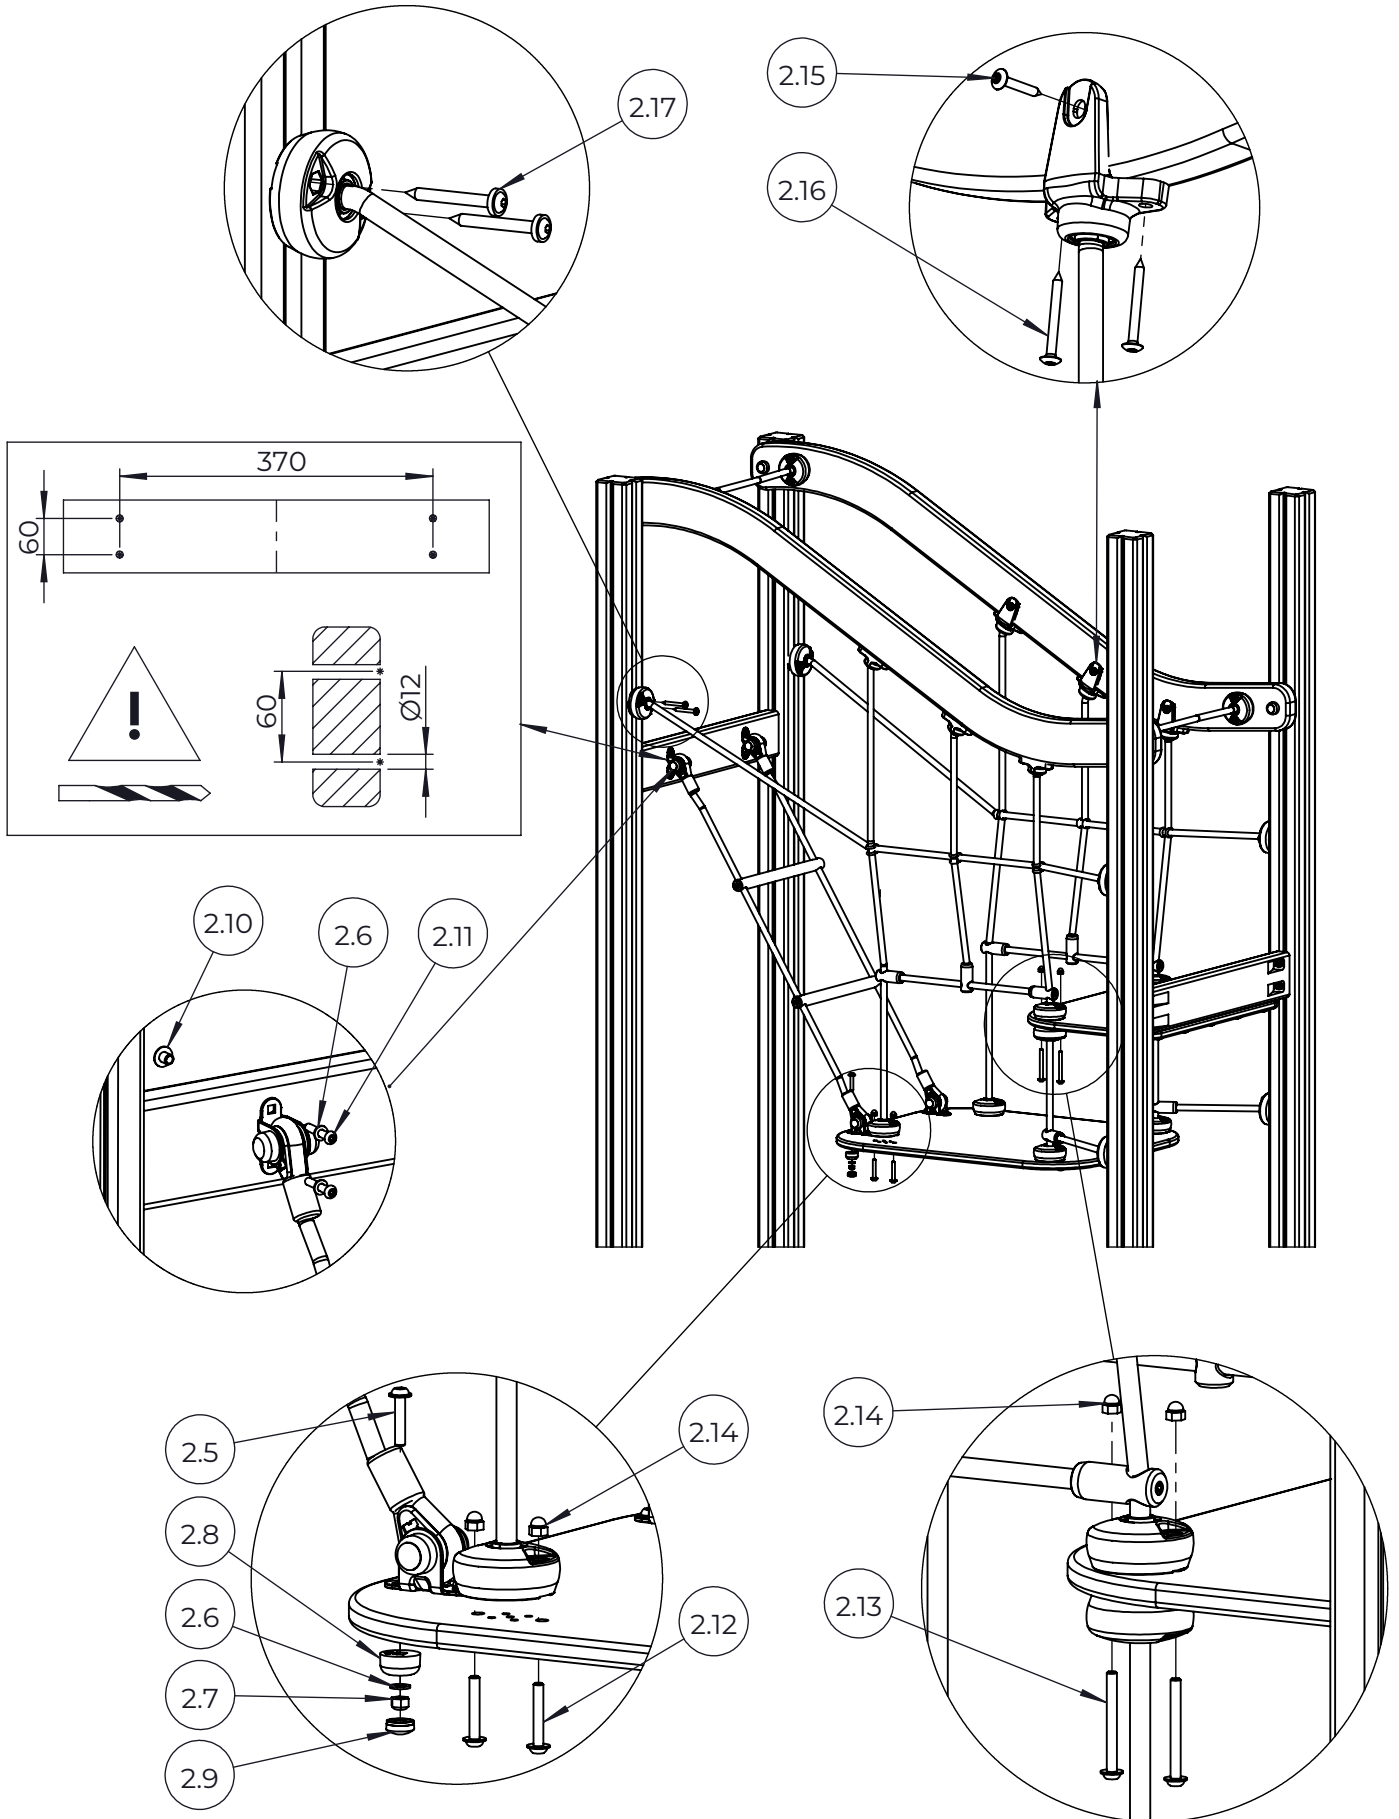

NO.	ITEM CODE			QTY.
1	702286	PRINTED LABEL	65x65	1
2	980114	SCREW	Ø4x20	4

NO.	ITEM CODE			QTY.
1	702339	PRINTED LABEL	118x78	1
2	980114	SCREW	Ø4x20	4

NO.	ITEM CODE			QTY.
1	707544-001	RAIL	43x124x1775	1
2	909232	SCREW	8x120	2
3	980151	WASHER	Ø16/8.4	2
4	905083	PLASTIC WASHER	Ø32	2
5	905112	PLASTIC CAP	Ø22	2

NO.	ITEM CODE			QTY.
1	712799	RAIL	S 1600	2
2	712800	NET ASSEMBLY	1600 HANGING BRIDGE	1
3	712767	PLATE	20x460x640	1
4	712770	PLATE	20x640x800	1

NO.	ITEM CODE			QTY.
1	712799	RAIL	S 1600	2
1.1	707544	RAIL	43x124x1775	1
1.2	909232	SCREW	8x120	2
1.3	980151	WASHER	Ø16/8.4	2
1.4	905083	PLASTIC WASHER	Ø32	2
1.5	905112	PLASTIC CAP	Ø22	2
2	712800	NET ASSEMBLY	1600 HANGING BRIDGE	1
2.1	712776	NET ASSEMBLY	1180x1655	2
2.2	713296	ROPE ELEMENT	330x360	2
2.3	706710	SAFETY ROPE	Ø16x618	2
2.4	713283	NET ASSEMBLY	L1070	1
2.5	909876	ALLEN SCREW	M8x40	4
2.6	909256	WASHER	Ø16/8.4x1.6	16
2.7	980160	NUT	M8	4
2.8	905083	PLASTIC WASHER	Ø32	4
2.9	905112	PLASTIC CAP	Ø22	4
2.10	914858	SPECIAL NUT	M8x12	4
2.11	901899	ALLEN SCREW	M8x45	4
2.12	909868	ALLEN SCREW	M8x50	8
2.13	901104	ALLEN SCREW	M8x80	4
2.14	909633	NUT	M8	12
2.15	980128	SPECIAL SCREW	Ø7x40	6
2.16	980123	SPECIAL SCREW	Ø7x60	20
2.17	900240	SPECIAL SCREW	Ø8x70	17
3	712767	PLATE	20x460x640	1
4	712770	PLATE	20x640x800	1

NO.	ITEM CODE			QTY.
1	711718	ARCH ELEMENT	45x120x1096	1
2	903093	SPECIAL SCREW	Ø8x90	4

NO.	ITEM CODE			QTY.
1	909519	FOUNDATION PLATE	380 x 380 x 45	1
2	909639	BOLT	M10x25	4
3	909638	WASHER	Ø20 / 10.5	8
4	909637	NUT	M10	4
5	905104	OUTSIDE PLUG	M10	4
6	909511	FOUNDATION TUBE	90x90x650	1