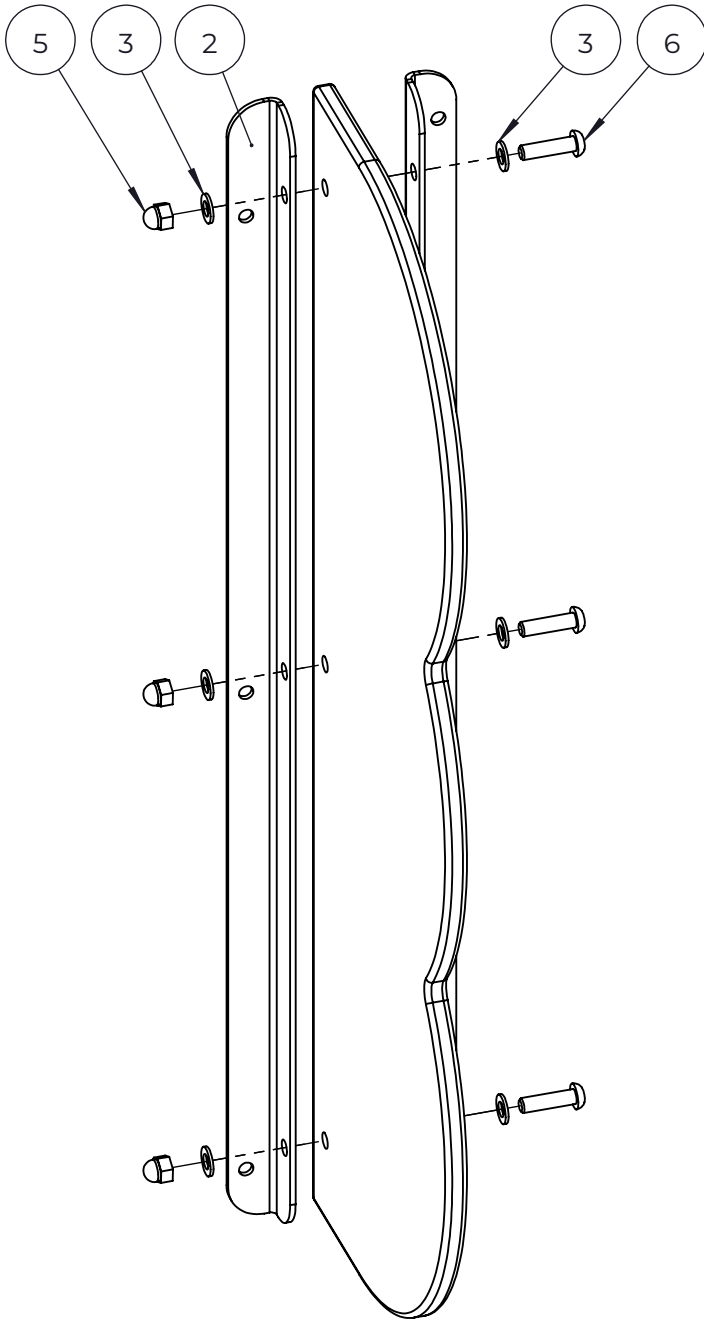

NO.	ITEM CODE			QTY.
1	712079	BOOM	45x120x715	1
2	903093	SPECIAL SCREW	Ø8x90	4

NO.	ITEM CODE			QTY.
1	909519	FOUNDATION PLATE	380 x 380 x 45	1
2	901916	FOUNDATION TUBE	Ø33.7x650	1
3	900350	WASHER	Ø18/6.4	1
4	909214	BOLT	M12x50	1

NO.	ITEM CODE			QTY.
1	900240	SPECIAL SCREW	Ø8x70	2
2	914264	STREAMER	30x217x260	1
3	980152	WASHER	Ø24/8.4x2	2

NO.	ITEM CODE			QTY.
1	914905	CHAIN		1
2	712587	PLATE	250x250x10	1
3	909636	SHACKEL	M6x38x24	2
4	906985	ALLEN SCREW	M6x25	2
5	900850	SPECIAL NUT	M6	1
6	909310	ALLEN SCREW	M6 x 16	1

NO.	ITEM CODE			QTY.
1	711678	PLATE	12x230x702	1
2	914941	FLAG SUPPORT	29x29x700	2
3	909256	WASHER	Ø16/8.4x1.6	12
4	980123	SPECIAL SCREW	Ø7x60	6
5	909633	NUT	M8	3
6	909852	ALLEN SCREW	M8x30	3

NO.	ITEM CODE			QTY.
1	906630	SCREW	Ø8x60	2
2	711807	TOP HAT	93x93x12	1

NO.	ITEM CODE			QTY.
1	914099	BAR ELEMENT	40x120x704	1
2	900240	SPECIAL SCREW	Ø8x70	4
3	980152	WASHER	Ø24/8.4x2	4

NO.	ITEM CODE			QTY.
1	980131	SCREW	Ø6x60	2
2	915379	TOP HAT COVER	67,5x67,6x34	1
3	915378	TOP HAT BASE	95x95x60	1