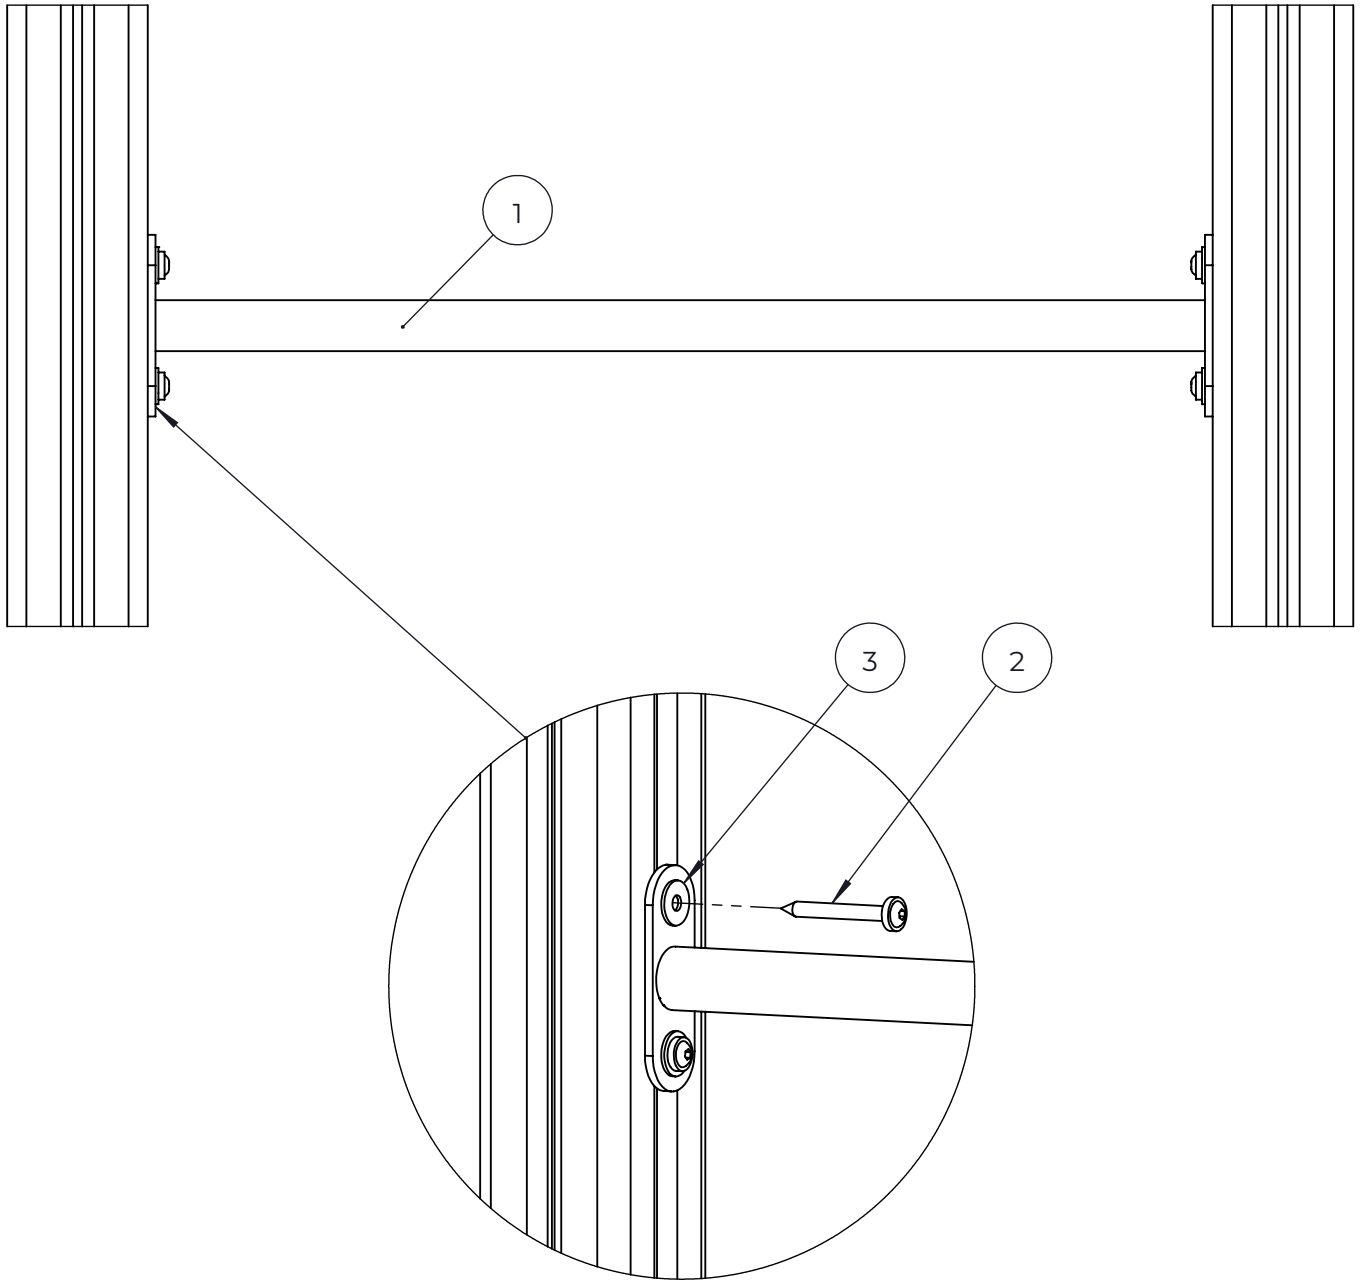

NO.	ITEM CODE			QTY.
1	914099	BAR ELEMENT	40x120x704	1
2	900240	SPECIAL SCREW	Ø8x70	4
3	980152	WASHER	Ø24/8.4x2	4