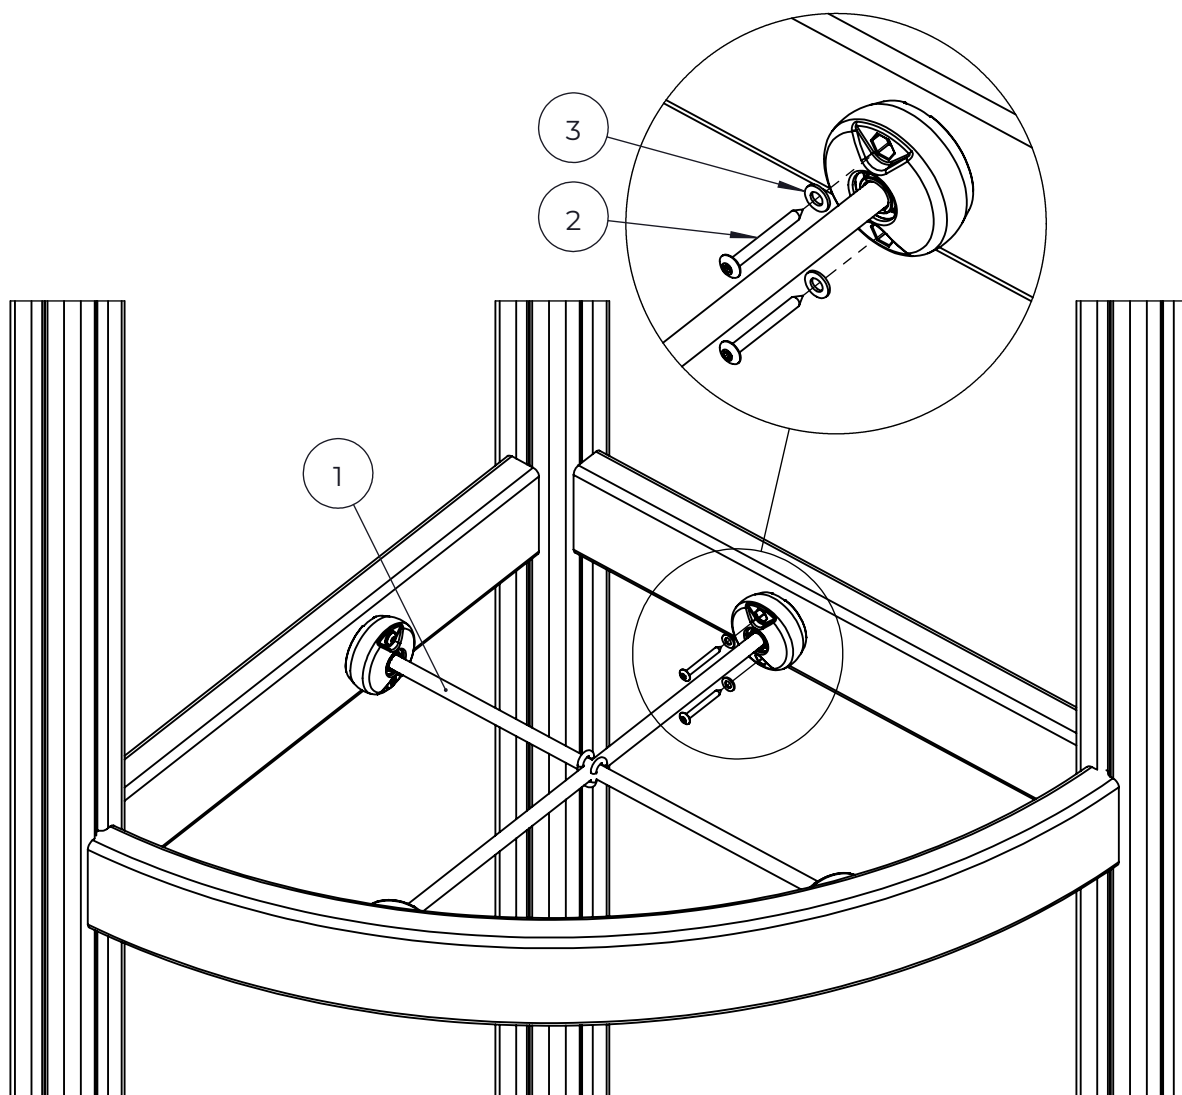

NO.	ITEM CODE			QTY.
1	711718	ARCH ELEMENT	45x120x1096	1
2	903093	SPECIAL SCREW	Ø8x90	4

NO.	ITEM CODE			QTY.
1	909519	FOUNDATION PLATE	380 x 380 x 45	1
2	909639	BOLT	M10x25	4
3	909638	WASHER	Ø20 / 10.5	8
4	909637	NUT	M10	4
5	905104	OUTSIDE PLUG	M10	4
6	909511	FOUNDATION TUBE	90x90x650	1

NO.	ITEM CODE			QTY.
1	712923	FLOOR ELEMENT	32x750x750	1
2	706443	STRIP	32x45x702	2
3	900240	SPECIAL SCREW	Ø8x70	6
4	980101	SCREW	Ø4.5x70	8

NO.	ITEM CODE			QTY.
1	711801	PLATE	12x283x1013	1
2	906630	SCREW	Ø8x60	4

NO.	ITEM CODE			QTY.
1	914298	CURVED BAR		1
2	980152	WASHER	Ø24/8.4x2	4
3	900240	SPECIAL SCREW	Ø8x70	4

NO.	ITEM CODE			QTY.
1	709649	ROPE FENCE	Ø16x705	1
2	903093	SPECIAL SCREW	Ø8x90	4

NO.	ITEM CODE			QTY.
1	712198	NET ASSEMBLY	670x670	1
2	980123	SPECIAL SCREW	Ø7x60	8
3	909256	WASHER	Ø16/8.4x1.6	8

NO.	ITEM CODE			QTY.
1	707133	PLATE	10x80x745	2
2	901879	CLAMP		2
3	980128	SPECIAL SCREW	Ø7x40	6
4	909210	BOLT	M8x40	4
5	905051	WASHER	Ø24/8.4	4
6	901868	BAR		2
7	901115	U-BOLT		4
8	909256	WASHER	Ø16/8.4x1.6	8
9	980160	NUT	M8	8