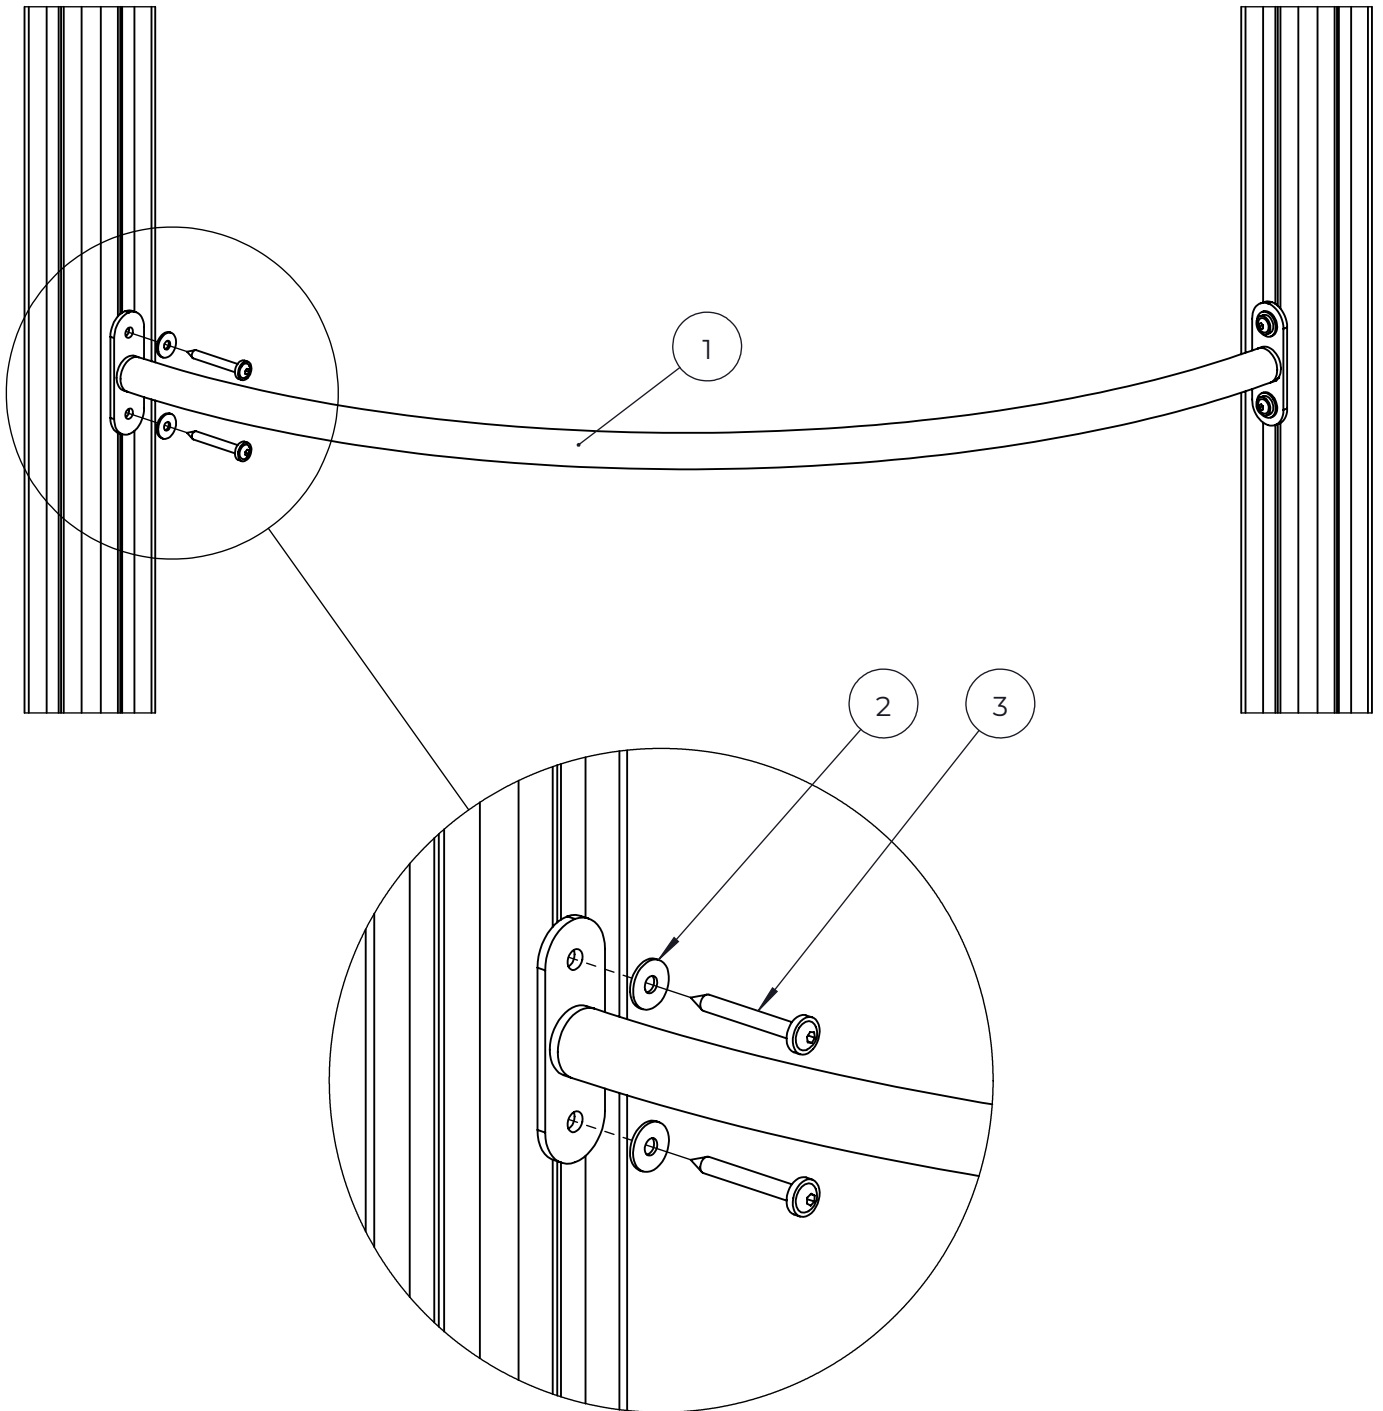

NO.	ITEM CODE			QTY.
1	914298	CURVED BAR		1
2	980152	WASHER	Ø24/8.4x2	4
3	900240	SPECIAL SCREW	Ø8x70	4