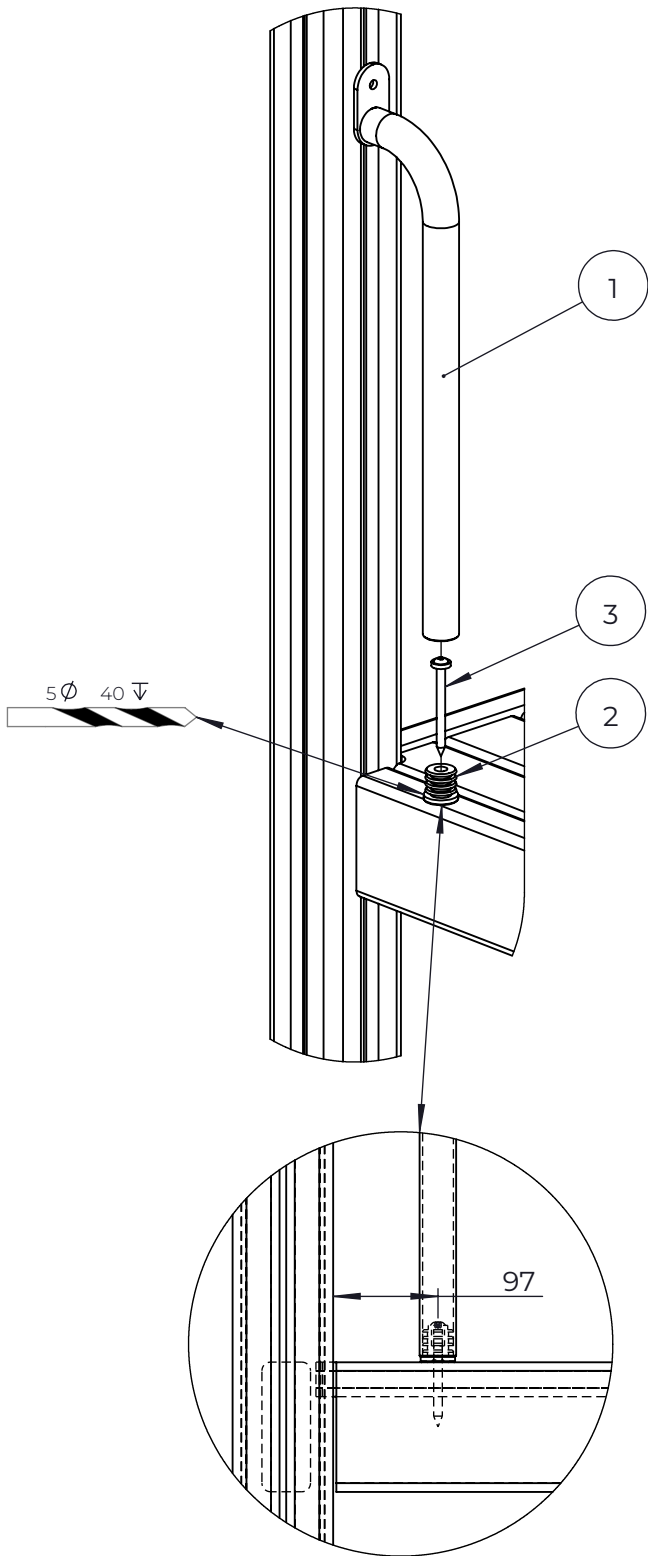

A

B

C

D

NO.	ITEM CODE			QTY.
1	914891	BAR ELEMENT	120x387x708	1
2	901900	FRICTION RUBBER	20.5x36.2x56	2
3	901902	CLAMP	30.7x60.9x100	2
4	909633	NUT	M8	1
5	909850	ALLEN SCREW	M8x25	1
6	900342	ALLEN SCREW	M8x16	2
7	901939	STUDBOLT	DIN939	1
8	900240	SPECIAL SCREW	Ø8x70	4
9	901182	SPECIAL NUT	Ø11/M8x40	1
10	914891	BAR ELEMENT	Ø33,7x2054	1

NO.	ITEM CODE			QTY.
1	914172	HAND GRIP	40x114x540	1
2	908057	CONNECTOR	Ø32/29-L5/30	1
3	903093	SPECIAL SCREW	Ø8x90	1
4	980123	SPECIAL SCREW	Ø7x60	1
5	909256	WASHER	Ø16/8.4x1.6	1

NO.	ITEM CODE			QTY.
1	710471	LATH	32x95x845	10
2	911808	COUNTERSUNK SCREW	M8x70	20
3	914858	SPECIAL NUT	M8x12	20

NO.	ITEM CODE			QTY.
1	712569-001	ARCH	45x120x1575	1
2	712568-001	ARCH ELEMENT	45x120x1800	1
3	905112	PLASTIC CAP	Ø22	4
4	905083	PLASTIC WASHER	Ø32	4
5	909232	SCREW	8x120	4
6	980151	WASHER	Ø16/8.4	4
7	712590	NET ASSEMBLY		1
8	712583	NET ASSEMBLY		1
9	980123	SPECIAL SCREW	Ø7x60	14
10	980128	SPECIAL SCREW	Ø7x40	7
11	903093	SPECIAL SCREW	Ø8x90	12
12	980150	NUT	M8	14
13	909868	ALLEN SCREW	M8x50	14
14	712572	PLATE	20x430x1767	1

NO.	ITEM CODE			QTY.
1	712079	BOOM	45x120x715	1
2	903093	SPECIAL SCREW	Ø8x90	4

NO.	ITEM CODE			QTY.
1	909519	FOUNDATION PLATE	380 x 380 x 45	1
2	901916	FOUNDATION TUBE	Ø33.7x650	1
3	900350	WASHER	Ø18/6.4	1
4	909214	BOLT	M12x50	1