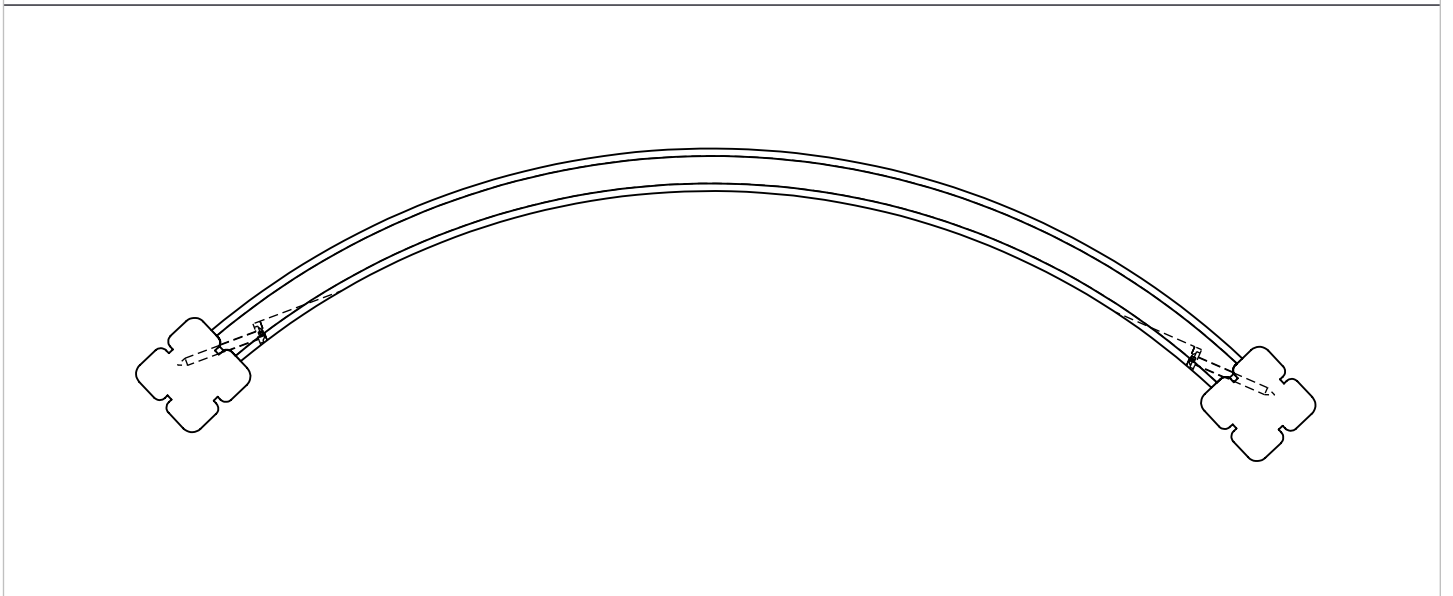

NO.	ITEM CODE			QTY.
1	712799	RAIL	S 1600	2
2	712800	NET ASSEMBLY	1600 HANGING BRIDGE	1
3	712767	PLATE	20x460x640	1
4	712770	PLATE	20x640x800	1

NO.	ITEM CODE			QTY.
1	712799	RAIL	S 1600	2
1.1	707544	RAIL	43x124x1775	1
1.2	909232	SCREW	8x120	2
1.3	980151	WASHER	Ø16/8.4	2
1.4	905083	PLASTIC WASHER	Ø32	2
1.5	905112	PLASTIC CAP	Ø22	2
2	712800	NET ASSEMBLY	1600 HANGING BRIDGE	1
2.1	712776	NET ASSEMBLY	1180x1655	2
2.2	713296	ROPE ELEMENT	330x360	2
2.3	706710	SAFETY ROPE	Ø16x618	2
2.4	713283	NET ASSEMBLY	L1070	1
2.5	909876	ALLEN SCREW	M8x40	4
2.6	909256	WASHER	Ø16/8.4x1.6	16
2.7	980160	NUT	M8	4
2.8	905083	PLASTIC WASHER	Ø32	4
2.9	905112	PLASTIC CAP	Ø22	4
2.10	914858	SPECIAL NUT	M8x12	4
2.11	901899	ALLEN SCREW	M8x45	4
2.12	909868	ALLEN SCREW	M8x50	8
2.13	901104	ALLEN SCREW	M8x80	4
2.14	909633	NUT	M8	12
2.15	980128	SPECIAL SCREW	Ø7x40	6
2.16	980123	SPECIAL SCREW	Ø7x60	20
2.17	900240	SPECIAL SCREW	Ø8x70	17
3	712767	PLATE	20x460x640	1
4	712770	PLATE	20x640x800	1