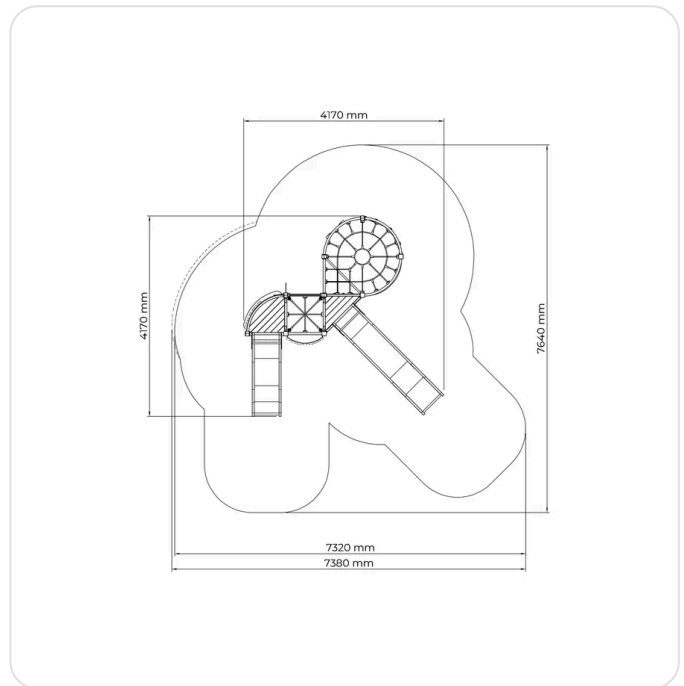

Basic information

User Age	3+
Number of Users	12
Safety Standard	EN 1176-1:2017

Play functions

EXERCISING 1

PLAY WALLS 1

TOWERS 2

CLIMBING 2

SLIDES 2

Technical information

Largest Part, mm	3500	Max Free Fall Height, PLAY, mm	1470
Netto Weight, Total Shipping Weight, kg	461.953	Minimum Space/Height, mm	3810
Foundation Type	Deep mounting, Surface mounting	Safety Area, Length, mm	7640
Heaviest part, kg	56	Width, mm	4170
Falling Space, Length, mm	7640	Falling Space, Width, mm	7380
Falling Space, m2	39	Length, mm	4170
Height, mm	3310	Safety Area, Width, mm	7320
Impact Area, m2	38		