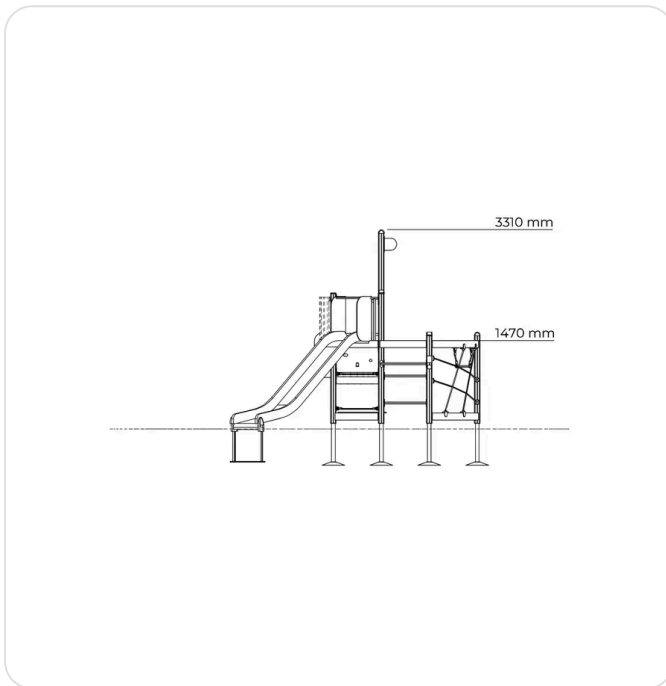

Technical information

Largest Part, mm	3500	Max Free Fall Height, PLAY, mm	1470
Netto Weight, Total Shipping Weight, kg	461.953	Minimum Space/Height, mm	3810
Foundation Type	Deep mounting, Surface mounting	Safety Area, Length, mm	7640
Heaviest part, kg	56	Width, mm	4170
Falling Space, Length, mm	7640	Falling Space, Width, mm	7380
Falling Space, m2	39	Length, mm	4170
Height, mm	3310	Safety Area, Width, mm	7320
Impact Area, m2	38		