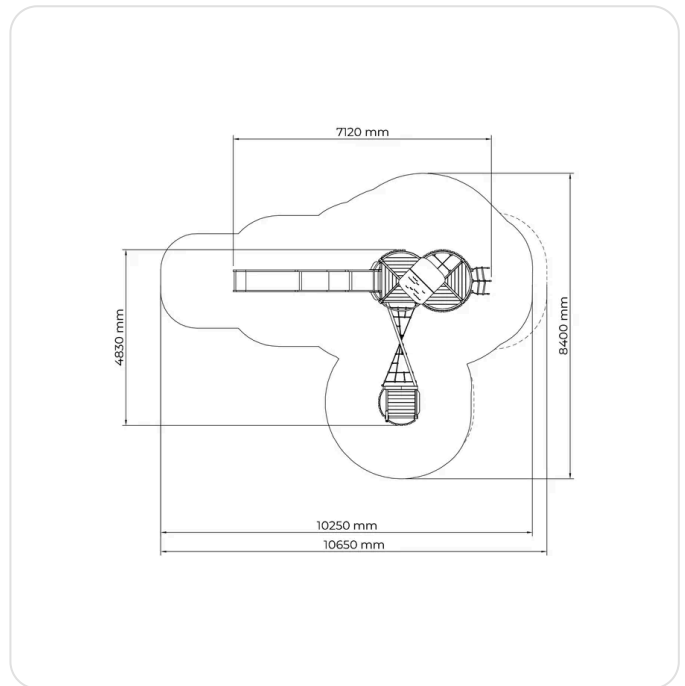

## Technical information

Largest Part, mm	4500	Max Free Fall Height, PLAY, mm	1970
Netto Weight, Total Shipping Weight, kg	808.521	Minimum Space/Height, mm	4940
Foundation Type	Deep mounting, Surface mounting	Safety Area, Length, mm	8400
Heaviest part, kg	83	Width, mm	7120
Falling Space, Length, mm	8400	Falling Space, Width, mm	10650
Falling Space, m2	51	Length, mm	4830
Height, mm	4440	Safety Area, Width, mm	10250
Impact Area, m2	50		