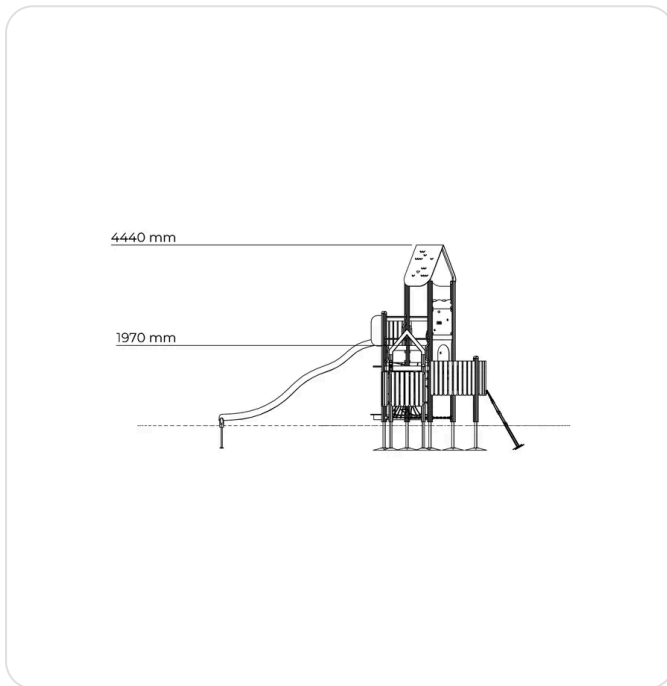

## Ville Play Tower

Prime , F24111M

Reach for the sky! Ville Play Tower is landmark product for playgrounds - Combining low level play with a playground skyscraper! The twisted net, climbing net and ladder, play panels and great amount of inclusive play elements caters to all the kids on the playground. The wobbly slide provides a thrilling exit from the top level. The product is manufactured from PEFC-certified Nordic pine. Colorful panels are HPL.

### Play functions

 ROOFS **1**
 PLAY WALLS **3**
 TOWERS **4**
 CLIMBING **3**
 SLIDES **1**

## Technical information

Largest Part, mm	4500	Max Free Fall Height, PLAY, mm	1970
Netto Weight, Total Shipping Weight, kg	808.521	Minimum Space/Height, mm	4940
Foundation Type	Deep mounting, Surface mounting	Safety Area, Length, mm	8400
Heaviest part, kg	83	Width, mm	7120
Falling Space, Length, mm	8400	Falling Space, Width, mm	10650
Falling Space, m2	51	Length, mm	4830
Height, mm	4440	Safety Area, Width, mm	10250
Impact Area, m2	50		