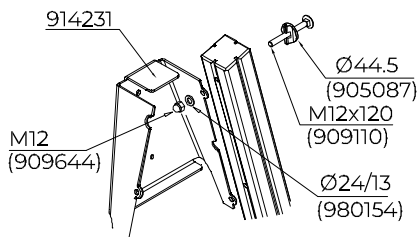

DET 1

DET 2

DET 3

DET 4

DET 5

DET 6

DET 7

DET 1

NO.	ITEM CODE			QTY.
1	980131	SCREW	Ø6x60	2
2	915379	TOP HAT COVER	67,5x67,6x34	1
3	915378	TOP HAT BASE	95x95x60	1

NO.	ITEM CODE			QTY.
1	702286	PRINTED LABEL	65x65	1
2	980114	SCREW	Ø4x20	4

NO.	ITEM CODE			QTY.
1	905104	OUTSIDE PLUG	M10	4
2	909638	WASHER	Ø20 / 10.5	8
3	909507	FOUNDATION PLATE		1
4	911155	FOUNDATION TUBE	90x90x650	1
5	909637	NUT	M10	4
6	909639	BOLT	M10x25	4

NO.	ITEM CODE			QTY.
1	909508	FOUNDATION PLATE		1
2	911155	FOUNDATION TUBE	90x90x650	1
3	909637	NUT	M10	4
4	909639	BOLT	M10x25	4
5	909638	WASHER	Ø20 / 10.5	8
6	905104	OUTSIDE PLUG	M10	4

NO.	ITEM CODE			QTY.
1	909519	FOUNDATION PLATE	380 x 380 x 45	1
2	909639	BOLT	M10x25	4
3	909638	WASHER	Ø20 / 10.5	8
4	909637	NUT	M10	4
5	905104	OUTSIDE PLUG	M10	4
6	911155	FOUNDATION TUBE	90x90x650	1