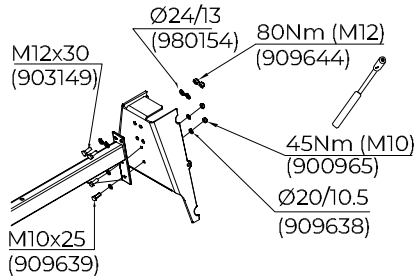

DET 1

DET 2

DET 3

DET 4

DET 5

DET 6

DET 7

DET 1

NO.	ITEM CODE			QTY.
1	980131	SCREW	Ø6x60	2
2	915379	TOP HAT COVER	67,5x67,6x34	1
3	915378	TOP HAT BASE	95x95x60	1

NO.	ITEM CODE			QTY.
1	702286	PRINTED LABEL	65x65	1
2	980114	SCREW	Ø4x20	4

NO.	ITEM CODE			QTY.
1	905104	OUTSIDE PLUG	M10	4
2	909638	WASHER	Ø20 / 10.5	8
3	909507	FOUNDATION PLATE		1
4	911155	FOUNDATION TUBE	90x90x650	1
5	909637	NUT	M10	4
6	909639	BOLT	M10x25	4

NO.	ITEM CODE			QTY.
1	909508	FOUNDATION PLATE		1
2	911155	FOUNDATION TUBE	90x90x650	1
3	909637	NUT	M10	4
4	909639	BOLT	M10x25	4
5	909638	WASHER	Ø20 / 10.5	8
6	905104	OUTSIDE PLUG	M10	4

NO.	ITEM CODE			QTY.
1	909519	FOUNDATION PLATE	380 x 380 x 45	1
2	909639	BOLT	M10x25	4
3	909638	WASHER	Ø20 / 10.5	8
4	909637	NUT	M10	4
5	905104	OUTSIDE PLUG	M10	4
6	911155	FOUNDATION TUBE	90x90x650	1