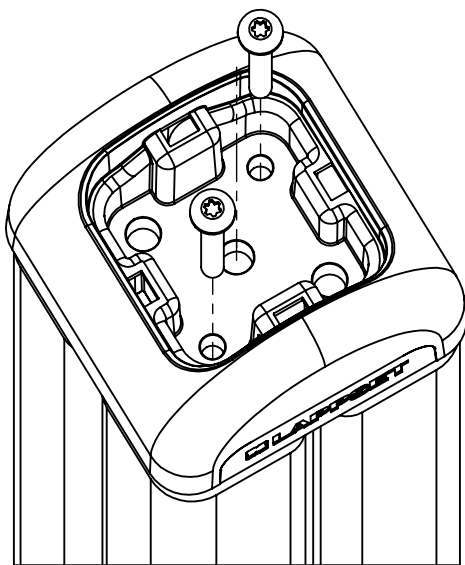

DET 1

DET 2

DET 3

DET 4

DET 5

DET 6

DET 7

DET 1

NO.	ITEM CODE			QTY.
1	980131	SCREW	Ø6x60	2
2	915379	TOP HAT COVER	67,5x67,6x34	1
3	915378	TOP HAT BASE	95x95x60	1

NO.	ITEM CODE			QTY.
1	702286	PRINTED LABEL	65x65	1
2	980114	SCREW	Ø4x20	4

NO.	ITEM CODE			QTY.
1	905104	OUTSIDE PLUG	M10	4
2	909638	WASHER	Ø20 / 10.5	8
3	909507	FOUNDATION PLATE		1
4	911155	FOUNDATION TUBE	90x90x650	1
5	909637	NUT	M10	4
6	909639	BOLT	M10x25	4

NO.	ITEM CODE			QTY.
1	909508	FOUNDATION PLATE		1
2	911155	FOUNDATION TUBE	90x90x650	1
3	909637	NUT	M10	4
4	909639	BOLT	M10x25	4
5	909638	WASHER	Ø20 / 10.5	8
6	905104	OUTSIDE PLUG	M10	4

NO.	ITEM CODE			QTY.
1	909519	FOUNDATION PLATE	380 x 380 x 45	1
2	909639	BOLT	M10x25	4
3	909638	WASHER	Ø20 / 10.5	8
4	909637	NUT	M10	4
5	905104	OUTSIDE PLUG	M10	4
6	911155	FOUNDATION TUBE	90x90x650	1