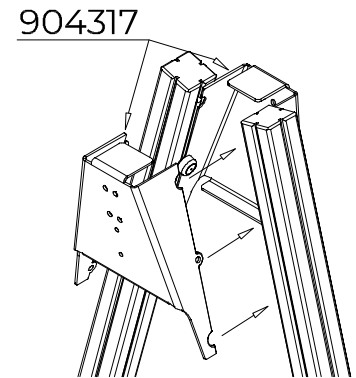

DET 1

DET 2

DET 3

DET 4

DET 5

DET 6

DET 7

DET 1

NO.	ITEM CODE			QTY.
1	980131	SCREW	Ø6x60	2
2	915379	TOP HAT COVER	67,5x67,6x34	1
3	915378	TOP HAT BASE	95x95x60	1

NO.	ITEM CODE			QTY.
1	702286	PRINTED LABEL	65x65	1
2	980114	SCREW	Ø4x20	4

NO.	ITEM CODE			QTY.
1	905104	OUTSIDE PLUG	M10	4
2	909638	WASHER	Ø20 / 10.5	8
3	909507	FOUNDATION PLATE		1
4	911155	FOUNDATION TUBE	90x90x650	1
5	909637	NUT	M10	4
6	909639	BOLT	M10x25	4

NO.	ITEM CODE			QTY.
1	909508	FOUNDATION PLATE		1
2	911155	FOUNDATION TUBE	90x90x650	1
3	909637	NUT	M10	4
4	909639	BOLT	M10x25	4
5	909638	WASHER	Ø20 / 10.5	8
6	905104	OUTSIDE PLUG	M10	4

NO.	ITEM CODE			QTY.
1	909519	FOUNDATION PLATE	380 x 380 x 45	1
2	909639	BOLT	M10x25	4
3	909638	WASHER	Ø20 / 10.5	8
4	909637	NUT	M10	4
5	905104	OUTSIDE PLUG	M10	4
6	911155	FOUNDATION TUBE	90x90x650	1