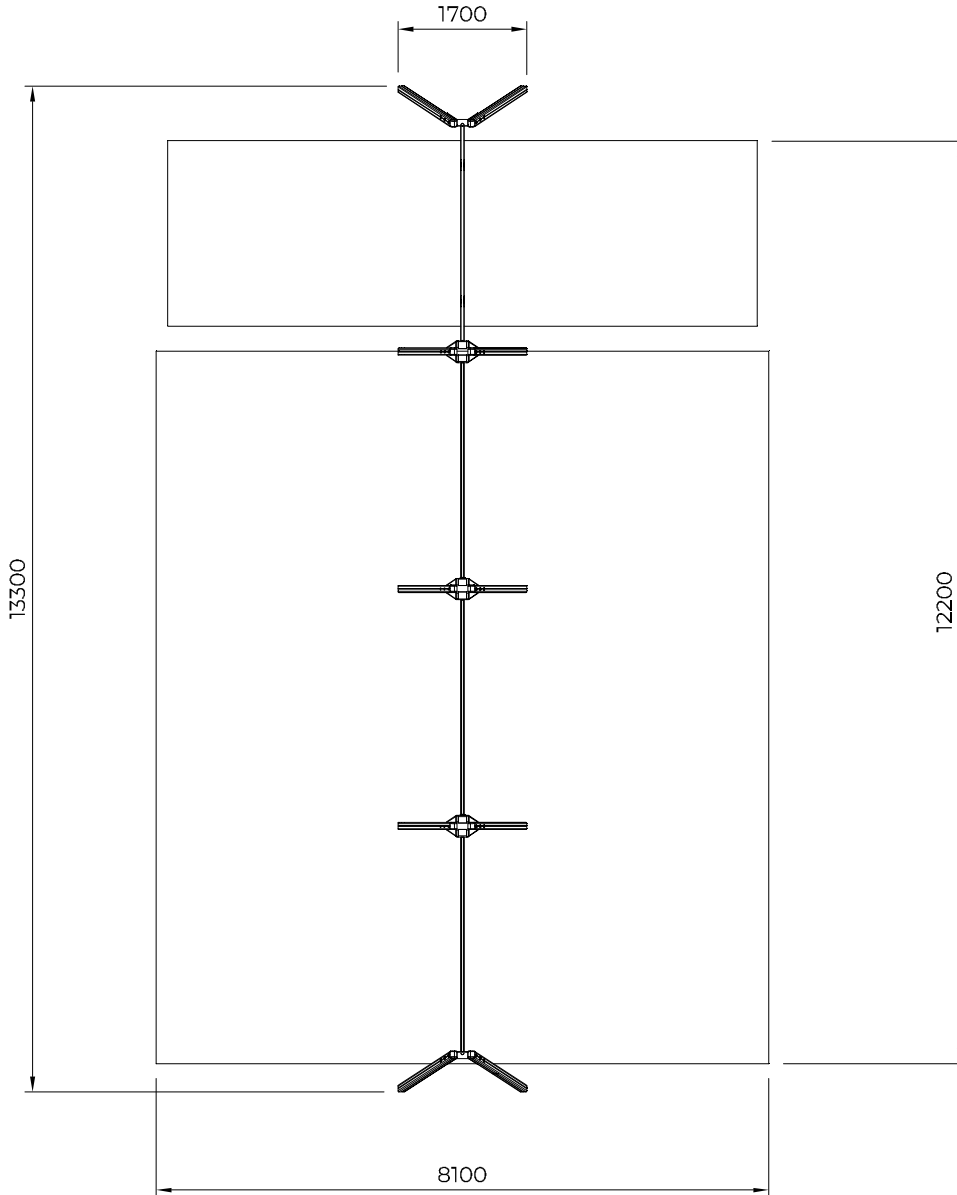

- EN/AS Impact Area 95 m2
- - - - Falling Space 95 m2
Max Falling Height 1400 mm

FFL

FFL = Finished Floor Level

2730

0 FFL

FFL = Finished Floor Level

DET 1

DET 2

NO.	ITEM CODE			QTY.
1	980131	SCREW	Ø6x60	2
2	915379	TOP HAT COVER	67,5x67,6x34	1
3	915378	TOP HAT BASE	95x95x60	1

NO.	ITEM CODE			QTY.
1	702286	PRINTED LABEL	65x65	1
2	980114	SCREW	Ø4x20	4

NO.	ITEM CODE			QTY.
1	909519	FOUNDATION PLATE	380 x 380 x 45	1
2	909639	BOLT	M10x25	4
3	909638	WASHER	Ø20 / 10.5	8
4	909637	NUT	M10	4
5	905104	OUTSIDE PLUG	M10	4
6	909511	FOUNDATION TUBE	90x90x650	1

NO.	ITEM CODE			QTY.
1	909511	FOUNDATION TUBE	90x90x650	1
2	909507	FOUNDATION PLATE		1
3	909638	WASHER	Ø20 / 10.5	8
4	909639	BOLT	M10x25	4
5	909637	NUT	M10	4
6	905104	OUTSIDE PLUG	M10	4

NO.	ITEM CODE			QTY.
1	909511	FOUNDATION TUBE	90x90x650	1
2	909508	FOUNDATION PLATE		1
3	909638	WASHER	Ø20 / 10.5	8
4	909639	BOLT	M10x25	4
5	909637	NUT	M10	4
6	905104	OUTSIDE PLUG	M10	4

NO.	ITEM CODE			QTY.
1	909519	FOUNDATION PLATE	380 x 380 x 45	1
2	909639	BOLT	M10x25	4
3	909638	WASHER	Ø20 / 10.5	8
4	909637	NUT	M10	4
5	905104	OUTSIDE PLUG	M10	4
6	911155	FOUNDATION TUBE	90x90x650	1