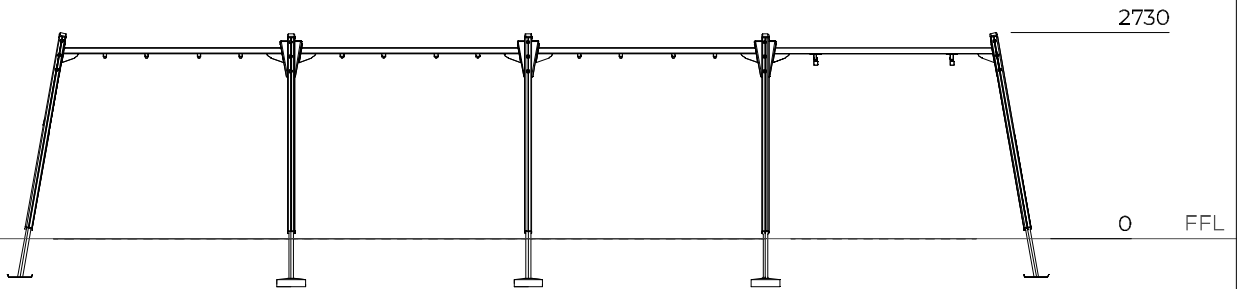

- EN/AS Impact Area 95 m2
- - - - Falling Space 95 m2
Max Falling Height 1400 mm

FFL

FFL = Finished Floor Level

2730

0 FFL

FFL = Finished Floor Level

DET 1

DET 2

NO.	ITEM CODE			QTY.
1	980131	SCREW	Ø6x60	2
2	915379	TOP HAT COVER	67,5x67,6x34	1
3	915378	TOP HAT BASE	95x95x60	1

NO.	ITEM CODE			QTY.
1	702286	PRINTED LABEL	65x65	1
2	980114	SCREW	Ø4x20	4

NO.	ITEM CODE			QTY.
1	909519	FOUNDATION PLATE	380 x 380 x 45	1
2	909639	BOLT	M10x25	4
3	909638	WASHER	Ø20 / 10.5	8
4	909637	NUT	M10	4
5	905104	OUTSIDE PLUG	M10	4
6	909511	FOUNDATION TUBE	90x90x650	1

NO.	ITEM CODE			QTY.
1	909519	FOUNDATION PLATE	380 x 380 x 45	1
2	909639	BOLT	M10x25	4
3	909638	WASHER	Ø20 / 10.5	8
4	909637	NUT	M10	4
5	905104	OUTSIDE PLUG	M10	4
6	911155	FOUNDATION TUBE	90x90x650	1