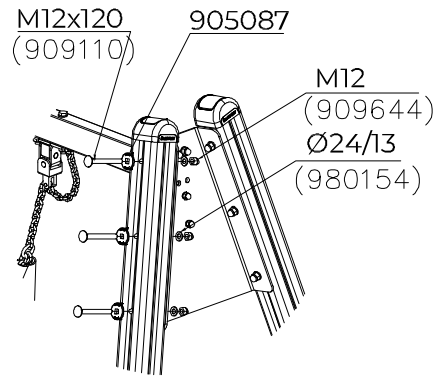

- EN/AS Impact Area 95 m2
- - - - Falling Space 95 m2
Max Falling Height 1400 mm

FFL

FFL = Finished Floor Level

2730

0 FFL

FFL = Finished Floor Level

DET 1

DET 2

NO.	ITEM CODE			QTY.
1	980131	SCREW	Ø6x60	2
2	915379	TOP HAT COVER	67,5x67,6x34	1
3	915378	TOP HAT BASE	95x95x60	1

NO.	ITEM CODE			QTY.
1	702286	PRINTED LABEL	65x65	1
2	980114	SCREW	Ø4x20	4

NO.	ITEM CODE			QTY.
1	909519	FOUNDATION PLATE	380 x 380 x 45	1
2	909639	BOLT	M10x25	4
3	909638	WASHER	Ø20 / 10.5	8
4	909637	NUT	M10	4
5	905104	OUTSIDE PLUG	M10	4
6	909511	FOUNDATION TUBE	90x90x650	1

NO.	ITEM CODE			QTY.
1	905104	OUTSIDE PLUG	M10	4
2	909638	WASHER	Ø20 / 10.5	8
3	909507	FOUNDATION PLATE		1
4	911155	FOUNDATION TUBE	90x90x650	1
5	909637	NUT	M10	4
6	909639	BOLT	M10x25	4

NO.	ITEM CODE			QTY.
1	909508	FOUNDATION PLATE		1
2	911155	FOUNDATION TUBE	90x90x650	1
3	909637	NUT	M10	4
4	909639	BOLT	M10x25	4
5	909638	WASHER	Ø20 / 10.5	8
6	905104	OUTSIDE PLUG	M10	4

NO.	ITEM CODE			QTY.
1	909519	FOUNDATION PLATE	380 x 380 x 45	1
2	909639	BOLT	M10x25	4
3	909638	WASHER	Ø20 / 10.5	8
4	909637	NUT	M10	4
5	905104	OUTSIDE PLUG	M10	4
6	911155	FOUNDATION TUBE	90x90x650	1