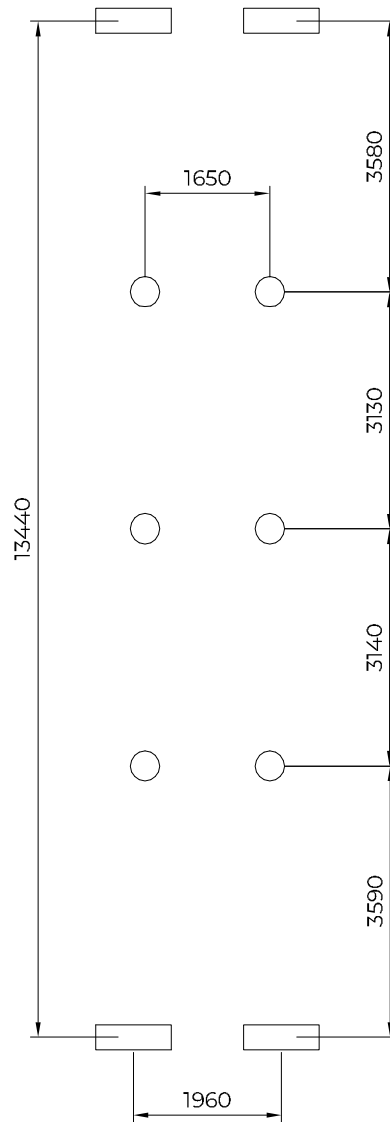

- EN/AS Impact Area 95 m2
- - - - Falling Space 95 m2
Max Falling Height 1400 mm

FFL

FFL = Finished Floor Level

2730

0 FFL

FFL = Finished Floor Level

DET 1

DET 2

NO.	ITEM CODE			QTY.
1	980131	SCREW	Ø6x60	2
2	915379	TOP HAT COVER	67,5x67,6x34	1
3	915378	TOP HAT BASE	95x95x60	1

NO.	ITEM CODE			QTY.
1	702286	PRINTED LABEL	65x65	1
2	980114	SCREW	Ø4x20	4

NO.	ITEM CODE			QTY.
1	909519	FOUNDATION PLATE	380 x 380 x 45	1
2	909639	BOLT	M10x25	4
3	909638	WASHER	Ø20 / 10.5	8
4	909637	NUT	M10	4
5	905104	OUTSIDE PLUG	M10	4
6	909511	FOUNDATION TUBE	90x90x650	1

NO.	ITEM CODE			QTY.
1	909511	FOUNDATION TUBE	90x90x650	1
2	909507	FOUNDATION PLATE		1
3	909638	WASHER	Ø20 / 10.5	8
4	909639	BOLT	M10x25	4
5	909637	NUT	M10	4
6	905104	OUTSIDE PLUG	M10	4

NO.	ITEM CODE			QTY.
1	909511	FOUNDATION TUBE	90x90x650	1
2	909508	FOUNDATION PLATE		1
3	909638	WASHER	Ø20 / 10.5	8
4	909639	BOLT	M10x25	4
5	909637	NUT	M10	4
6	905104	OUTSIDE PLUG	M10	4

NO.	ITEM CODE			QTY.
1	909519	FOUNDATION PLATE	380 x 380 x 45	1
2	909639	BOLT	M10x25	4
3	909638	WASHER	Ø20 / 10.5	8
4	909637	NUT	M10	4
5	905104	OUTSIDE PLUG	M10	4
6	911155	FOUNDATION TUBE	90x90x650	1