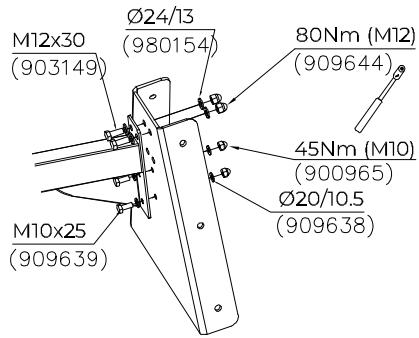

- EN/AS Impact Area 95 m2
- - - - Falling Space 95 m2
Max Falling Height 1400 mm

FFL

FFL = Finished Floor Level

2730

0 FFL

FFL = Finished Floor Level

DET 1

DET 2

NO.	ITEM CODE			QTY.
1	980131	SCREW	Ø6x60	2
2	915379	TOP HAT COVER	67,5x67,6x34	1
3	915378	TOP HAT BASE	95x95x60	1

NO.	ITEM CODE			QTY.
1	702286	PRINTED LABEL	65x65	1
2	980114	SCREW	Ø4x20	4

NO.	ITEM CODE			QTY.
1	909519	FOUNDATION PLATE	380 x 380 x 45	1
2	909639	BOLT	M10x25	4
3	909638	WASHER	Ø20 / 10.5	8
4	909637	NUT	M10	4
5	905104	OUTSIDE PLUG	M10	4
6	909511	FOUNDATION TUBE	90x90x650	1

NO.	ITEM CODE			QTY.
1	905104	OUTSIDE PLUG	M10	4
2	909638	WASHER	Ø20 / 10.5	8
3	909507	FOUNDATION PLATE		1
4	911155	FOUNDATION TUBE	90x90x650	1
5	909637	NUT	M10	4
6	909639	BOLT	M10x25	4

NO.	ITEM CODE			QTY.
1	909508	FOUNDATION PLATE		1
2	911155	FOUNDATION TUBE	90x90x650	1
3	909637	NUT	M10	4
4	909639	BOLT	M10x25	4
5	909638	WASHER	Ø20 / 10.5	8
6	905104	OUTSIDE PLUG	M10	4

NO.	ITEM CODE			QTY.
1	909519	FOUNDATION PLATE	380 x 380 x 45	1
2	909639	BOLT	M10x25	4
3	909638	WASHER	Ø20 / 10.5	8
4	909637	NUT	M10	4
5	905104	OUTSIDE PLUG	M10	4
6	911155	FOUNDATION TUBE	90x90x650	1