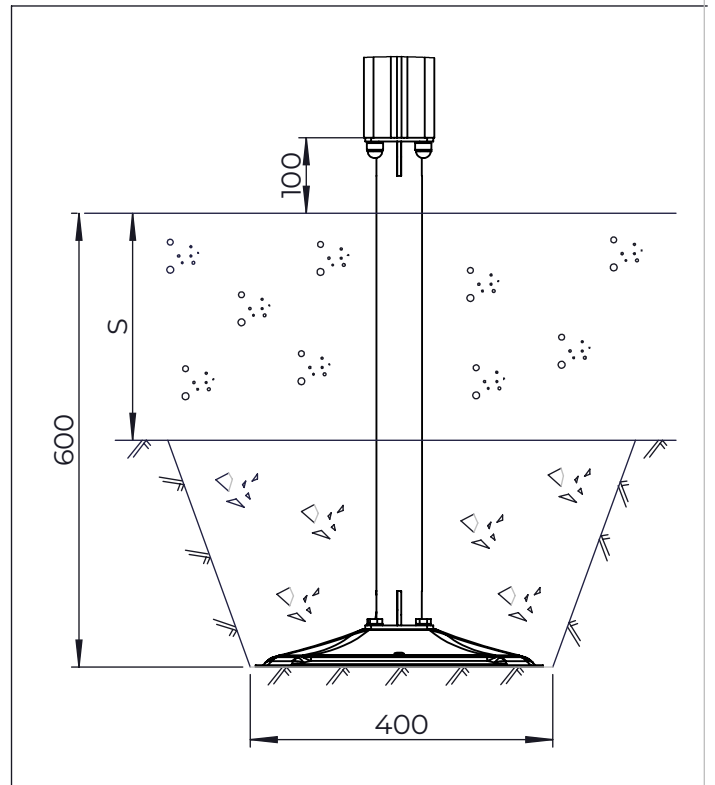

NO.	ITEM CODE			QTY.
1	980131	SCREW	Ø6x60	2
2	915379	TOP HAT COVER	67,5x67,6x34	1
3	915378	TOP HAT BASE	95x95x60	1

NO.	ITEM CODE			QTY.
1	702286	PRINTED LABEL	65x65	1
2	980114	SCREW	Ø4x20	4

NO.	ITEM CODE			QTY.
1	909519	FOUNDATION PLATE	380 x 380 x 45	1
2	909639	BOLT	M10x25	4
3	909638	WASHER	Ø20 / 10.5	8
4	909637	NUT	M10	4
5	905104	OUTSIDE PLUG	M10	4
6	909511	FOUNDATION TUBE	90x90x650	1

NO.	ITEM CODE			QTY.
1	909511	FOUNDATION TUBE	90x90x650	1
2	909507	FOUNDATION PLATE		1
3	909638	WASHER	Ø20 / 10.5	8
4	909639	BOLT	M10x25	4
5	909637	NUT	M10	4
6	905104	OUTSIDE PLUG	M10	4

NO.	ITEM CODE			QTY.
1	909511	FOUNDATION TUBE	90x90x650	1
2	909508	FOUNDATION PLATE		1
3	909638	WASHER	Ø20 / 10.5	8
4	909639	BOLT	M10x25	4
5	909637	NUT	M10	4
6	905104	OUTSIDE PLUG	M10	4

NO.	ITEM CODE			QTY.
1	905104	OUTSIDE PLUG	M10	4
2	909638	WASHER	Ø20 / 10.5	8
3	909507	FOUNDATION PLATE		1
4	911155	FOUNDATION TUBE	90x90x650	1
5	909637	NUT	M10	4
6	909639	BOLT	M10x25	4

NO.	ITEM CODE			QTY.
1	909508	FOUNDATION PLATE		1
2	911155	FOUNDATION TUBE	90x90x650	1
3	909637	NUT	M10	4
4	909639	BOLT	M10x25	4
5	909638	WASHER	Ø20 / 10.5	8
6	905104	OUTSIDE PLUG	M10	4

NO.	ITEM CODE			QTY.
1	909519	FOUNDATION PLATE	380 x 380 x 45	1
2	909639	BOLT	M10x25	4
3	909638	WASHER	Ø20 / 10.5	8
4	909637	NUT	M10	4
5	905104	OUTSIDE PLUG	M10	4
6	911155	FOUNDATION TUBE	90x90x650	1