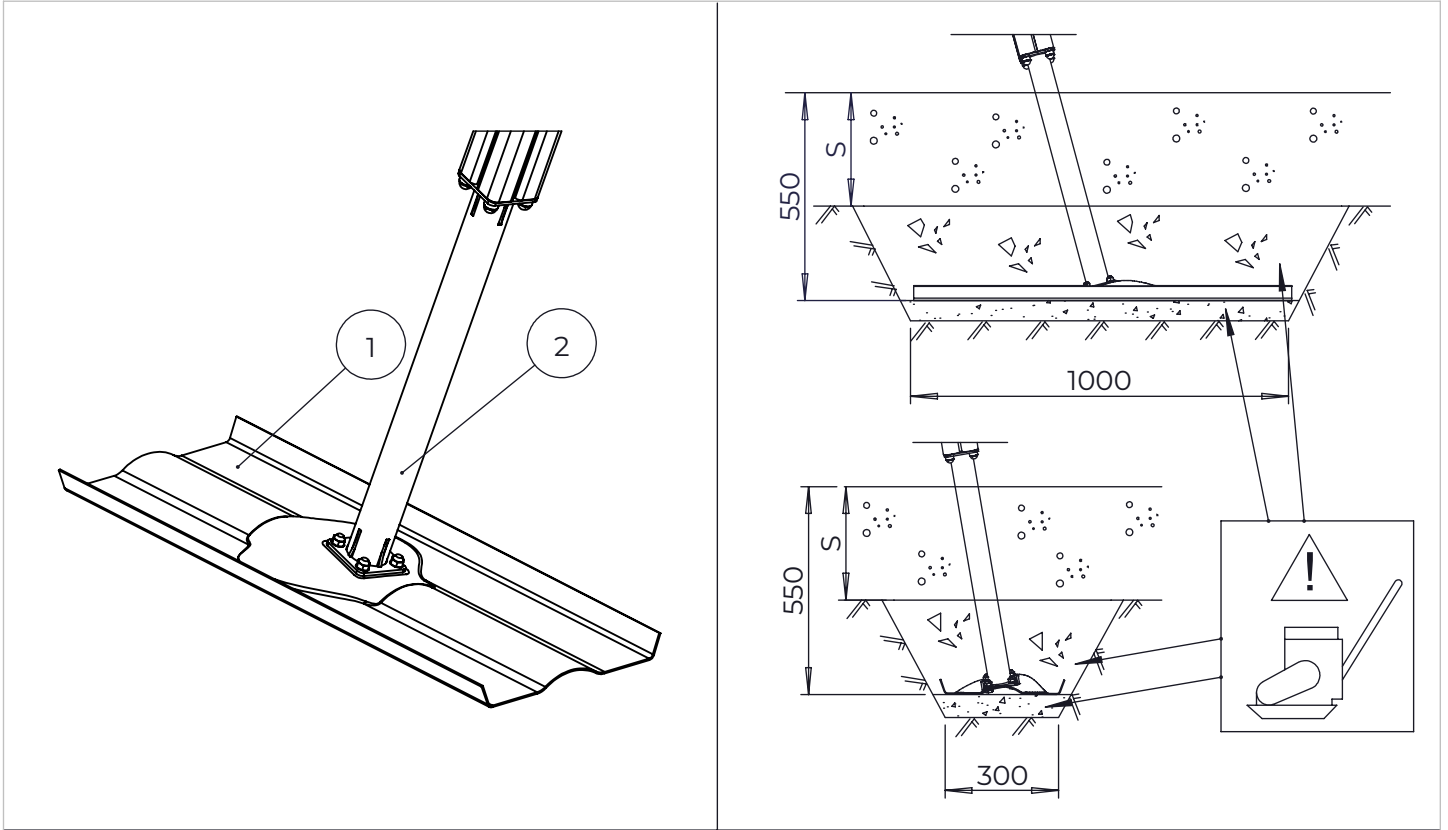

NO.	ITEM CODE			QTY.
1	980131	SCREW	Ø6x60	2
2	915379	TOP HAT COVER	67,5x67,6x34	1
3	915378	TOP HAT BASE	95x95x60	1

NO.	ITEM CODE			QTY.
1	702286	PRINTED LABEL	65x65	1
2	980114	SCREW	Ø4x20	4

NO.	ITEM CODE			QTY.
1	909519	FOUNDATION PLATE	380 x 380 x 45	1
2	909639	BOLT	M10x25	4
3	909638	WASHER	Ø20 / 10.5	8
4	909637	NUT	M10	4
5	905104	OUTSIDE PLUG	M10	4
6	909511	FOUNDATION TUBE	90x90x650	1

NO.	ITEM CODE			QTY.
1	909511	FOUNDATION TUBE	90x90x650	1
2	909507	FOUNDATION PLATE		1
3	909638	WASHER	Ø20 / 10.5	8
4	909639	BOLT	M10x25	4
5	909637	NUT	M10	4
6	905104	OUTSIDE PLUG	M10	4

NO.	ITEM CODE			QTY.
1	909511	FOUNDATION TUBE	90x90x650	1
2	909508	FOUNDATION PLATE		1
3	909638	WASHER	Ø20 / 10.5	8
4	909639	BOLT	M10x25	4
5	909637	NUT	M10	4
6	905104	OUTSIDE PLUG	M10	4

NO.	ITEM CODE			QTY.
1	905104	OUTSIDE PLUG	M10	4
2	909638	WASHER	Ø20 / 10.5	8
3	909507	FOUNDATION PLATE		1
4	911155	FOUNDATION TUBE	90x90x650	1
5	909637	NUT	M10	4
6	909639	BOLT	M10x25	4

NO.	ITEM CODE			QTY.
1	909508	FOUNDATION PLATE		1
2	911155	FOUNDATION TUBE	90x90x650	1
3	909637	NUT	M10	4
4	909639	BOLT	M10x25	4
5	909638	WASHER	Ø20 / 10.5	8
6	905104	OUTSIDE PLUG	M10	4

NO.	ITEM CODE			QTY.
1	909519	FOUNDATION PLATE	380 x 380 x 45	1
2	909639	BOLT	M10x25	4
3	909638	WASHER	Ø20 / 10.5	8
4	909637	NUT	M10	4
5	905104	OUTSIDE PLUG	M10	4
6	911155	FOUNDATION TUBE	90x90x650	1