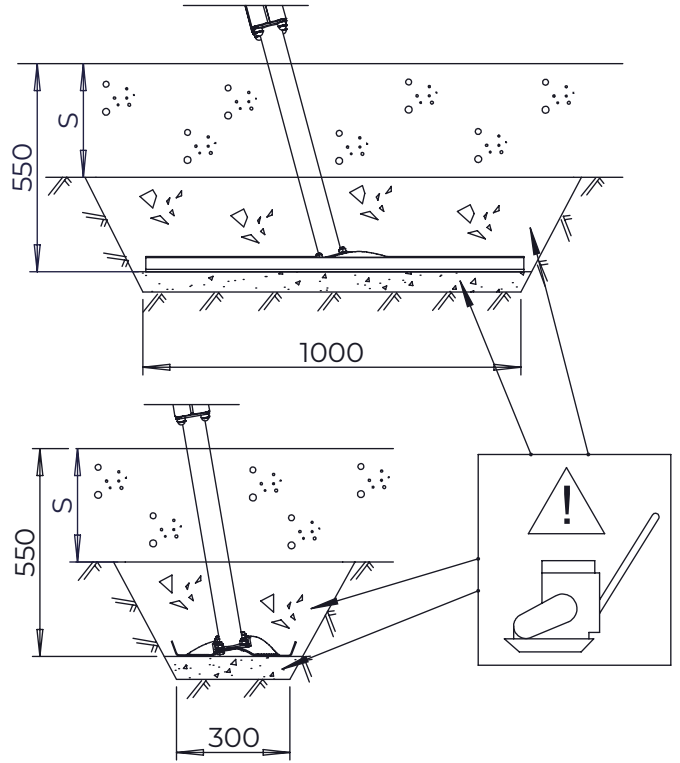

NO.	ITEM CODE			QTY.
1	980131	SCREW	Ø6x60	2
2	915379	TOP HAT COVER	67,5x67,6x34	1
3	915378	TOP HAT BASE	95x95x60	1

NO.	ITEM CODE			QTY.
1	702286	PRINTED LABEL	65x65	1
2	980114	SCREW	Ø4x20	4

NO.	ITEM CODE			QTY.
1	909519	FOUNDATION PLATE	380 x 380 x 45	1
2	909639	BOLT	M10x25	4
3	909638	WASHER	Ø20 / 10.5	8
4	909637	NUT	M10	4
5	905104	OUTSIDE PLUG	M10	4
6	909511	FOUNDATION TUBE	90x90x650	1

NO.	ITEM CODE			QTY.
1	909511	FOUNDATION TUBE	90x90x650	1
2	909507	FOUNDATION PLATE		1
3	909638	WASHER	Ø20 / 10.5	8
4	909639	BOLT	M10x25	4
5	909637	NUT	M10	4
6	905104	OUTSIDE PLUG	M10	4

NO.	ITEM CODE			QTY.
1	909511	FOUNDATION TUBE	90x90x650	1
2	909508	FOUNDATION PLATE		1
3	909638	WASHER	Ø20 / 10.5	8
4	909639	BOLT	M10x25	4
5	909637	NUT	M10	4
6	905104	OUTSIDE PLUG	M10	4

NO.	ITEM CODE			QTY.
1	905104	OUTSIDE PLUG	M10	4
2	909638	WASHER	Ø20 / 10.5	8
3	909507	FOUNDATION PLATE		1
4	911155	FOUNDATION TUBE	90x90x650	1
5	909637	NUT	M10	4
6	909639	BOLT	M10x25	4

NO.	ITEM CODE			QTY.
1	909508	FOUNDATION PLATE		1
2	911155	FOUNDATION TUBE	90x90x650	1
3	909637	NUT	M10	4
4	909639	BOLT	M10x25	4
5	909638	WASHER	Ø20 / 10.5	8
6	905104	OUTSIDE PLUG	M10	4

NO.	ITEM CODE			QTY.
1	909519	FOUNDATION PLATE	380 x 380 x 45	1
2	909639	BOLT	M10x25	4
3	909638	WASHER	Ø20 / 10.5	8
4	909637	NUT	M10	4
5	905104	OUTSIDE PLUG	M10	4
6	911155	FOUNDATION TUBE	90x90x650	1