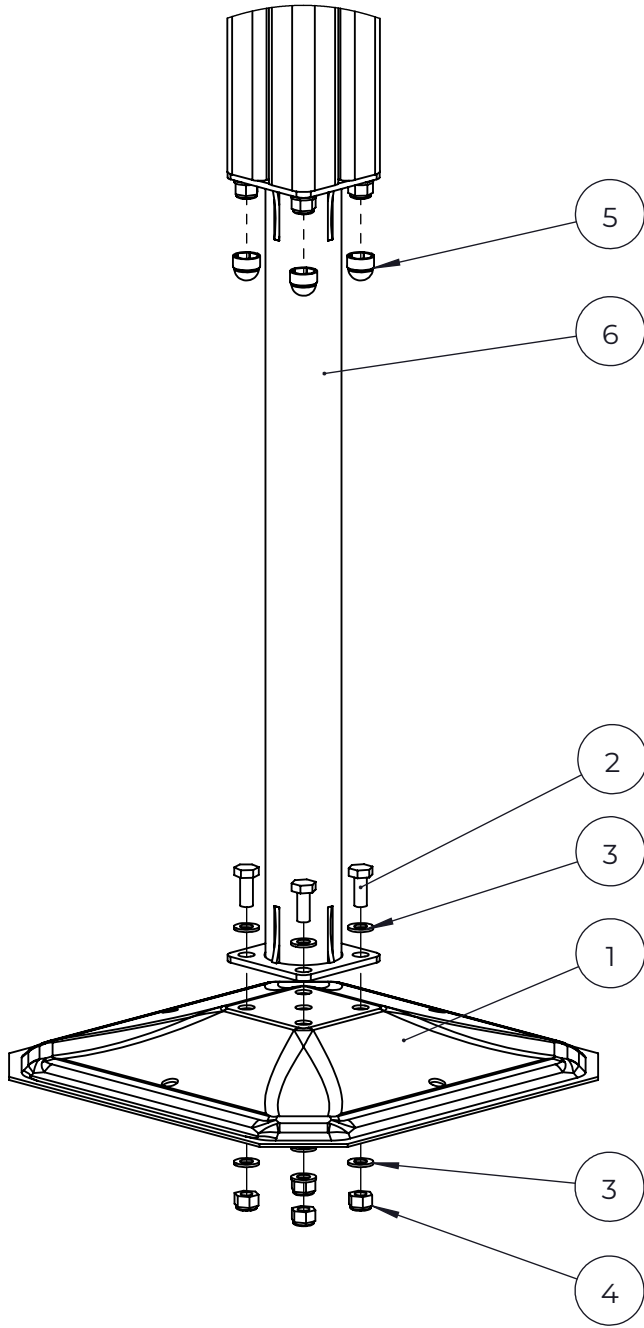

NO.	ITEM CODE			QTY.
1	980131	SCREW	Ø6x60	2
2	915379	TOP HAT COVER	67,5x67,6x34	1
3	915378	TOP HAT BASE	95x95x60	1

NO.	ITEM CODE			QTY.
1	702286	PRINTED LABEL	65x65	1
2	980114	SCREW	Ø4x20	4

NO.	ITEM CODE			QTY.
1	909519	FOUNDATION PLATE	380 x 380 x 45	1
2	909639	BOLT	M10x25	4
3	909638	WASHER	Ø20 / 10.5	8
4	909637	NUT	M10	4
5	905104	OUTSIDE PLUG	M10	4
6	909511	FOUNDATION TUBE	90x90x650	1

NO.	ITEM CODE			QTY.
1	909511	FOUNDATION TUBE	90x90x650	1
2	909507	FOUNDATION PLATE		1
3	909638	WASHER	Ø20 / 10.5	8
4	909639	BOLT	M10x25	4
5	909637	NUT	M10	4
6	905104	OUTSIDE PLUG	M10	4

NO.	ITEM CODE			QTY.
1	909511	FOUNDATION TUBE	90x90x650	1
2	909508	FOUNDATION PLATE		1
3	909638	WASHER	Ø20 / 10.5	8
4	909639	BOLT	M10x25	4
5	909637	NUT	M10	4
6	905104	OUTSIDE PLUG	M10	4

NO.	ITEM CODE			QTY.
1	905104	OUTSIDE PLUG	M10	4
2	909638	WASHER	Ø20 / 10.5	8
3	909507	FOUNDATION PLATE		1
4	911155	FOUNDATION TUBE	90x90x650	1
5	909637	NUT	M10	4
6	909639	BOLT	M10x25	4

NO.	ITEM CODE			QTY.
1	909508	FOUNDATION PLATE		1
2	911155	FOUNDATION TUBE	90x90x650	1
3	909637	NUT	M10	4
4	909639	BOLT	M10x25	4
5	909638	WASHER	Ø20 / 10.5	8
6	905104	OUTSIDE PLUG	M10	4

NO.	ITEM CODE			QTY.
1	909519	FOUNDATION PLATE	380 x 380 x 45	1
2	909639	BOLT	M10x25	4
3	909638	WASHER	Ø20 / 10.5	8
4	909637	NUT	M10	4
5	905104	OUTSIDE PLUG	M10	4
6	911155	FOUNDATION TUBE	90x90x650	1