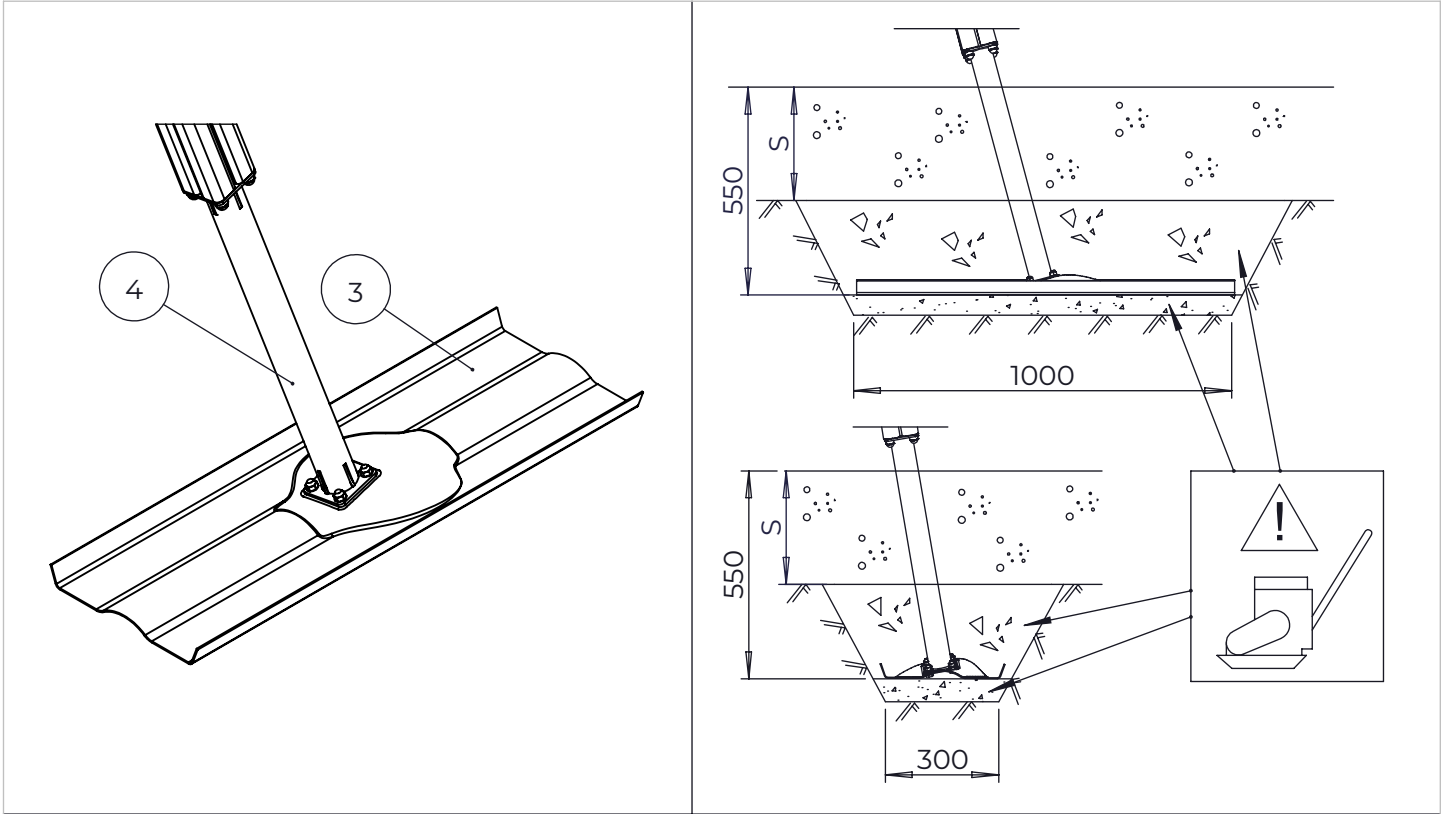

NO.	ITEM CODE			QTY.
1	980131	SCREW	Ø6x60	2
2	915379	TOP HAT COVER	67,5x67,6x34	1
3	915378	TOP HAT BASE	95x95x60	1

NO.	ITEM CODE			QTY.
1	702286	PRINTED LABEL	65x65	1
2	980114	SCREW	Ø4x20	4

NO.	ITEM CODE			QTY.
1	909519	FOUNDATION PLATE	380 x 380 x 45	1
2	909639	BOLT	M10x25	4
3	909638	WASHER	Ø20 / 10.5	8
4	909637	NUT	M10	4
5	905104	OUTSIDE PLUG	M10	4
6	909511	FOUNDATION TUBE	90x90x650	1

NO.	ITEM CODE			QTY.
1	909511	FOUNDATION TUBE	90x90x650	1
2	909507	FOUNDATION PLATE		1
3	909638	WASHER	Ø20 / 10.5	8
4	909639	BOLT	M10x25	4
5	909637	NUT	M10	4
6	905104	OUTSIDE PLUG	M10	4

NO.	ITEM CODE			QTY.
1	909511	FOUNDATION TUBE	90x90x650	1
2	909508	FOUNDATION PLATE		1
3	909638	WASHER	Ø20 / 10.5	8
4	909639	BOLT	M10x25	4
5	909637	NUT	M10	4
6	905104	OUTSIDE PLUG	M10	4

NO.	ITEM CODE			QTY.
1	905104	OUTSIDE PLUG	M10	4
2	909638	WASHER	Ø20 / 10.5	8
3	909507	FOUNDATION PLATE		1
4	911155	FOUNDATION TUBE	90x90x650	1
5	909637	NUT	M10	4
6	909639	BOLT	M10x25	4

NO.	ITEM CODE			QTY.
1	909508	FOUNDATION PLATE		1
2	911155	FOUNDATION TUBE	90x90x650	1
3	909637	NUT	M10	4
4	909639	BOLT	M10x25	4
5	909638	WASHER	Ø20 / 10.5	8
6	905104	OUTSIDE PLUG	M10	4

NO.	ITEM CODE			QTY.
1	909519	FOUNDATION PLATE	380 x 380 x 45	1
2	909639	BOLT	M10x25	4
3	909638	WASHER	Ø20 / 10.5	8
4	909637	NUT	M10	4
5	905104	OUTSIDE PLUG	M10	4
6	911155	FOUNDATION TUBE	90x90x650	1