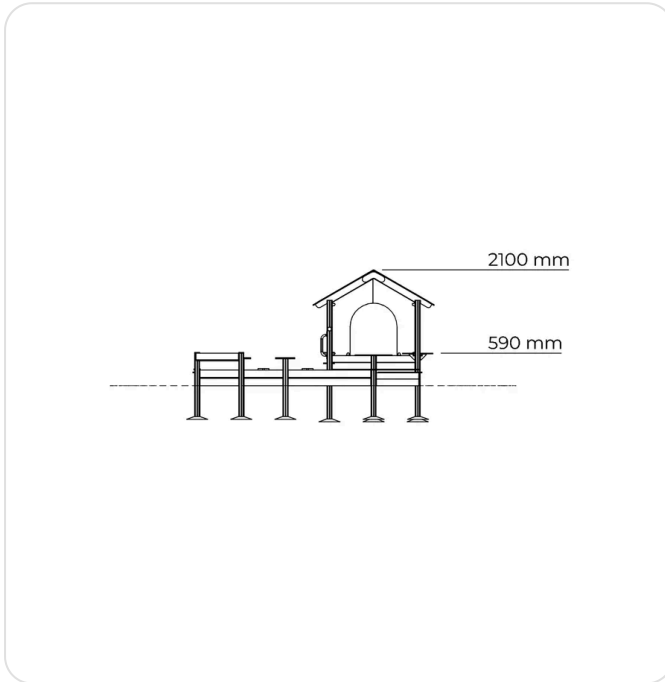

Basic information

User Age	1+
Number of Users	15
Safety Standard	EN 1176-1:2017

Play functions

PLAY WALLS 1

Technical information

Largest Part, mm	2310	Height, mm	2100
Netto Weight, Total Shipping Weight, kg	482.349	Max Free Fall Height, PLAY, mm	590
Foundation Type	Deep mounting	Minimum Space/Height, mm	2600
Heaviest part, kg	20	Width, mm	4380
Falling Space, Length, mm	8000	Falling Space, Width, mm	7350
Falling Space, m2	53	Length, mm	5150