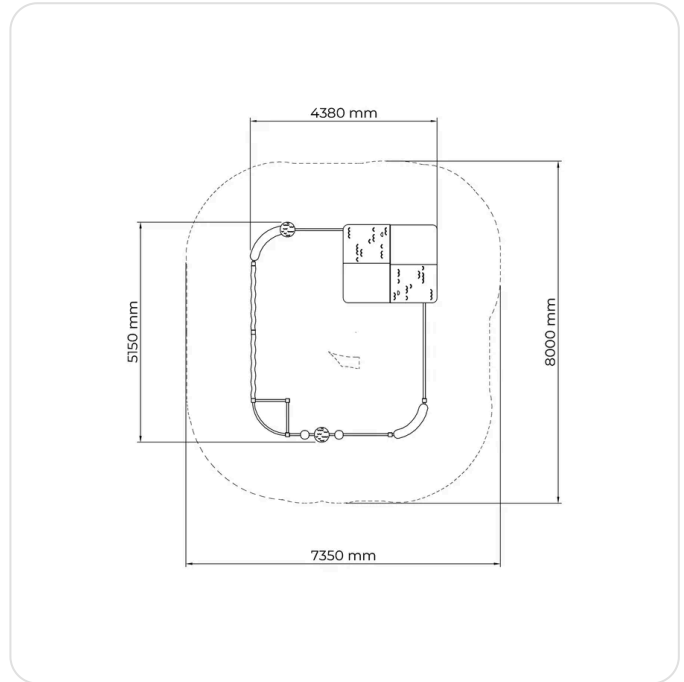

Basic information

User Age	1+
Number of Users	15
Safety Standard	EN 1176-1:2017

Play functions

PLAY WALLS 1

Technical information

Largest Part, mm	2310	Height, mm	2100
Netto Weight, Total Shipping Weight, kg	482.349	Max Free Fall Height, PLAY, mm	590
Foundation Type	Deep mounting	Minimum Space/Height, mm	2600
Heaviest part, kg	20	Width, mm	4380
Falling Space, Length, mm	8000	Falling Space, Width, mm	7350
Falling Space, m2	53	Length, mm	5150