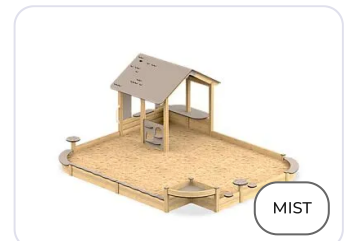

Configurable

BLOOM

EMBER

MEADOW

MIST

SNOW

Risto Sandbox and Playhouse

Prime , F24607M

Risto sandbox with a playhouse. Risto is a product designed especially for the kindergartens. A big sandbox that provides great capacity for small children with one of the corners elevated for more inclusive and wheelchair accessible play. The sandbox has multiple platforms for seating and playing. The playhouse is an excellent opportunity for roleplaying activities with a big table, a kiosk wall and a play panel dedicated for building with sand. The product is manufactured from PEFC-certified Nordic pine. Colorful panels are HPL.

Basic information

User Age	1+
Number of Users	15
Safety Standard	EN 1176-1:2017

Play functions

PLAY WALLS 1

Technical information

Largest Part, mm	2310	Height, mm	2100
Netto Weight, Total Shipping Weight, kg	482.349	Max Free Fall Height, PLAY, mm	590
Foundation Type	Deep mounting	Minimum Space/Height, mm	2600
Heaviest part, kg	20	Width, mm	4380
Falling Space, Length, mm	8000	Falling Space, Width, mm	7350
Falling Space, m2	53	Length, mm	5150